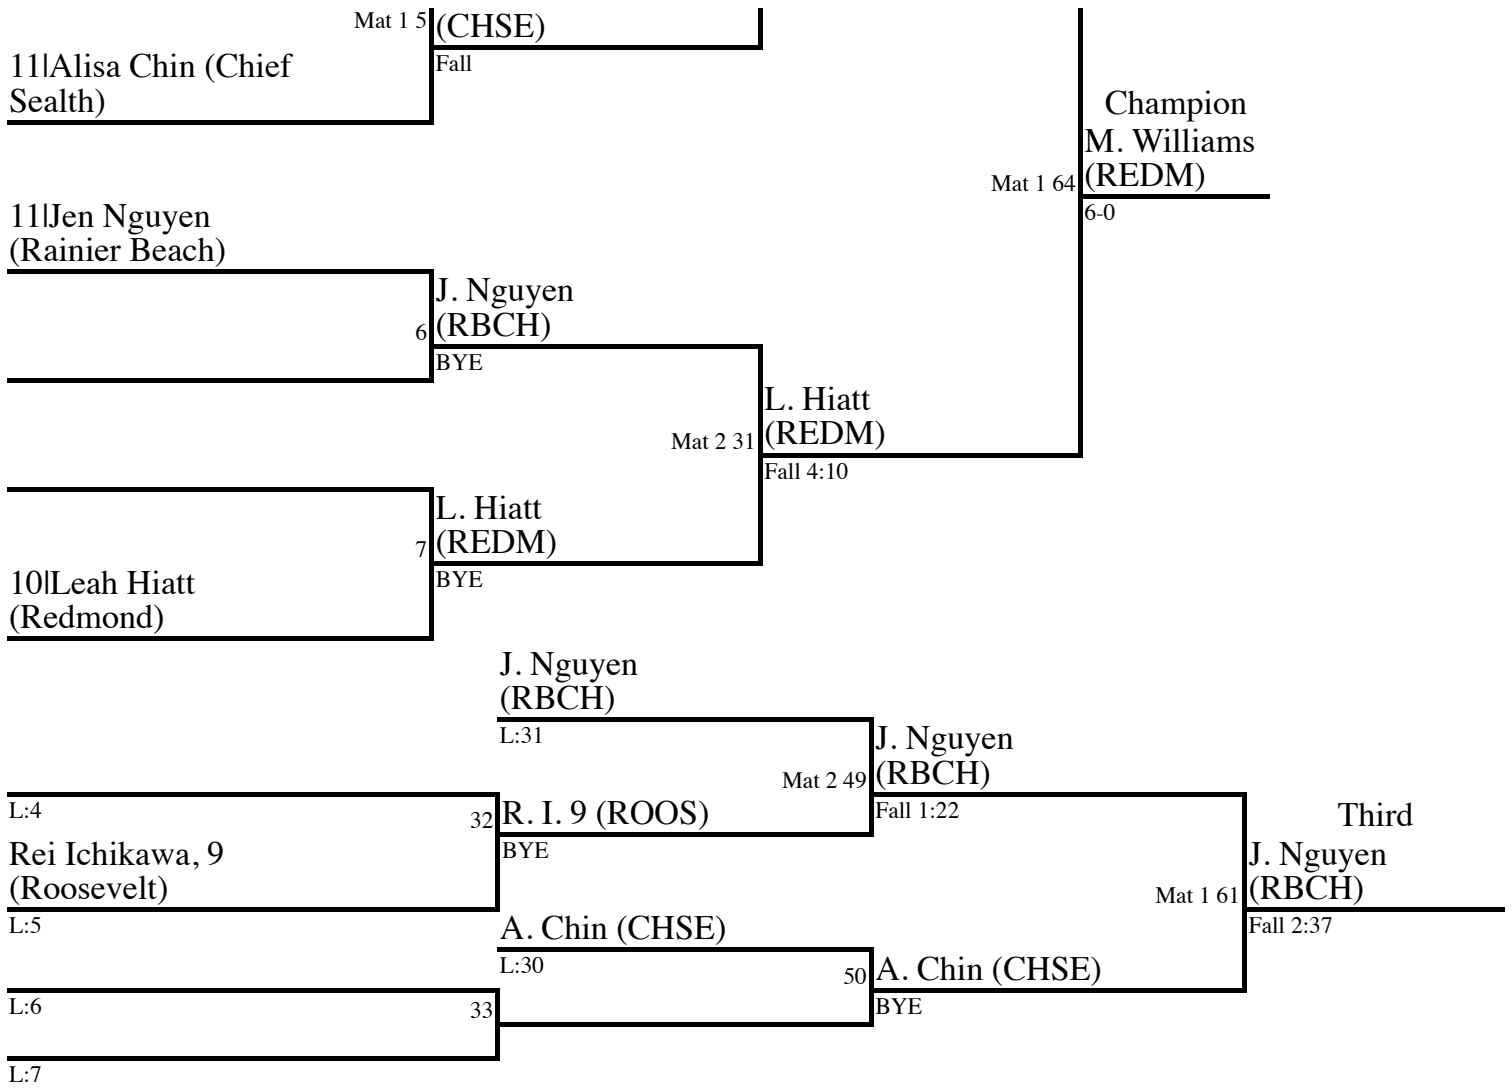

115 (back to top)

120 (back to top)