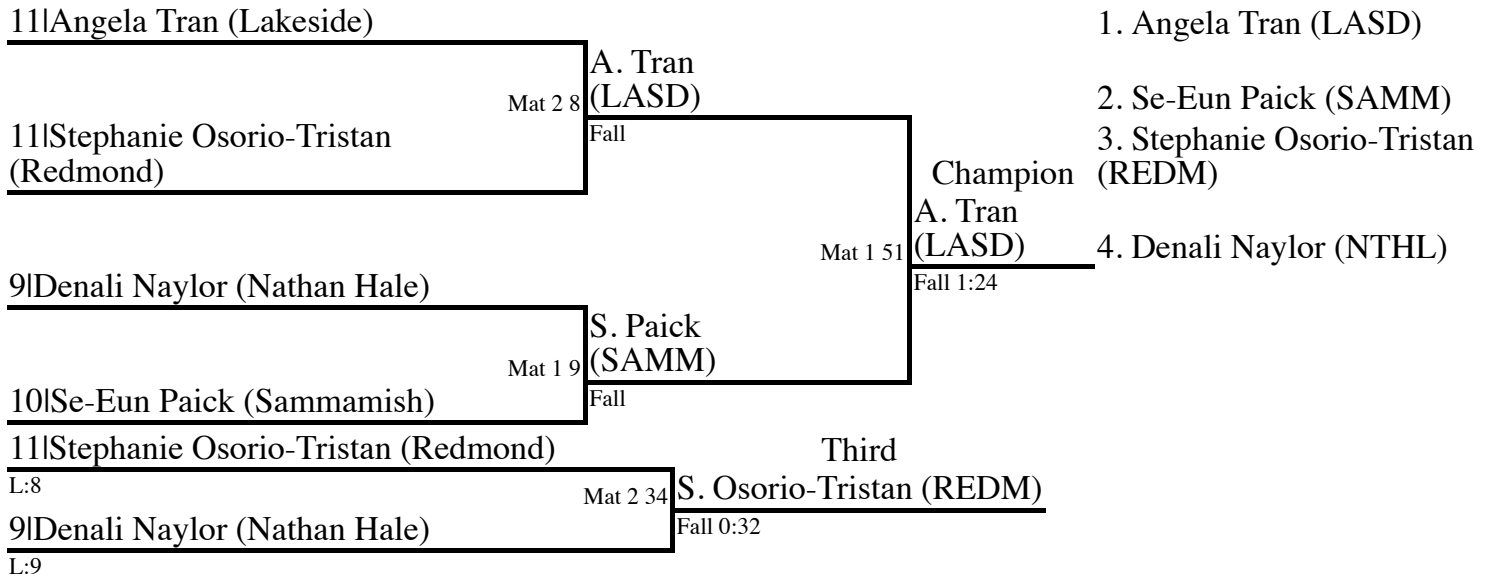

115 (back to top)