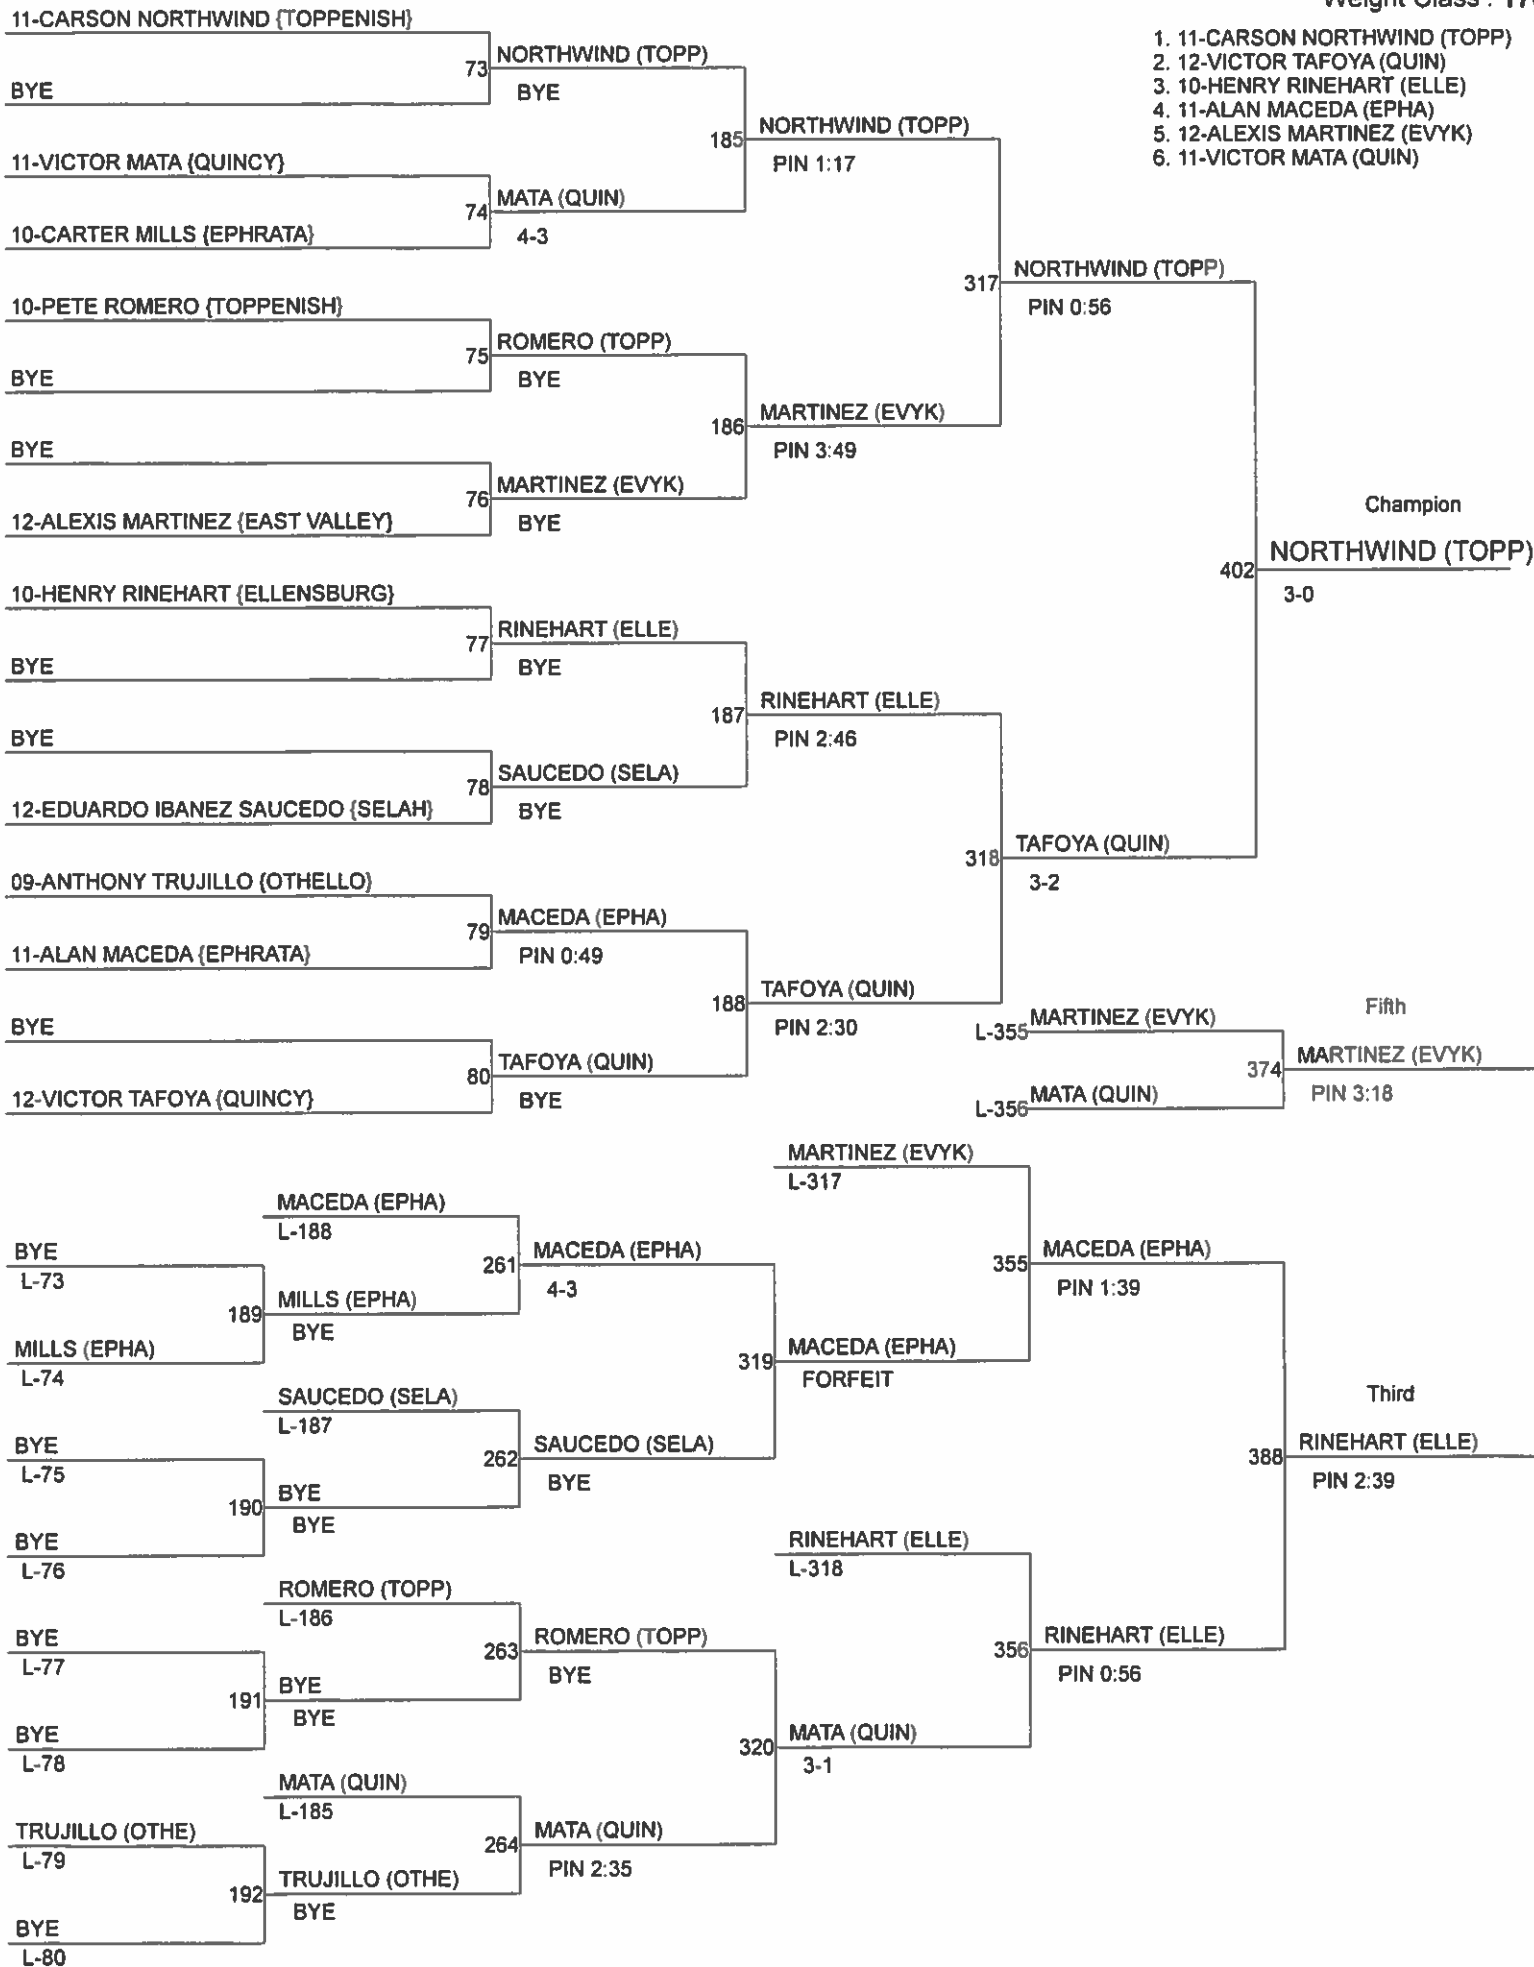

2018 DISTRICT 5/6 WRESTLING CHAMPIONSHIPS

Weight Class : 170

1. 11-CARSON NORTHWIND (TOPP)
2. 12-VICTOR TAFOYA (QUIN)
3. 10-HENRY RINEHART (ELLE)
4. 11-ALAN MACEDA (EPHA)
5. 12-ALEXIS MARTINEZ (EVYK)
6. 11-VICTOR MATA (QUIN)