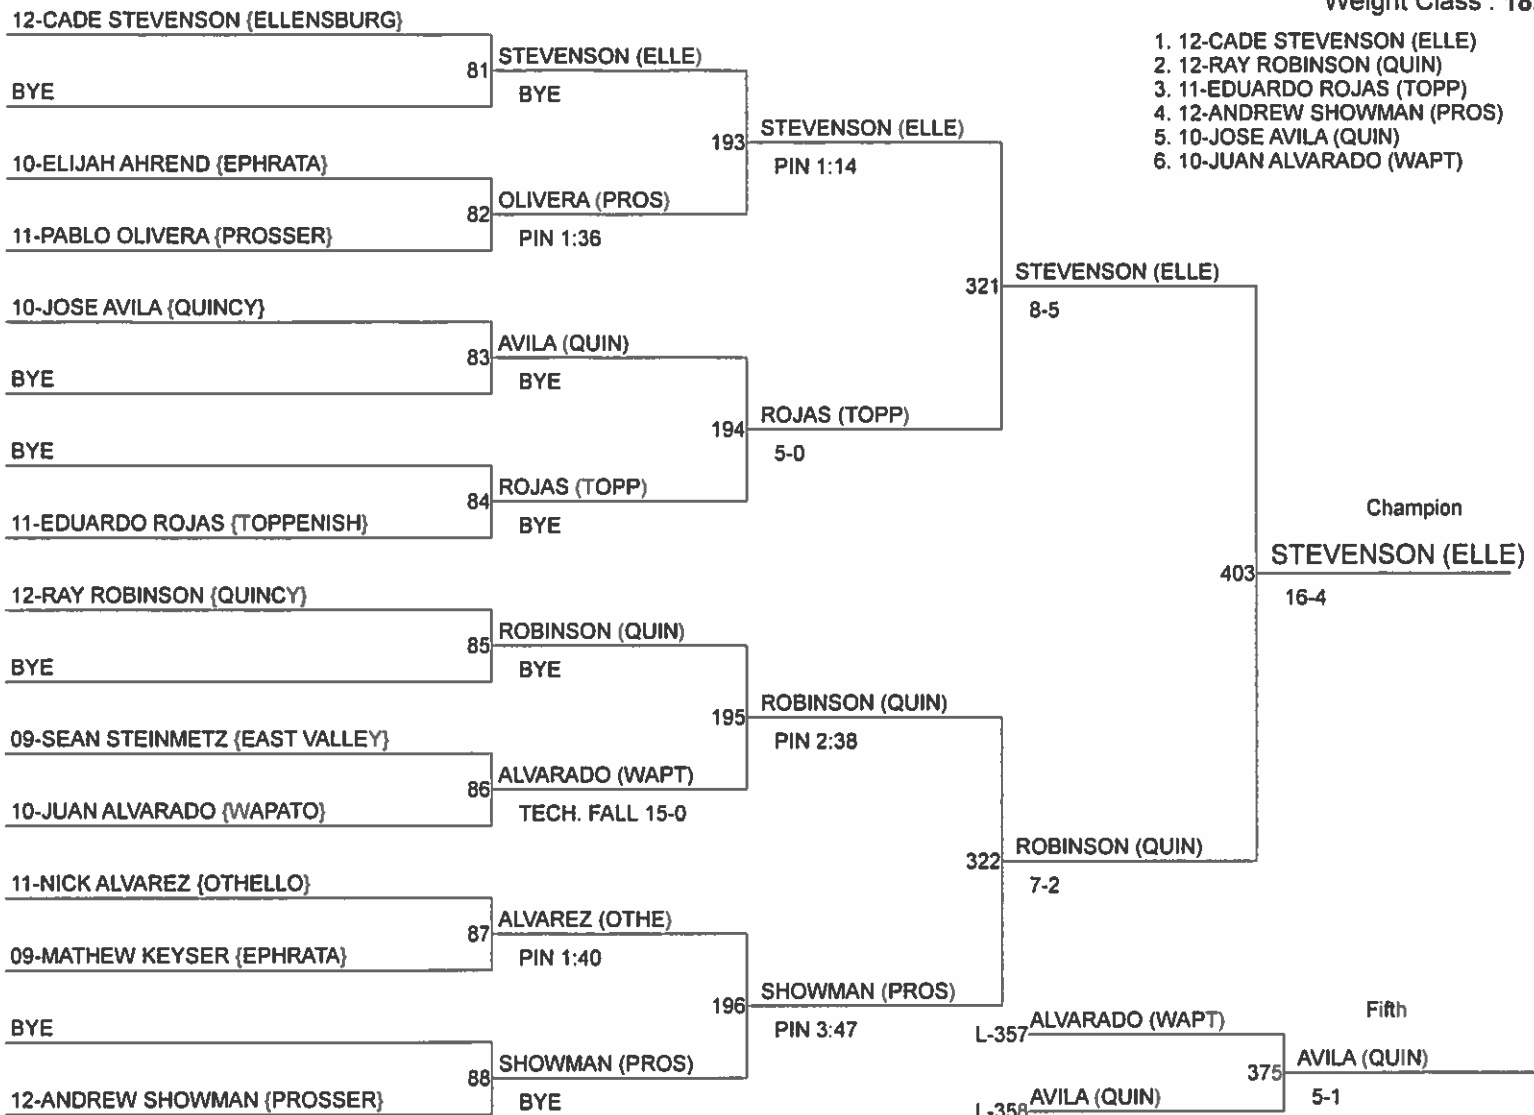

2018 DISTRICT 5/6 WRESTLING CHAMPIONSHIPS

Weight Class : 182

1. 12-CADE STEVENSON (ELLE)
2. 12-RAY ROBINSON (QUIN)
3. 11-EDUARDO ROJAS (TOPP)
4. 12-ANDREW SHOWMAN (PROS)
5. 10-JOSE AVILA (QUIN)
6. 10-JUAN ALVARADO (WAPT)