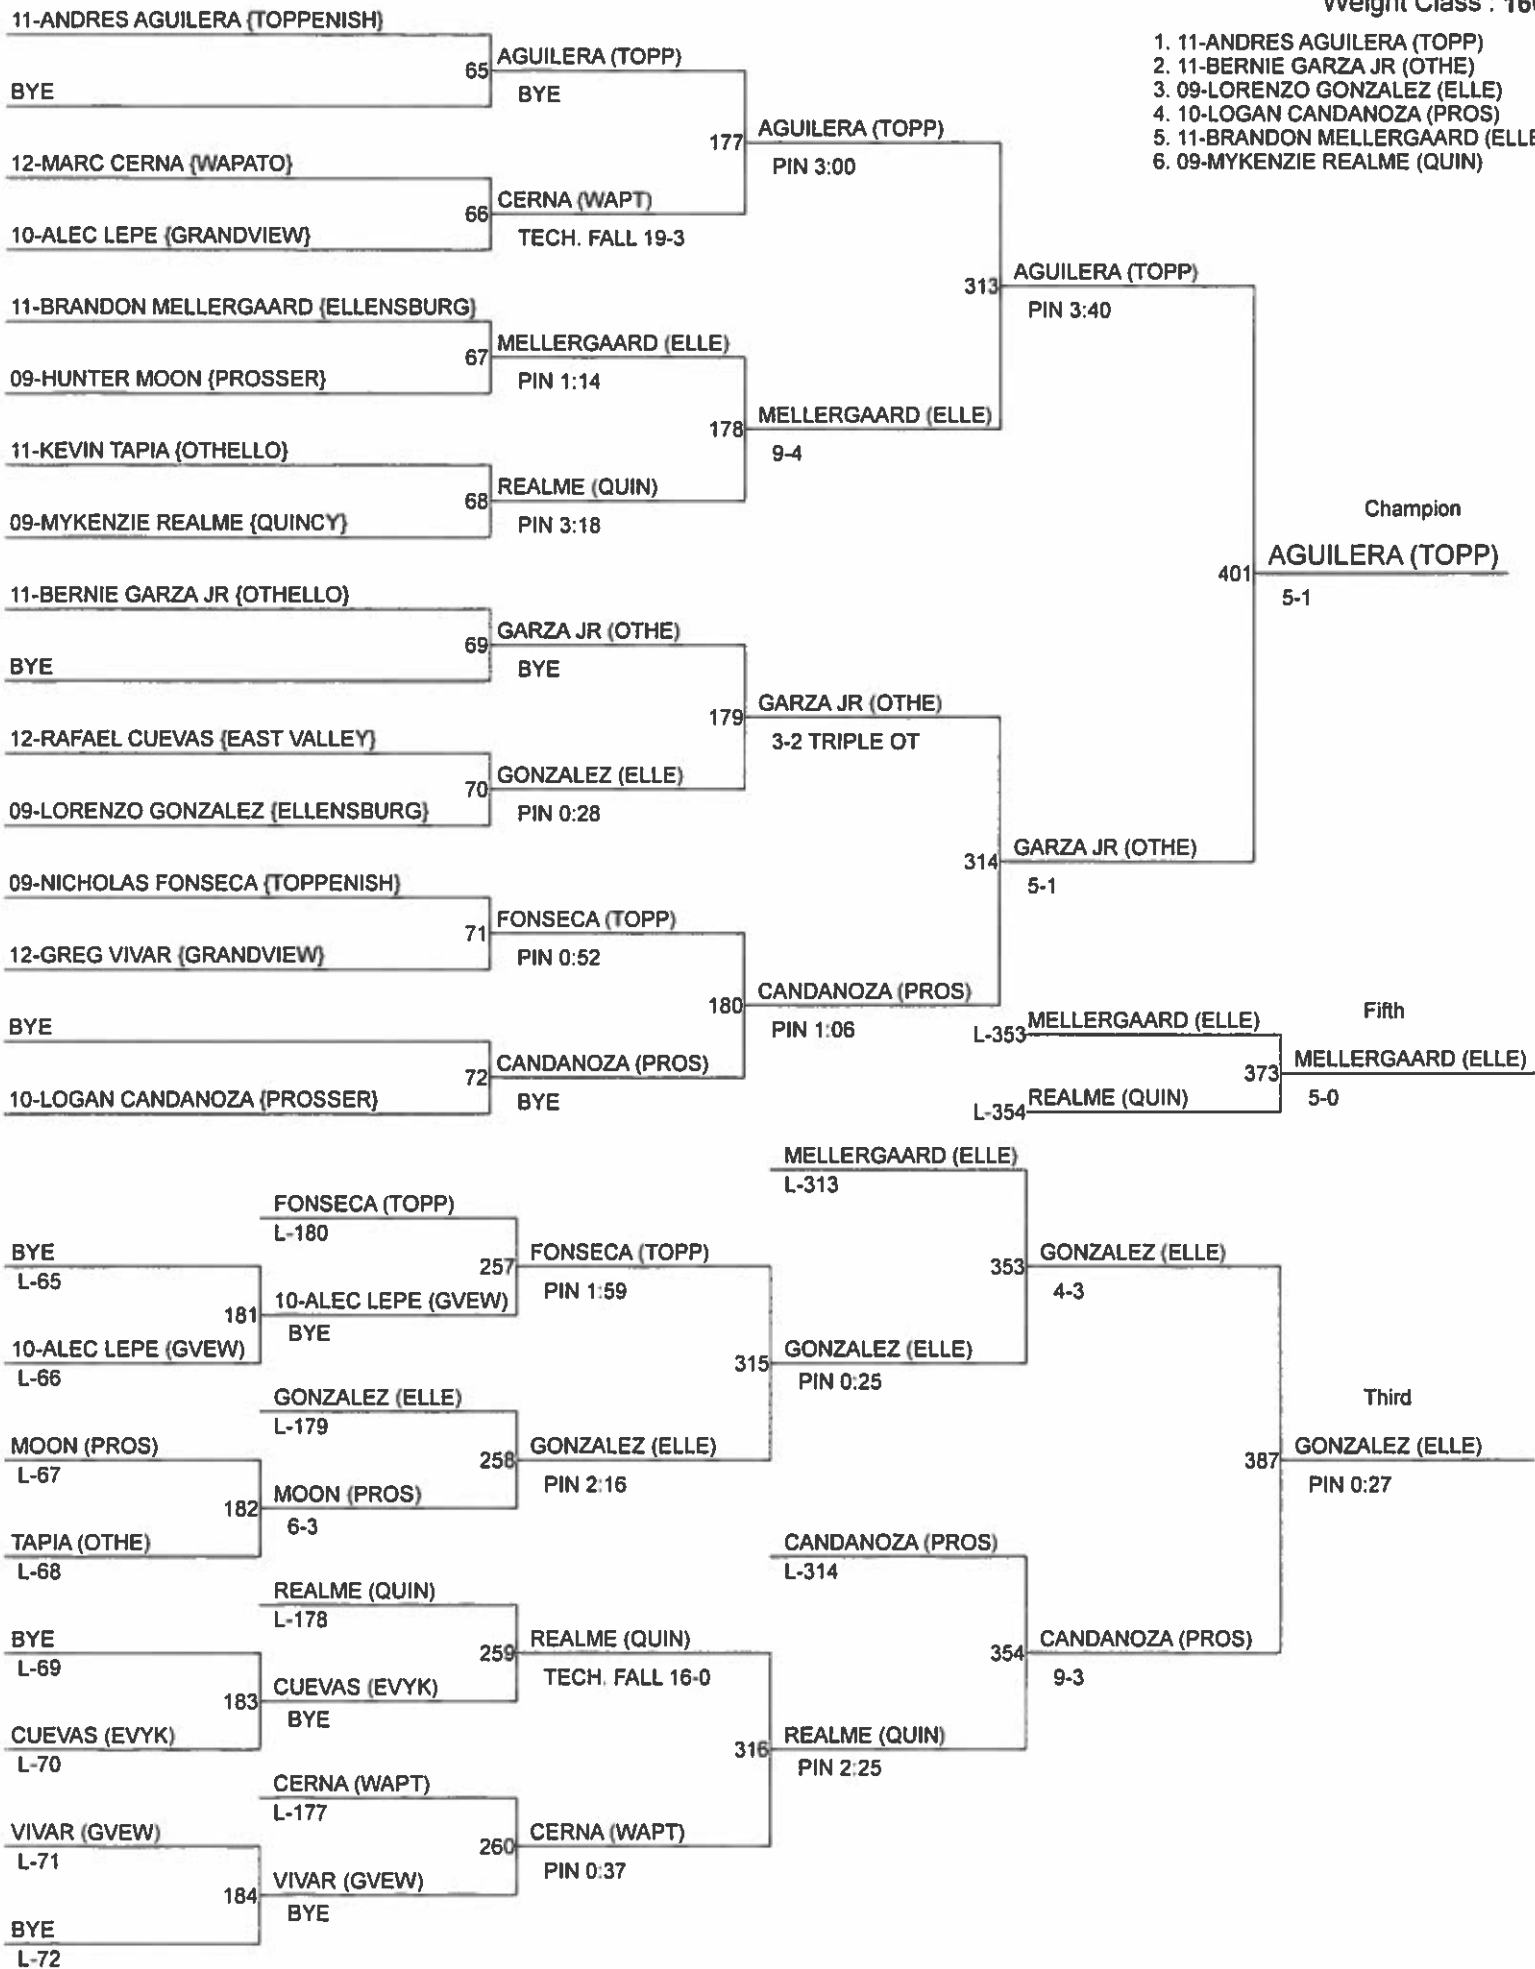

2018 DISTRICT 5/6 WRESTLING CHAMPIONSHIPS

Weight Class : 160

1. 11-ANDRES AGUILERA (TOPP)
2. 11-BERNIE GARZA JR (OTHE)
3. 09-LORENZO GONZALEZ (ELLE)
4. 10-LOGAN CANDANOZA (PROS)
5. 11-BRANDON MELLERGAARD (ELLE)
6. 09-MYKENZIE REALME (QUIN)