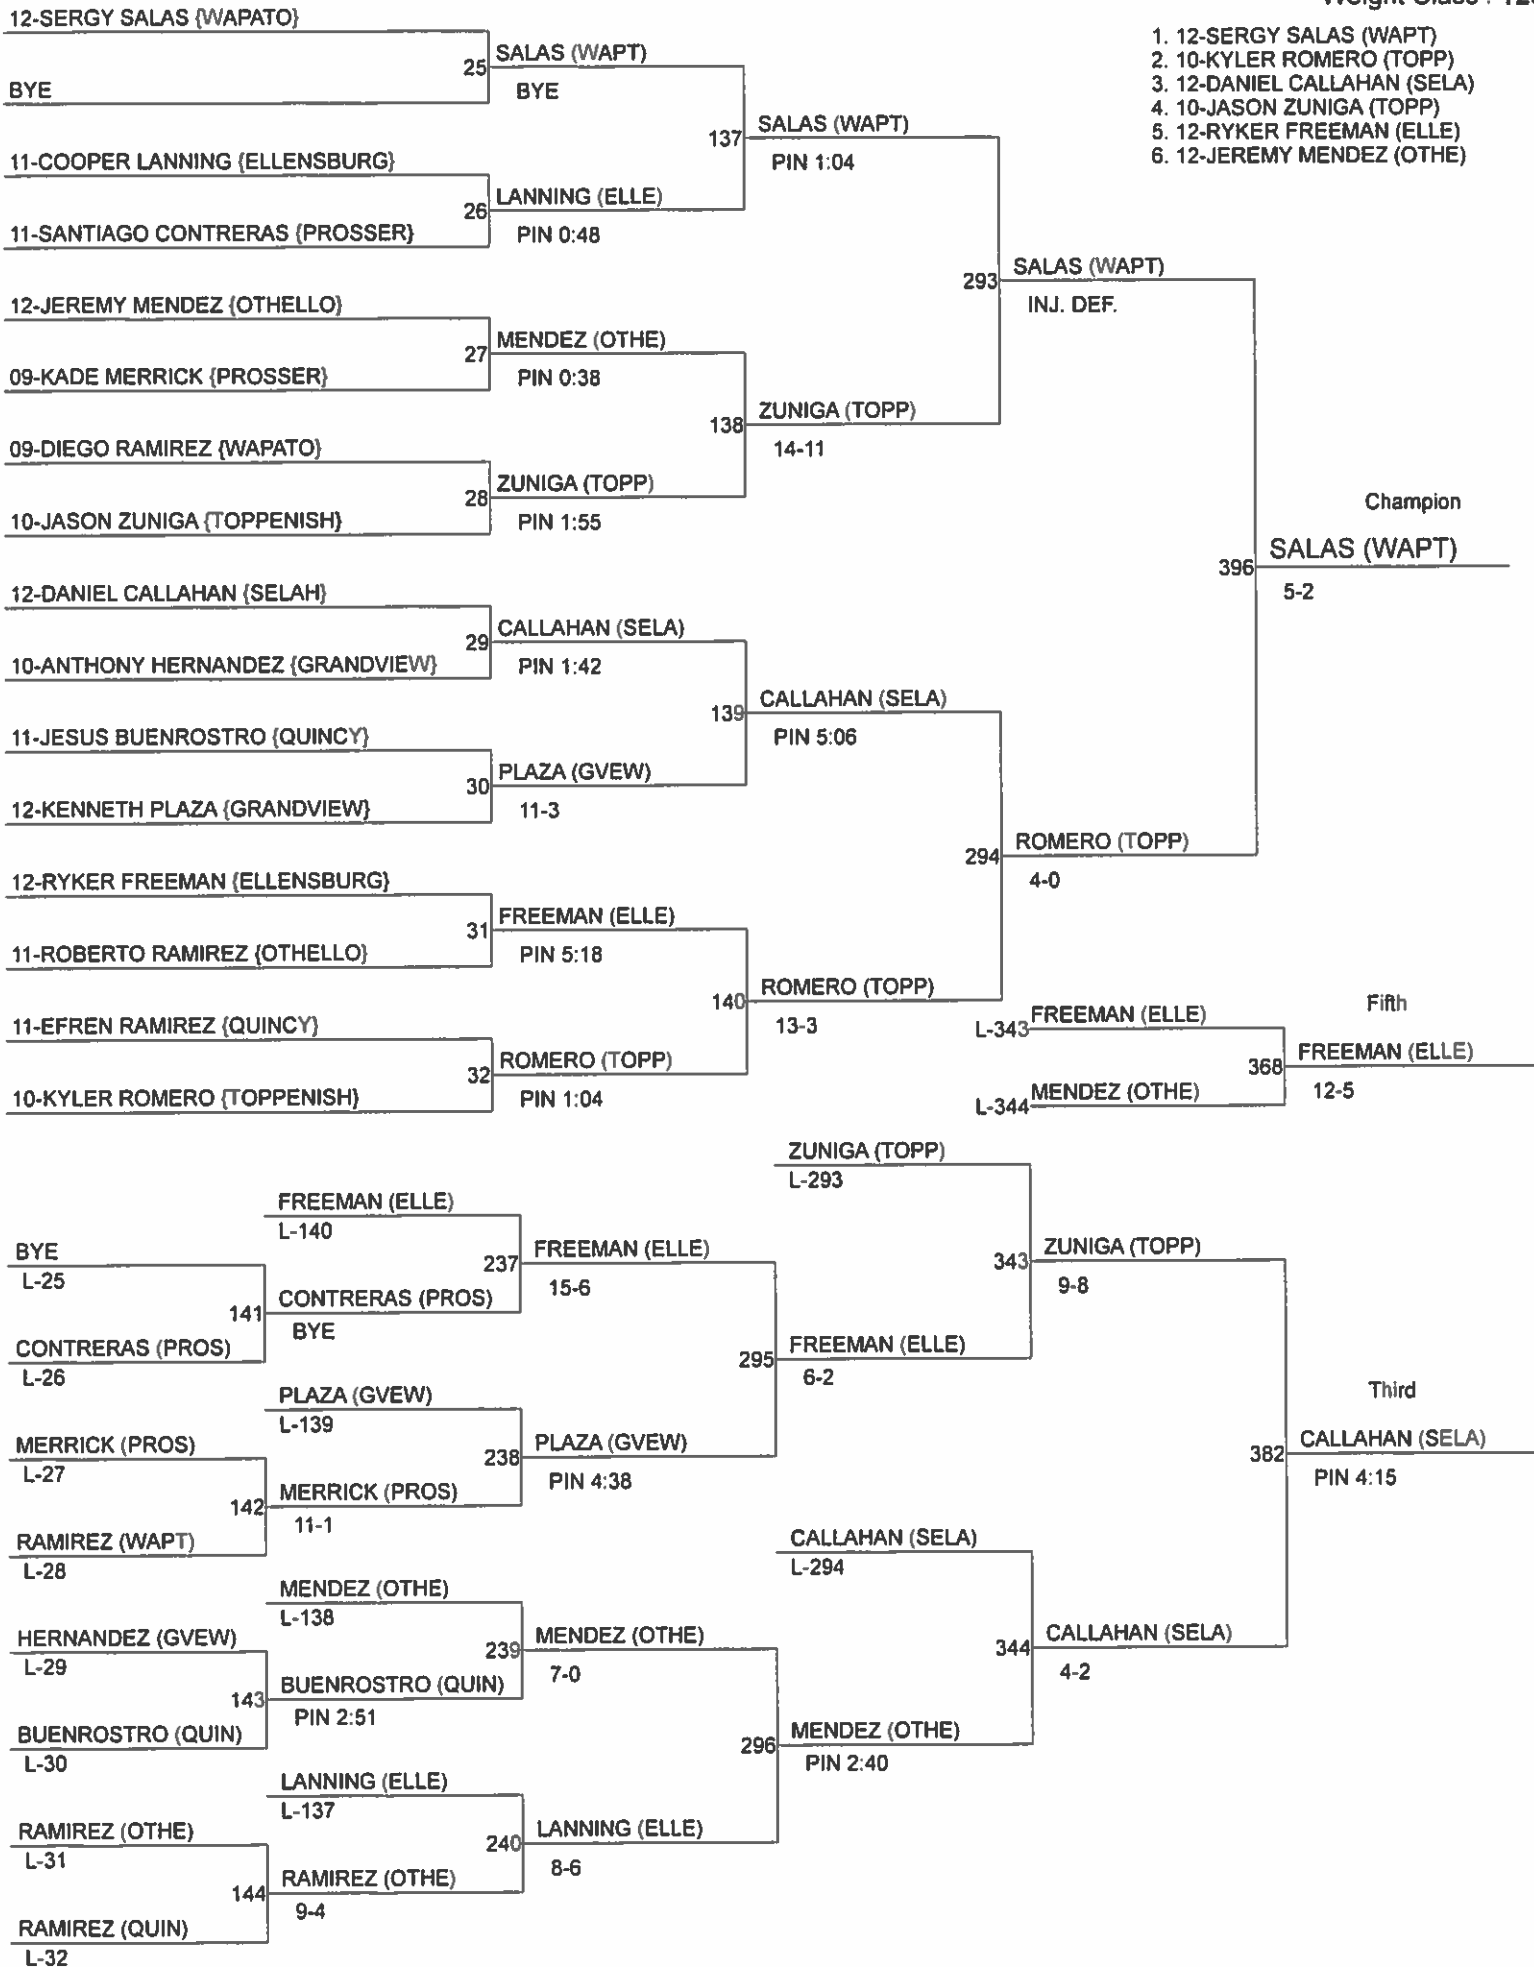

2018 DISTRICT 5/6 WRESTLING CHAMPIONSHIPS

Weight Class : 126

1. 12-SERGY SALAS (WAPATO)
2. 10-KYLER ROMERO (TOPP)
3. 12-DANIEL CALLAHAN (SELA)
4. 10-JASON ZUNIGA (TOPP)
5. 12-RYKER FREEMAN (ELLE)
6. 12-JEREMY MENDEZ (OTHE)