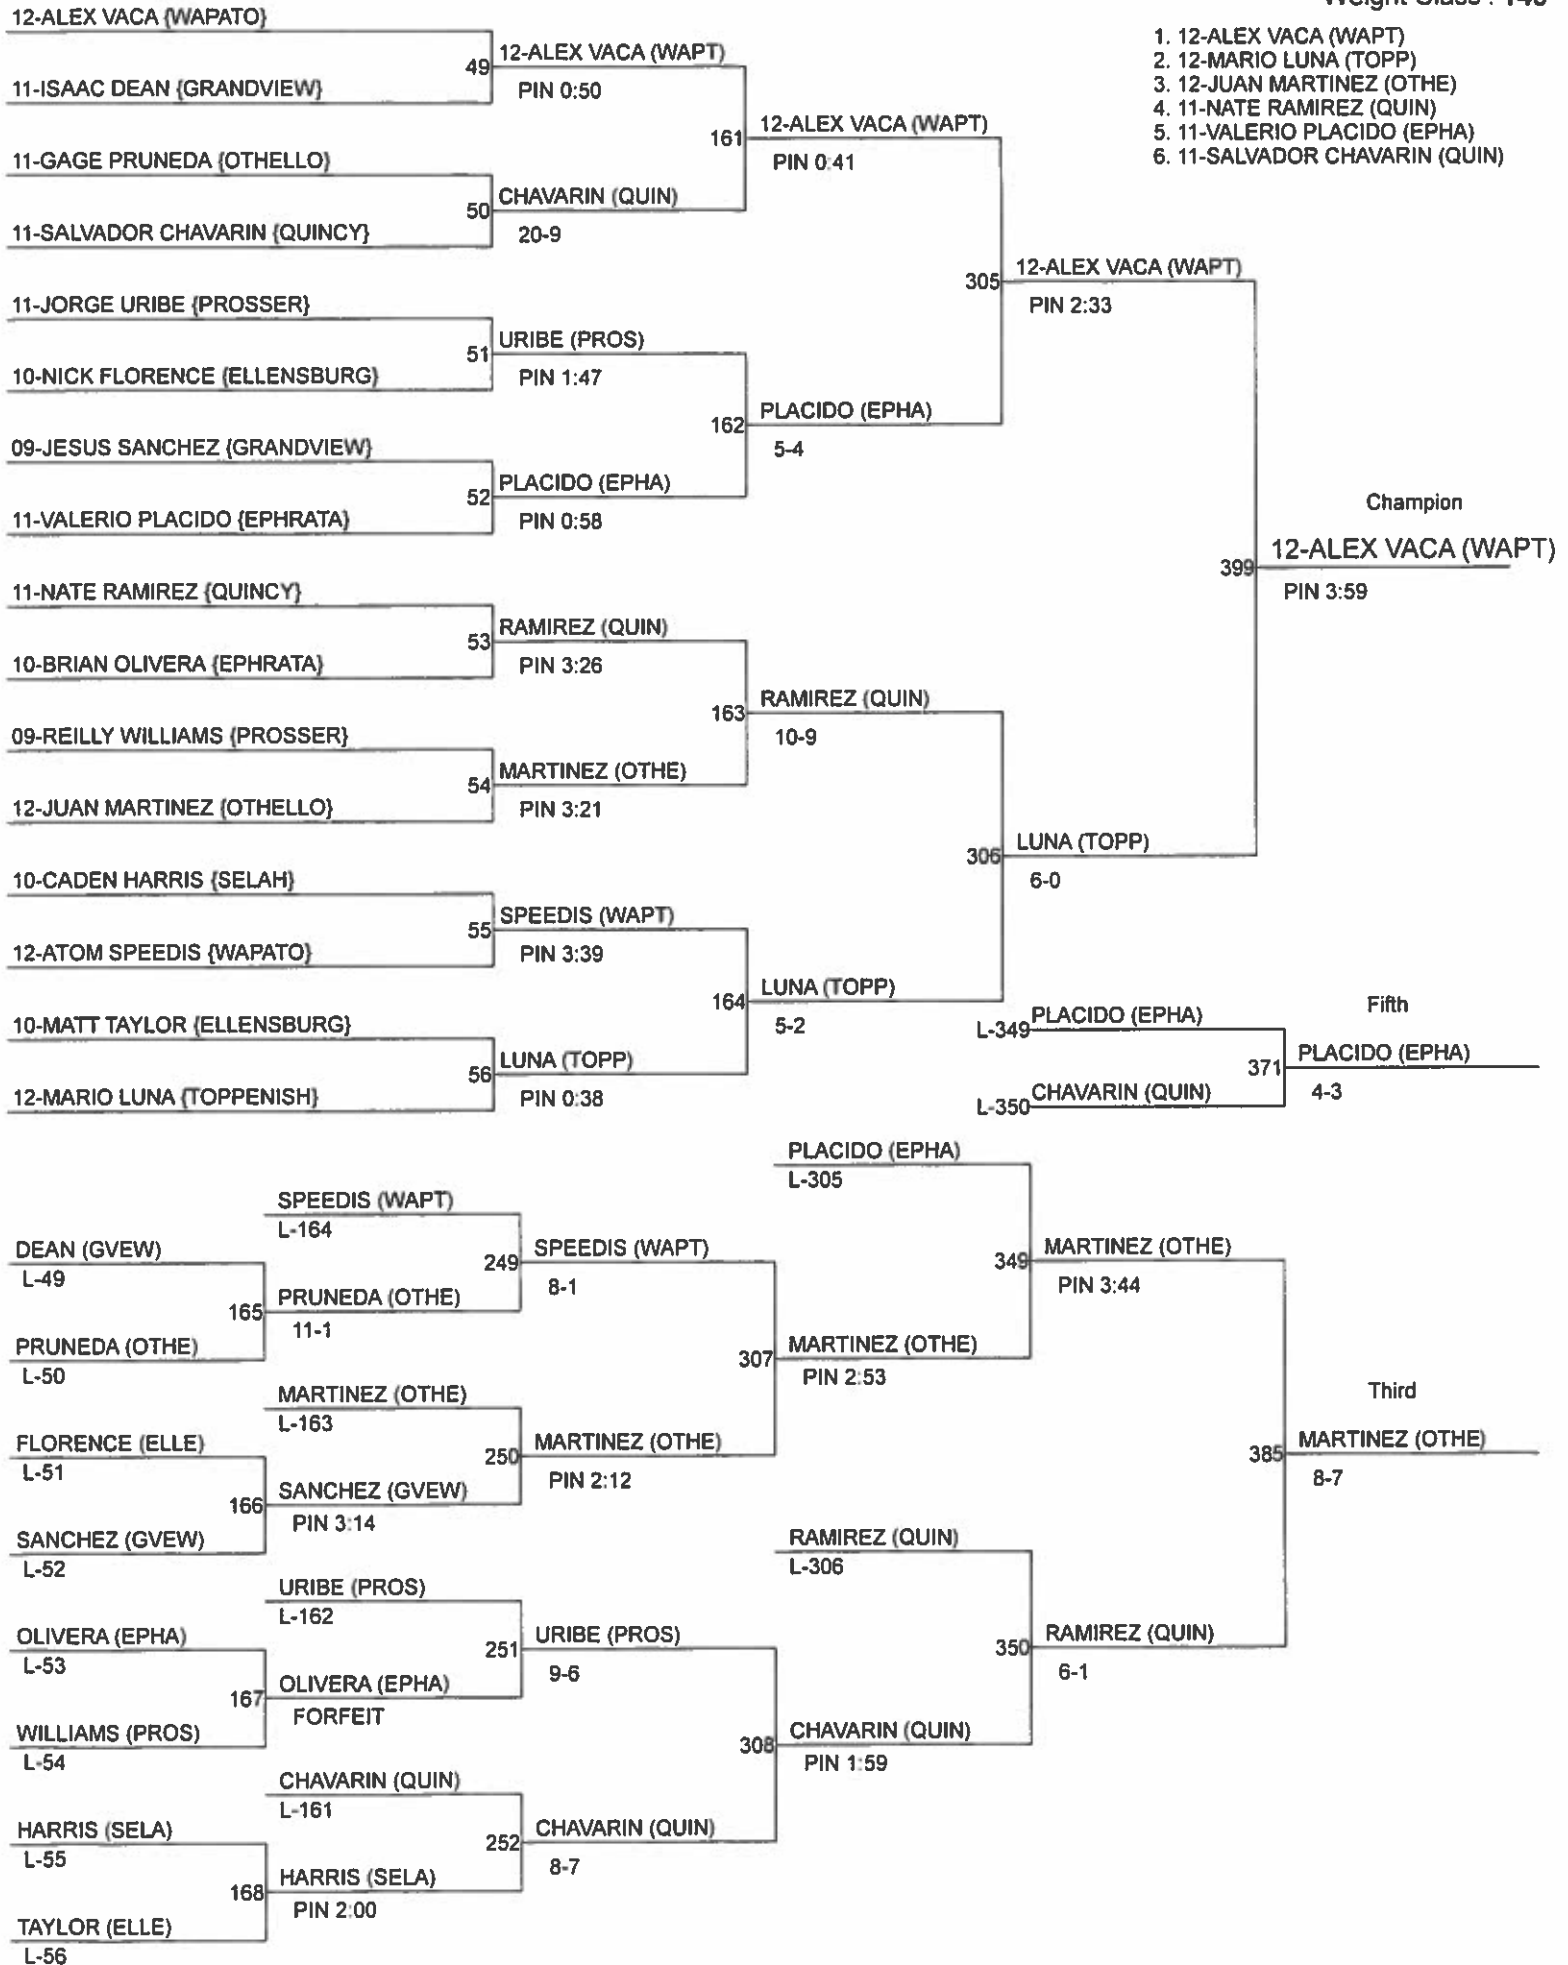

2018 DISTRICT 5/6 WRESTLING CHAMPIONSHIPS

Weight Class : 145

1. 12-ALEX VACA (WAPT)
2. 12-MARIO LUNA (TOPP)
3. 12-JUAN MARTINEZ (OTHE)
4. 11-NATE RAMIREZ (QUIN)
5. 11-VALERIO PLACIDO (EPHA)
6. 11-SALVADOR CHAVARIN (QUIN)