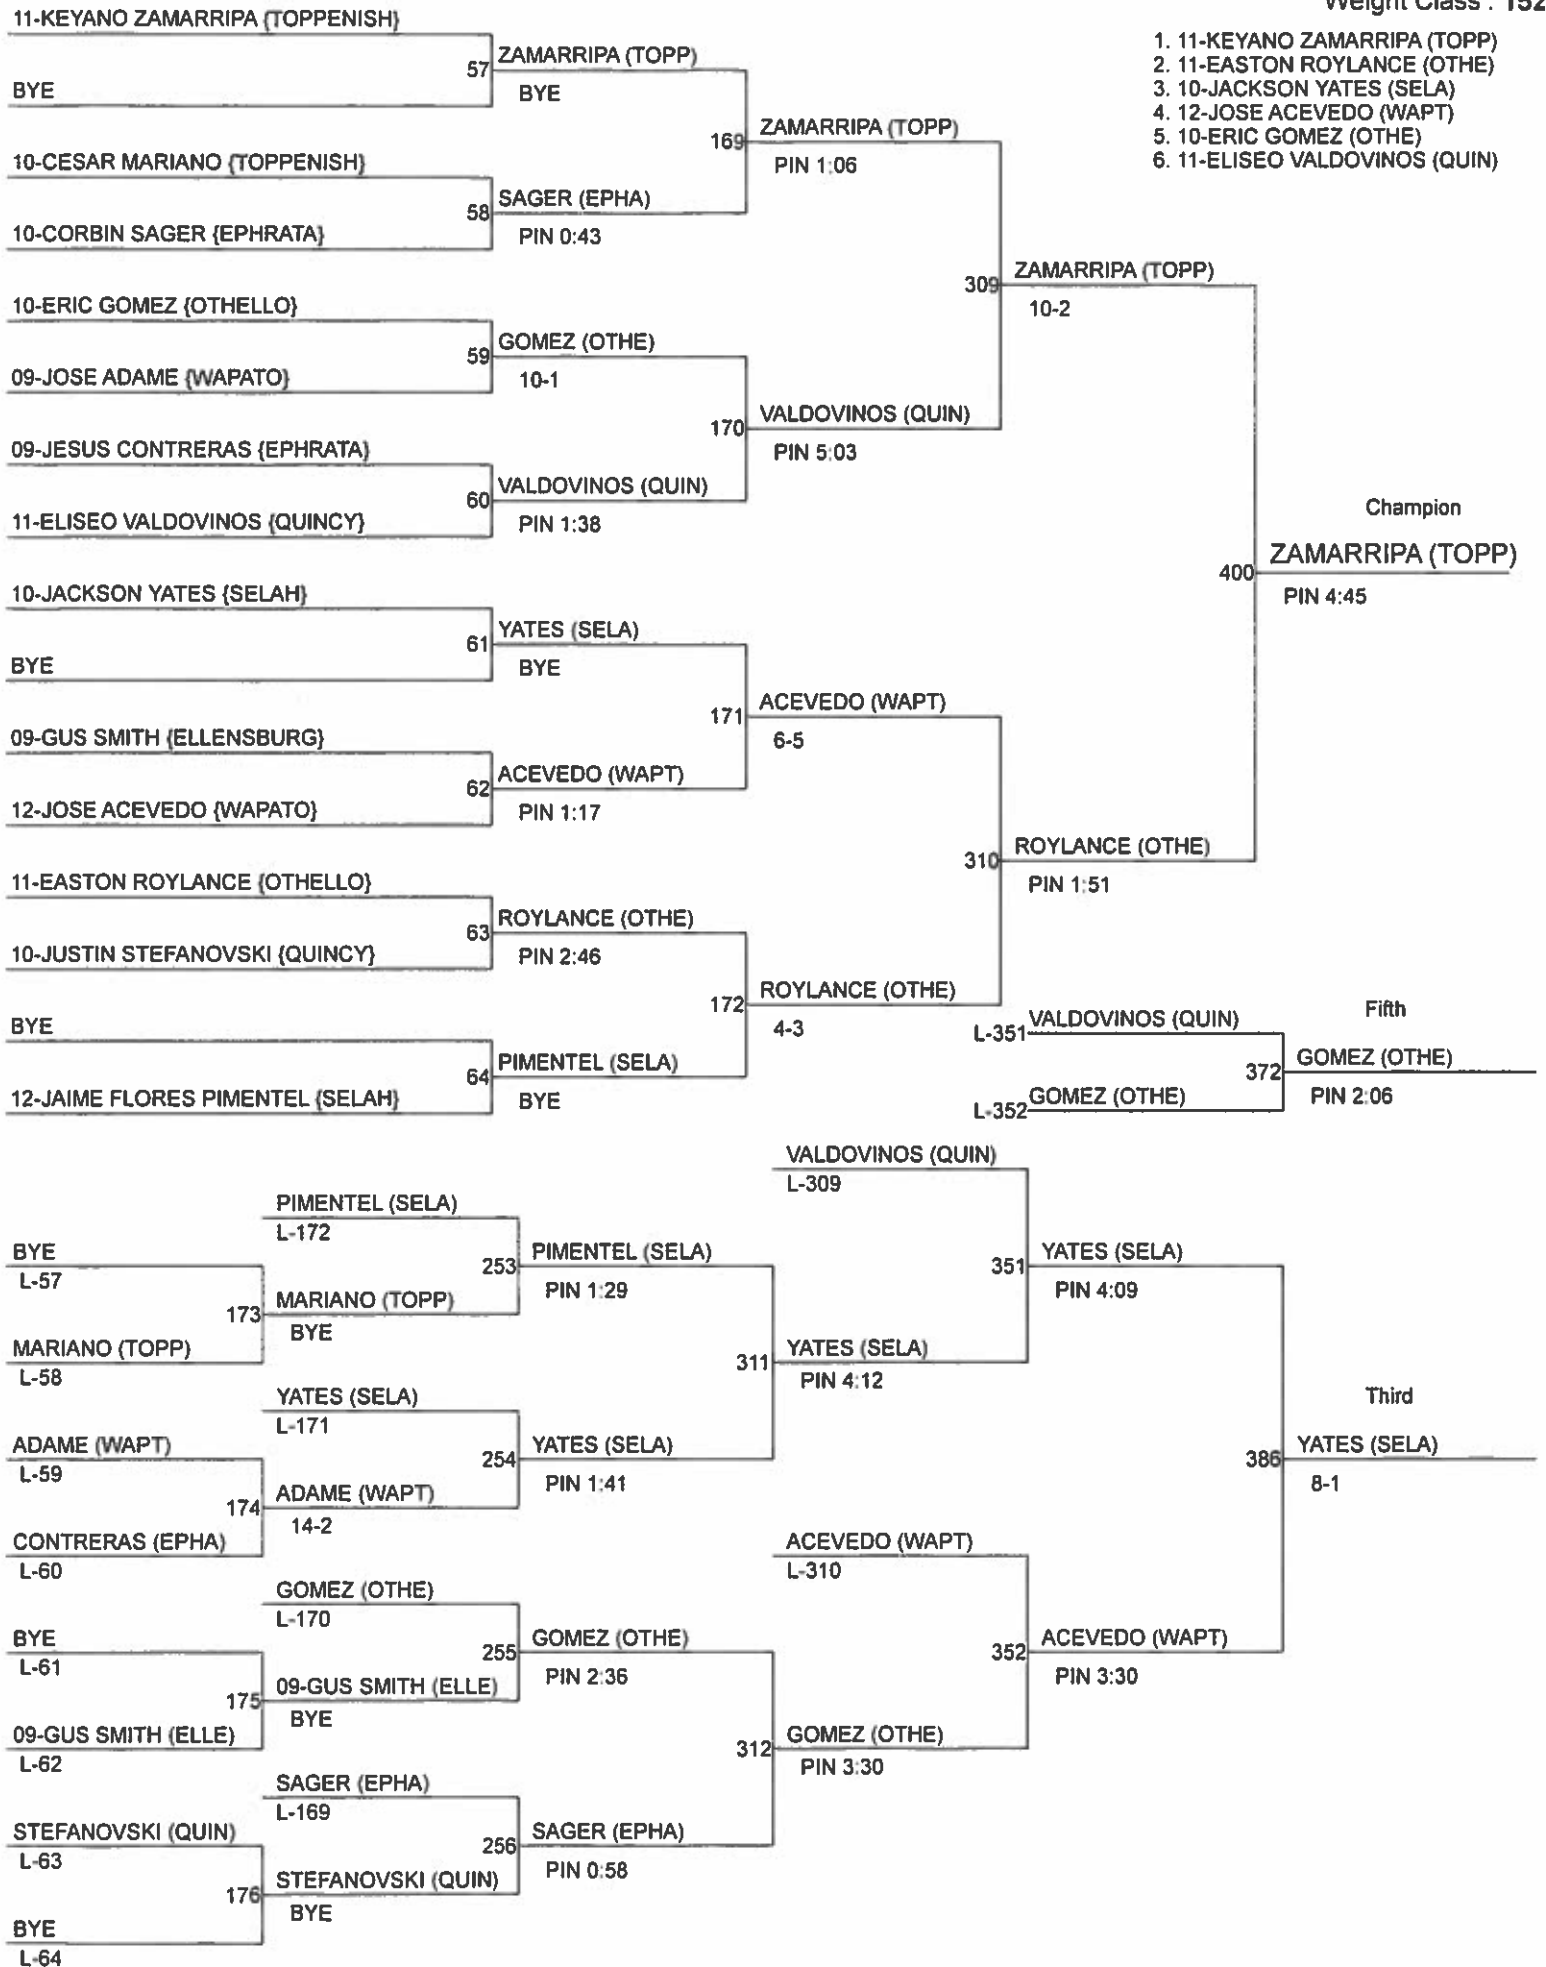

2018 DISTRICT 5/6 WRESTLING CHAMPIONSHIPS

Weight Class : 152

1. 11-KEYANO ZAMARRIPA (TOPP)
2. 11-EASTON ROYLANCE (OTHE)
3. 10-JACKSON YATES (SELA)
4. 12-JOSE ACEVEDO (WAPT)
5. 10-ERIC GOMEZ (OTHE)
6. 11-ELISEO VALDOVINOS (QUIN)