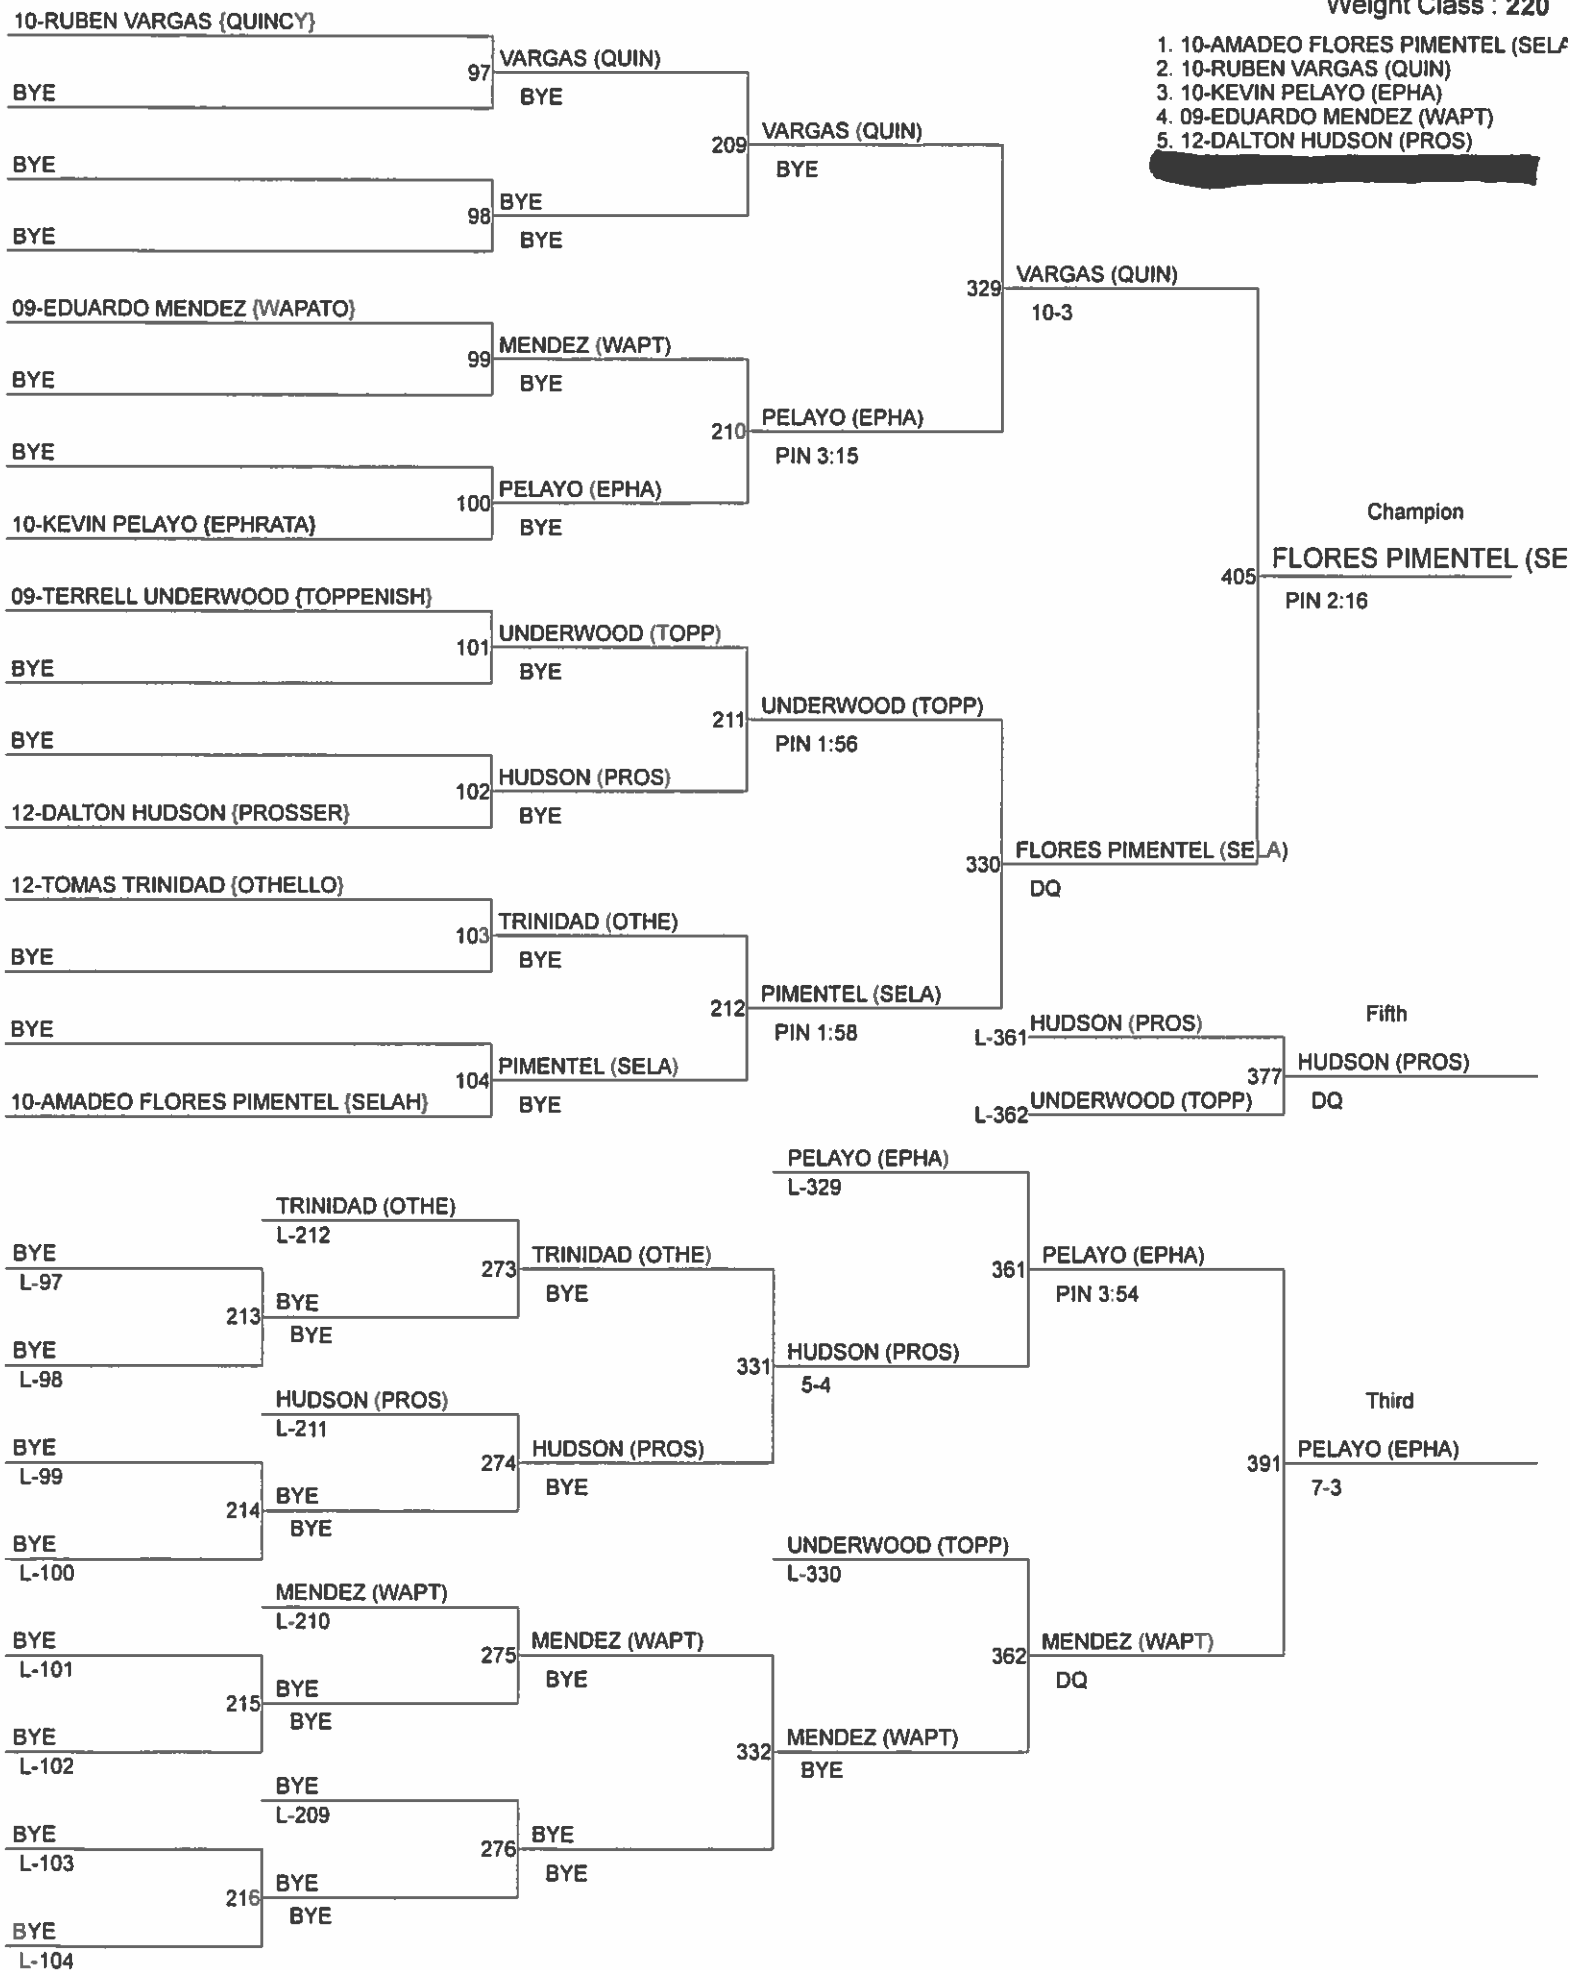

2018 DISTRICT 5/6 WRESTLING CHAMPIONSHIPS

Weight Class : 220

1. 10-AMADEO FLORES PIMENTEL (SELA)
2. 10-RUBEN VARGAS (QUIN)
3. 10-KEVIN PELAYO (EPHA)
4. 09-EDUARDO MENDEZ (WAPT)
5. 12-DALTON HUDSON (PROS)