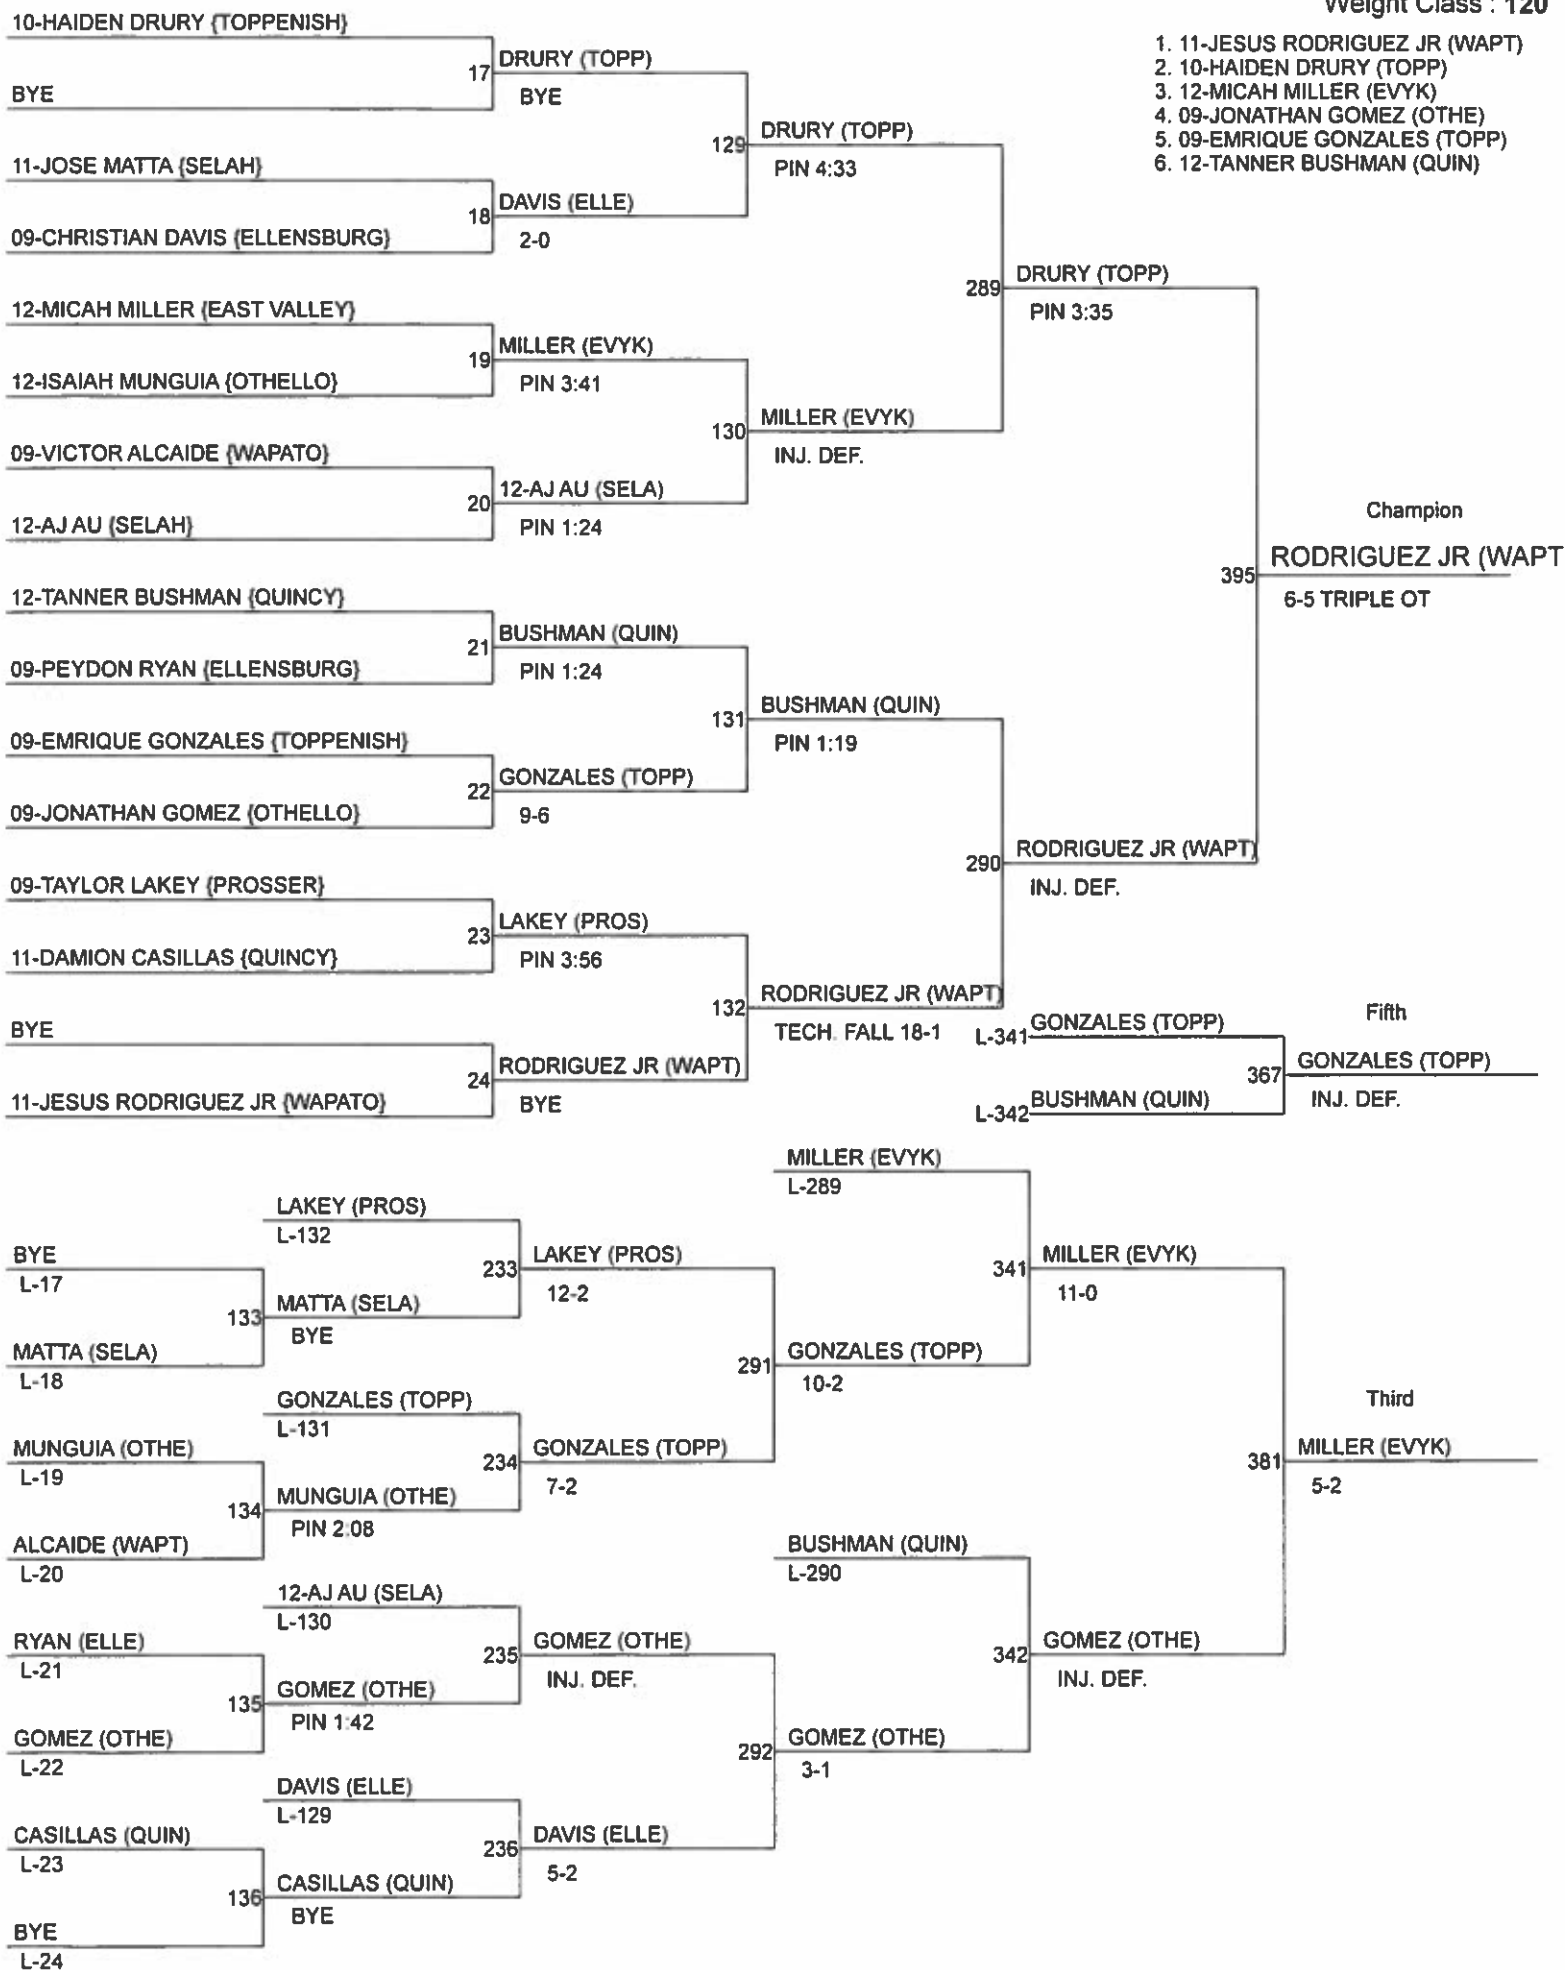

2018 DISTRICT 5/6 WRESTLING CHAMPIONSHIPS

Weight Class : 120

1. 11-JESUS RODRIGUEZ JR (WAPTO)
2. 10-HAIDEN DRURY (TOPP)
3. 12-MICAH MILLER (EVYK)
4. 09-JONATHAN GOMEZ (OTHE)
5. 09-EMRIQUE GONZALES (TOPP)
6. 12-TANNER BUSHMAN (QUIN)