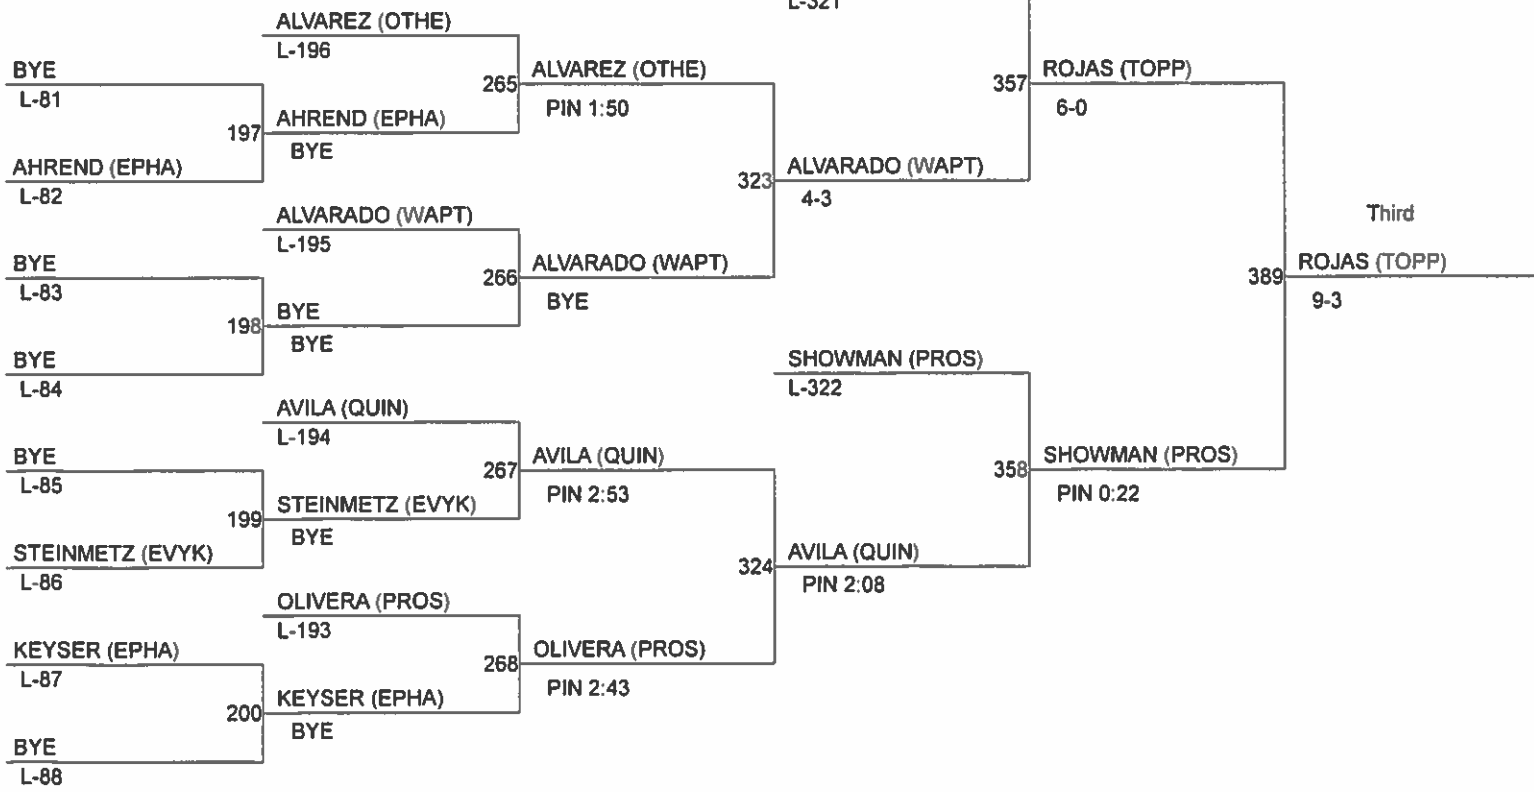

2018 DISTRICT 5/6 WRESTLING CHAMPIONSHIPS

Weight Class : 170

1. 11-CARSON NORTHWIND (TOPP)
2. 12-VICTOR TAFOYA (QUIN)
3. 10-HENRY RINEHART (ELLE)
4. 11-ALAN MACEDA (EPHA)
5. 12-ALEXIS MARTINEZ (EVYK)
6. 11-VICTOR MATA (QUIN)

2018 DISTRICT 5/6 WRESTLING CHAMPIONSHIPS

Weight Class : 182

- 1. 12-CADE STEVENSON (ELLE)
- 2. 12-RAY ROBINSON (QUIN)
- 3. 11-EDUARDO ROJAS (TOPP)
- 4. 12-ANDREW SHOWMAN (PROS)
- 5. 10-JOSE AVILA (QUIN)
- 6. 10-JUAN ALVARADO (WAPT)