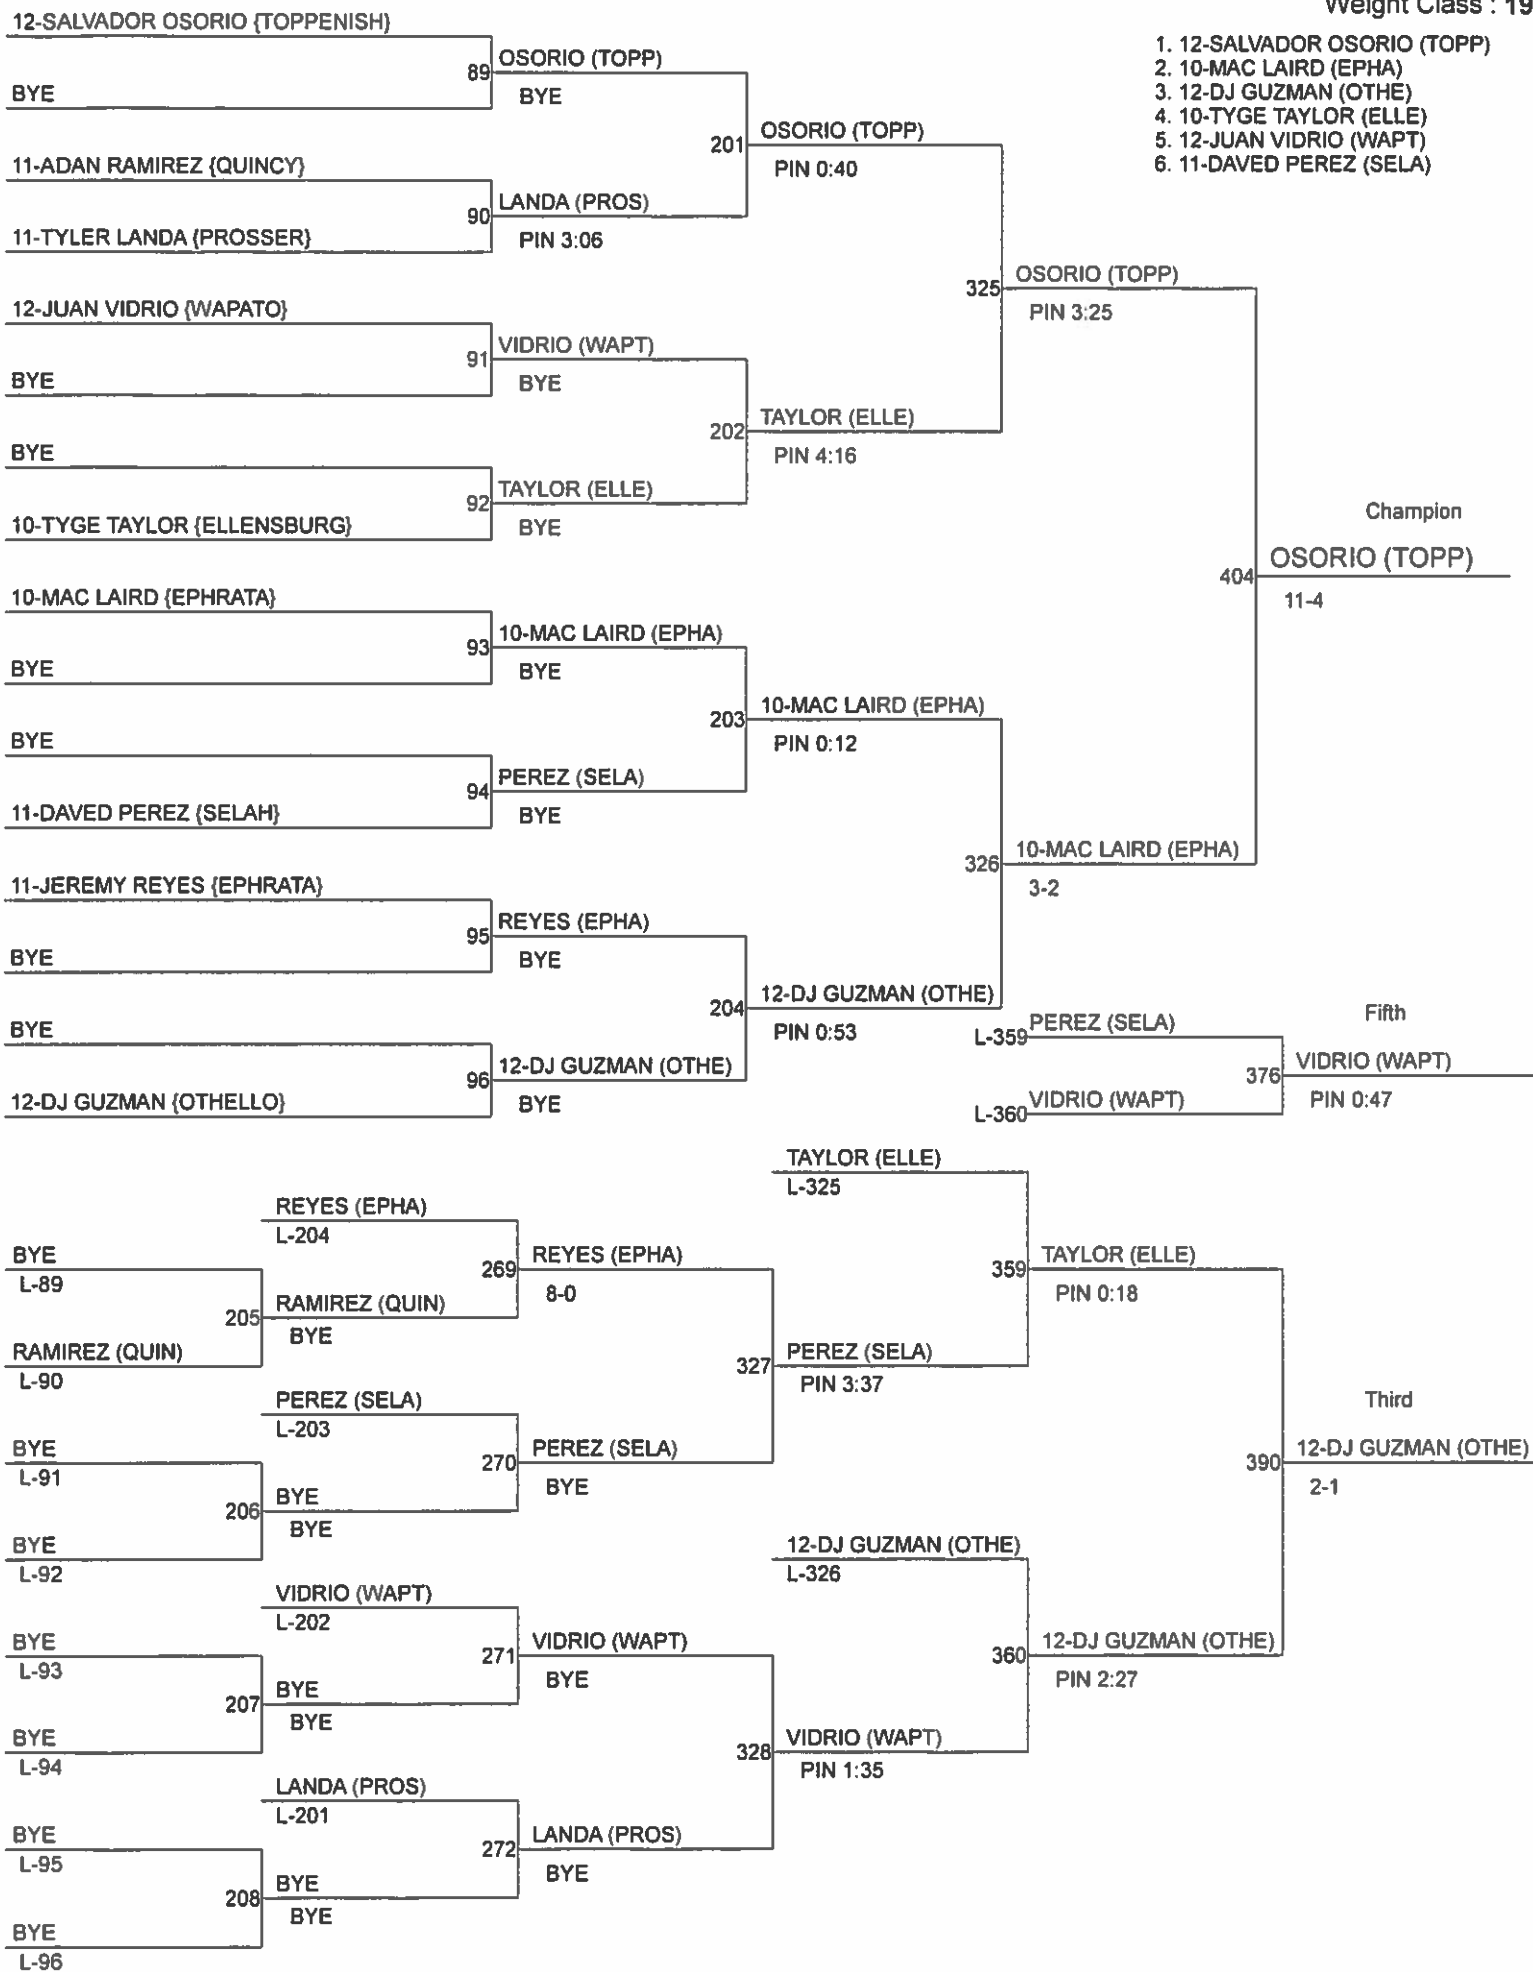

2018 DISTRICT 5/6 WRESTLING CHAMPIONSHIPS

Weight Class : 195

1. 12-SALVADOR OSORIO (TOPP)
2. 10-MAC LAIRD (EPHA)
3. 12-DJ GUZMAN (OTHE)
4. 10-TYGE TAYLOR (ELLE)
5. 12-JUAN VIDRIO (WAPT)
6. 11-DAVED PEREZ (SELA)