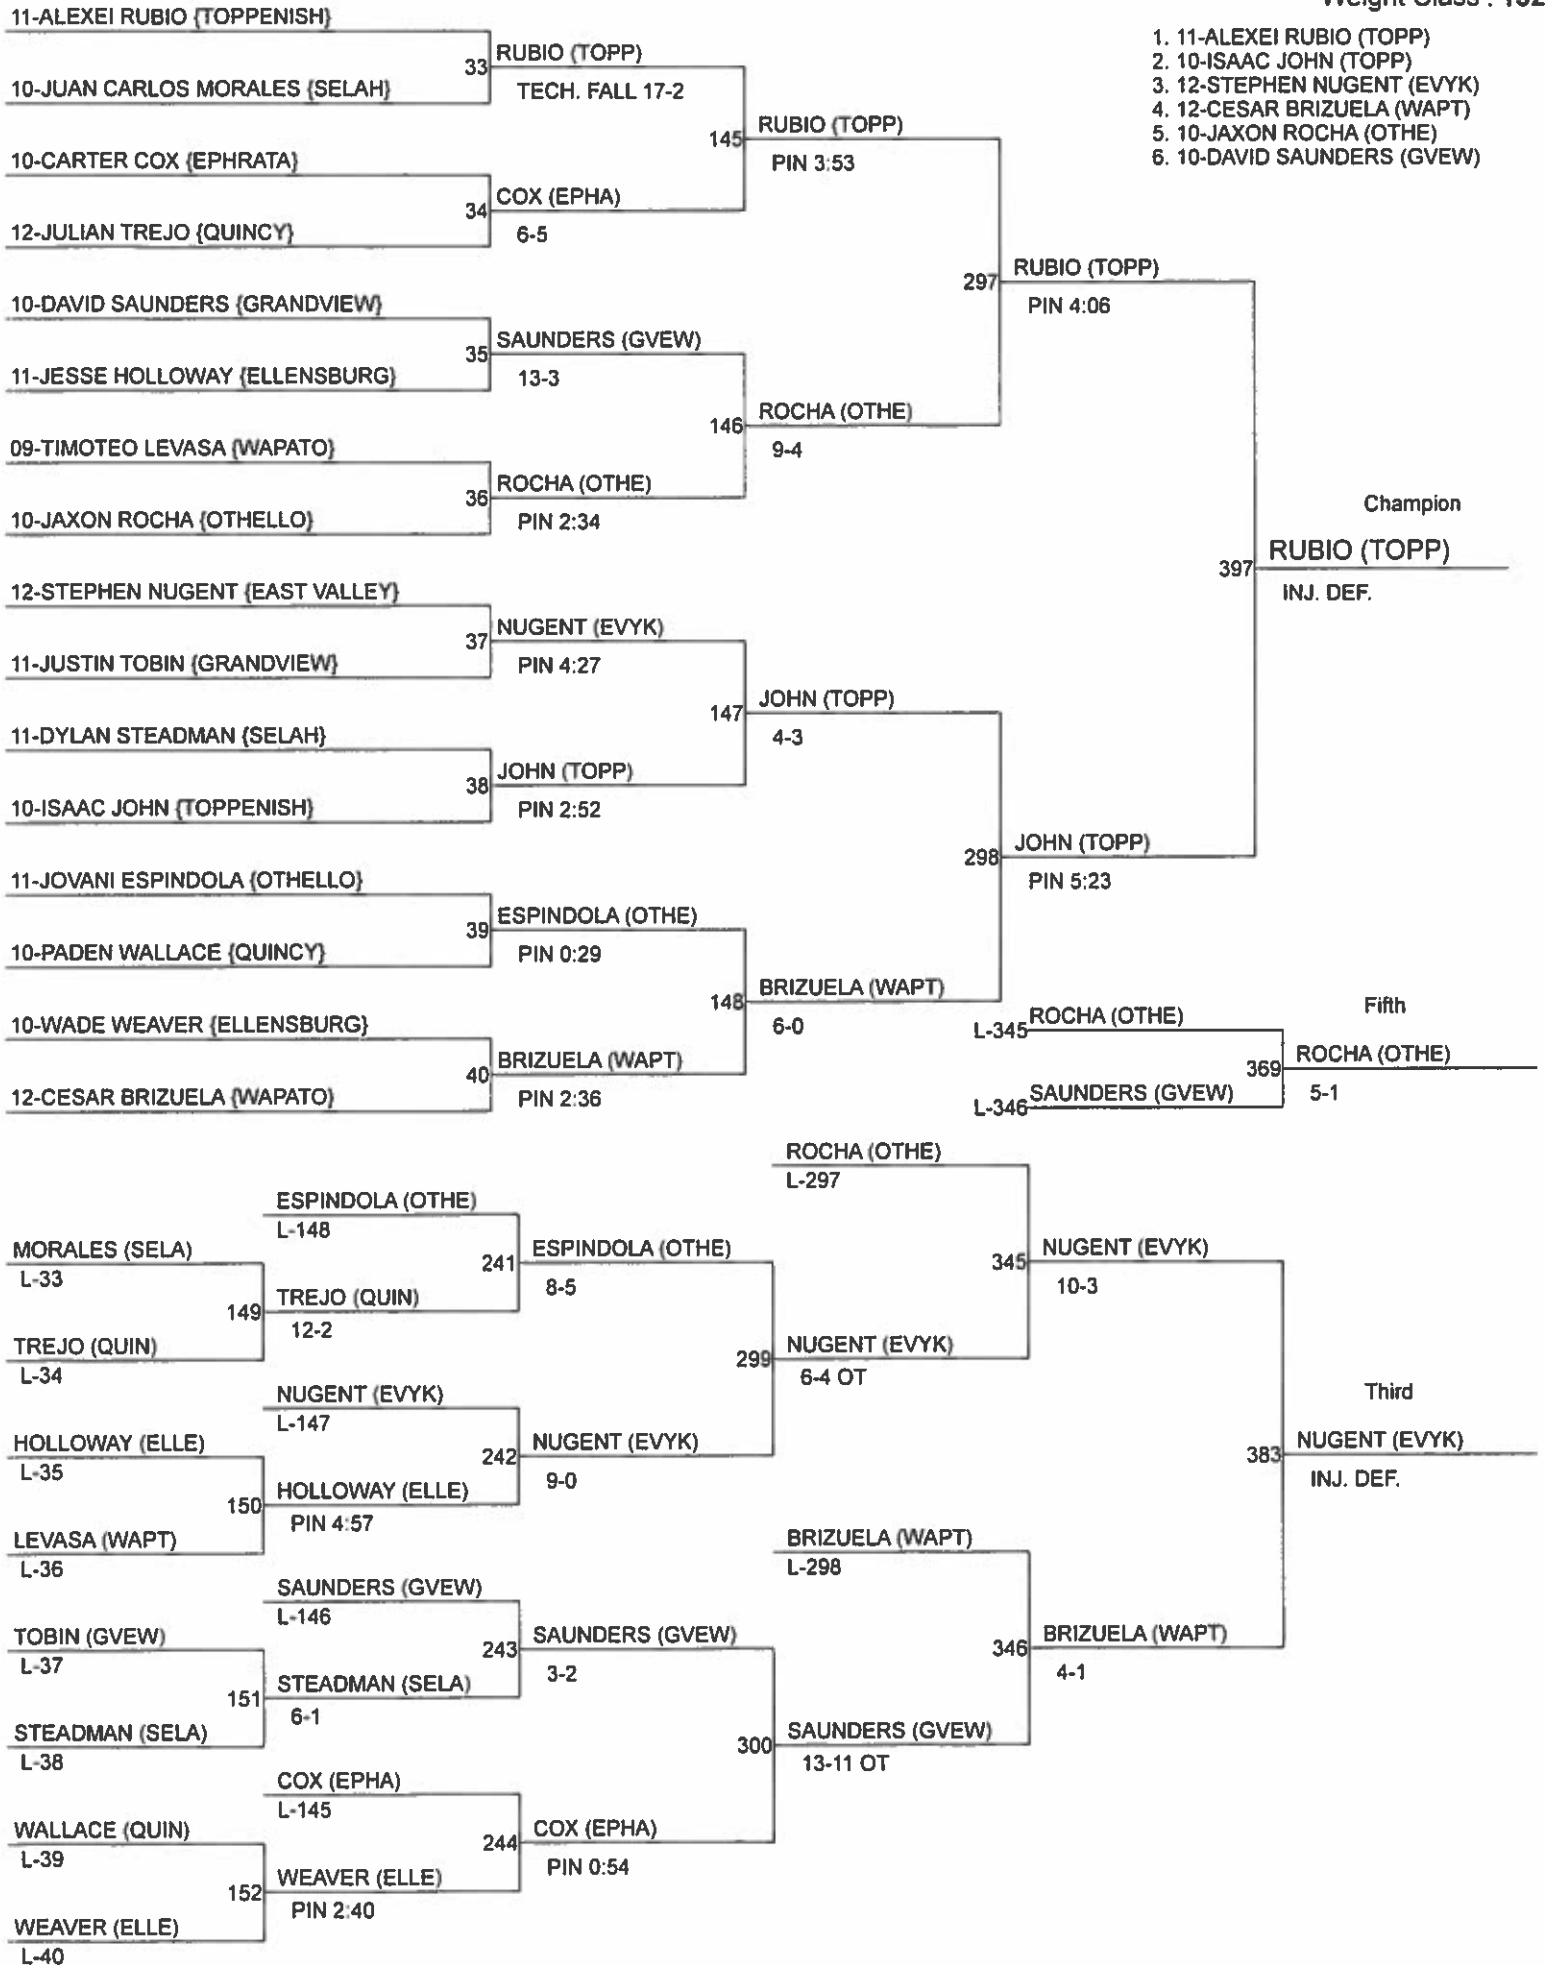

2018 DISTRICT 5/6 WRESTLING CHAMPIONSHIPS

Weight Class : 132

1. 11-ALEXEI RUBIO (TOPP)
2. 10-ISAAC JOHN (TOPP)
3. 12-STEPHEN NUGENT (EVYK)
4. 12-CESAR BRIZUELA (WAPT)
5. 10-JAXON ROCHA (OTHE)
6. 10-DAVID SAUNDERS (GVEW)