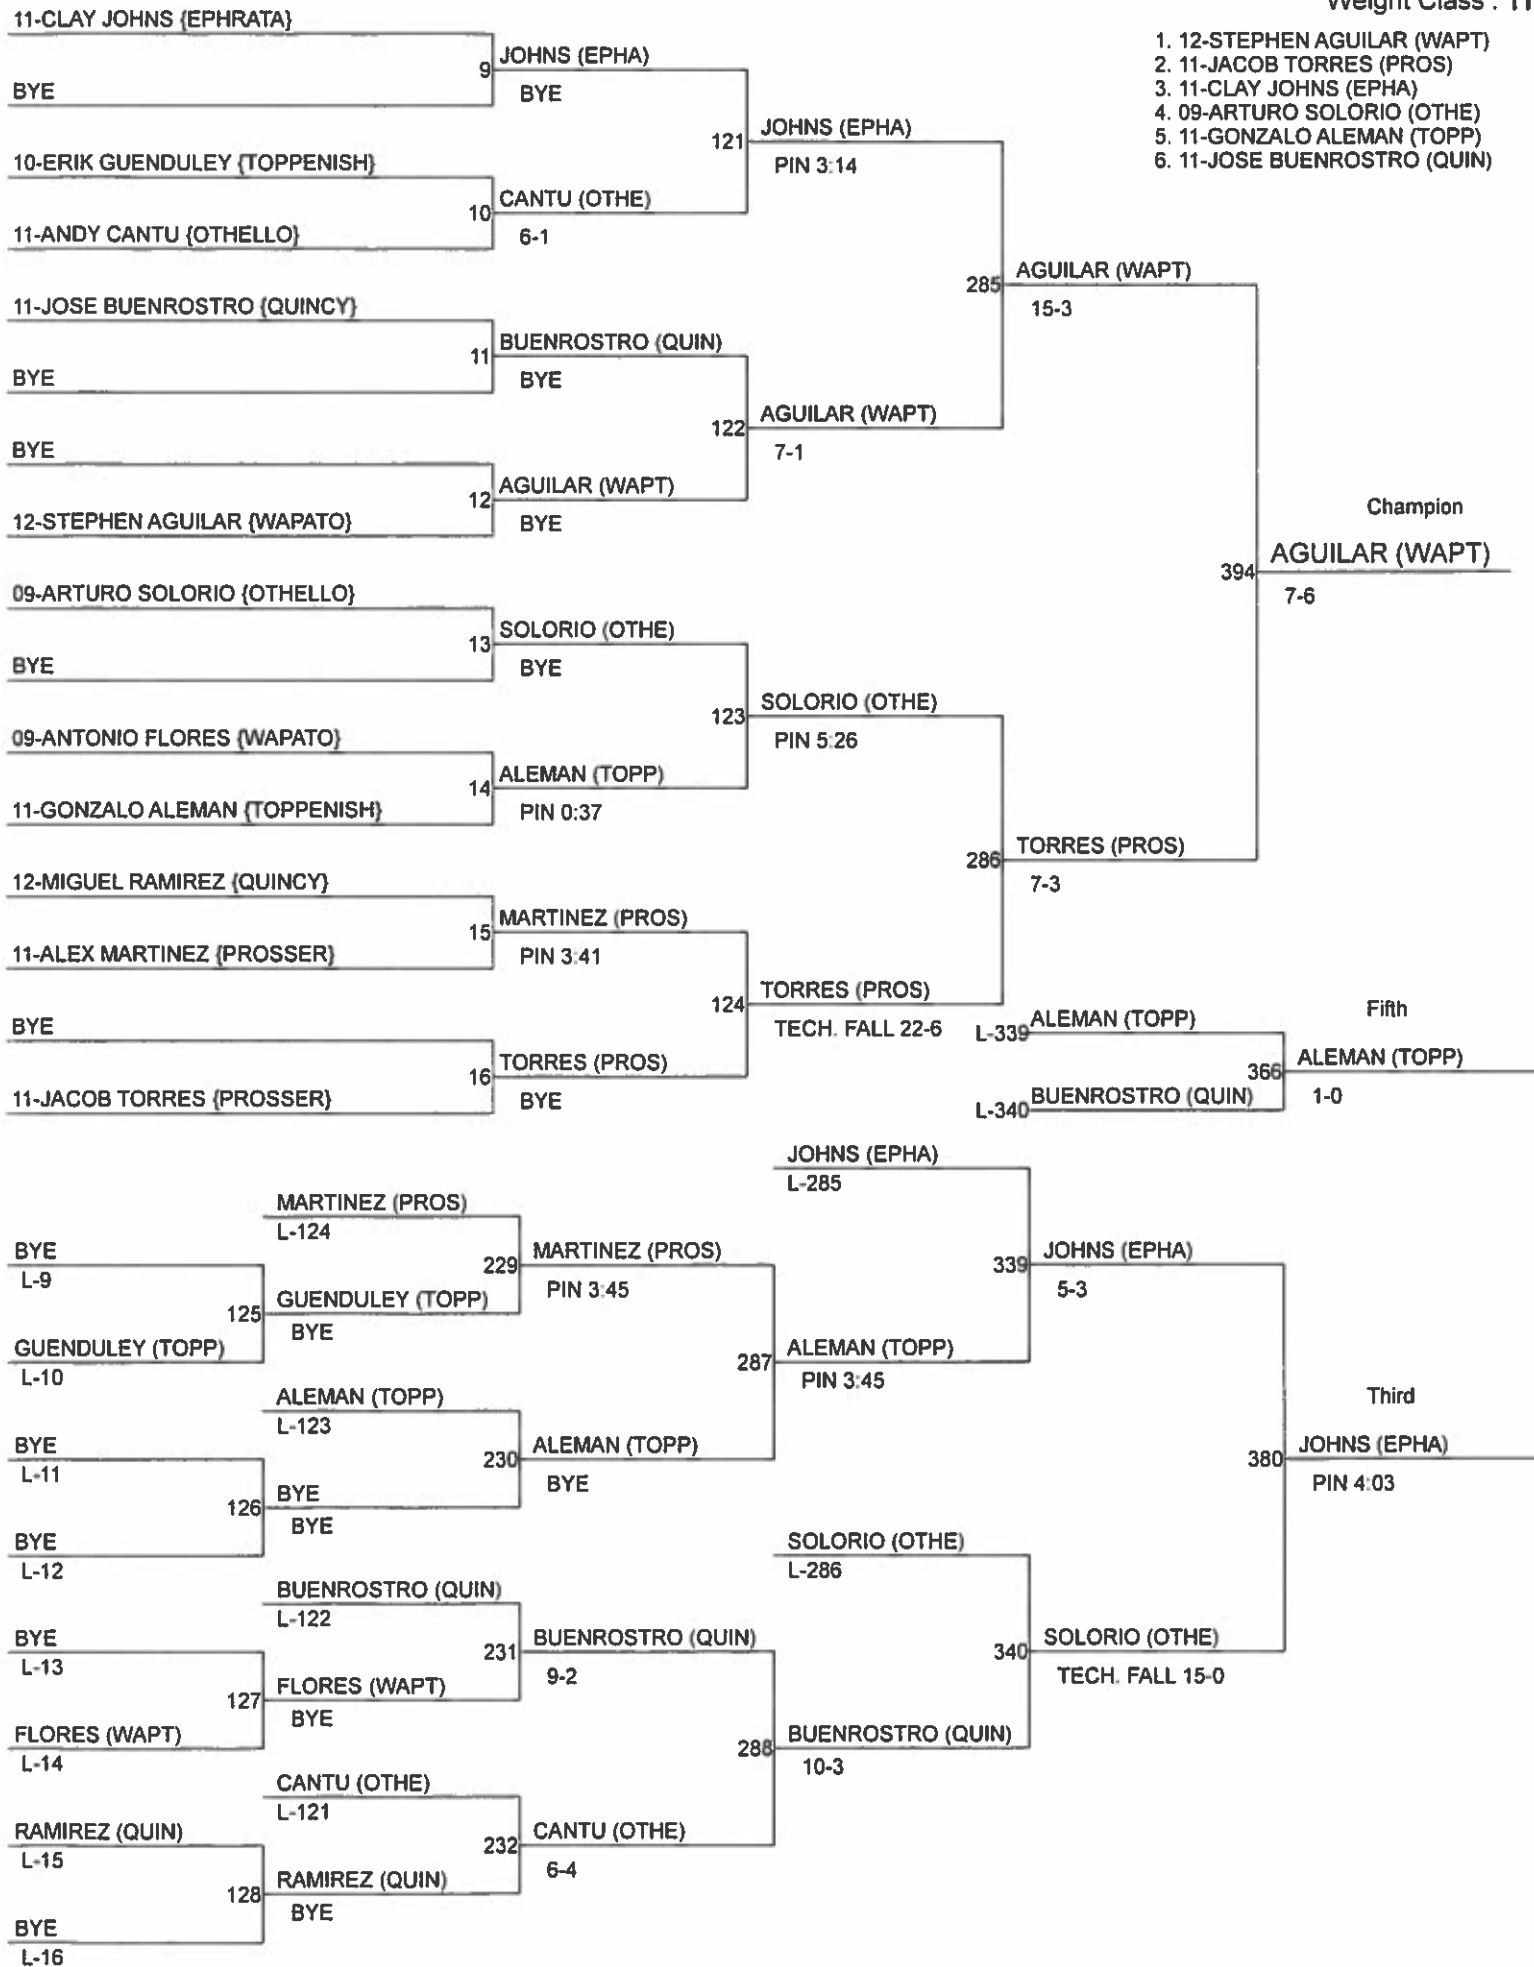

2018 DISTRICT 5/6 WRESTLING CHAMPIONSHIPS

Weight Class : 113

1. 12-STEPHEN AGUILAR (WAPT)
2. 11-JACOB TORRES (PROS)
3. 11-CLAY JOHNS (EPHA)
4. 09-ARTURO SOLORIO (OTHE)
5. 11-GONZALO ALEMAN (TOPP)
6. 11-JOSE BUENROSTRO (QUIN)