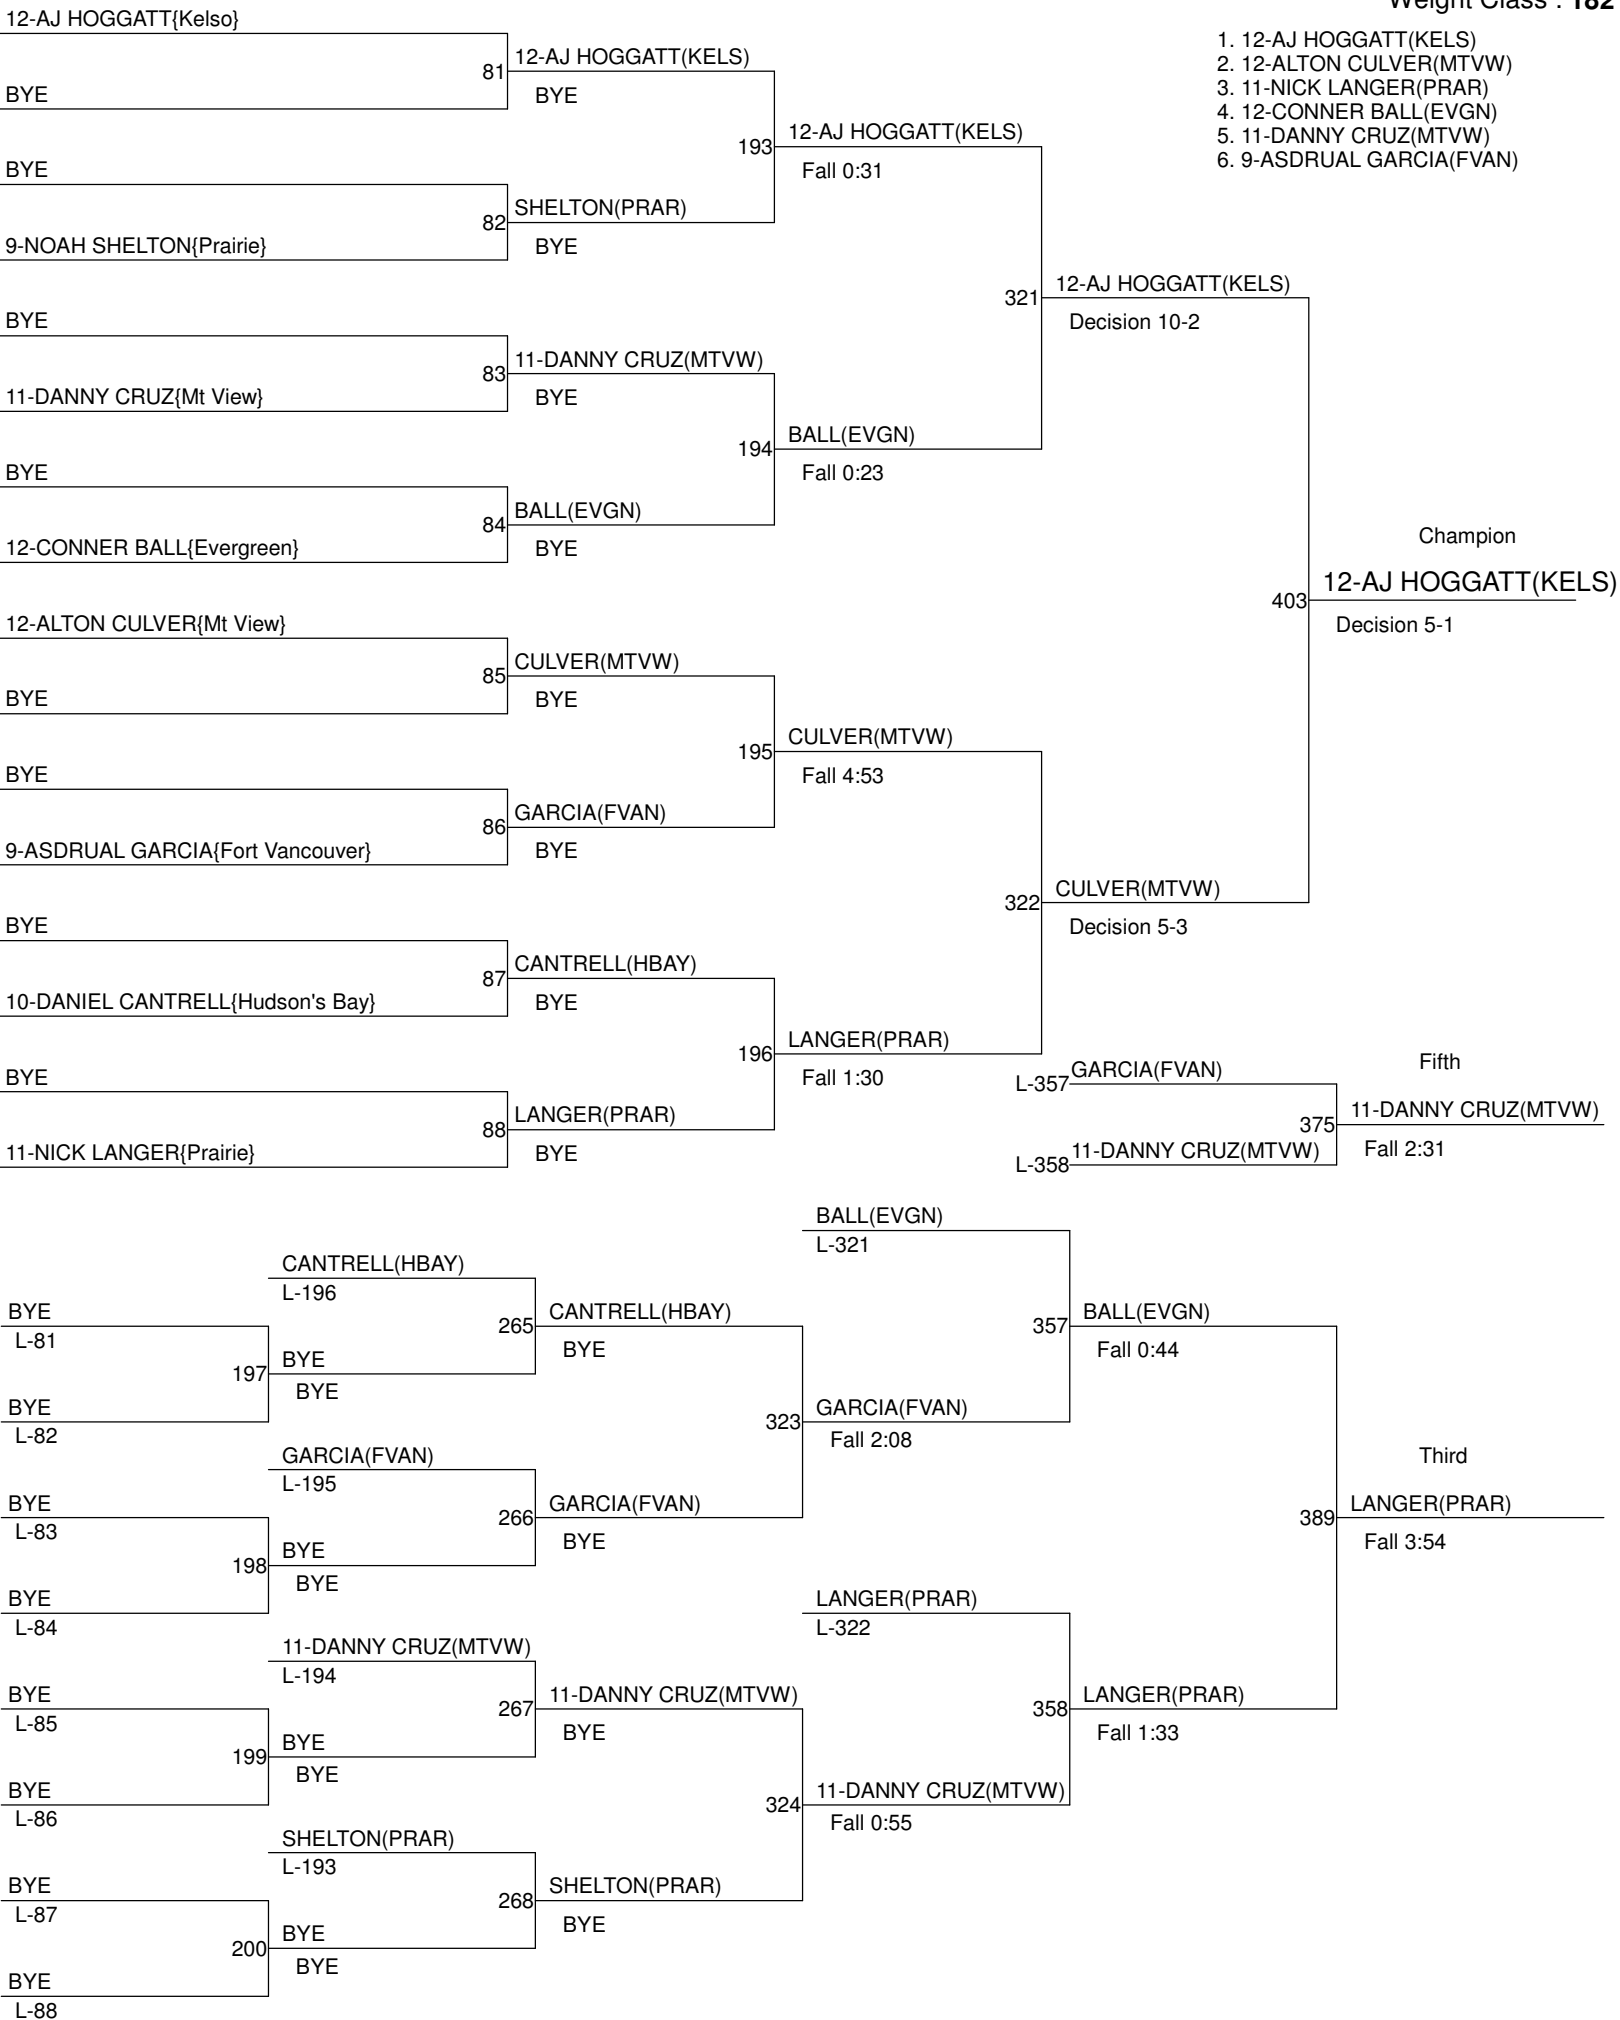

2018 3A GSHL Districts

Weight Class : 182