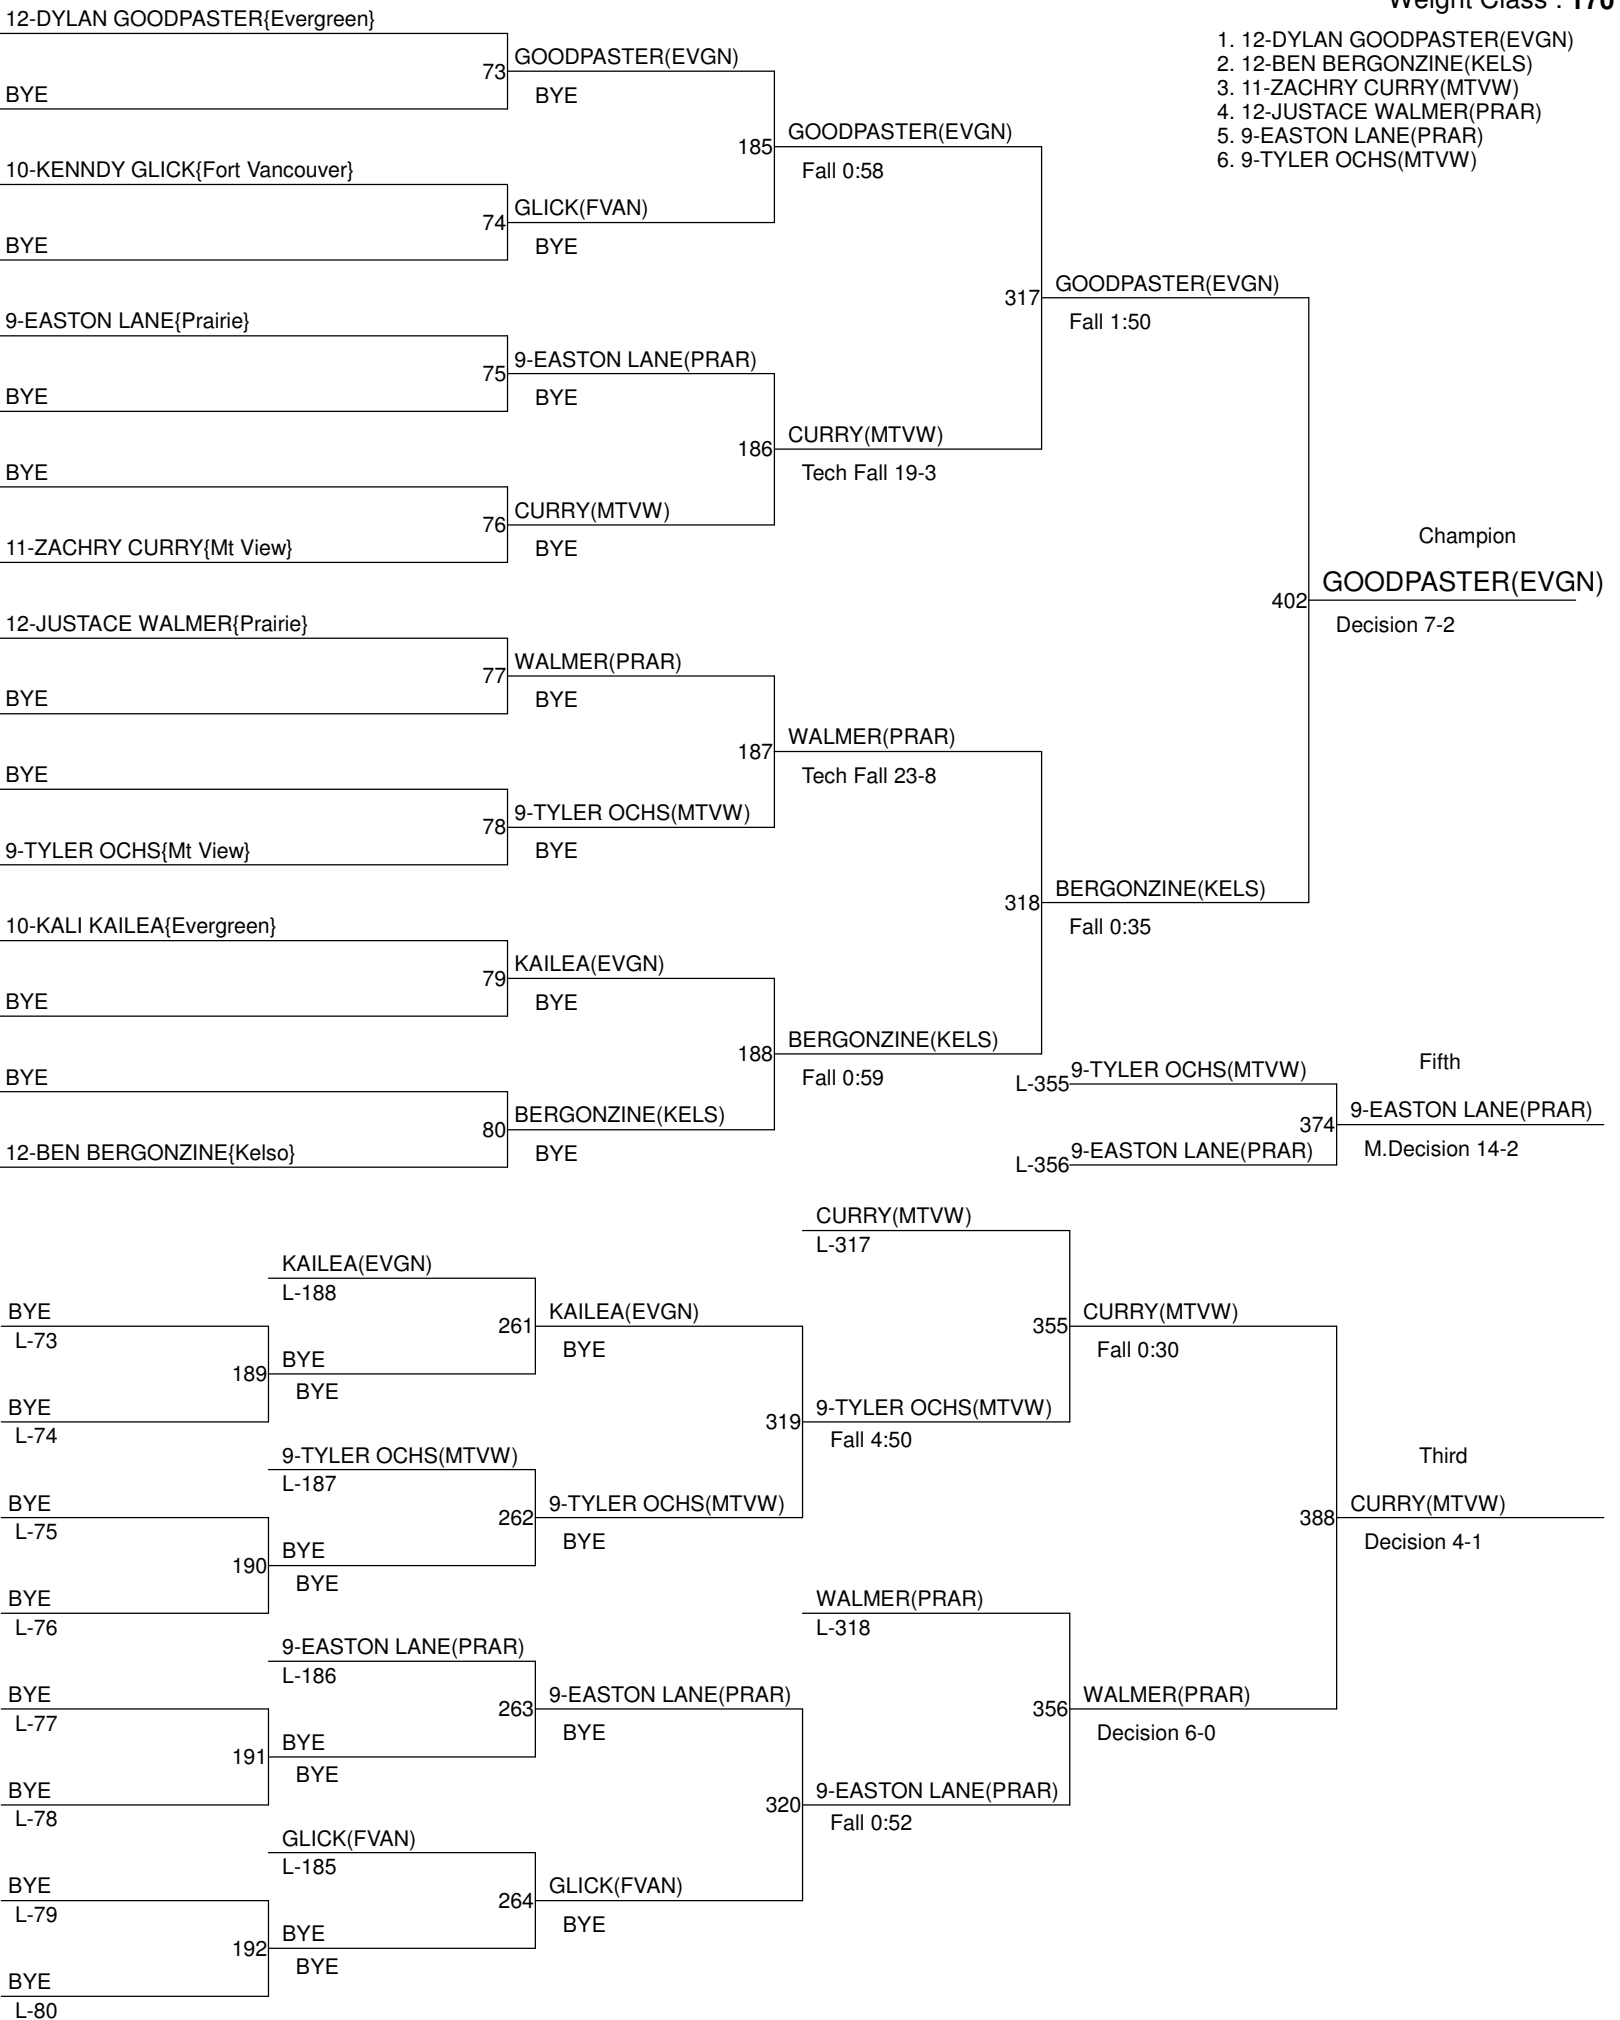

2018 3A GSHL Districts

Weight Class : 145

2018 3A GSHL Districts

Weight Class : 152

2018 3A GSHL Districts

Weight Class : 160

2018 3A GSHL Districts

Weight Class : 170