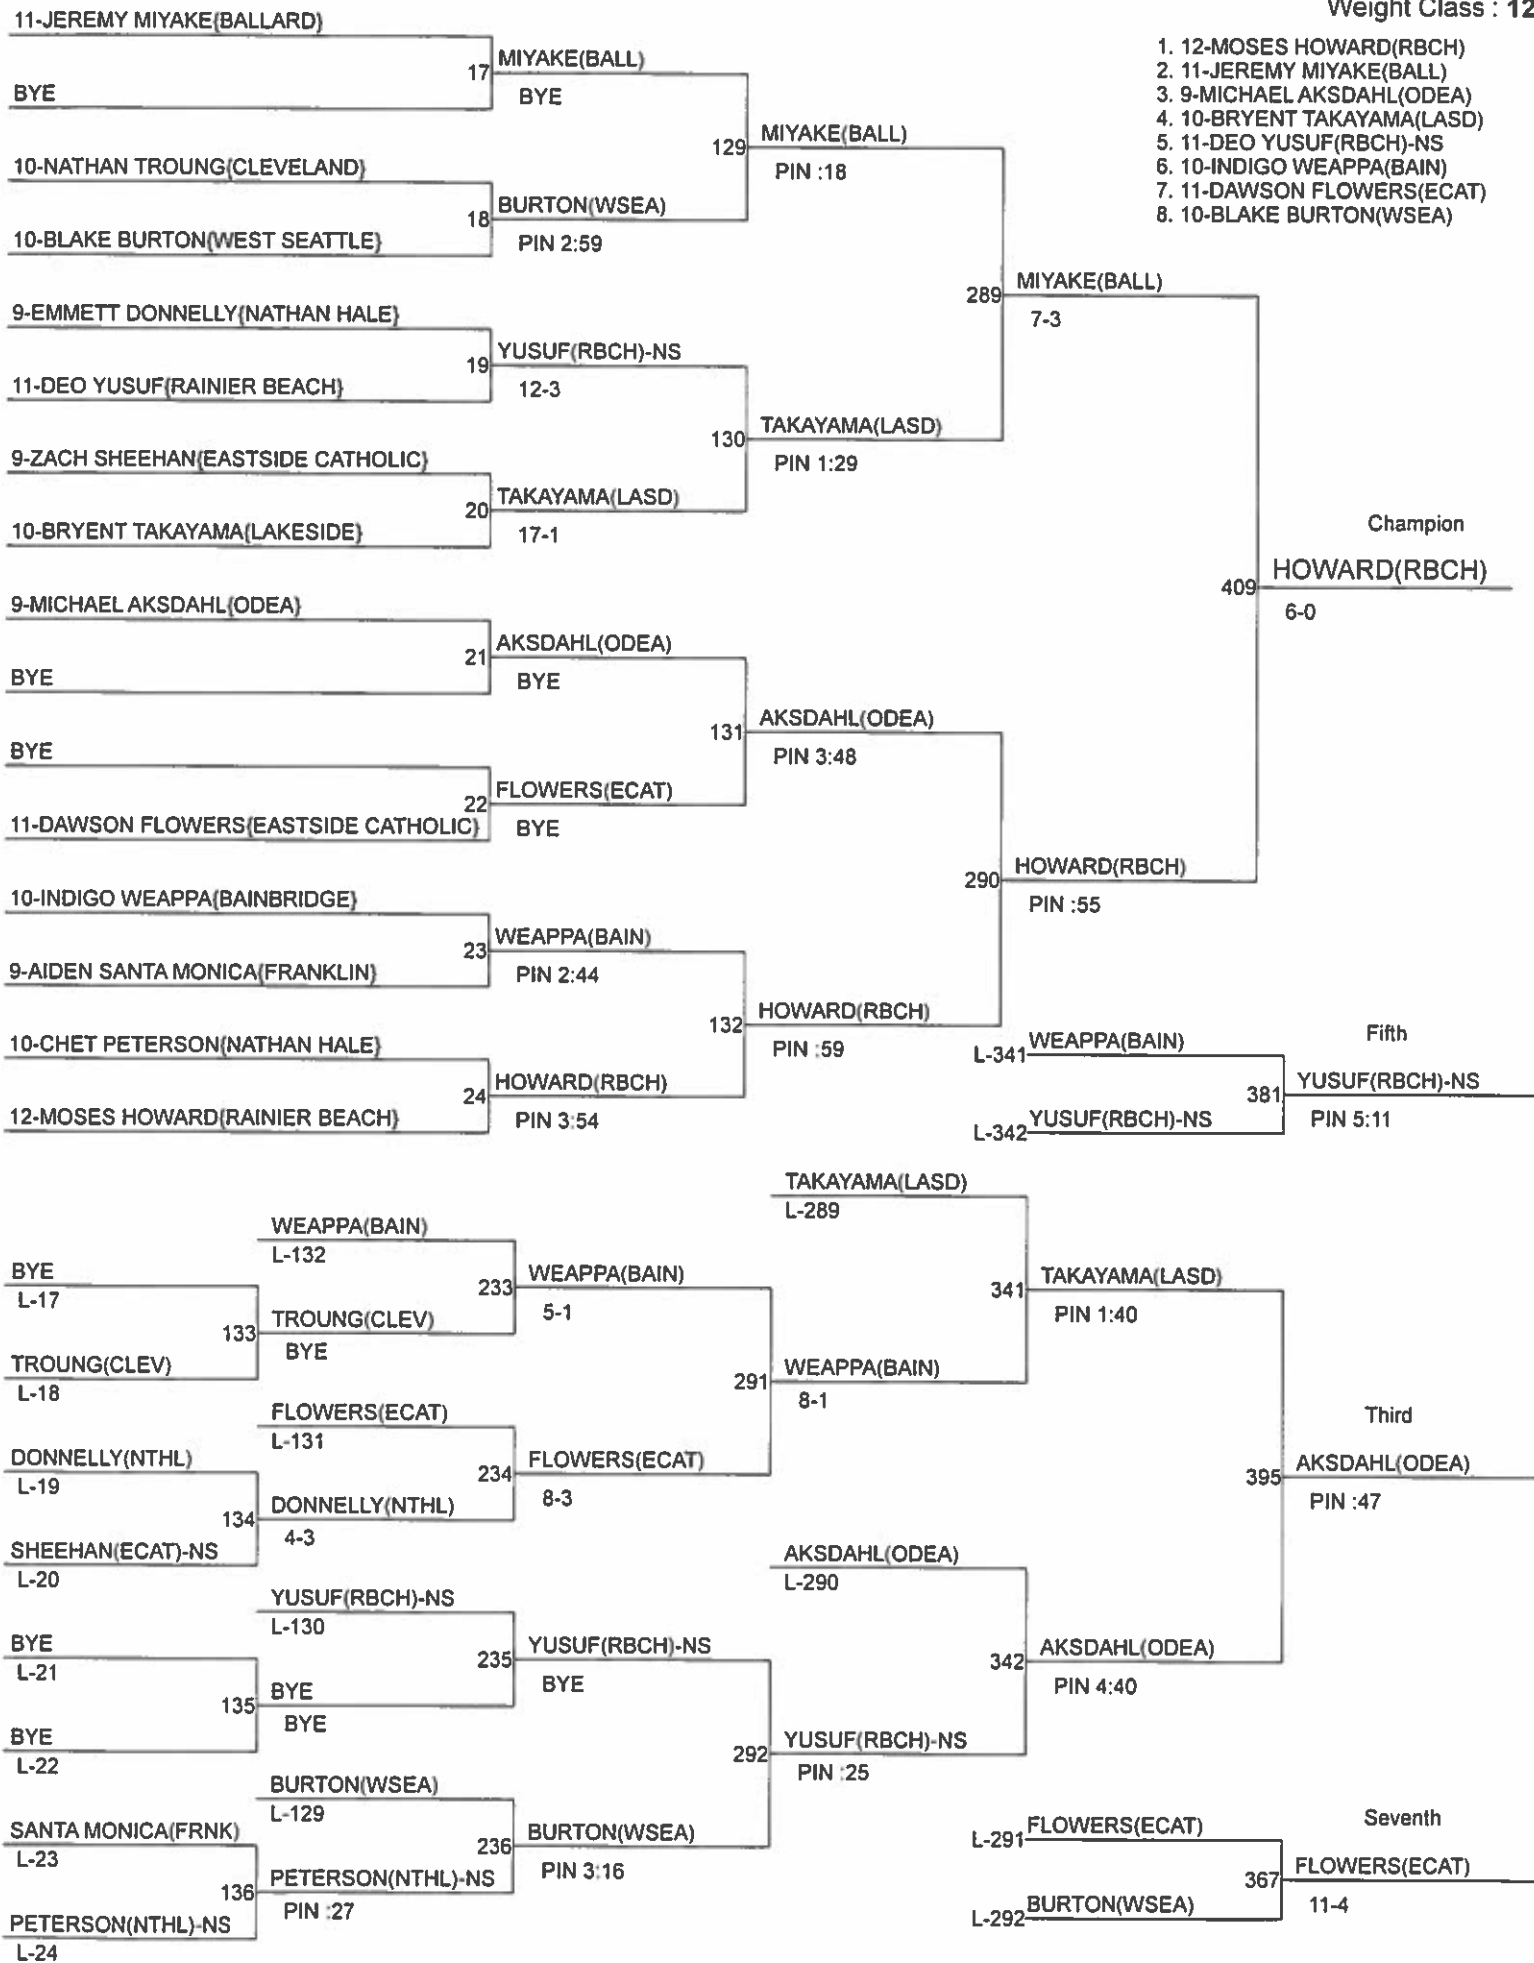

METRO CHAMPIONSHIPS

Weight Class : 113

METRO CHAMPIONSHIPS

Weight Class : 120

1. 12-MOSES HOWARD(RBCH)
2. 11-JEREMY MIYAKE(BALL)
3. 9-MICHAEL AKSDAHL(ODEA)
4. 10-BRYENT TAKAYAMA(LASD)
5. 11-DEO YUSUF(RBCH)-NS
6. 10-INDIGO WEAPPA(BAIN)
7. 11-DAWSON FLOWERS(ECAT)
8. 10-BLAKE BURTON(WSEA)