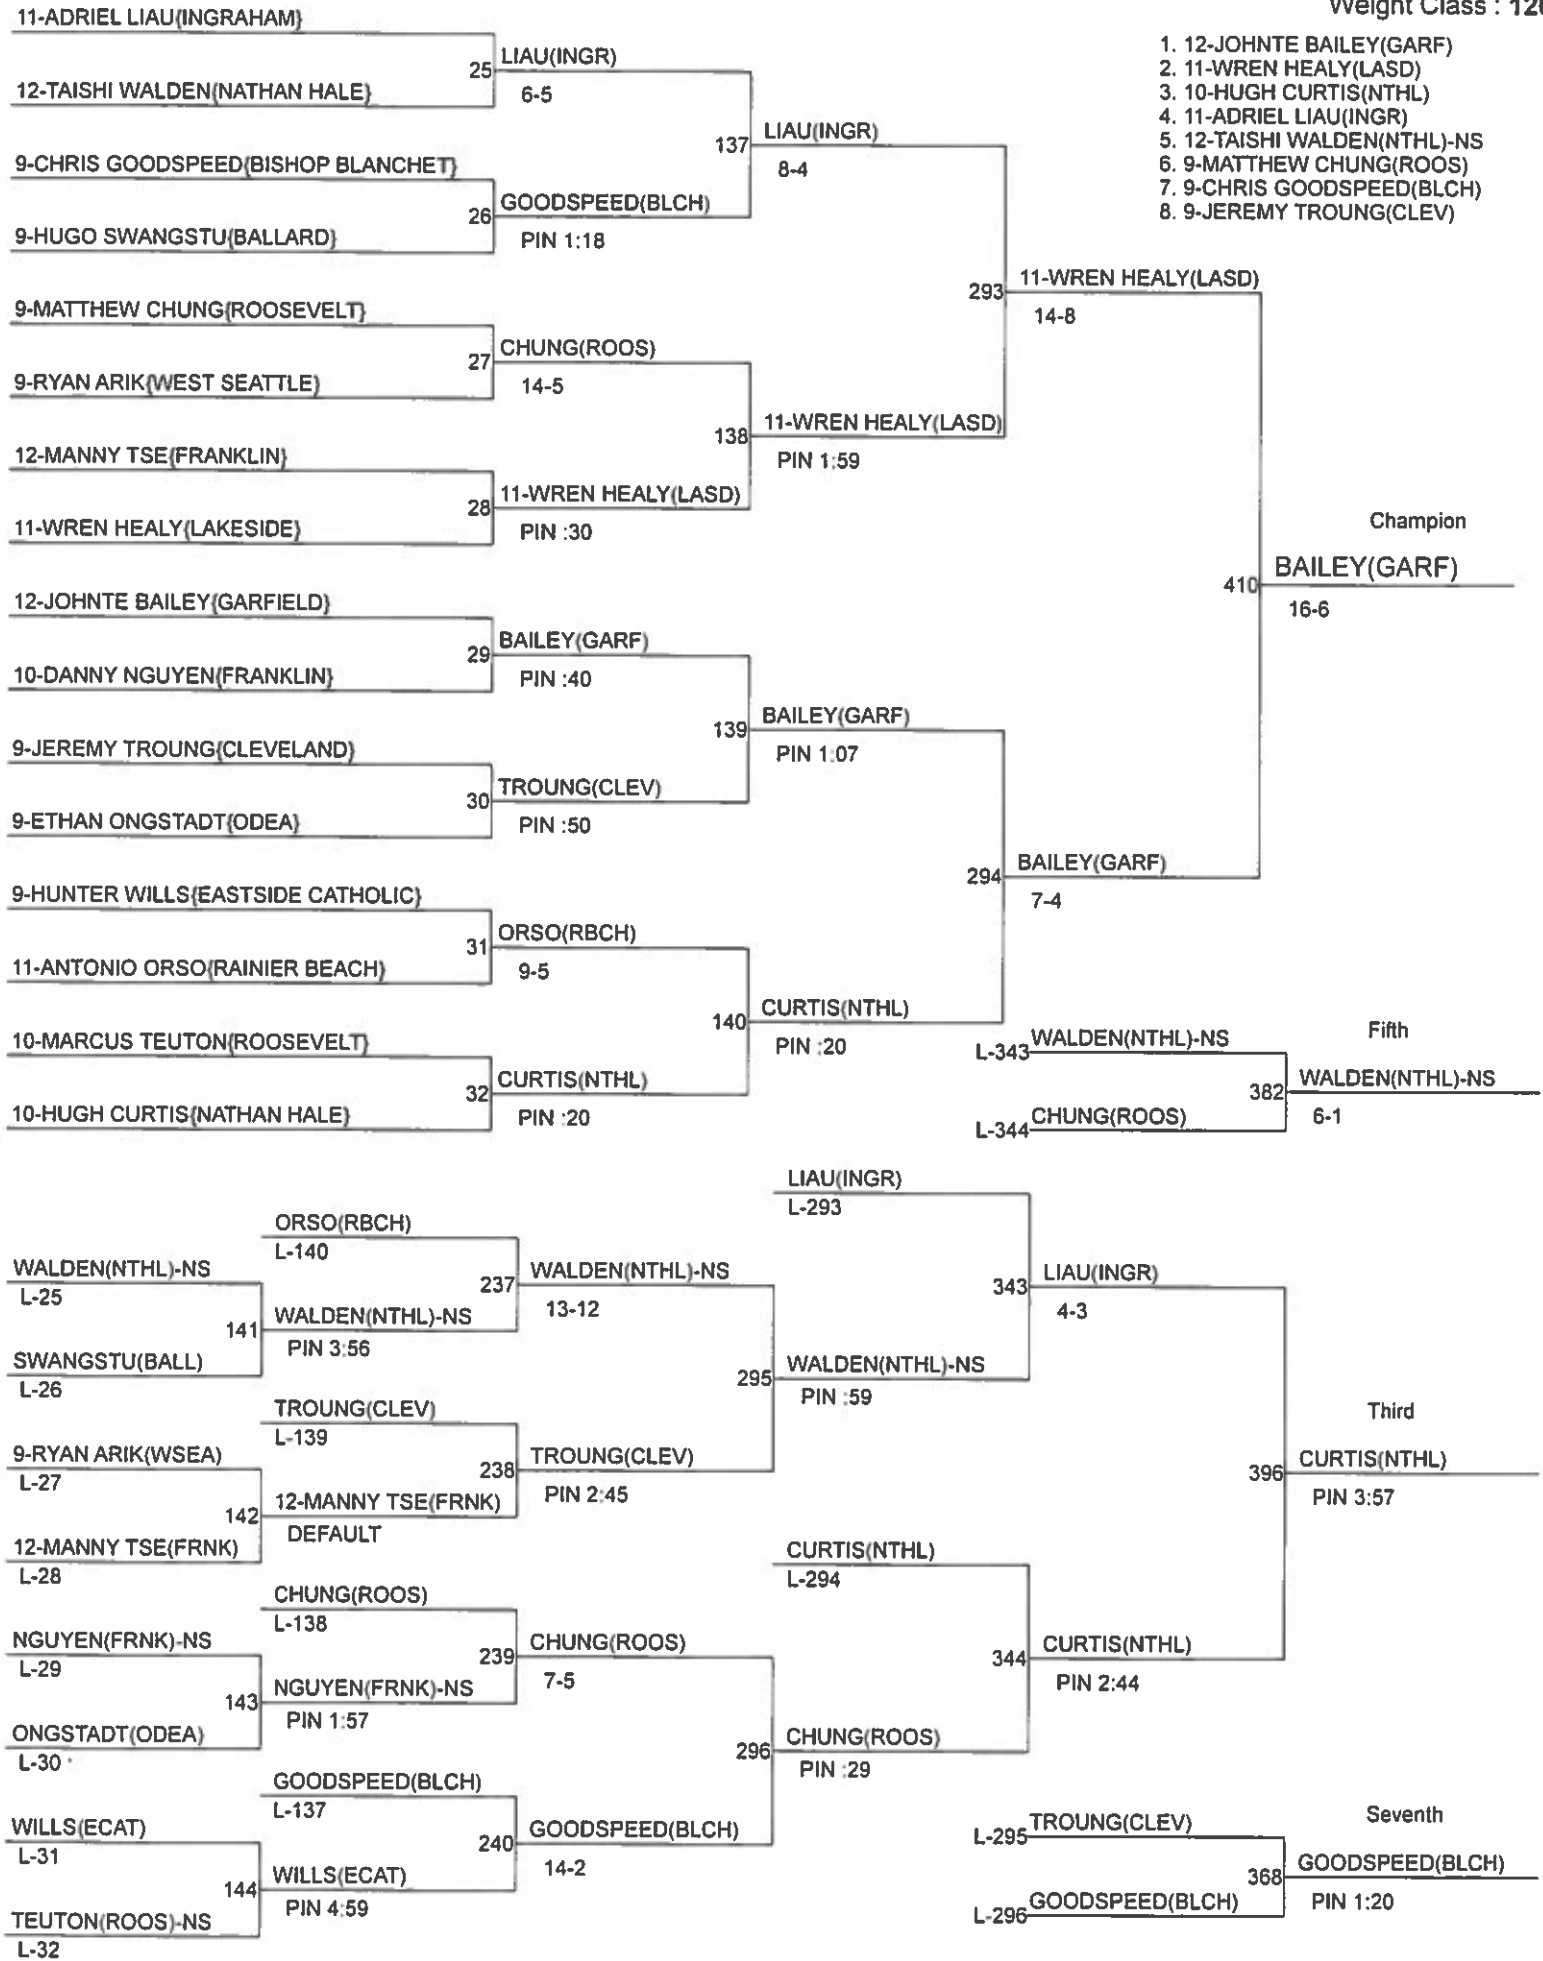

METRO CHAMPIONSHIPS

Weight Class : 126

1. 12-JOHNTE BAILEY(GARF)
2. 11-WREN HEALY(LASD)
3. 10-HUGH CURTIS(NTHL)
4. 11-ADRIEL LIAU(INGR)
5. 12-TAISHI WALDEN(NTHL)-NS
6. 9-MATTHEW CHUNG(ROOS)
7. 9-CHRIS GOODSPEED(BLCH)
8. 9-JEREMY TROUNG(CLEV)