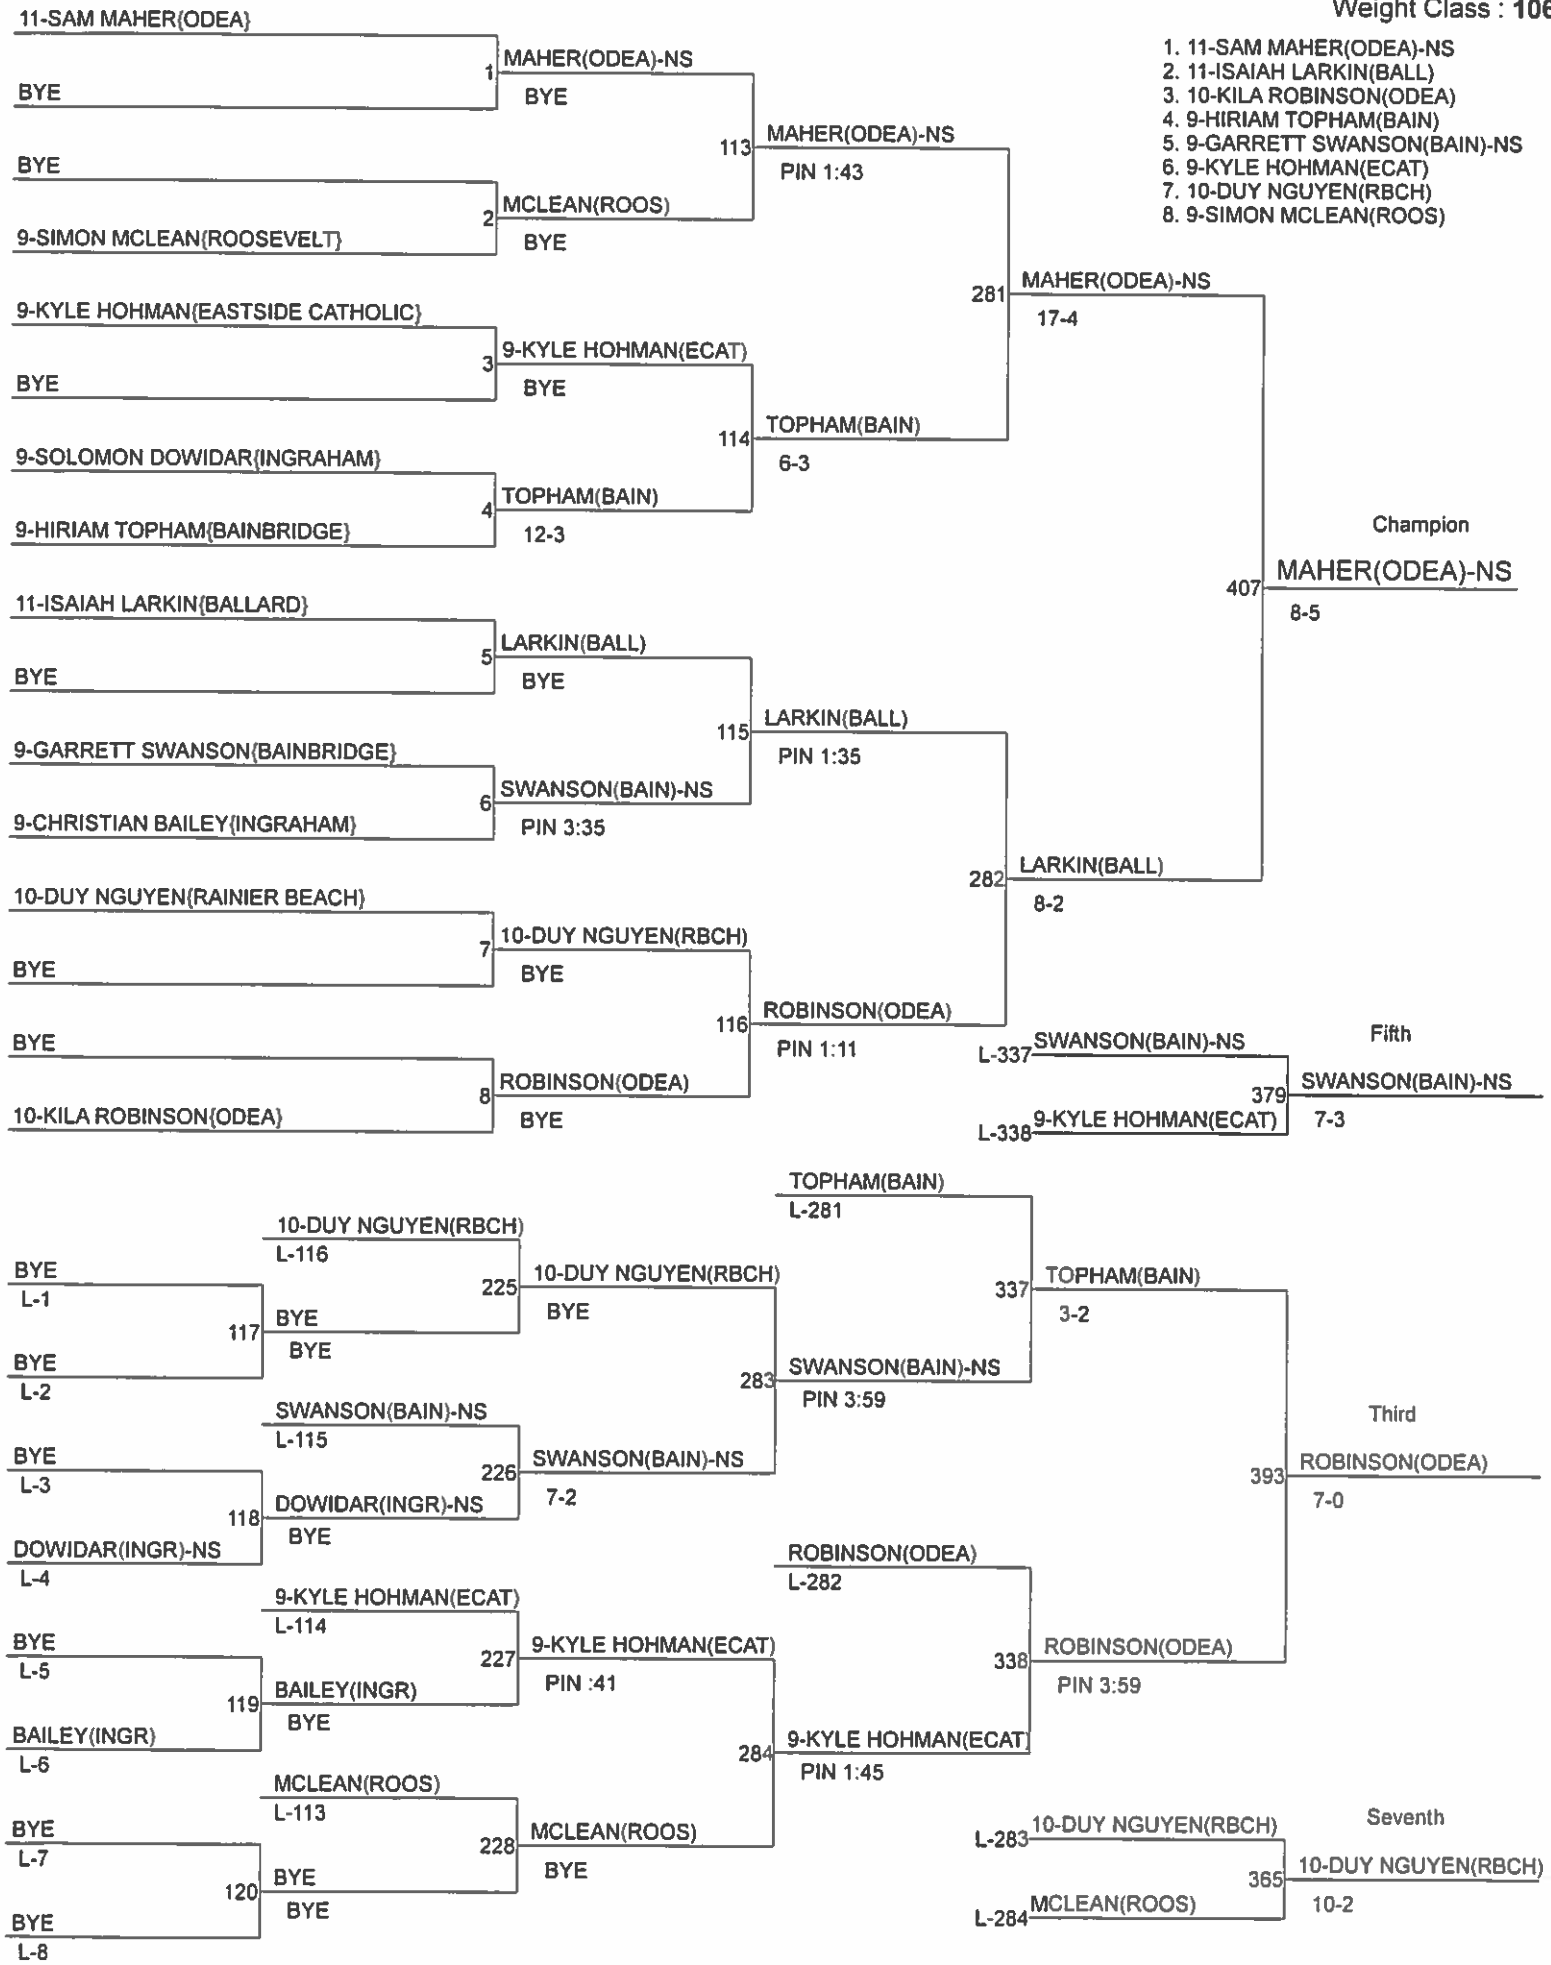

METRO CHAMPIONSHIPS

1..ODEA.....	229	8..CLEVELAND.....	85
2..RAINIER BEACH.....	145.5	9..CHIEF SEALTH.....	75.5
3..EASTSIDE CATHOLIC.....	121	10..WEST SEATTLE.....	74
4..BAINBRIDGE.....	109	11..FRANKLIN.....	72
5..INGRAHAM.....	105	12..BISHOP BLANCHET.....	62
6..NATHAN HALE.....	102	13..ROOSEVELT.....	60.5
7..BALLARD.....	91	14..GARFIELD.....	55
		15..LAKESIDE.....	53.5

METRO CHAMPIONSHIPS

Weight Class : 106

1. 11-SAM MAHER(ODEA)-NS
2. 11-ISAIAH LARKIN(BALL)
3. 10-KILA ROBINSON(ODEA)
4. 9-HIRIAM TOPHAM(BAIN)
5. 9-GARRETT SWANSON(BAIN)-NS
6. 9-KYLE HOHMAN(ECAT)
7. 10-DUY NGUYEN(RBCH)
8. 9-SIMON MCLEAN(ROOS)