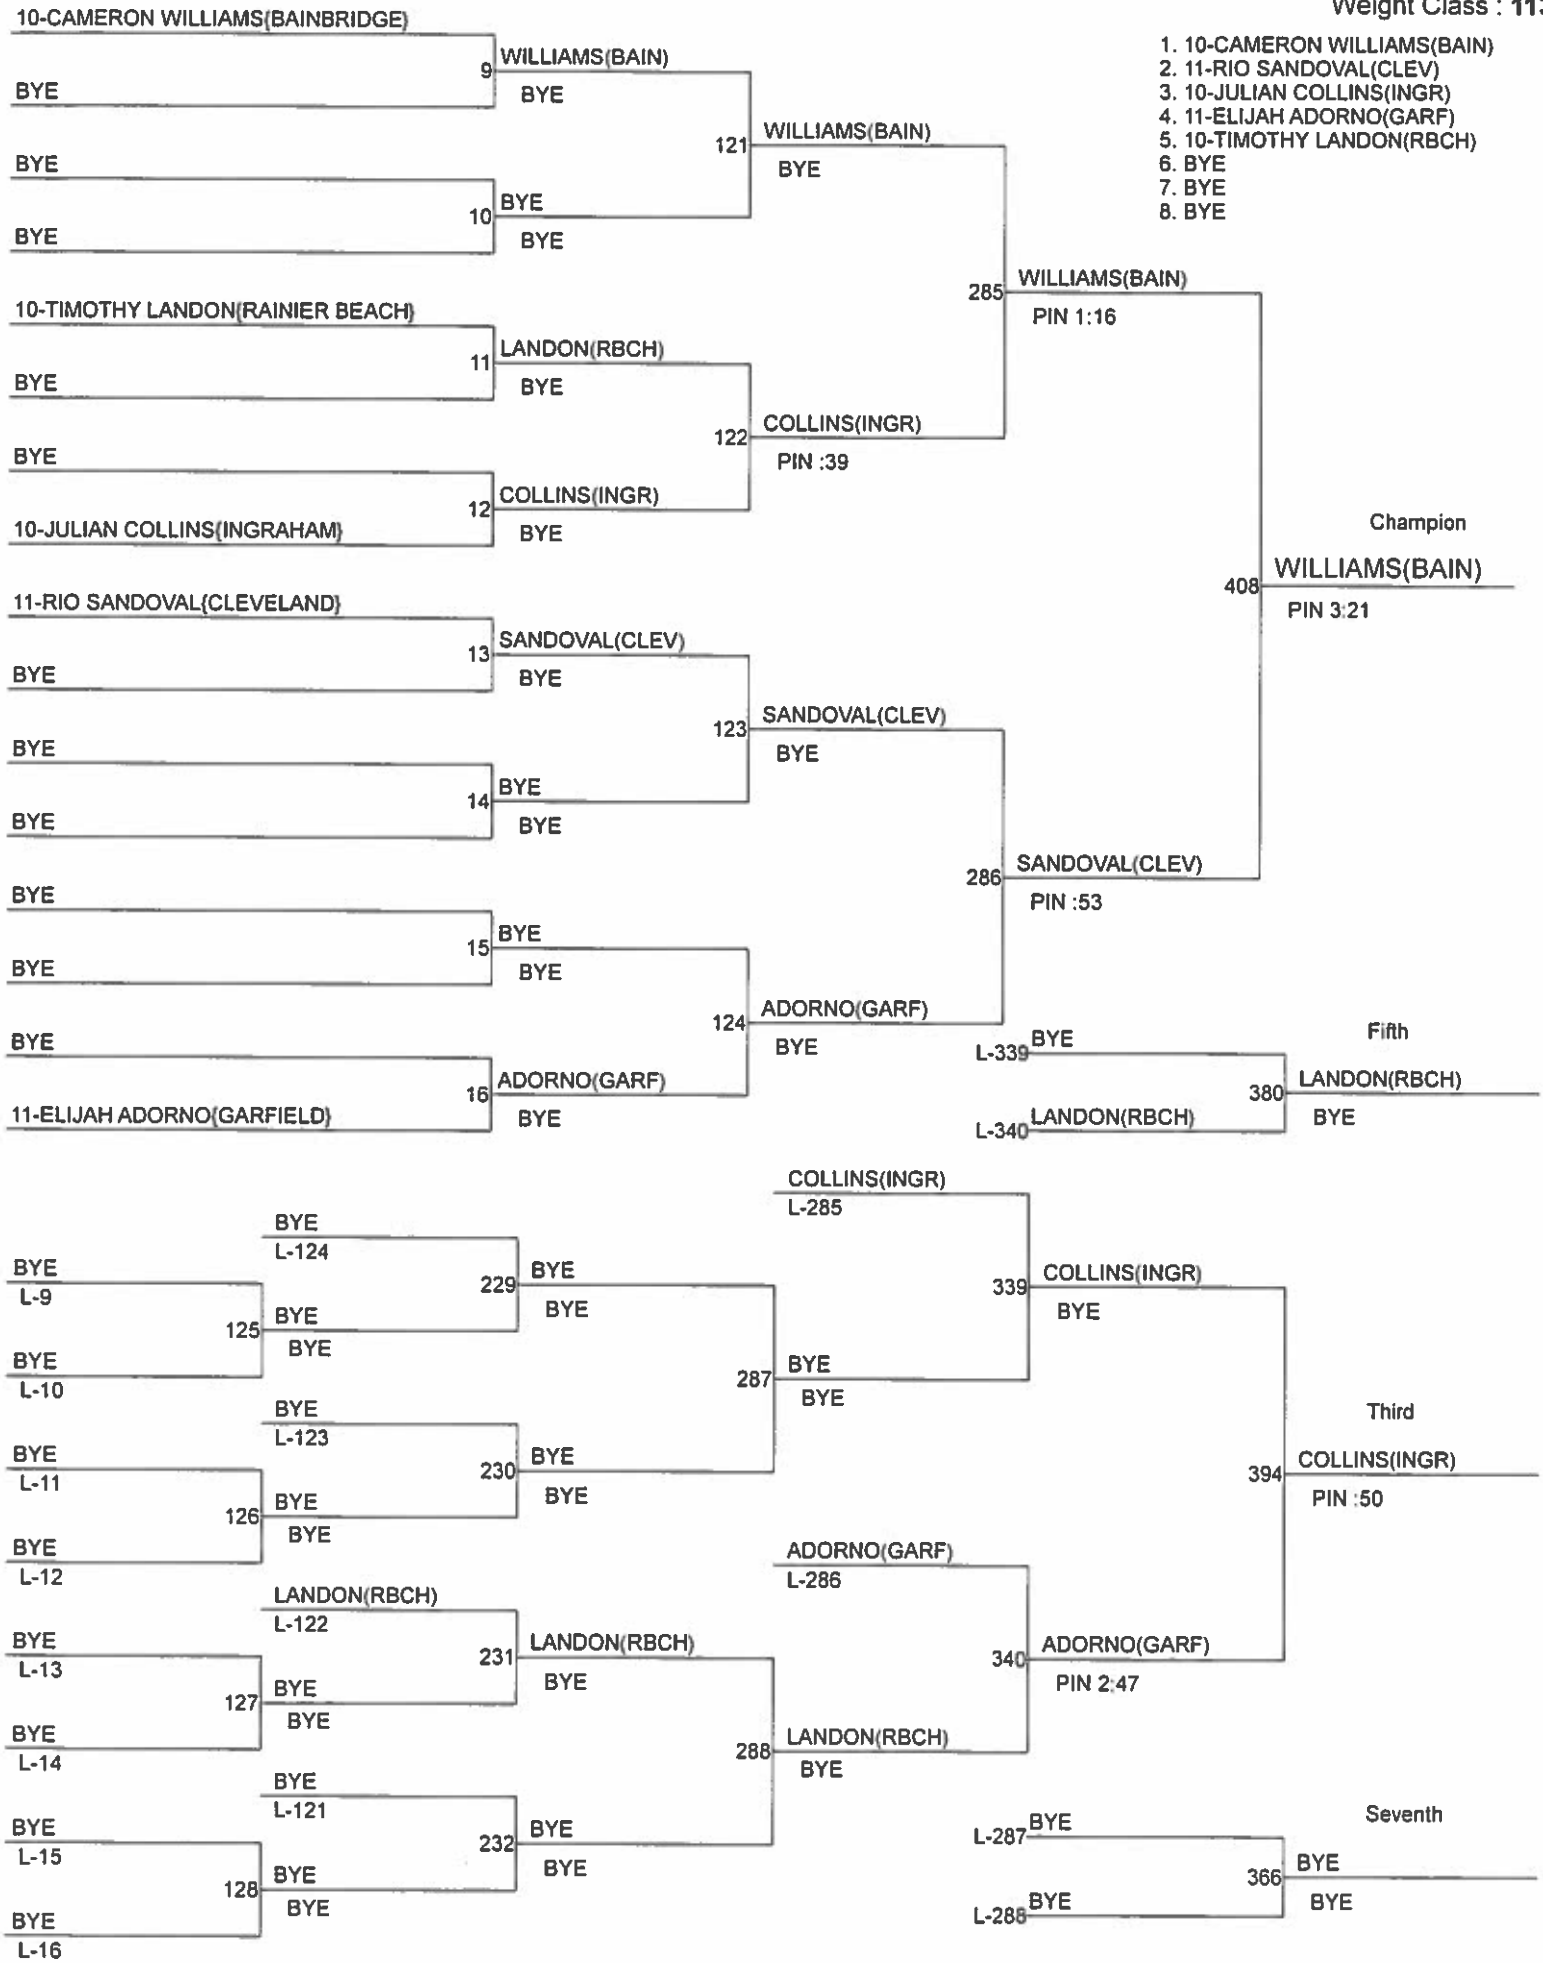

METRO CHAMPIONSHIPS

Weight Class : 113