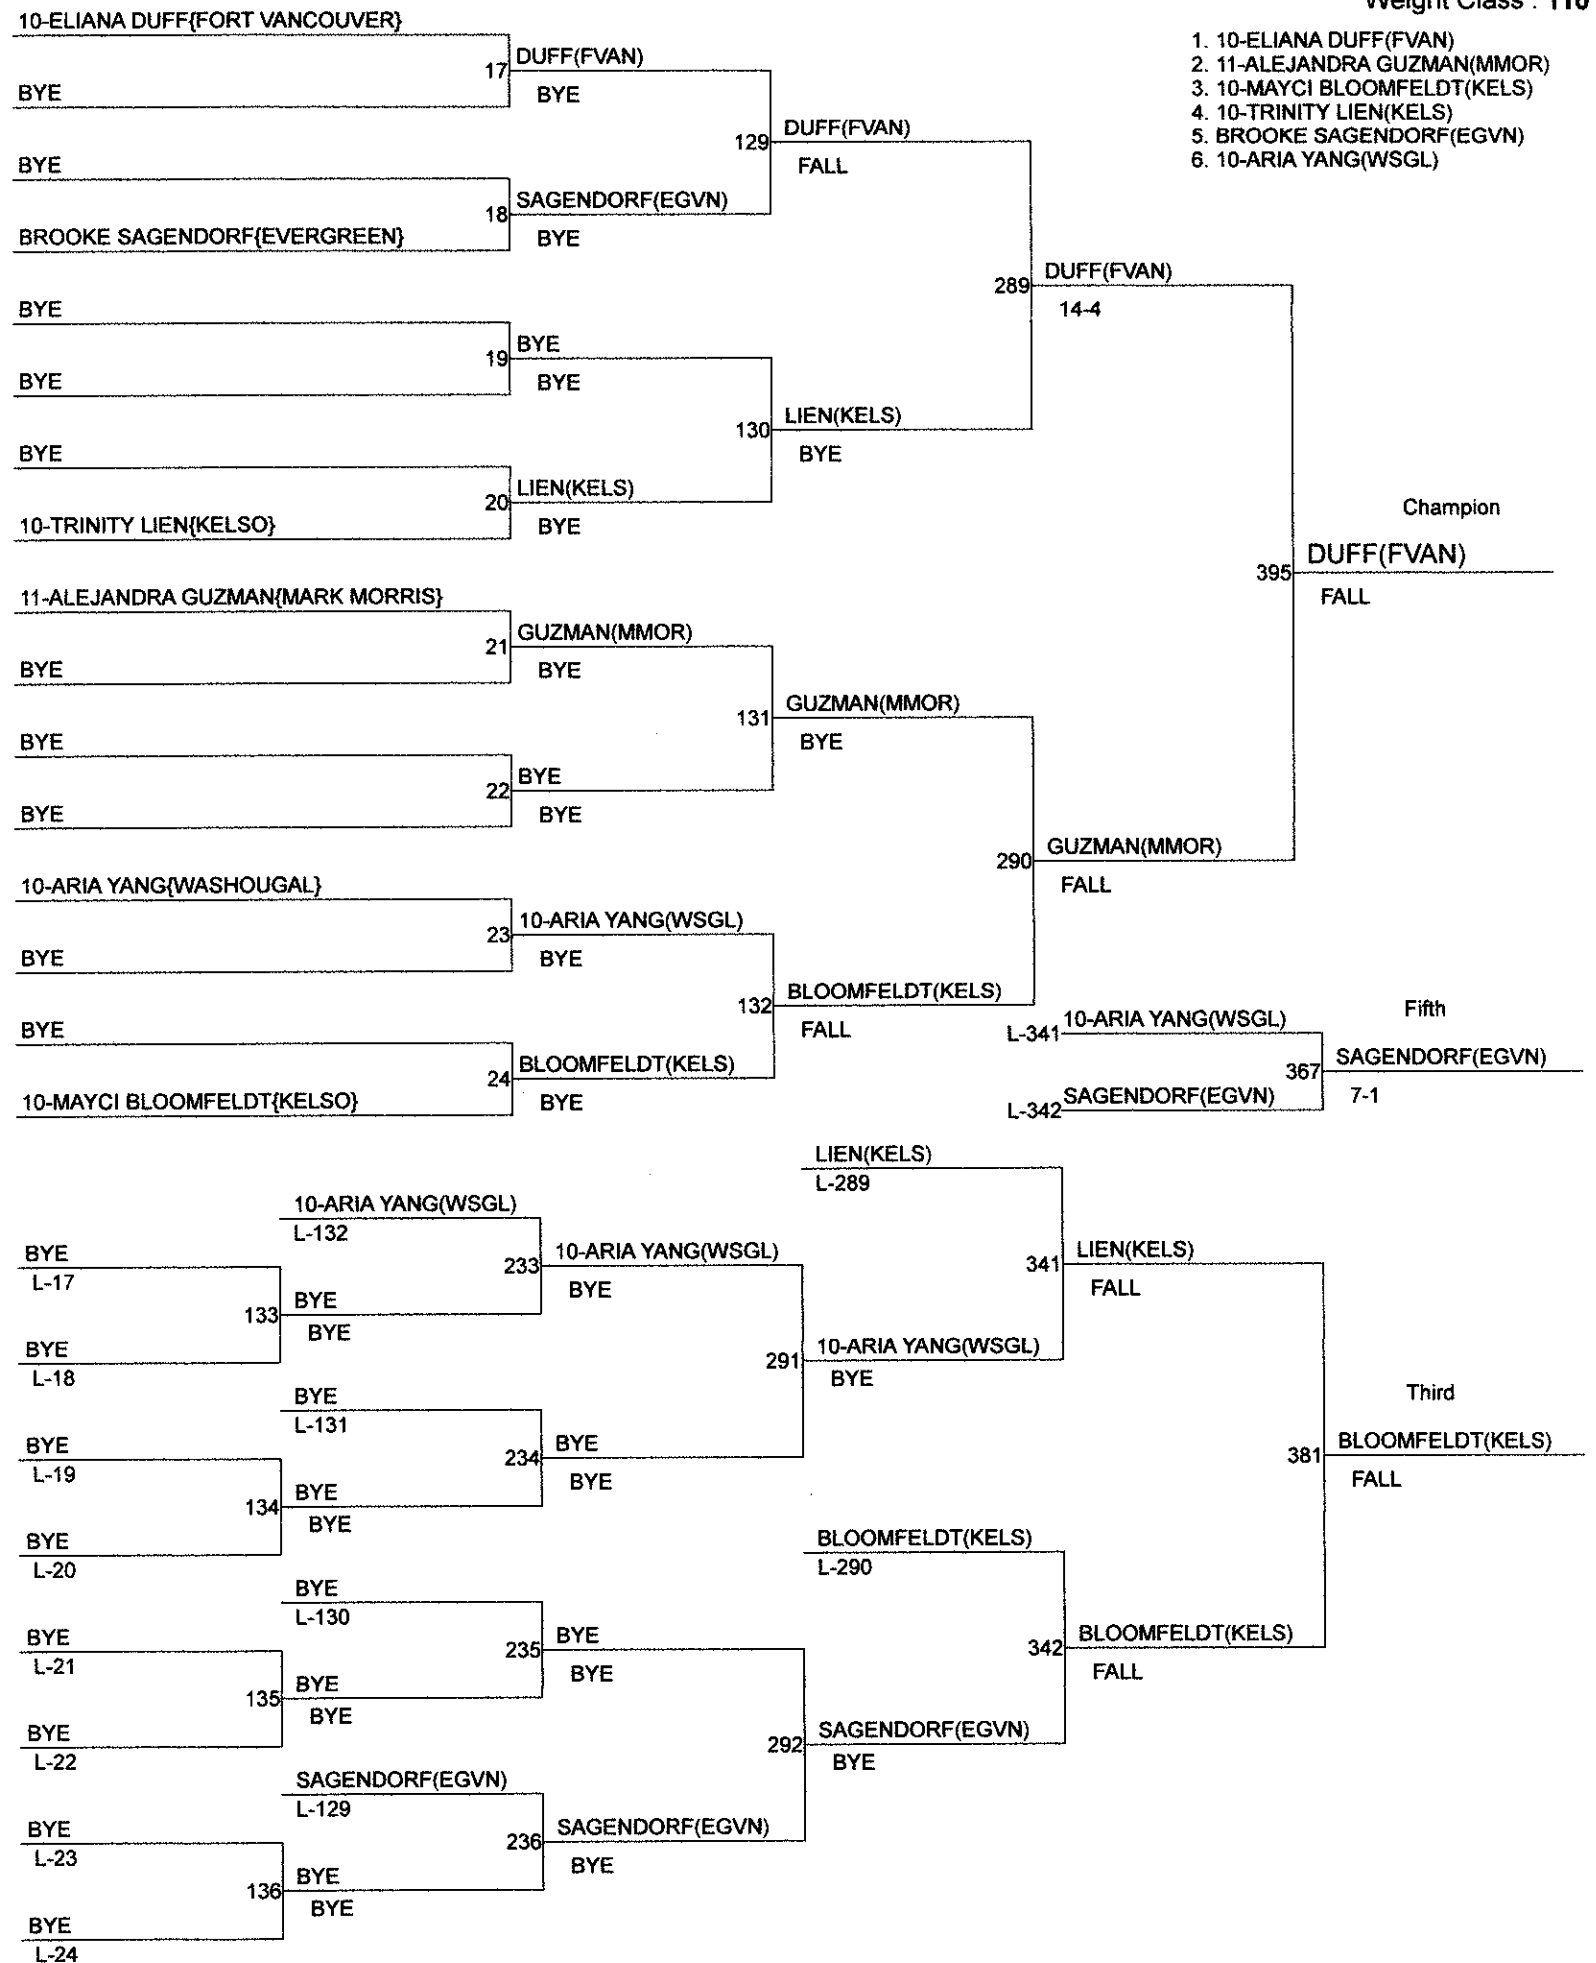

District IV South Girls Sub-Regional Wrestling Championships

Weight Class : 110

1. 10-ELIANA DUFF(FVAN)
2. 11-ALEJANDRA GUZMAN(MMOR)
3. 10-MAYCI BLOOMFELDT(KELS)
4. 10-TRINITY LIEN(KELS)
5. BROOKE SAGENDORF(EGVN)
6. 10-ARIA YANG(WSGL)