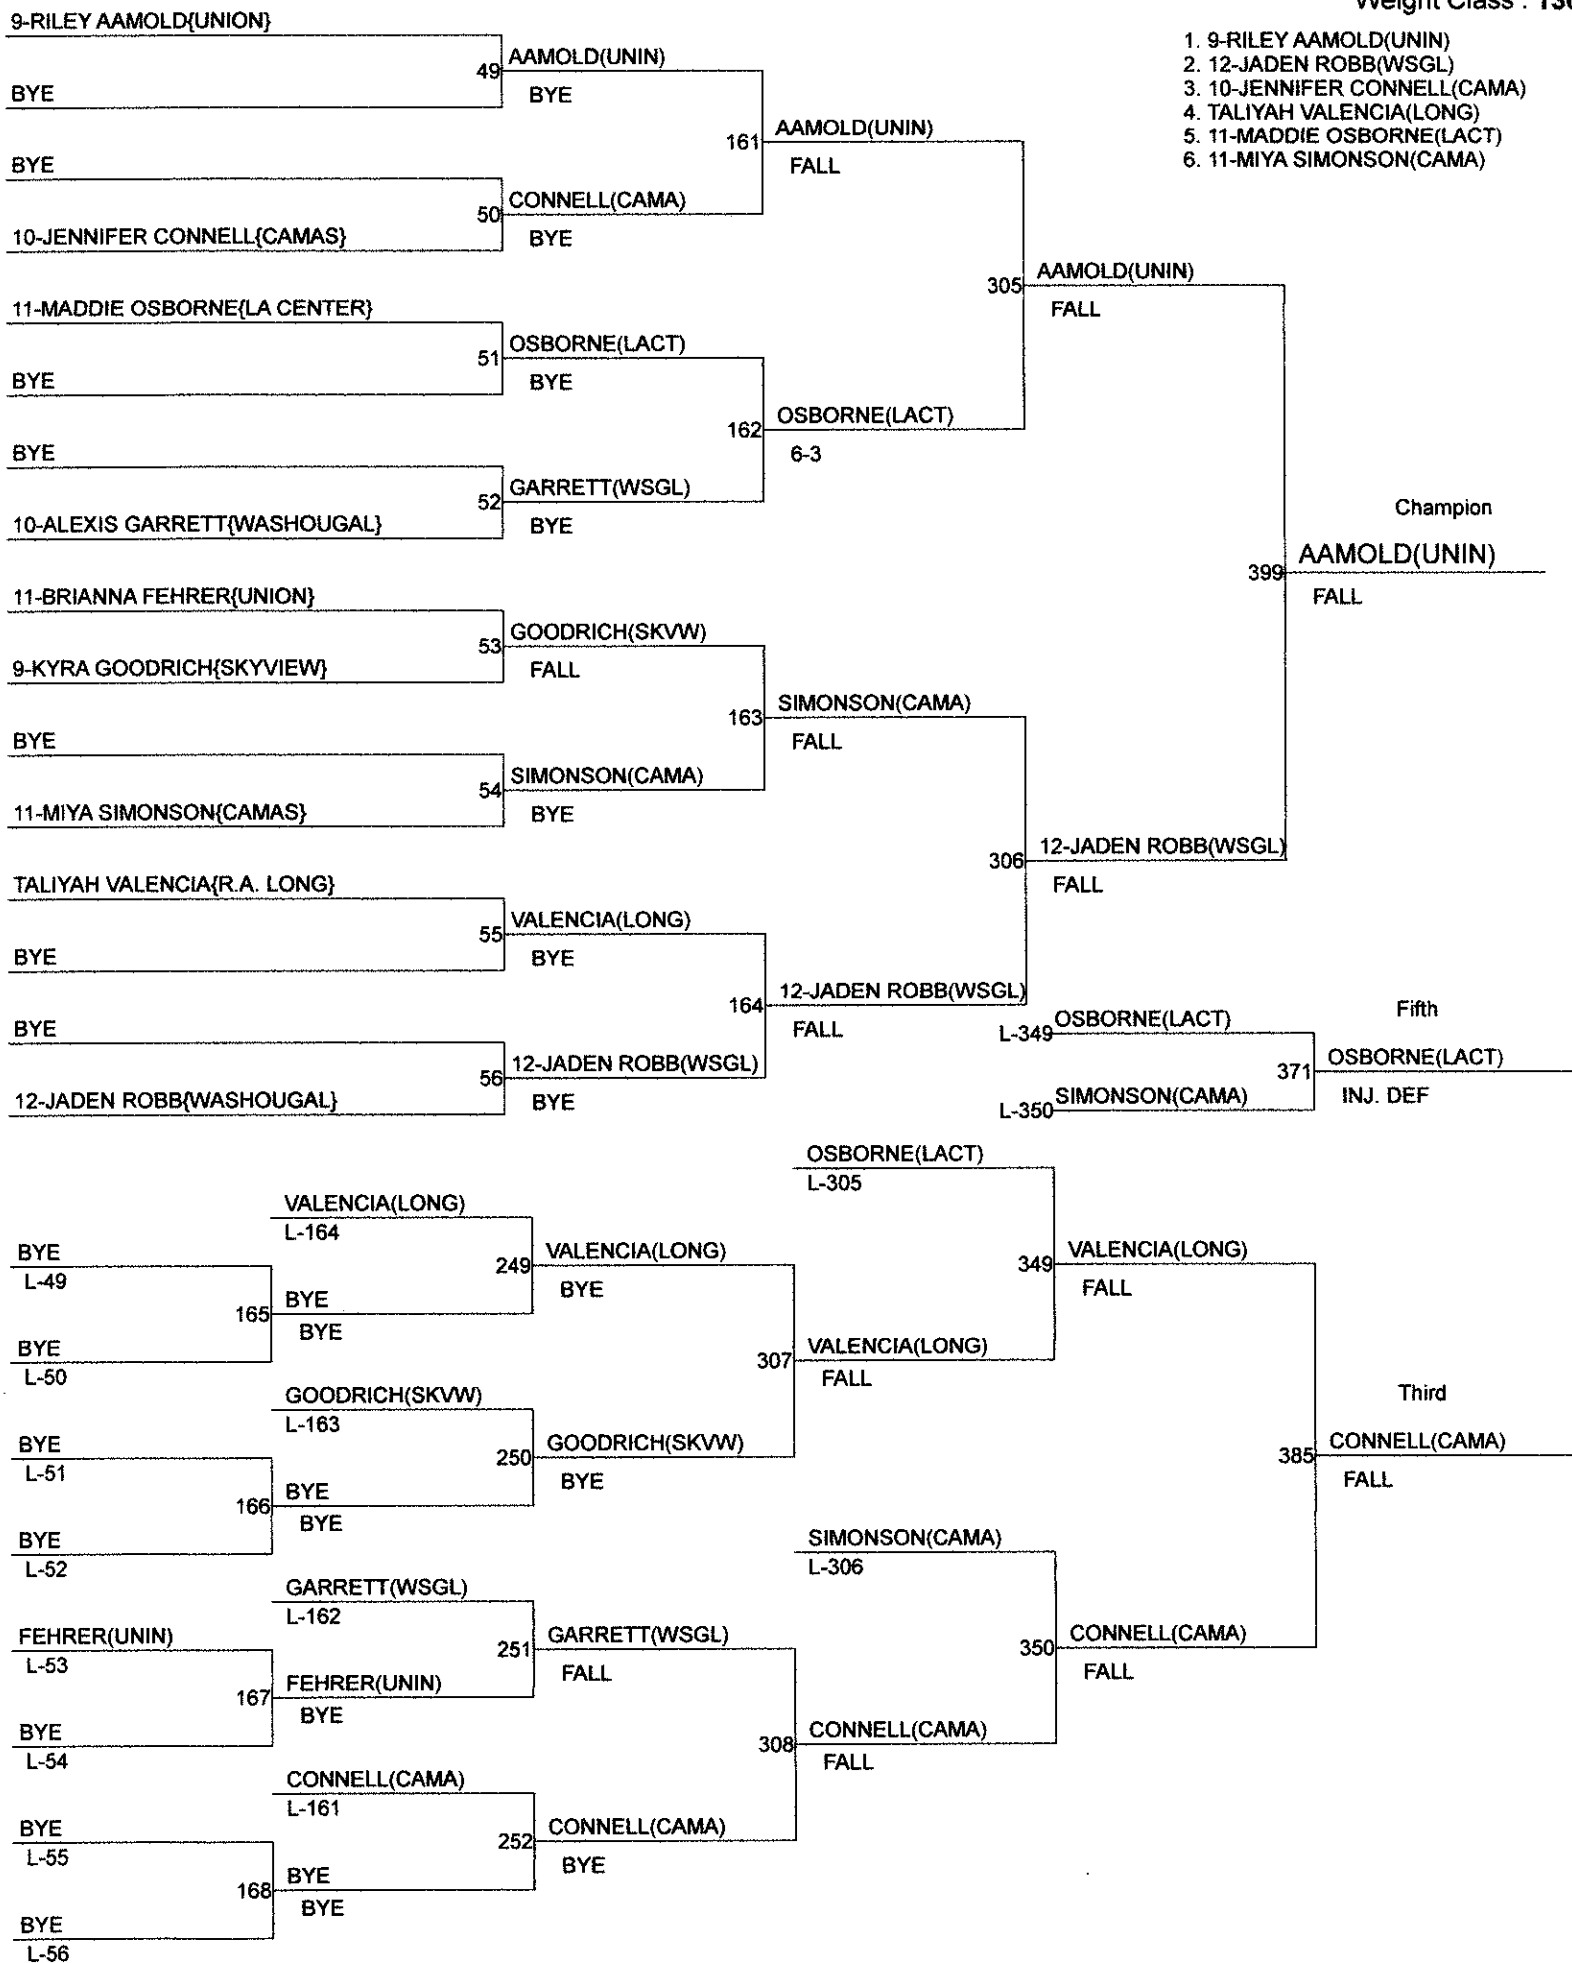

District IV South Girls Sub-Regional Wrestling Championships

Weight Class : 130

1. 9-RILEY AAMOLD(UNIN)
2. 12-JADEN ROBB(WSGL)
3. 10-JENNIFER CONNELL(CAMA)
4. TALIJAH VALENCIA(LONG)
5. 11-MADDIE OSBORNE(LACT)
6. 11-MIYA SIMONSON(CAMA)