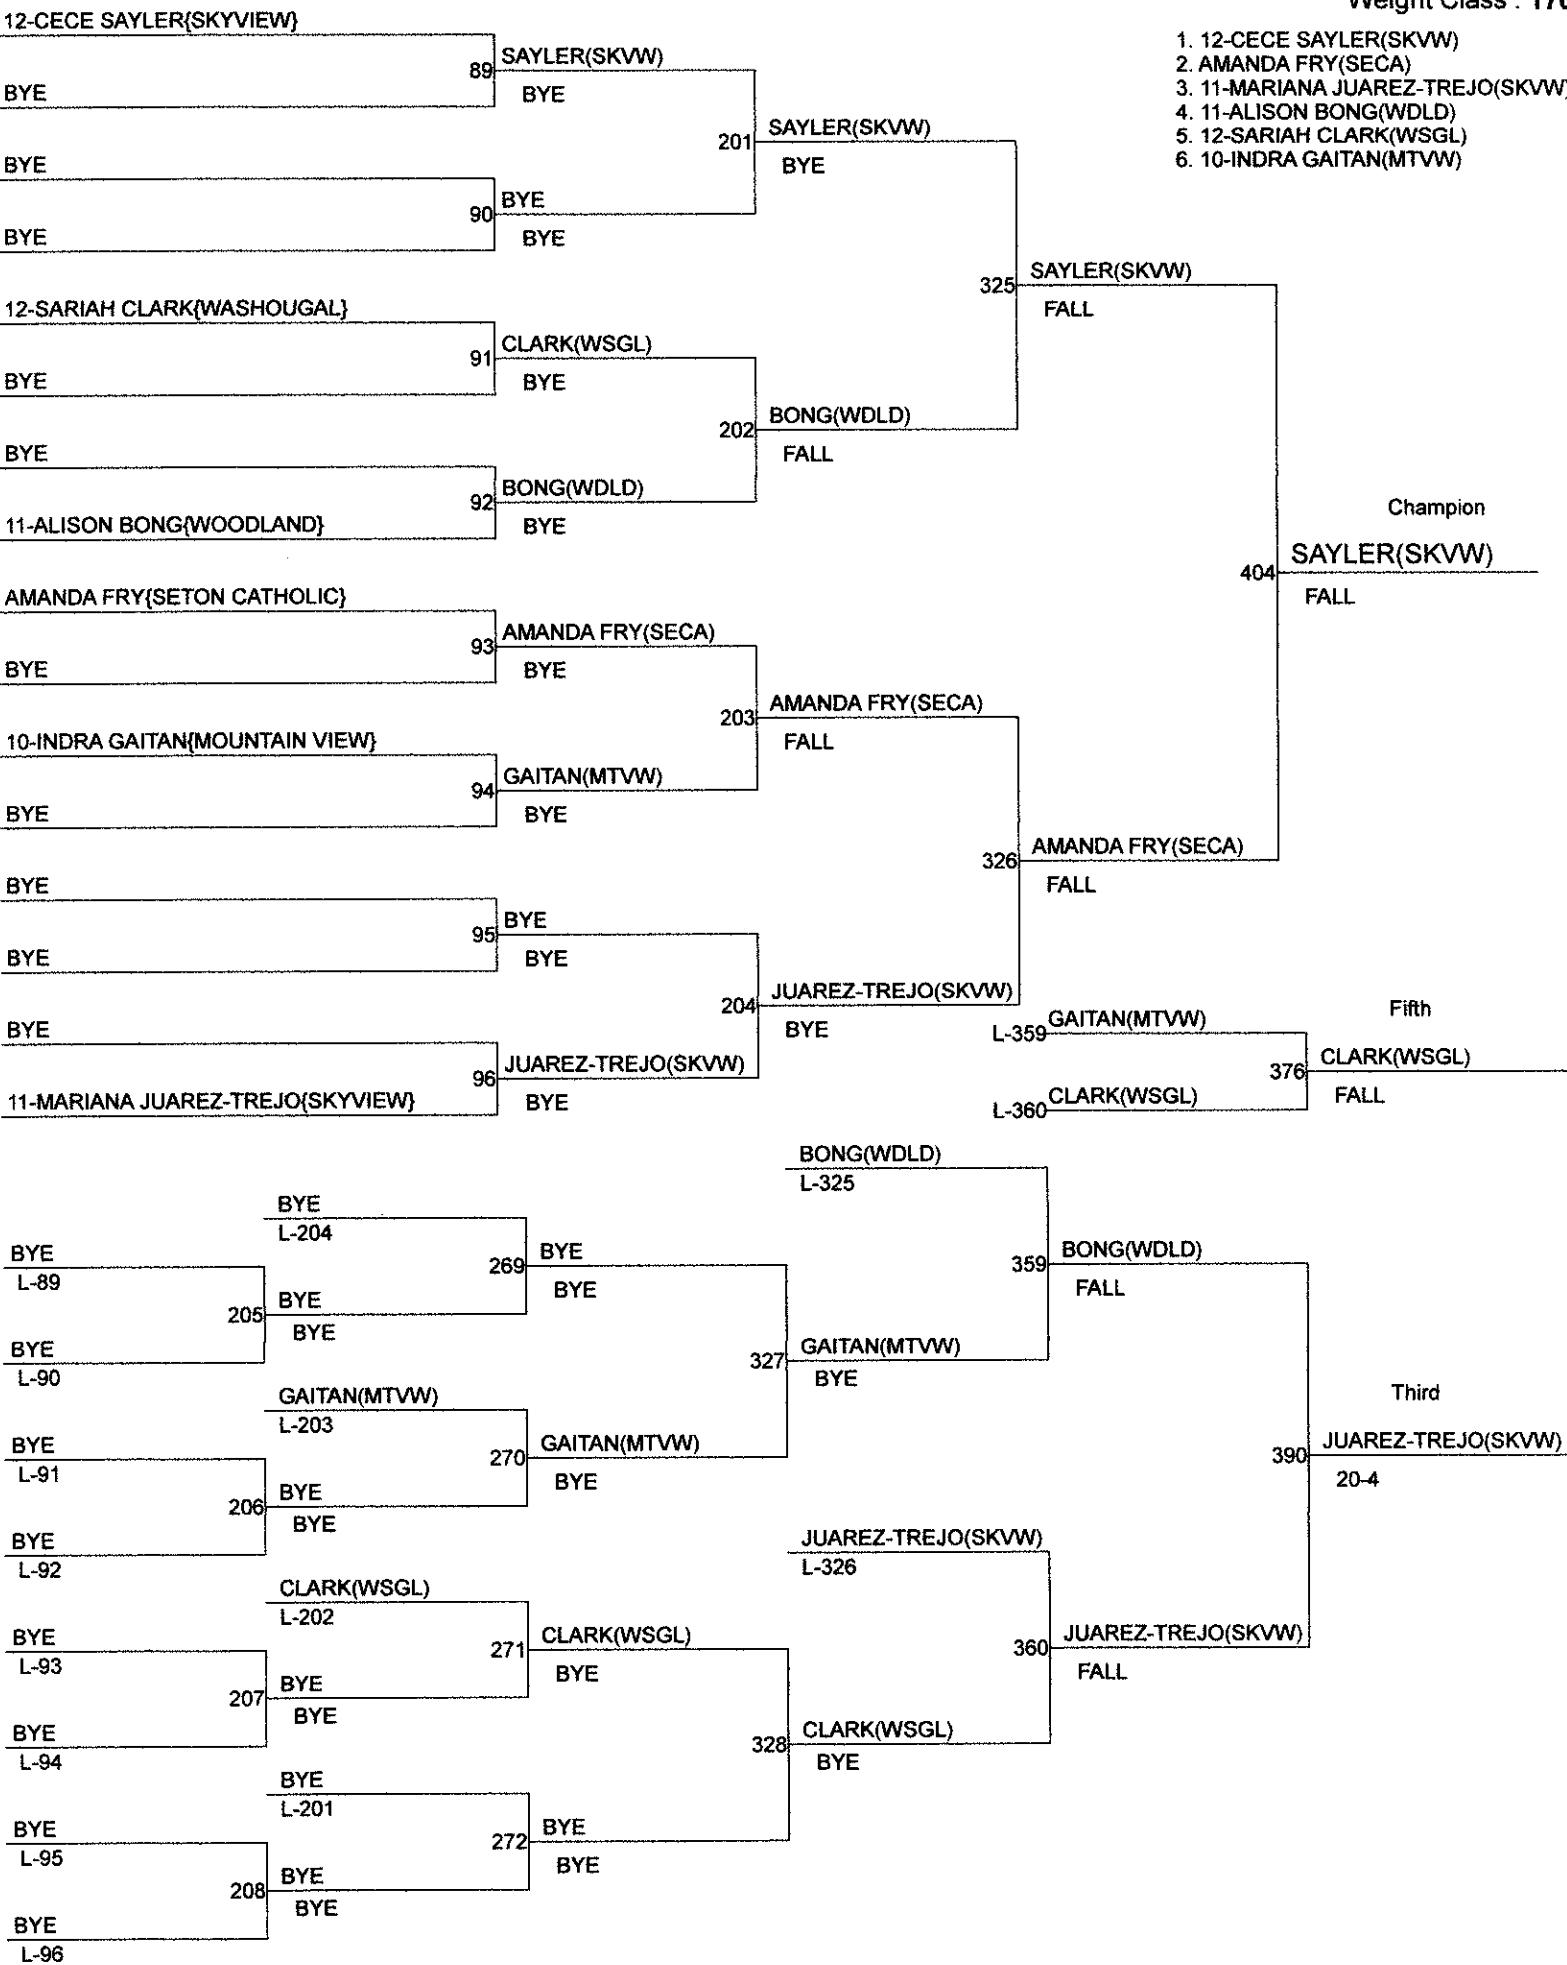

District IV South Girls Sub-Regional Wrestling Championships

Weight Class : 170

1. 12-CECE SAYLER(SKVV)
2. AMANDA FRY(SECA)
3. 11-MARIANA JUAREZ-TREJO(SKVV)
4. 11-ALISON BONG(WDLD)
5. 12-SARIAH CLARK(WSGL)
6. 10-INDRA GAITAN(MTVW)