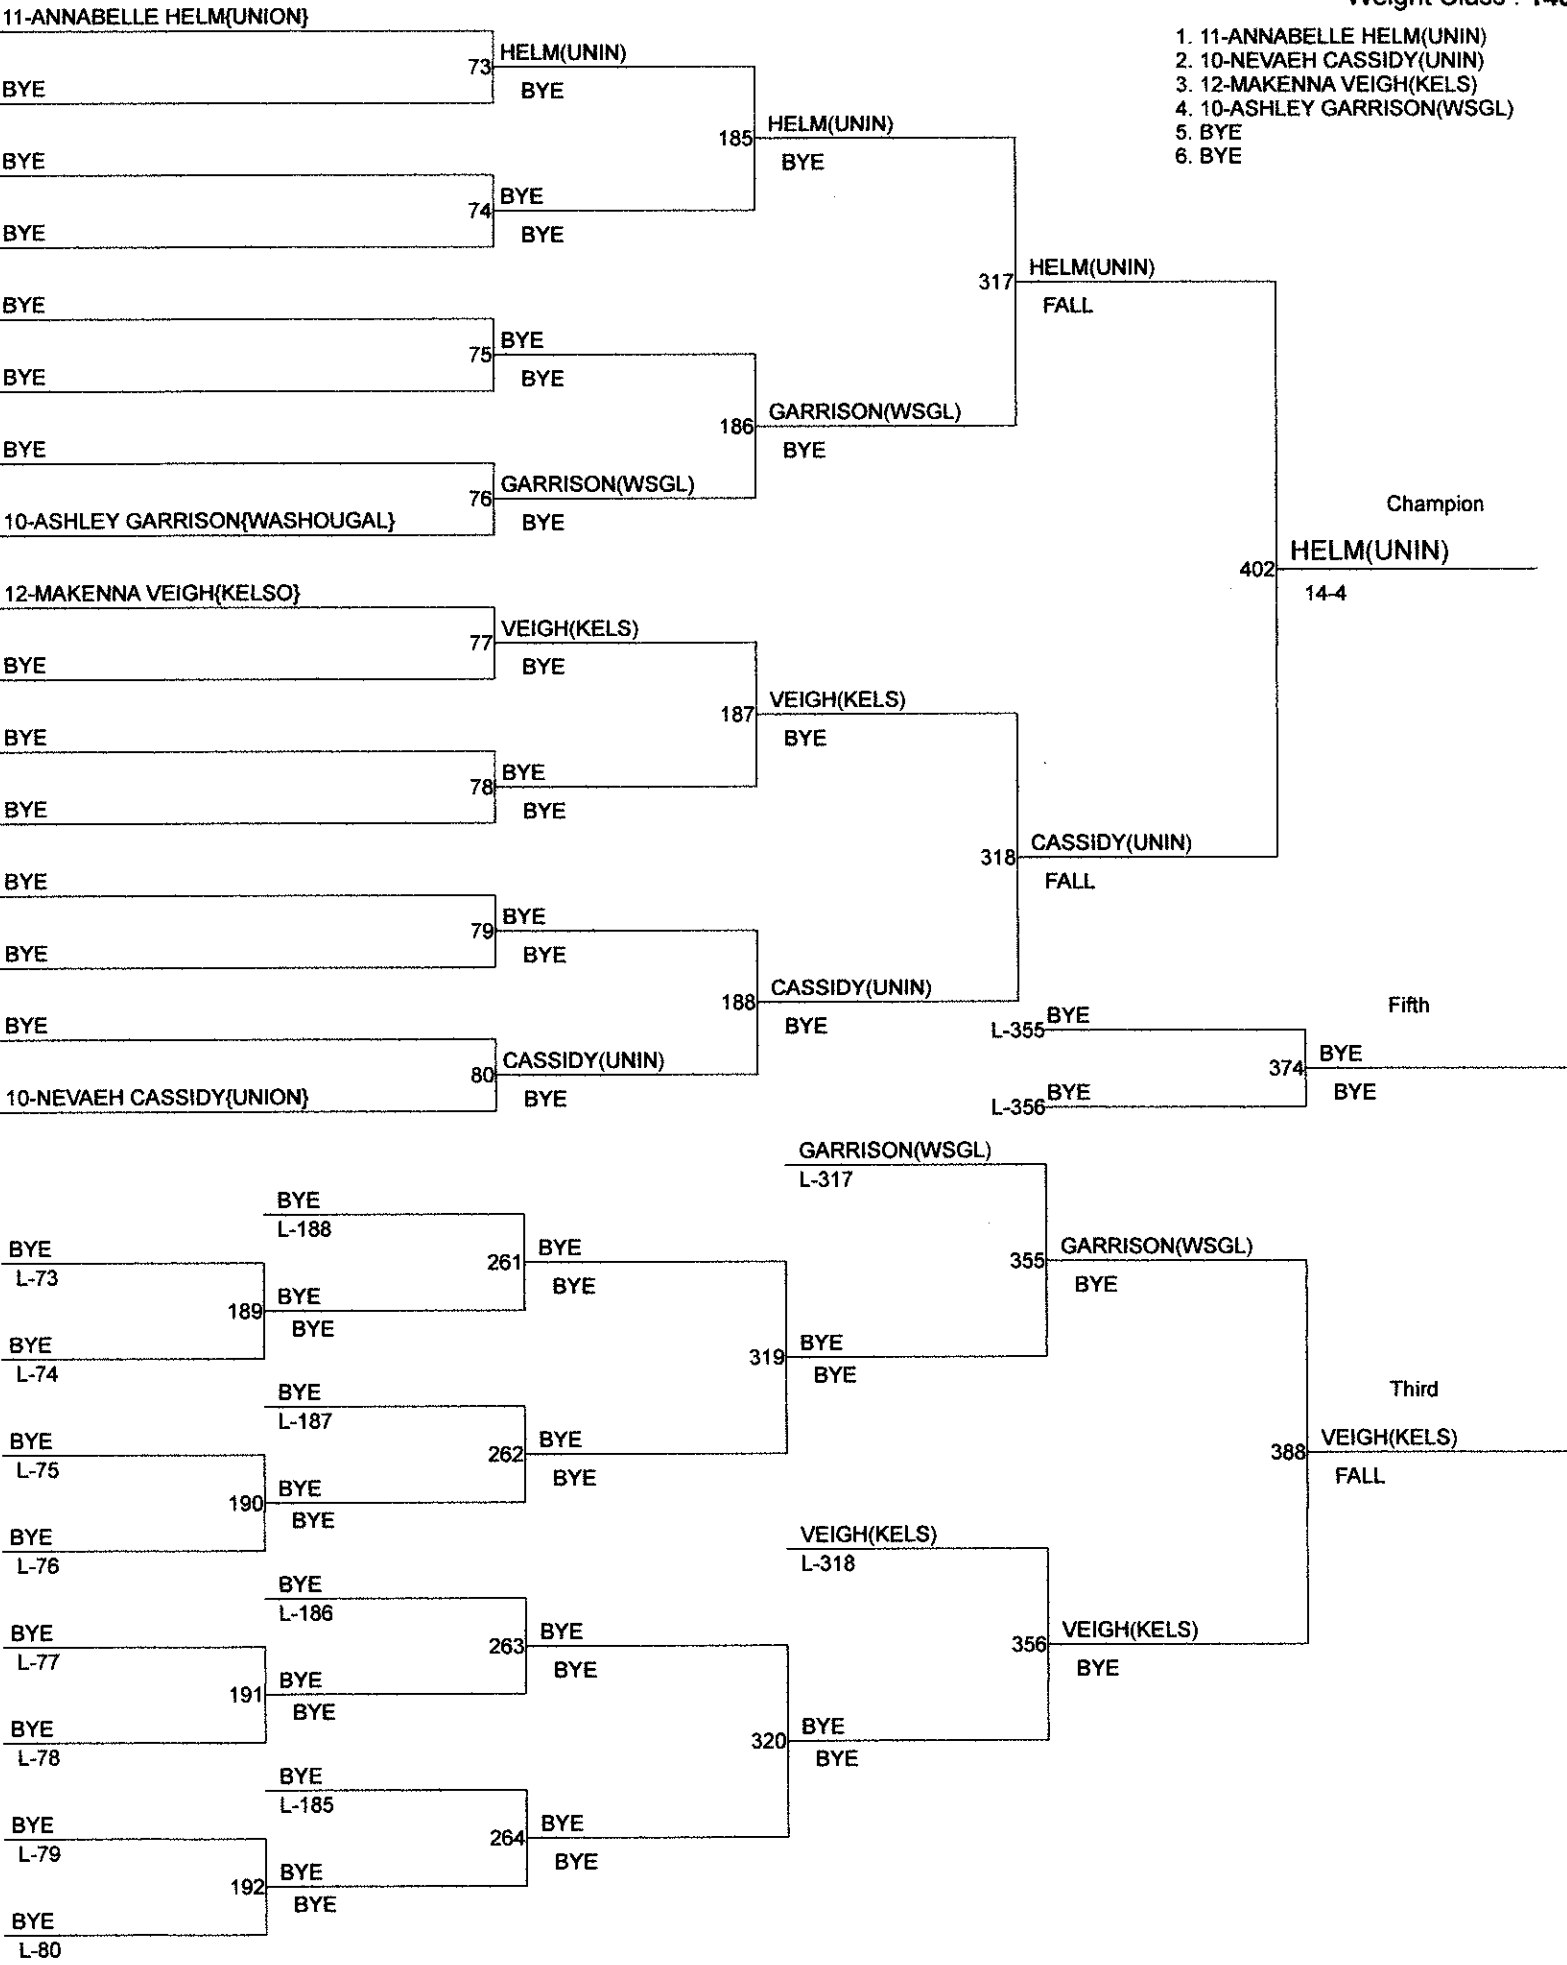

District IV South Girls Sub-Regional Wrestling Championships

Weight Class : 145

1. 11-ANNABELLE HELM(UNIN)
2. 10-NEVAEH CASSIDY(UNIN)
3. 12-MAKENNA VEIGH(KELS)
4. 10-ASHLEY GARRISON(WSGL)
5. BYE
6. BYE