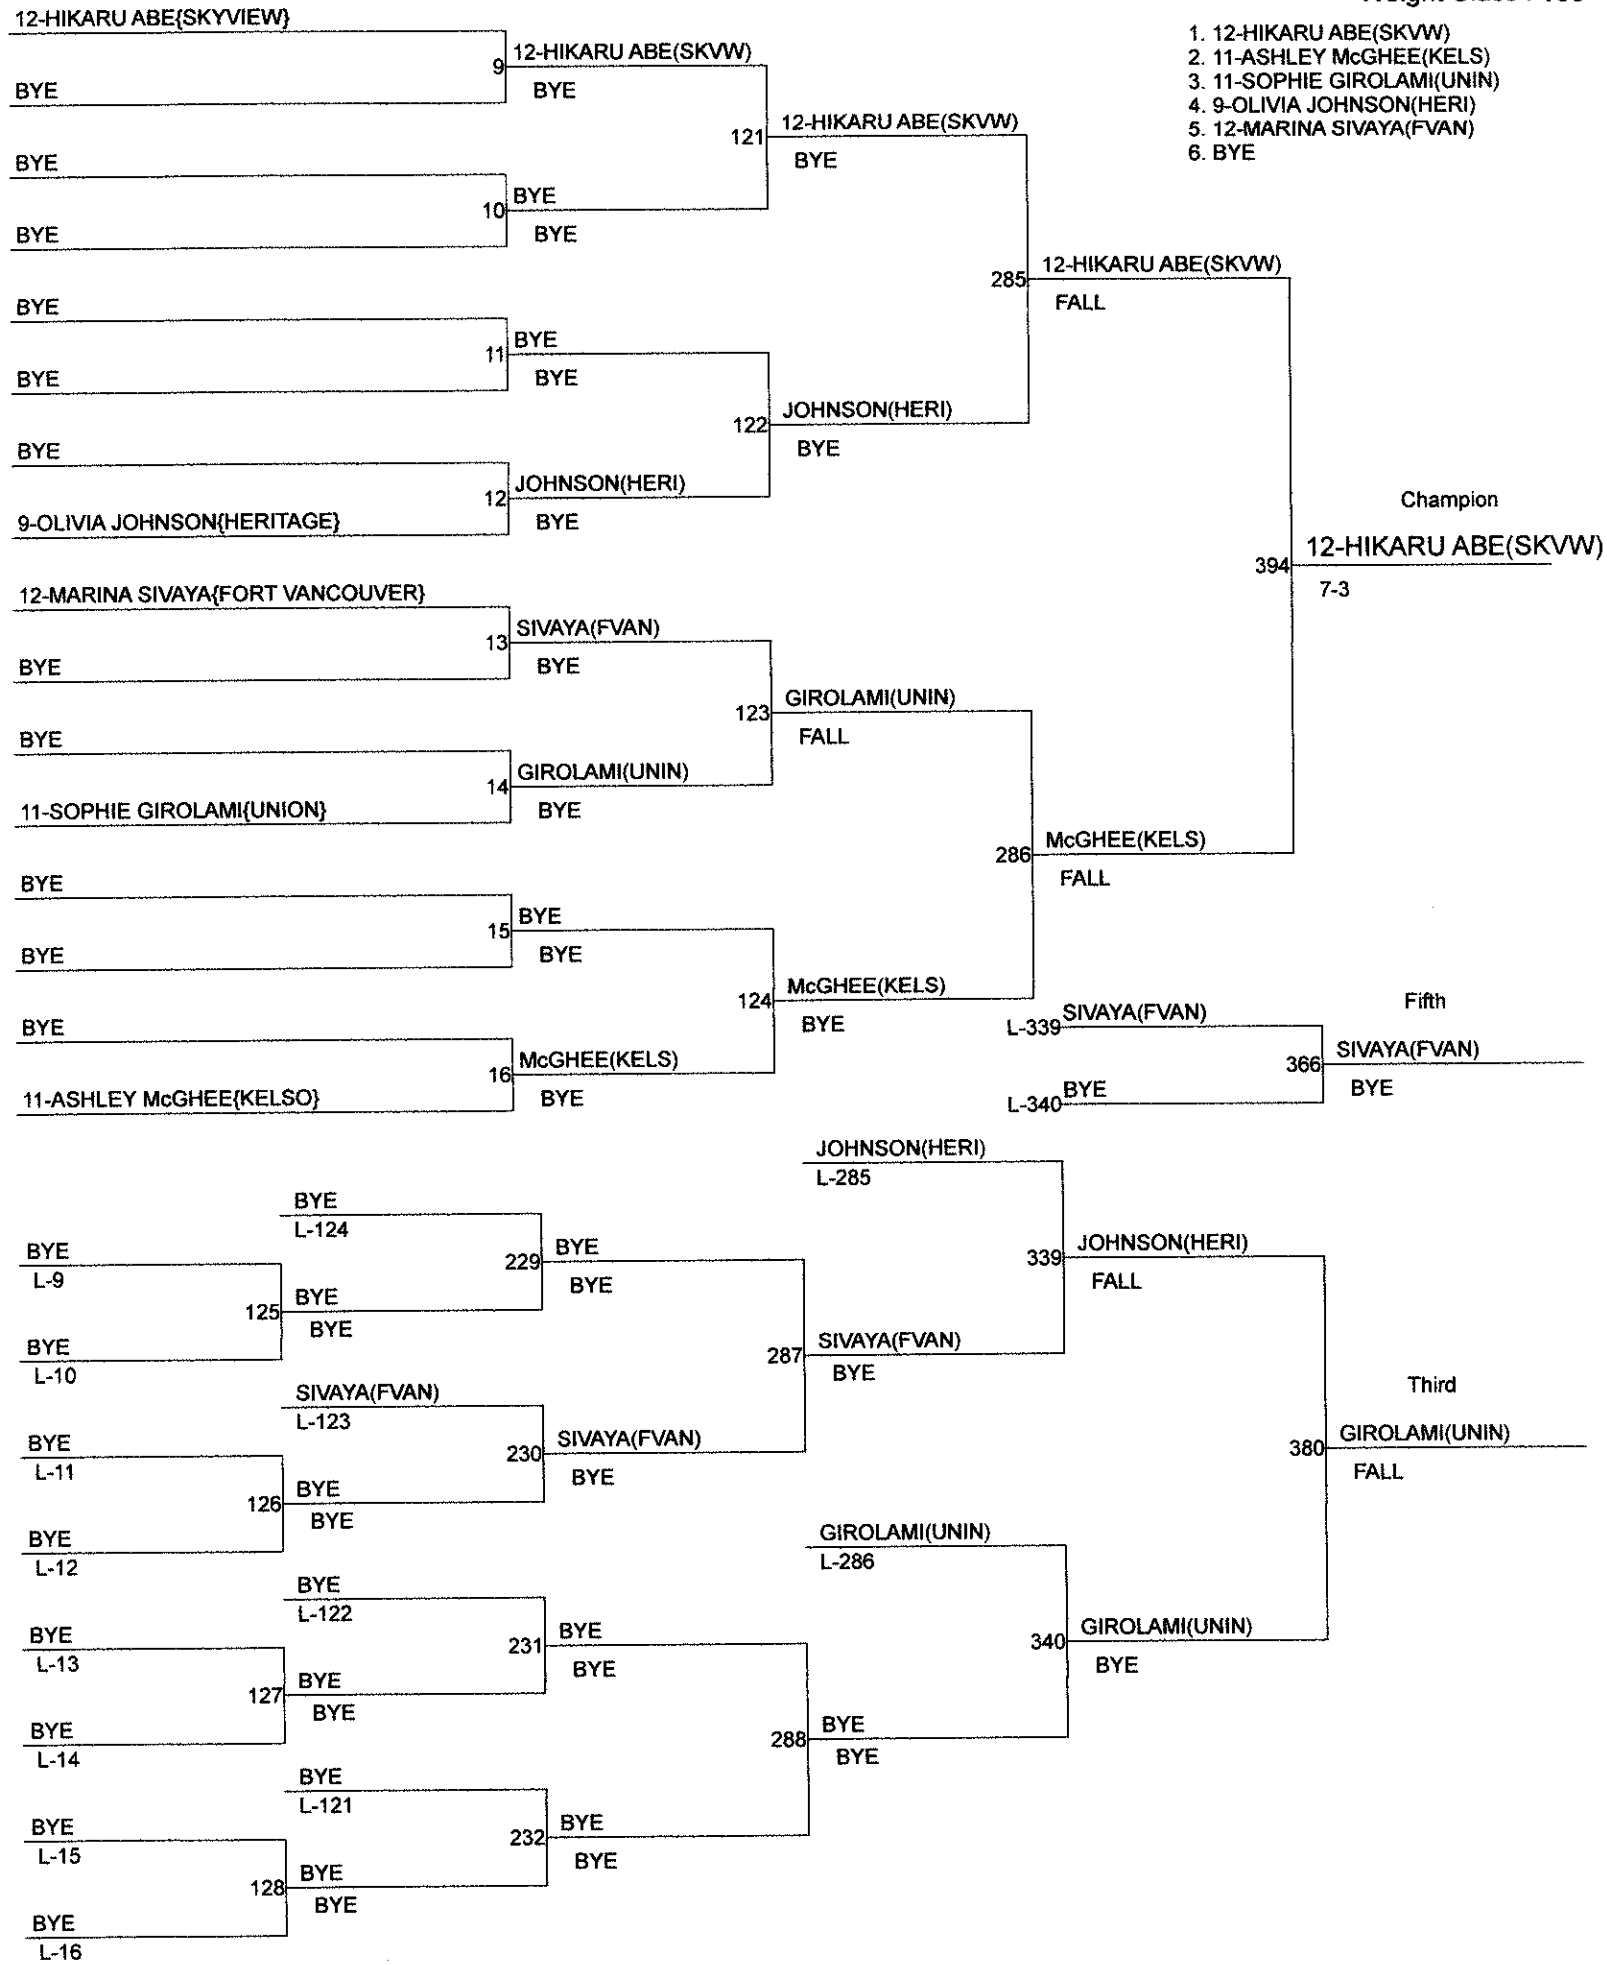

District IV South Girls Sub-Regional Wrestling Championships

Weight Class : 105

1. 12-HIKARU ABE(SKVW)
2. 11-ASHLEY McGHEE(KELS)
3. 11-SOPHIE GIROLAMI(UNIN)
4. 9-OLIVIA JOHNSON(HERI)
5. 12-MARINA SIVAYA(FVAN)
6. BYE