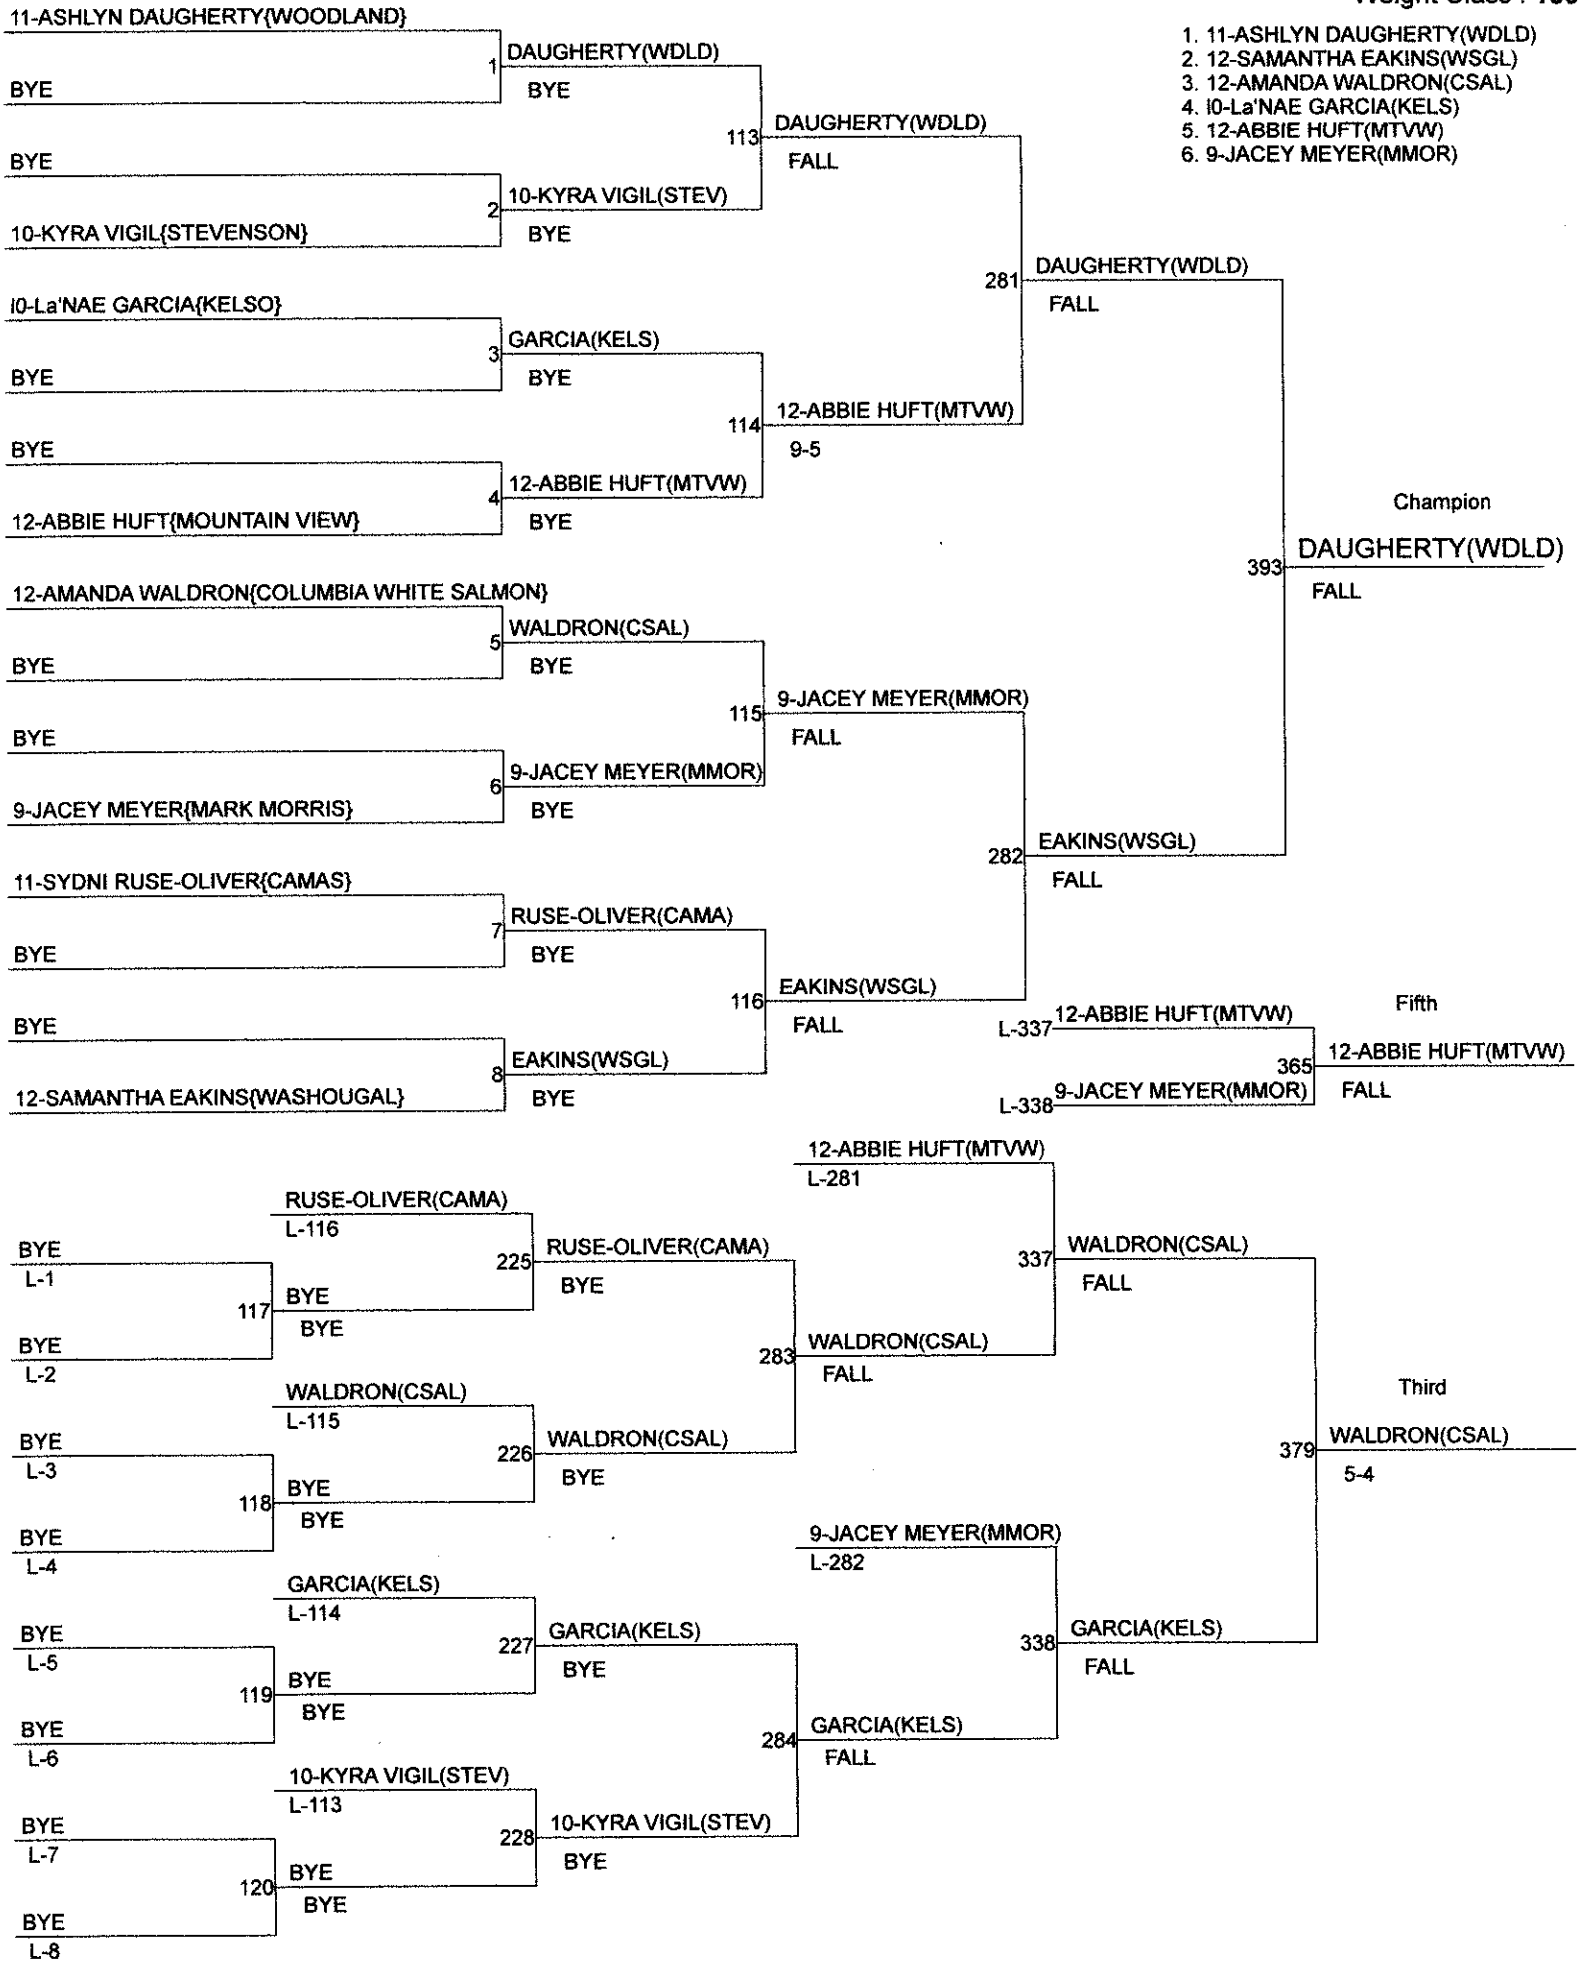

District IV South Girls Sub-Regional Wrestling Championships

1..UNION.....	190	12..R.A. LONG.....	37
2..WASHOUGAL.....	169	13..LA CENTER.....	33
3..KELSO.....	162.5	14..HUDSON'S BAY.....	33
4..CAMAS.....	89	15..HERITAGE.....	10
5..COLUMBIA WHITE SALMON...84		16..BATTLE GROUND.....	6
6..SKYVIEW.....	76.5	17..EVERGREEN.....	5
7..FORT VANCOUVER.....	64	18..KING'S WAY.....	0
8..MARK MORRIS.....	59	19..COLUMBIA RIVER.....	0
9..MOUNTAIN VIEW.....	50	20..RIDGEFIELD.....	0
10..SETON CATHOLIC.....	43	21..STEVENSON.....	0
11..WOODLAND.....	40	22..PRAIRIE.....	0

District IV South Girls Sub-Regional Wrestling Championships

<u>Team</u>	<u>Weights</u>													
	<u>100</u>	<u>105</u>	<u>110</u>	<u>115</u>	<u>120</u>	<u>125</u>	<u>130</u>	<u>135</u>	<u>140</u>	<u>145</u>	<u>155</u>	<u>170</u>	<u>190</u>	<u>235</u>
BGRD	0	0	0	0	0	0	0	6	0	0	0	0	0	0
CAMA	0	0	0	0	0	18	27	0	10	0	0	0	34	0
HERI	0	10	0	0	0	0	0	0	0	0	0	0	0	0
SKVW	0	22	0	0	0	0	4	0	0	0	13	37.5	0	0
UNIN	0	16	0	30	26	0	28	20	26	41	0	0	3	0
EGVN	0	0	5	0	0	0	0	0	0	0	0	0	0	0
FVAN	0	5	25	0	0	0	0	0	14	0	20	0	0	0
HBAY	0	0	0	0	7	0	0	26	0	0	0	0	0	0
KELS	13	18	28	28	22	7.5	0	0	14	12	0	0	0	20
MTVW	9	0	0	0	14	0	0	0	0	0	24	3	0	0
PRAR	0	0	0	0	0	0	0	0	0	0	0	0	0	0
CRIV	0	0	0	0	0	0	0	0	0	0	0	0	0	0
MMOR	7	0	18	0	11	20	0	0	3	0	0	0	0	0
LONG	0	0	0	0	0	0	14	0	0	0	11	0	0	12
RIDG	0	0	0	0	0	0	0	0	0	0	0	0	0	0
WSGL	20	0	3	10	13	32	25	6	18	7	14	7	14	0
WDLD	26	0	0	0	0	0	0	0	0	0	0	14	0	0
KGWY	0	0	0	0	0	0	0	0	0	0	0	0	0	0
LACT	0	0	0	0	0	12	11	10	0	0	0	0	0	0
SECA	0	0	0	0	0	0	0	0	0	0	0	20	23	0
STEV	0	0	0	0	0	0	0	0	0	0	0	0	0	0
CSAL	15	0	0	18	28	0	0	16	0	0	0	0	7	0

District IV South Girls Sub-Regional Wrestling Championships

Weight Class : 100

1. 11-ASHLYN DAUGHERTY(WDLD)
2. 12-SAMANTHA EAKINS(WSGL)
3. 12-AMANDA WALDRON(CSAL)
4. 10-La'NAE GARCIA(KELS)
5. 12-ABBIE HUFT(MTVW)
6. 9-JACEY MEYER(MMOR)