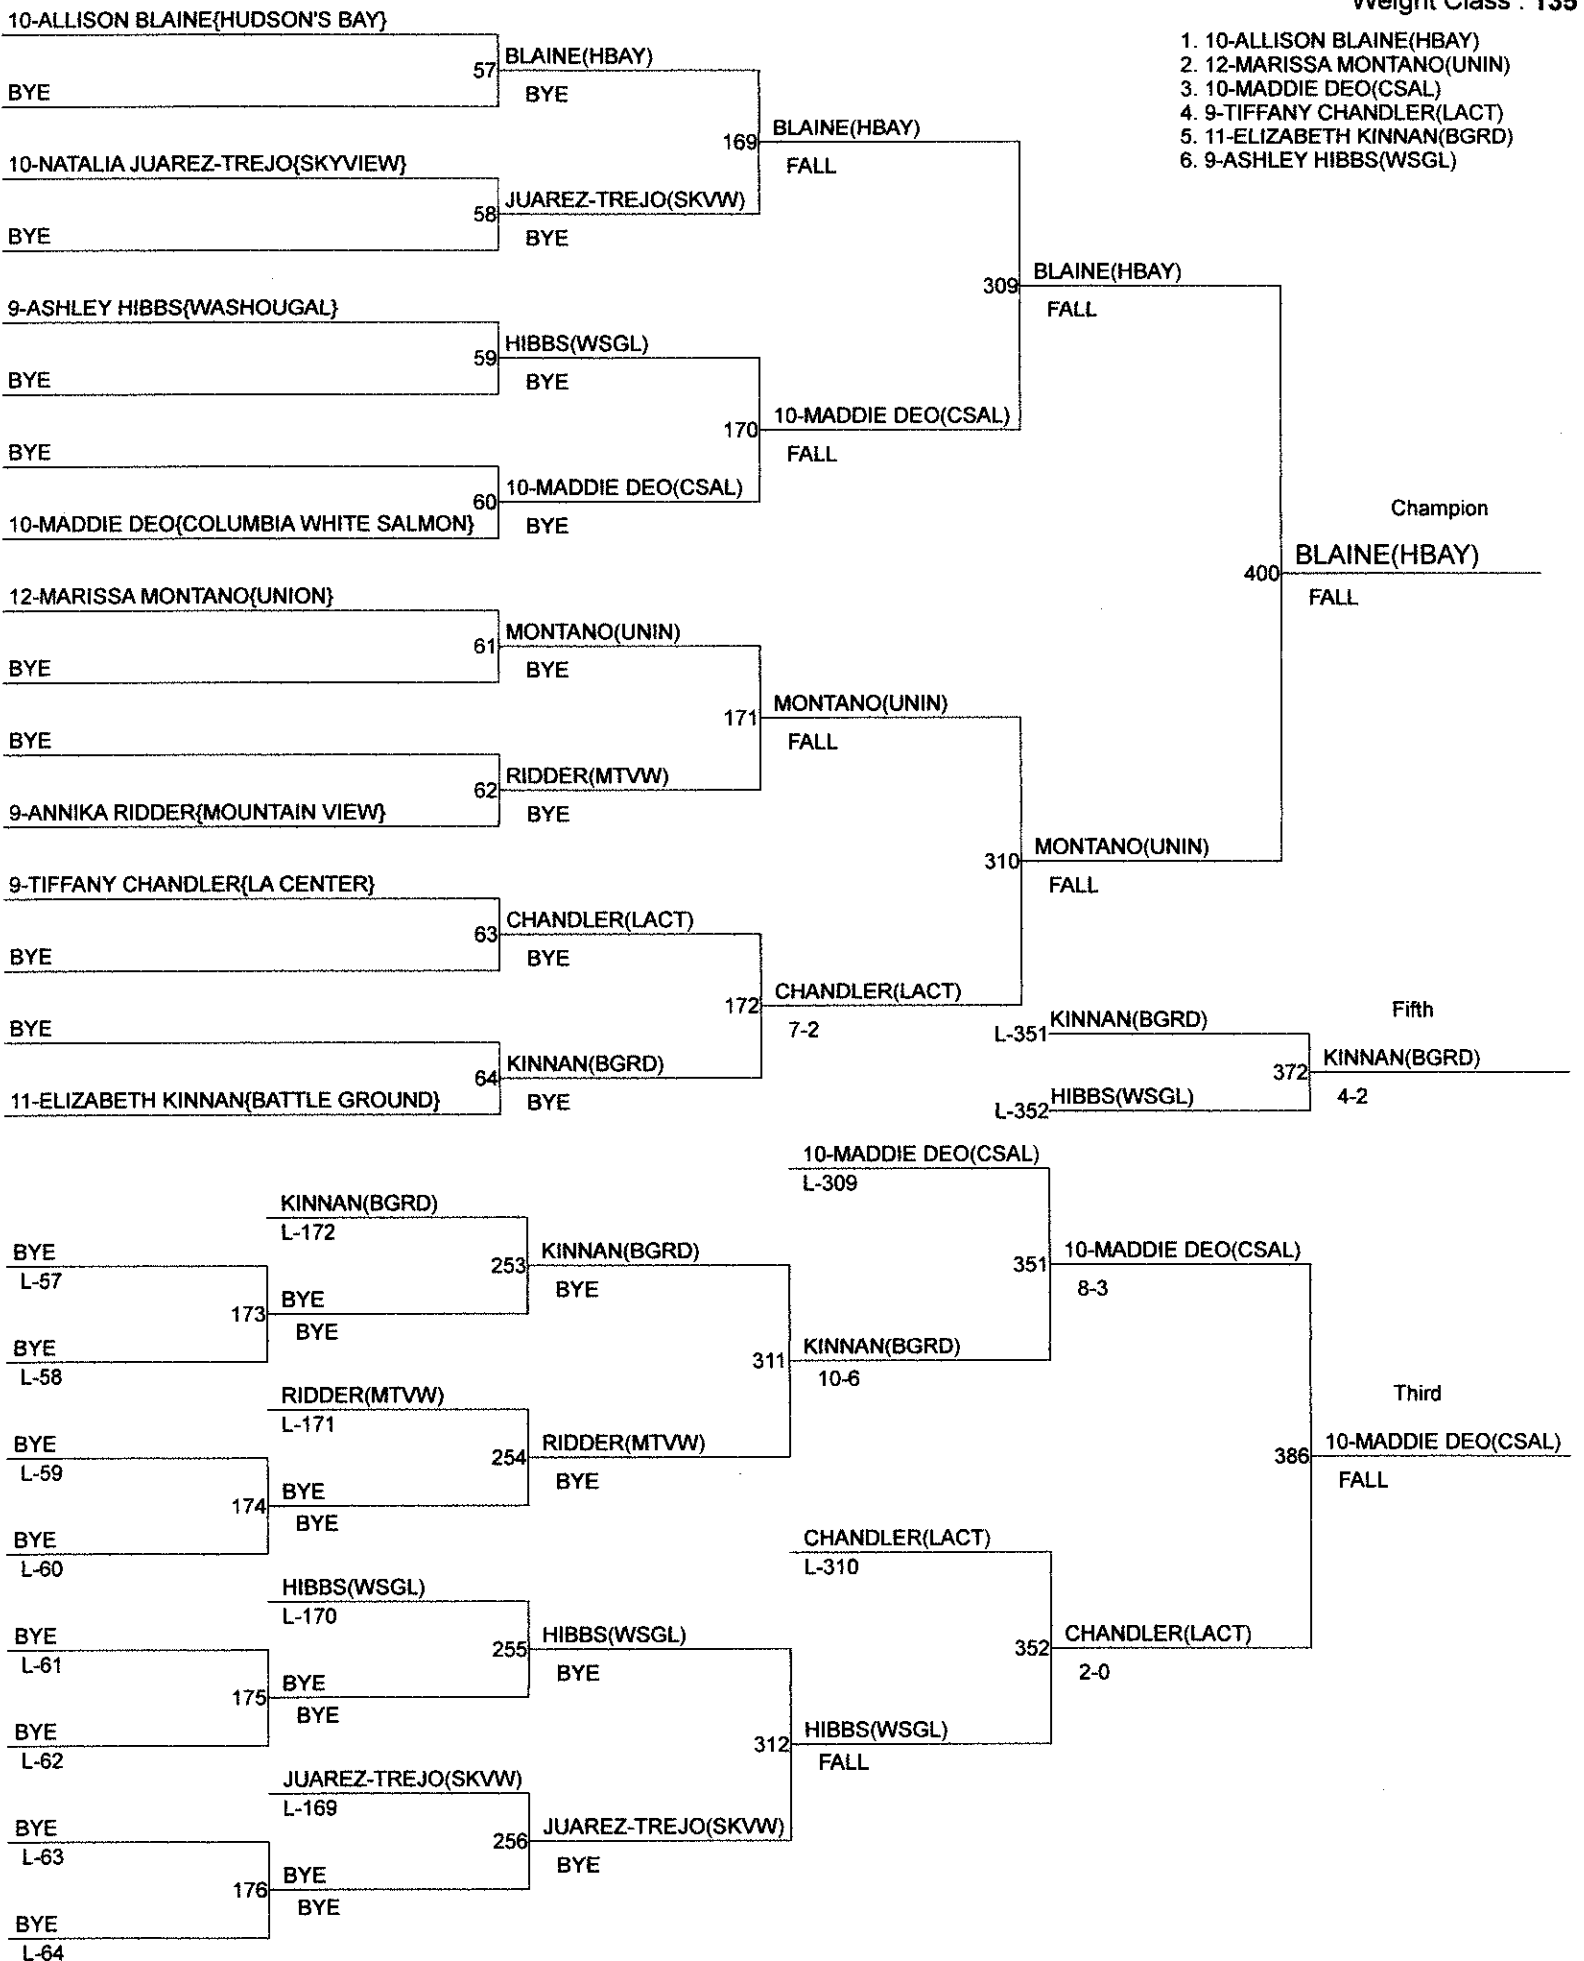

District IV South Girls Sub-Regional Wrestling Championships

Weight Class : 135

1. 10-ALLISON BLAINE(HBAY)
2. 12-MARISSA MONTANO(UNIN)
3. 10-MADDIE DEO(CSAL)
4. 9-TIFFANY CHANDLER(LACT)
5. 11-ELIZABETH KINNAN(BGRD)
6. 9-ASHLEY HIBBS(WSGL)