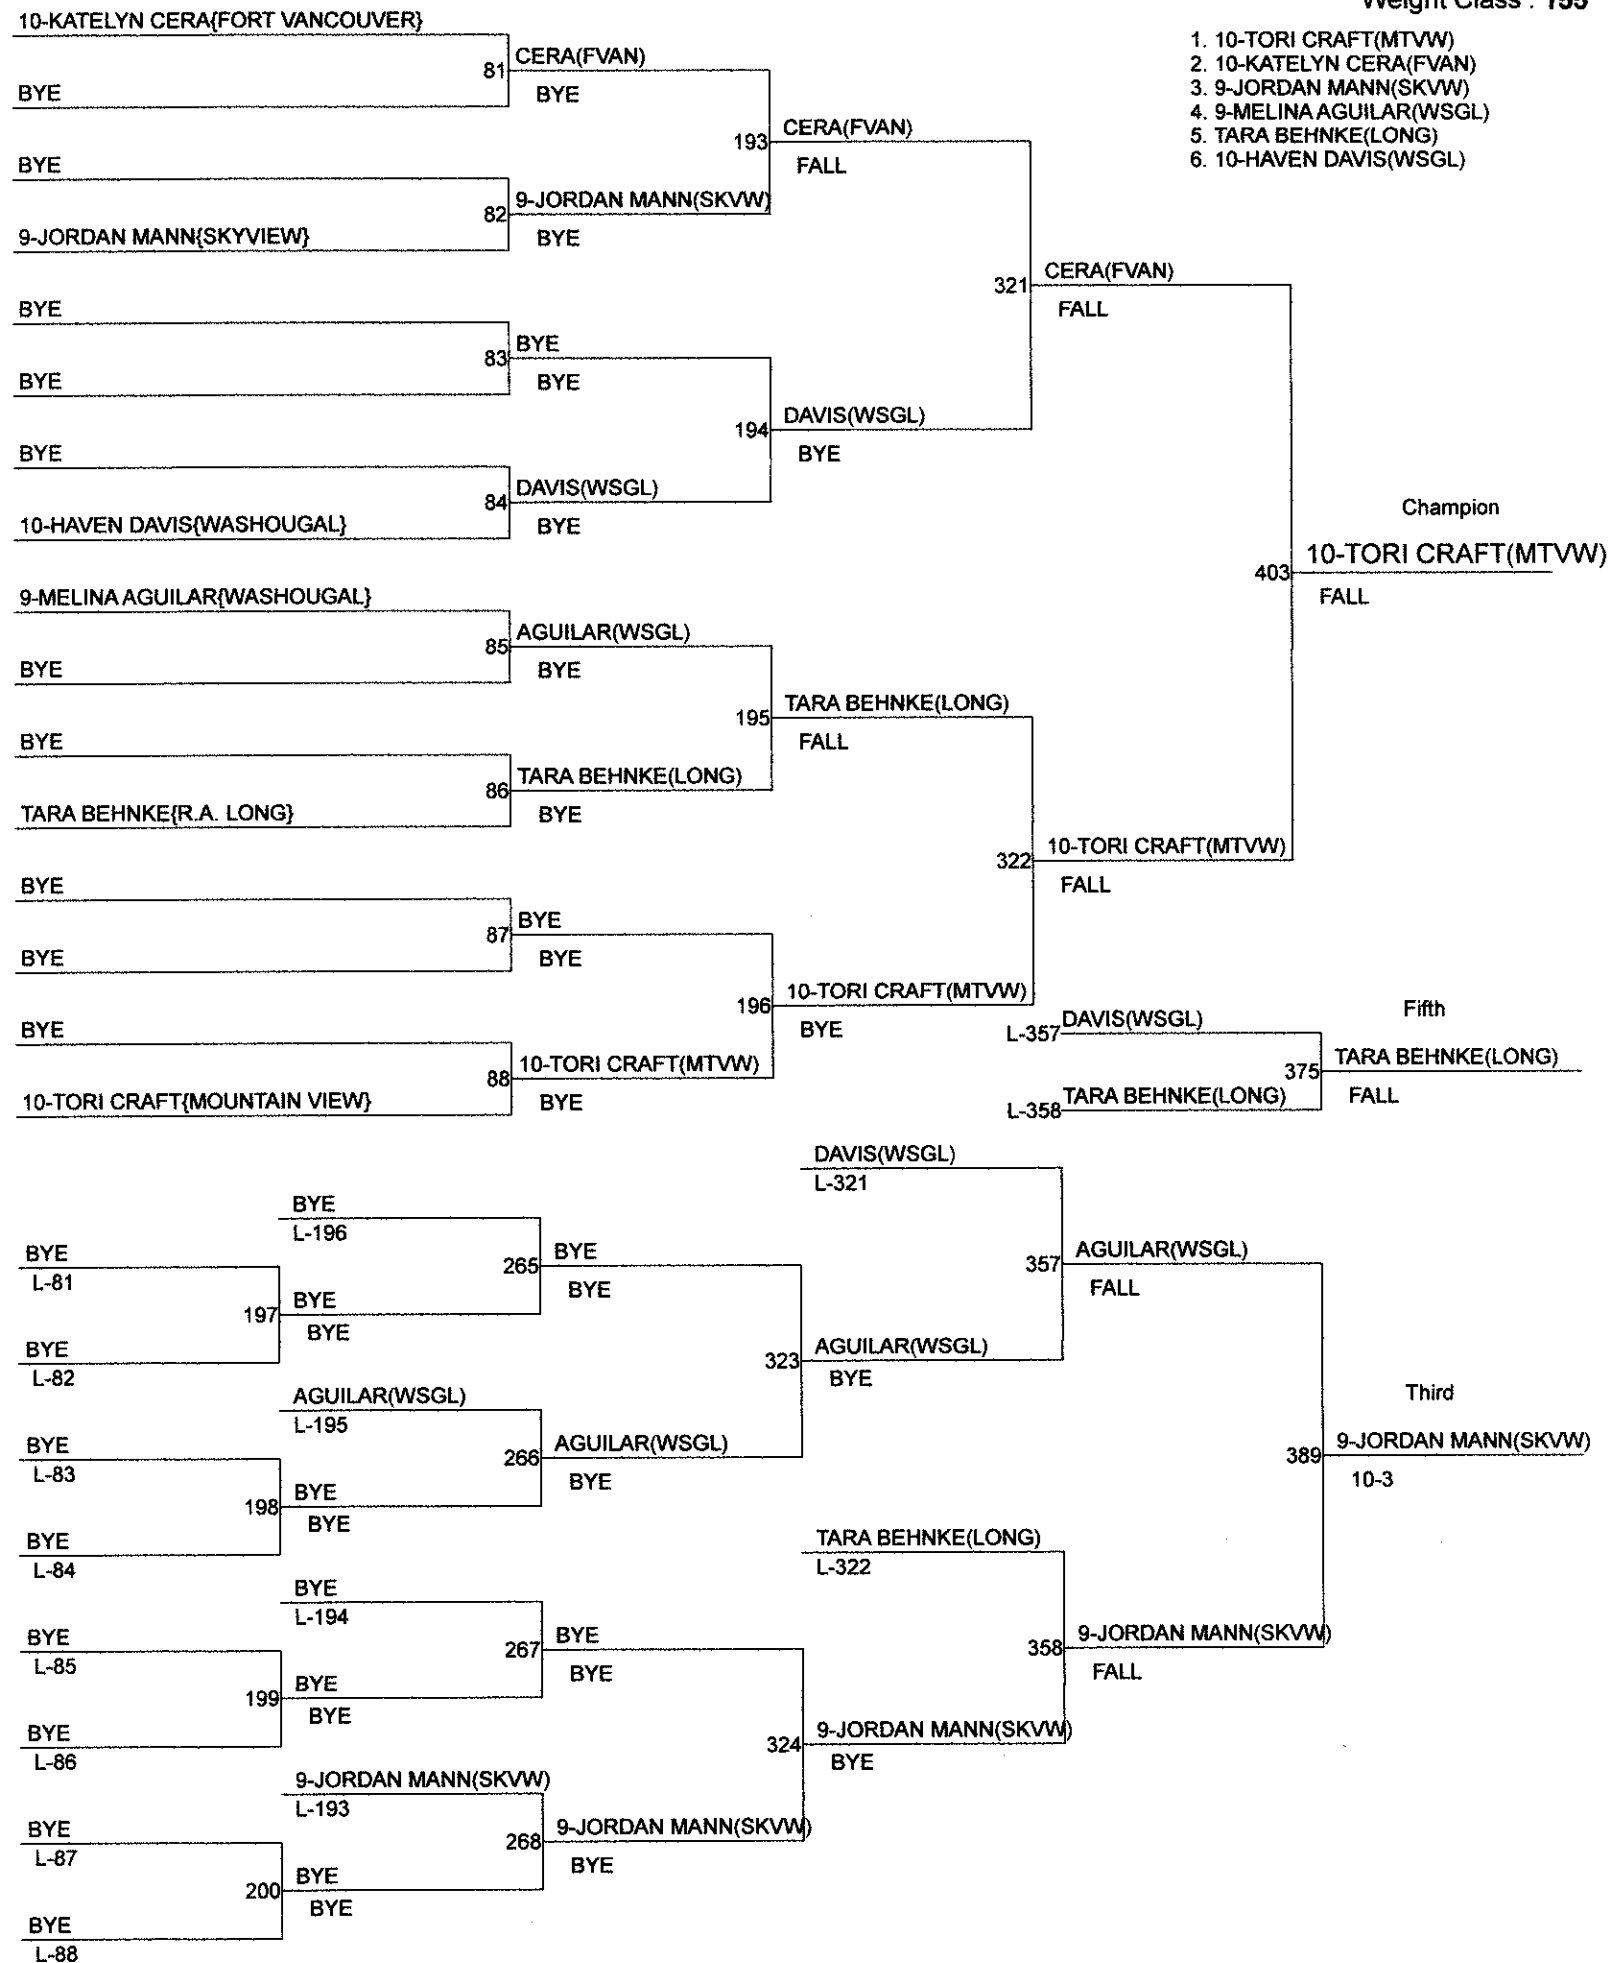

District IV South Girls Sub-Regional Wrestling Championships

Weight Class : 155

1. 10-TORI CRAFT(MTVW)
2. 10-KATELYN CERA(FVAN)
3. 9-JORDAN MANN(SKVV)
4. 9-MELINA AGUILAR(WWGL)
5. TARA BEHNKE(LONG)
6. 10-HAVEN DAVIS(WWGL)