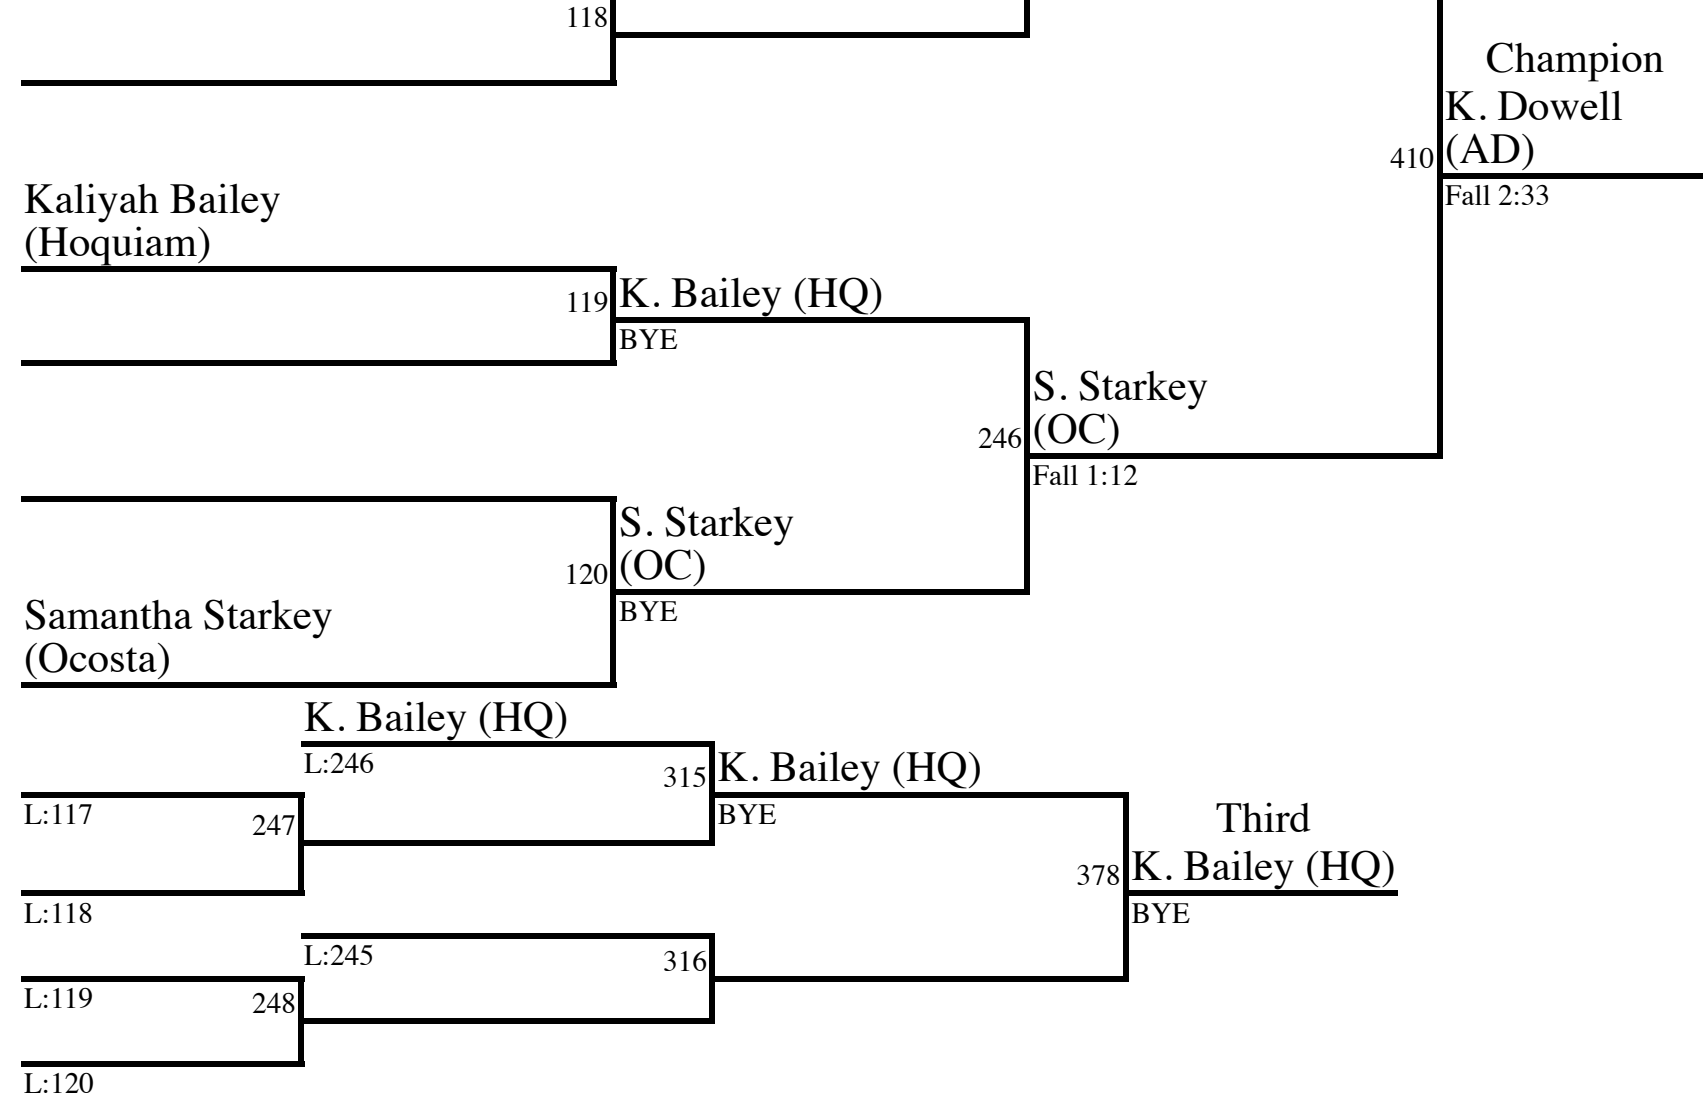

**155 Girls (back to top)**

1. Keatan Dowell (AD)
2. Samantha Starkey (OC)
3. Kaliyah Bailey (HQ)

**170 Girls (back to top)**