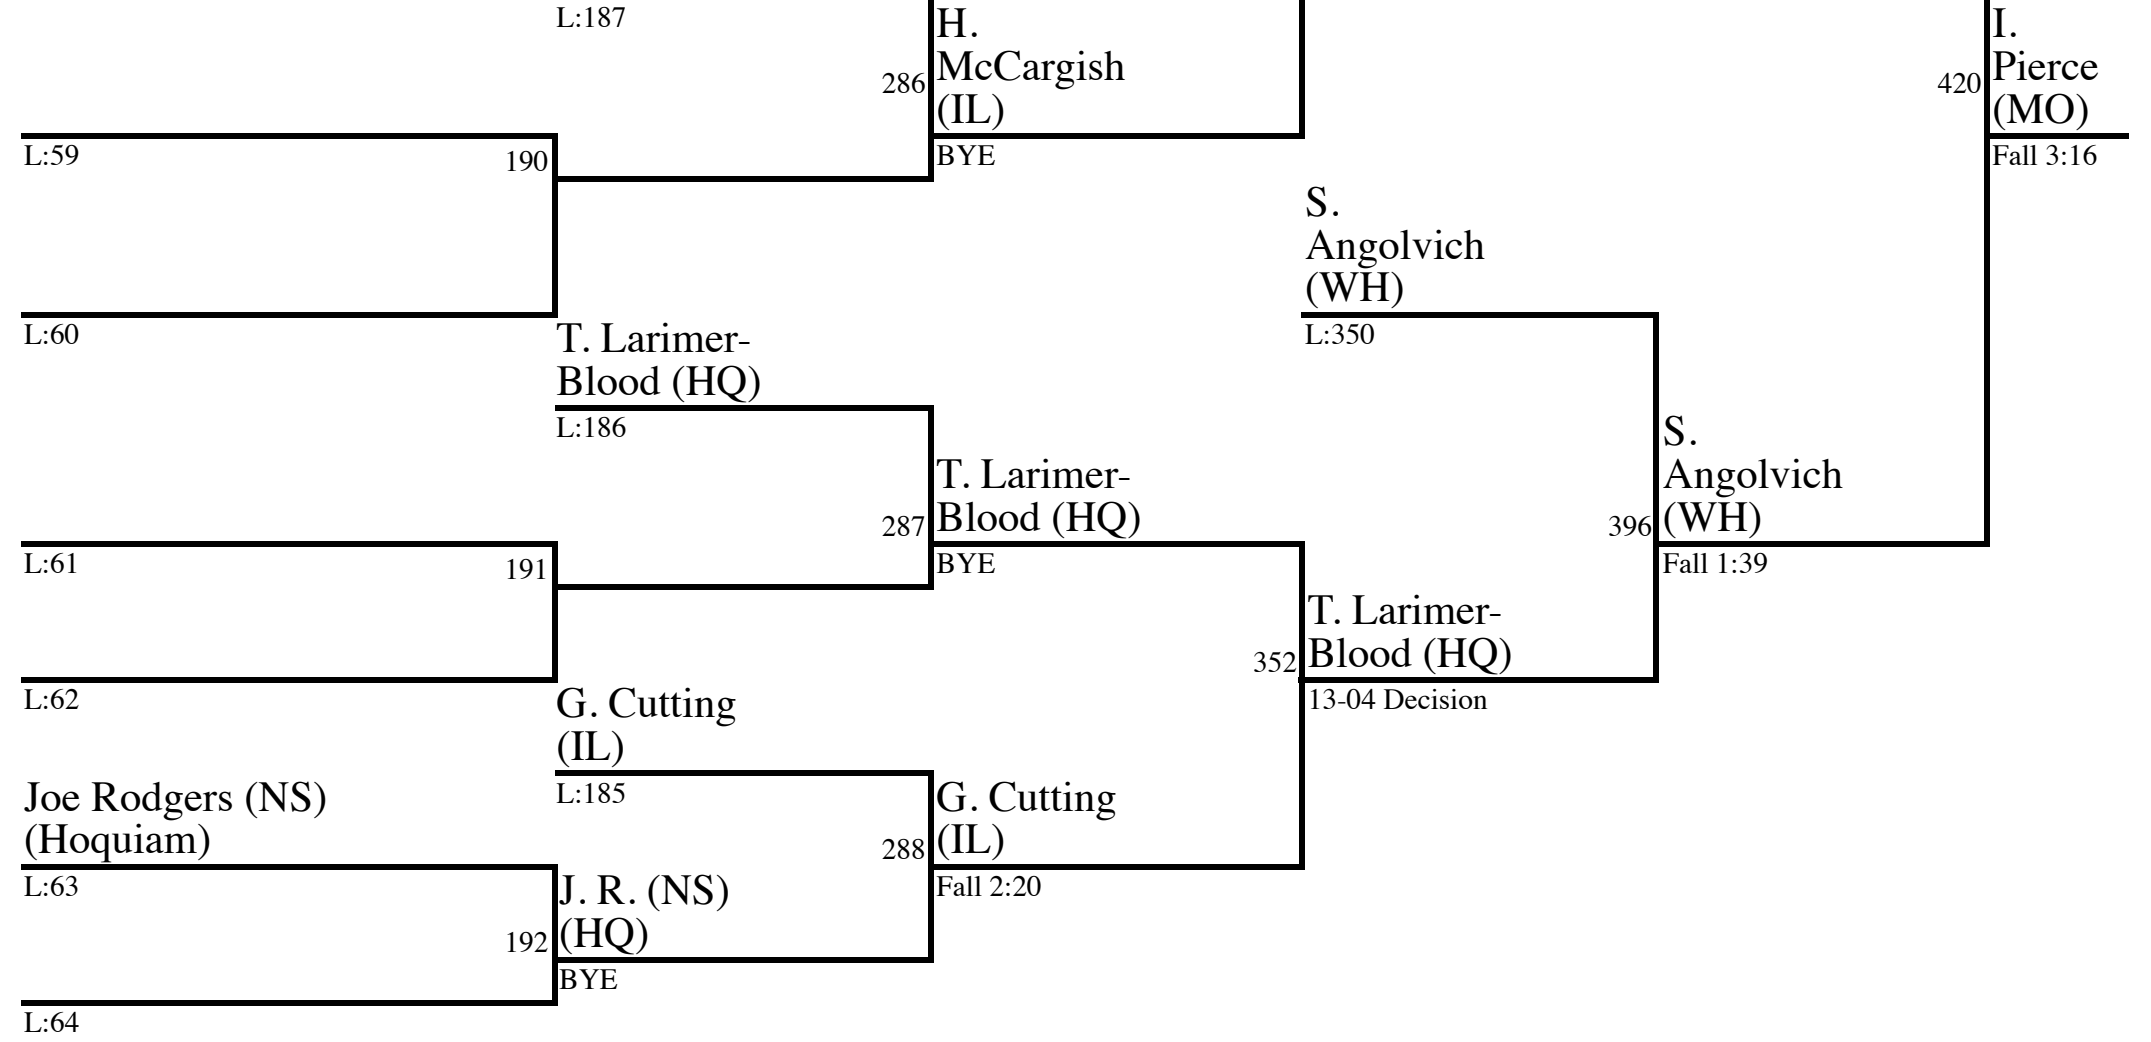

L:45

J.

**145 (back to top)**

1. Devin Leach (SW)
2. Malaki Osbekoff (MO)
3. Jeric Liam (RN)
4. Joseph Marcoe (TN)

**152 (back to top)**

1. Lucas Ashley (AD)
2. Cole Becker (SW)
3. Isaac Pierce (MO)
4. Seth Angolvich (WH)