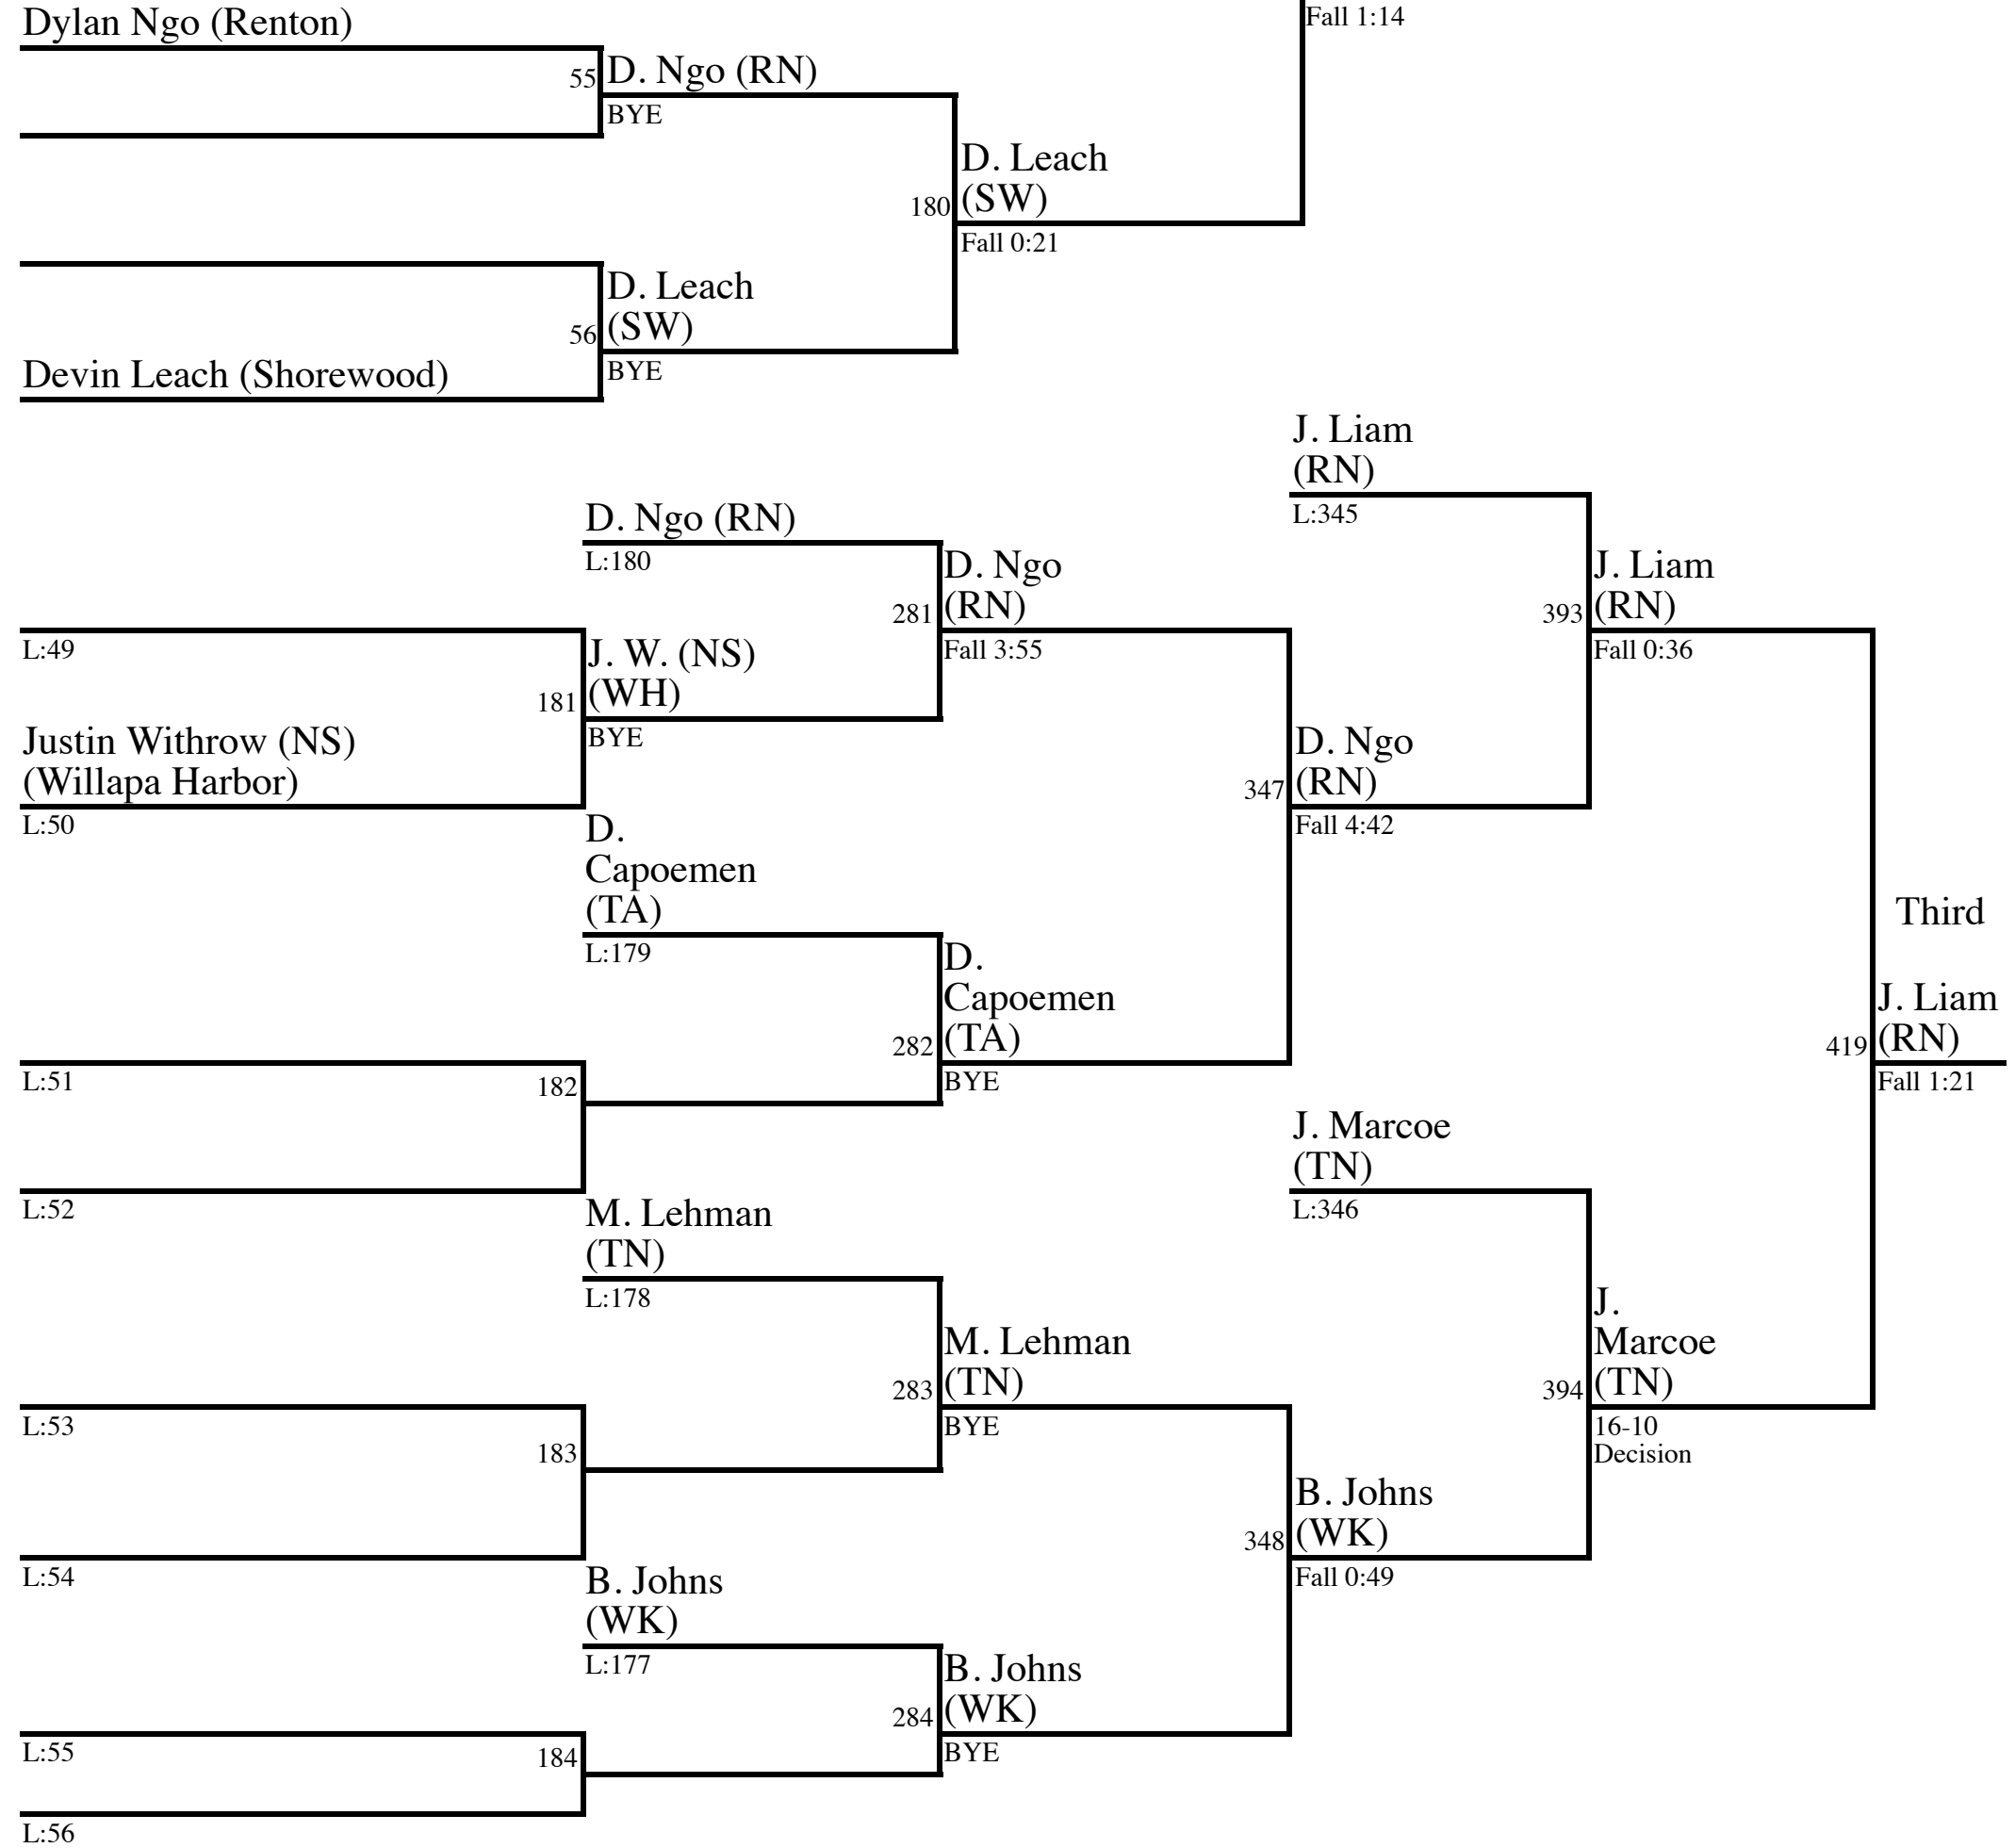

L:45

J.

**145 (back to top)**

1. Devin Leach (SW)
2. Malaki Osbekoff (MO)
3. Jeric Liam (RN)
4. Joseph Marcoe (TN)

**152 (back to top)**

1. Lucas Ashley (AD)
2. Cole Becker (SW)
3. Isaac Pierce (MO)
4. Seth Angolvich (WH)