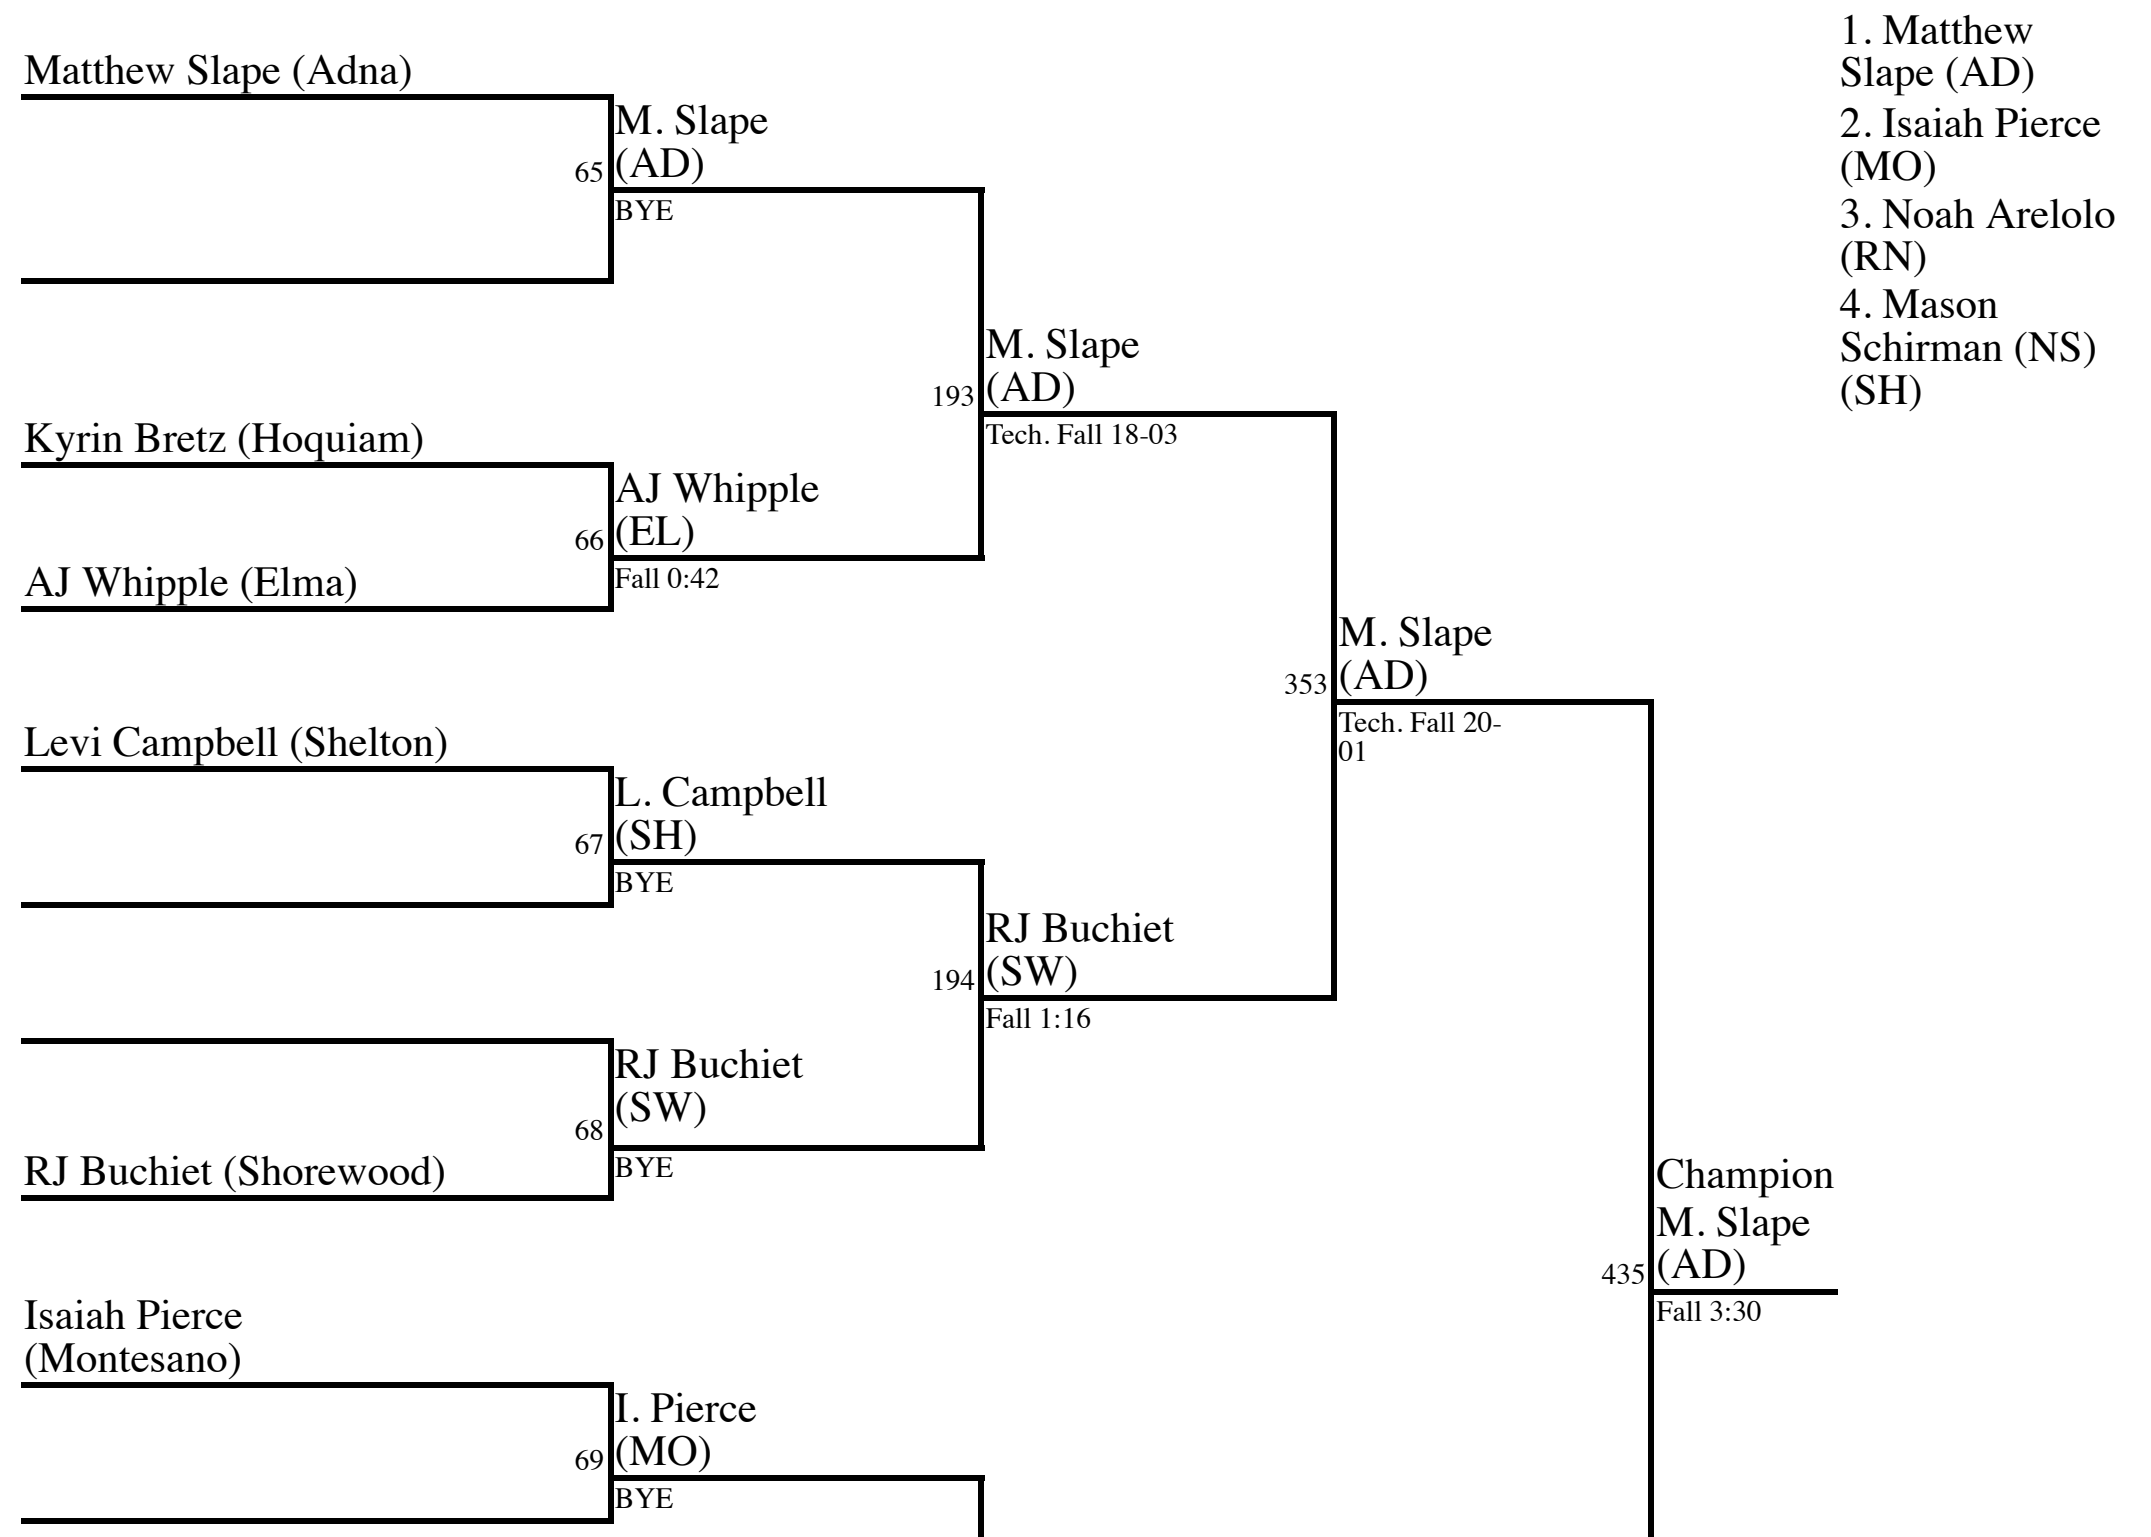

160 (back to top)