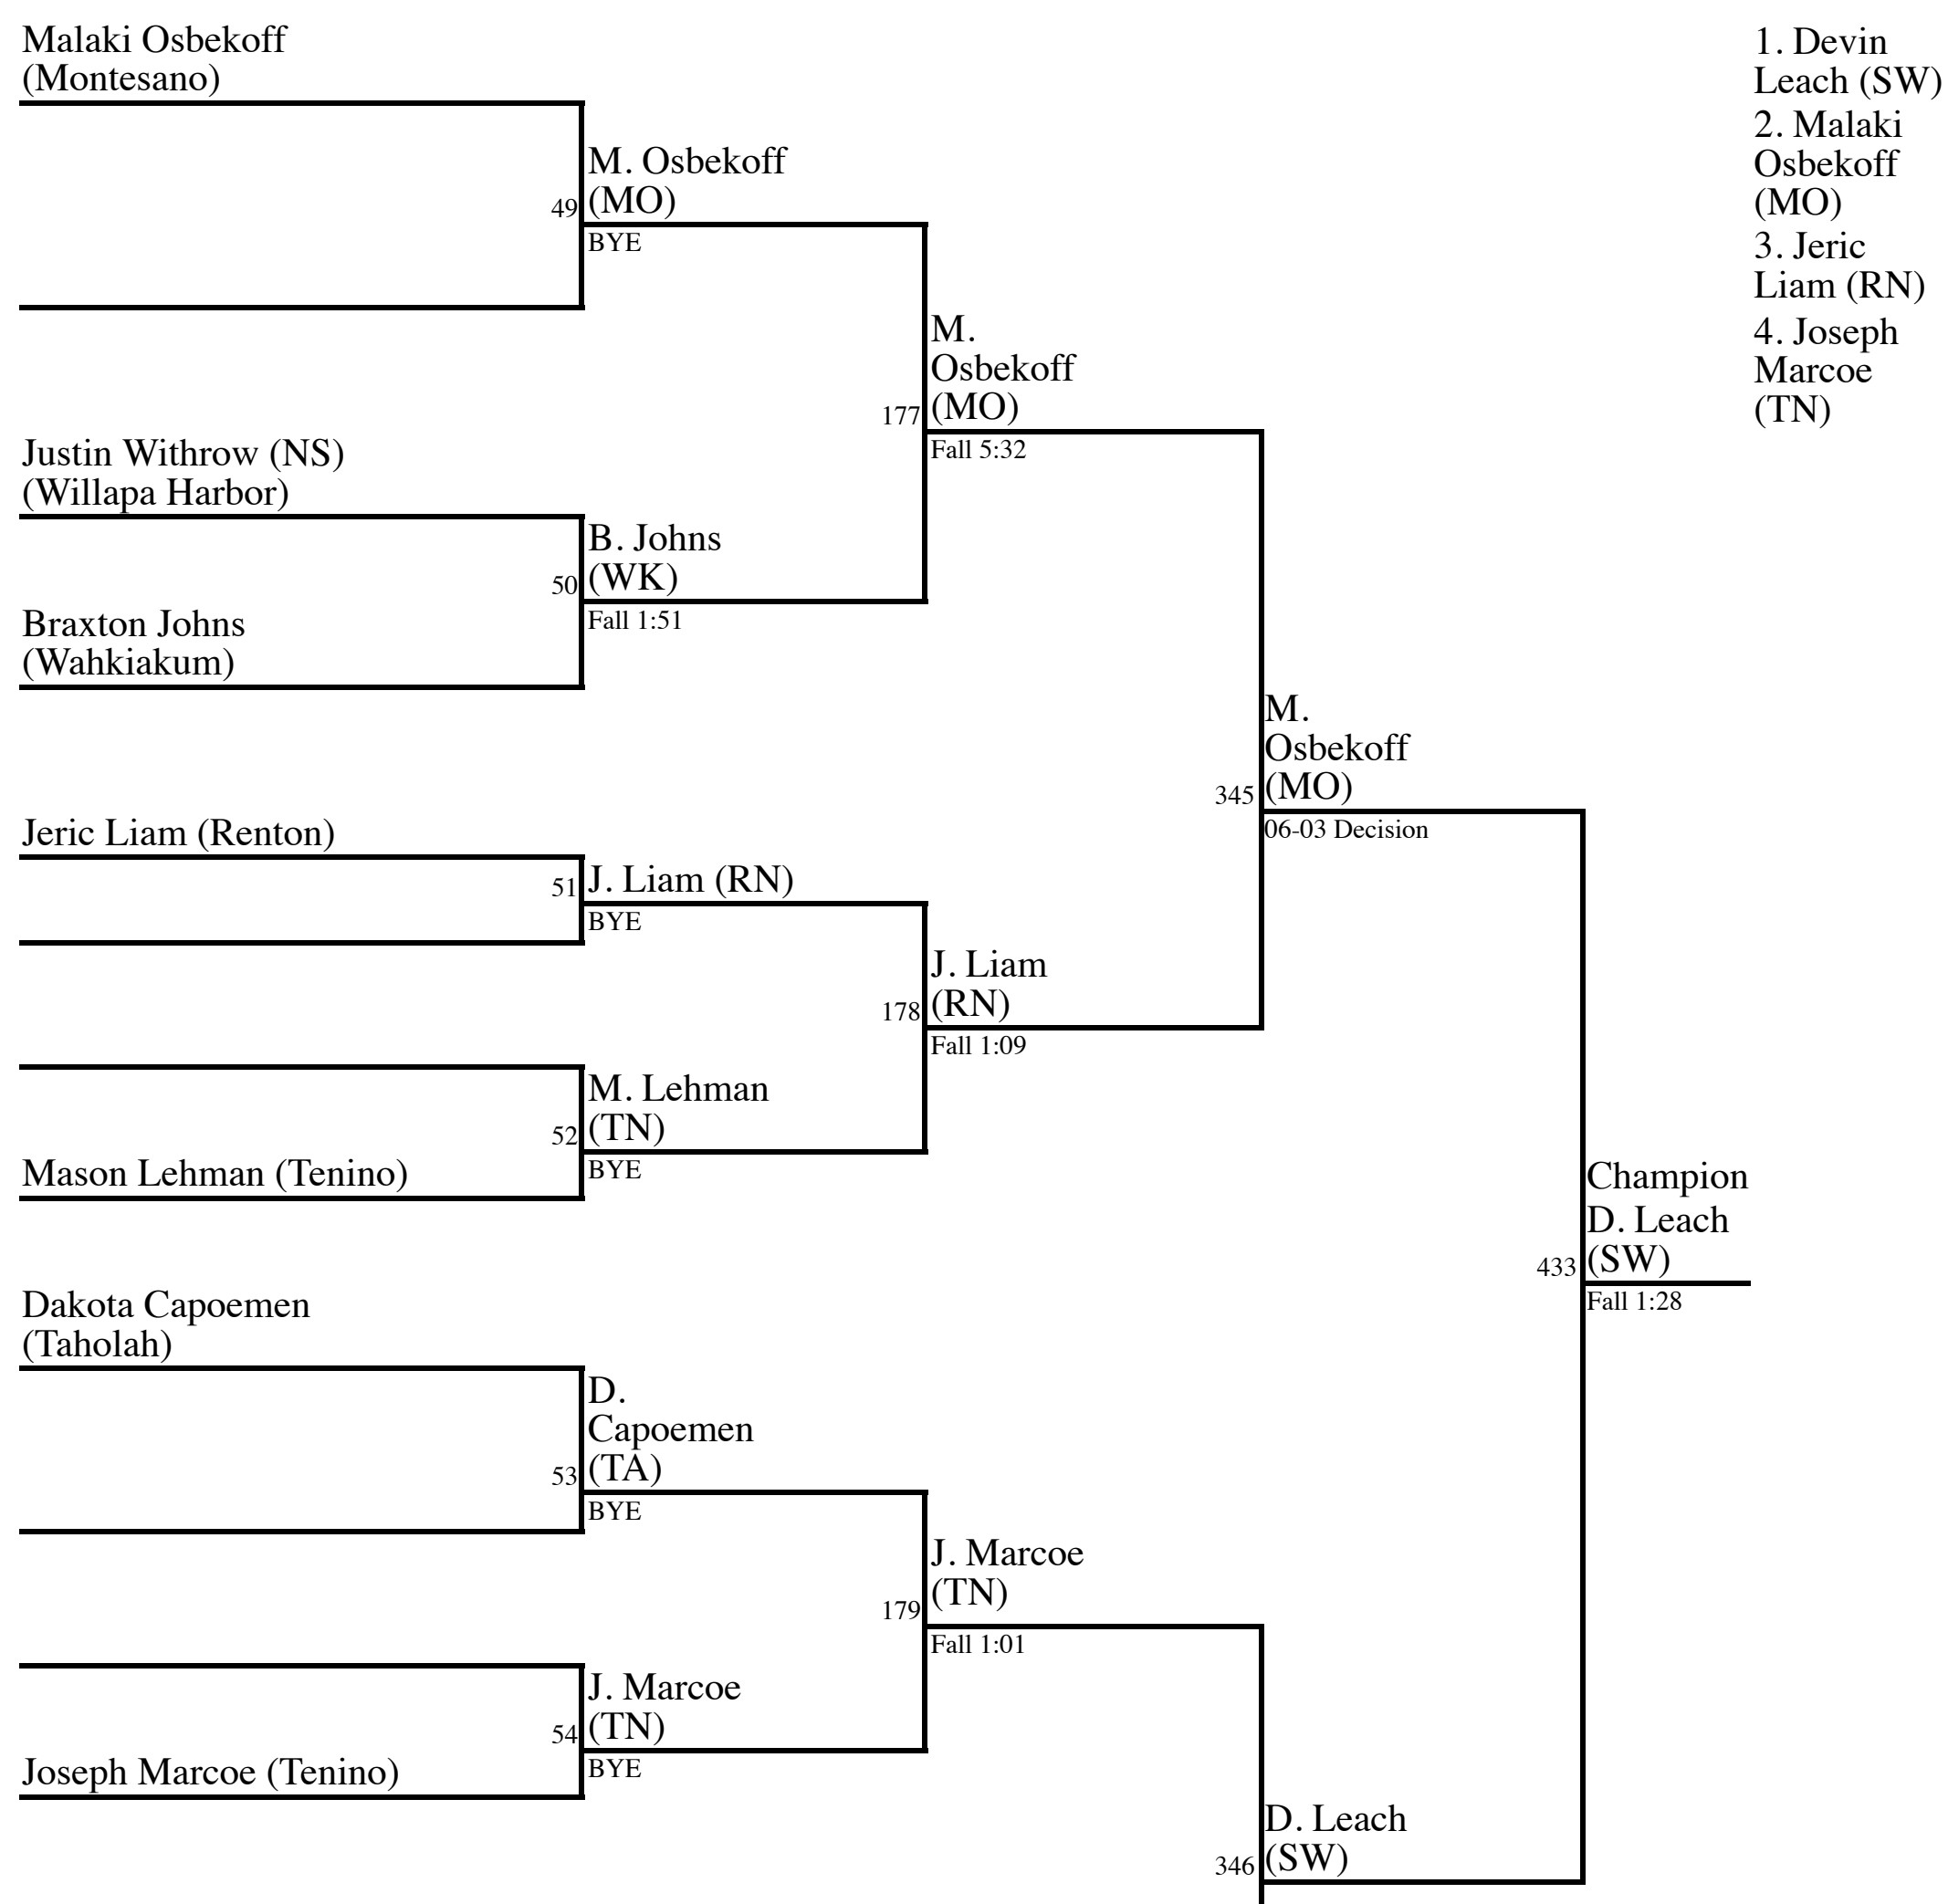

L:45

J.

**145 (back to top)**

1. Devin Leach (SW)
2. Malaki Osbekoff (MO)
3. Jeric Liam (RN)
4. Joseph Marcoe (TN)

**152 (back to top)**

1. Lucas Ashley (AD)
2. Cole Becker (SW)
3. Isaac Pierce (MO)
4. Seth Angolvich (WH)