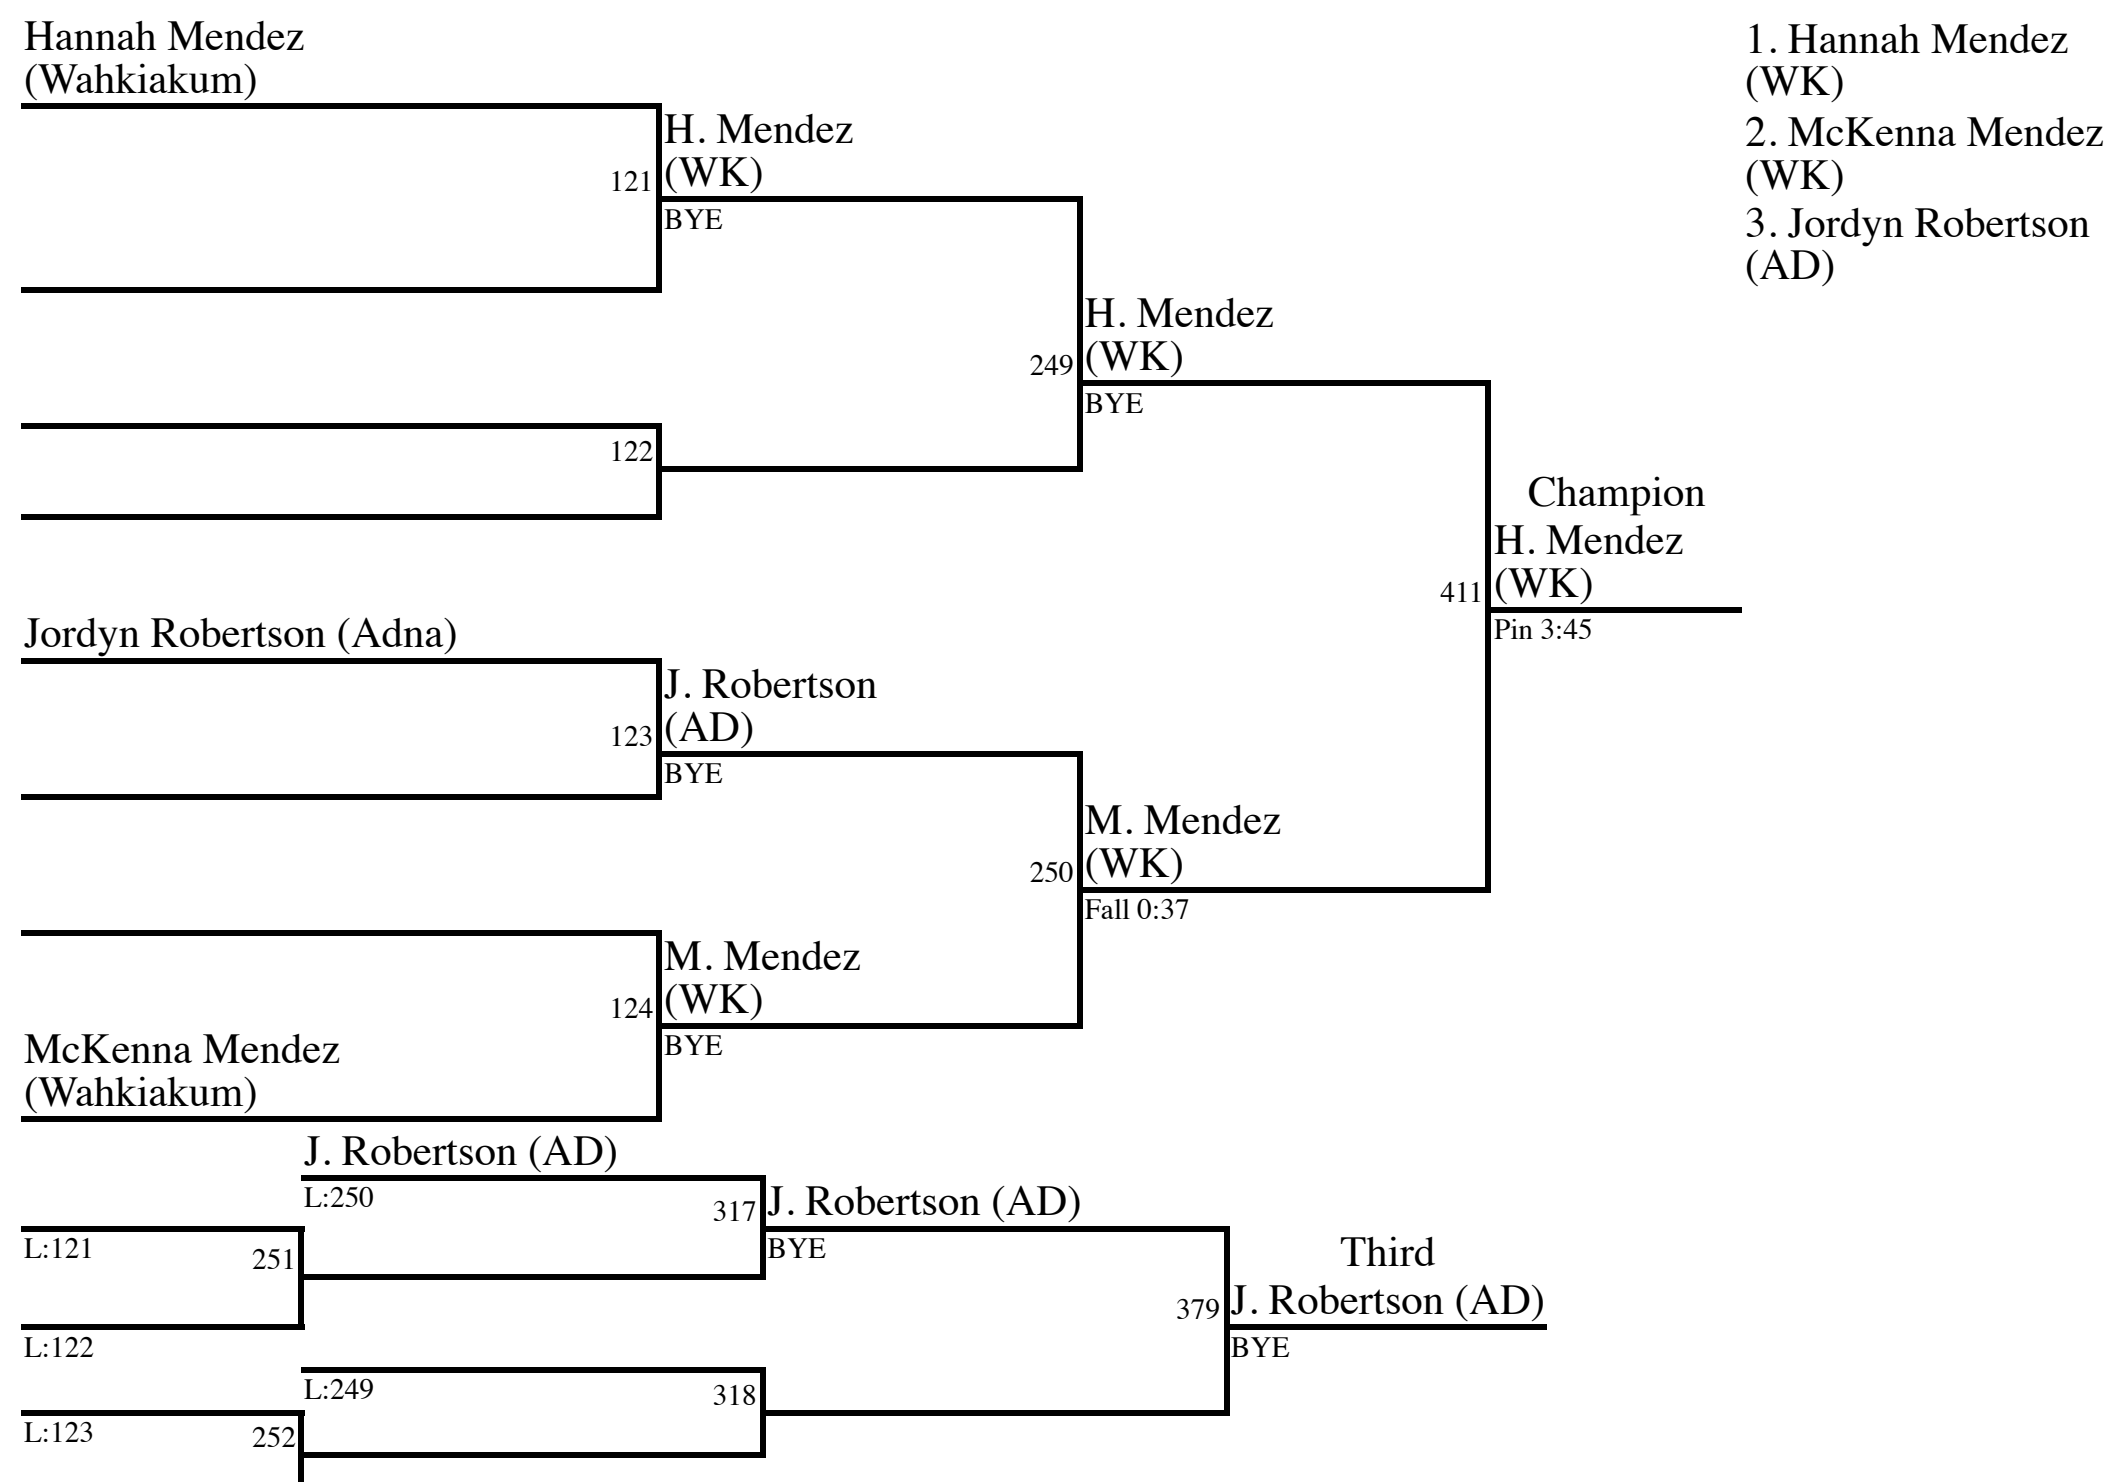

**155 Girls (back to top)**

1. Keatan Dowell (AD)
2. Samantha Starkey (OC)
3. Kaliyah Bailey (HQ)

**170 Girls (back to top)**