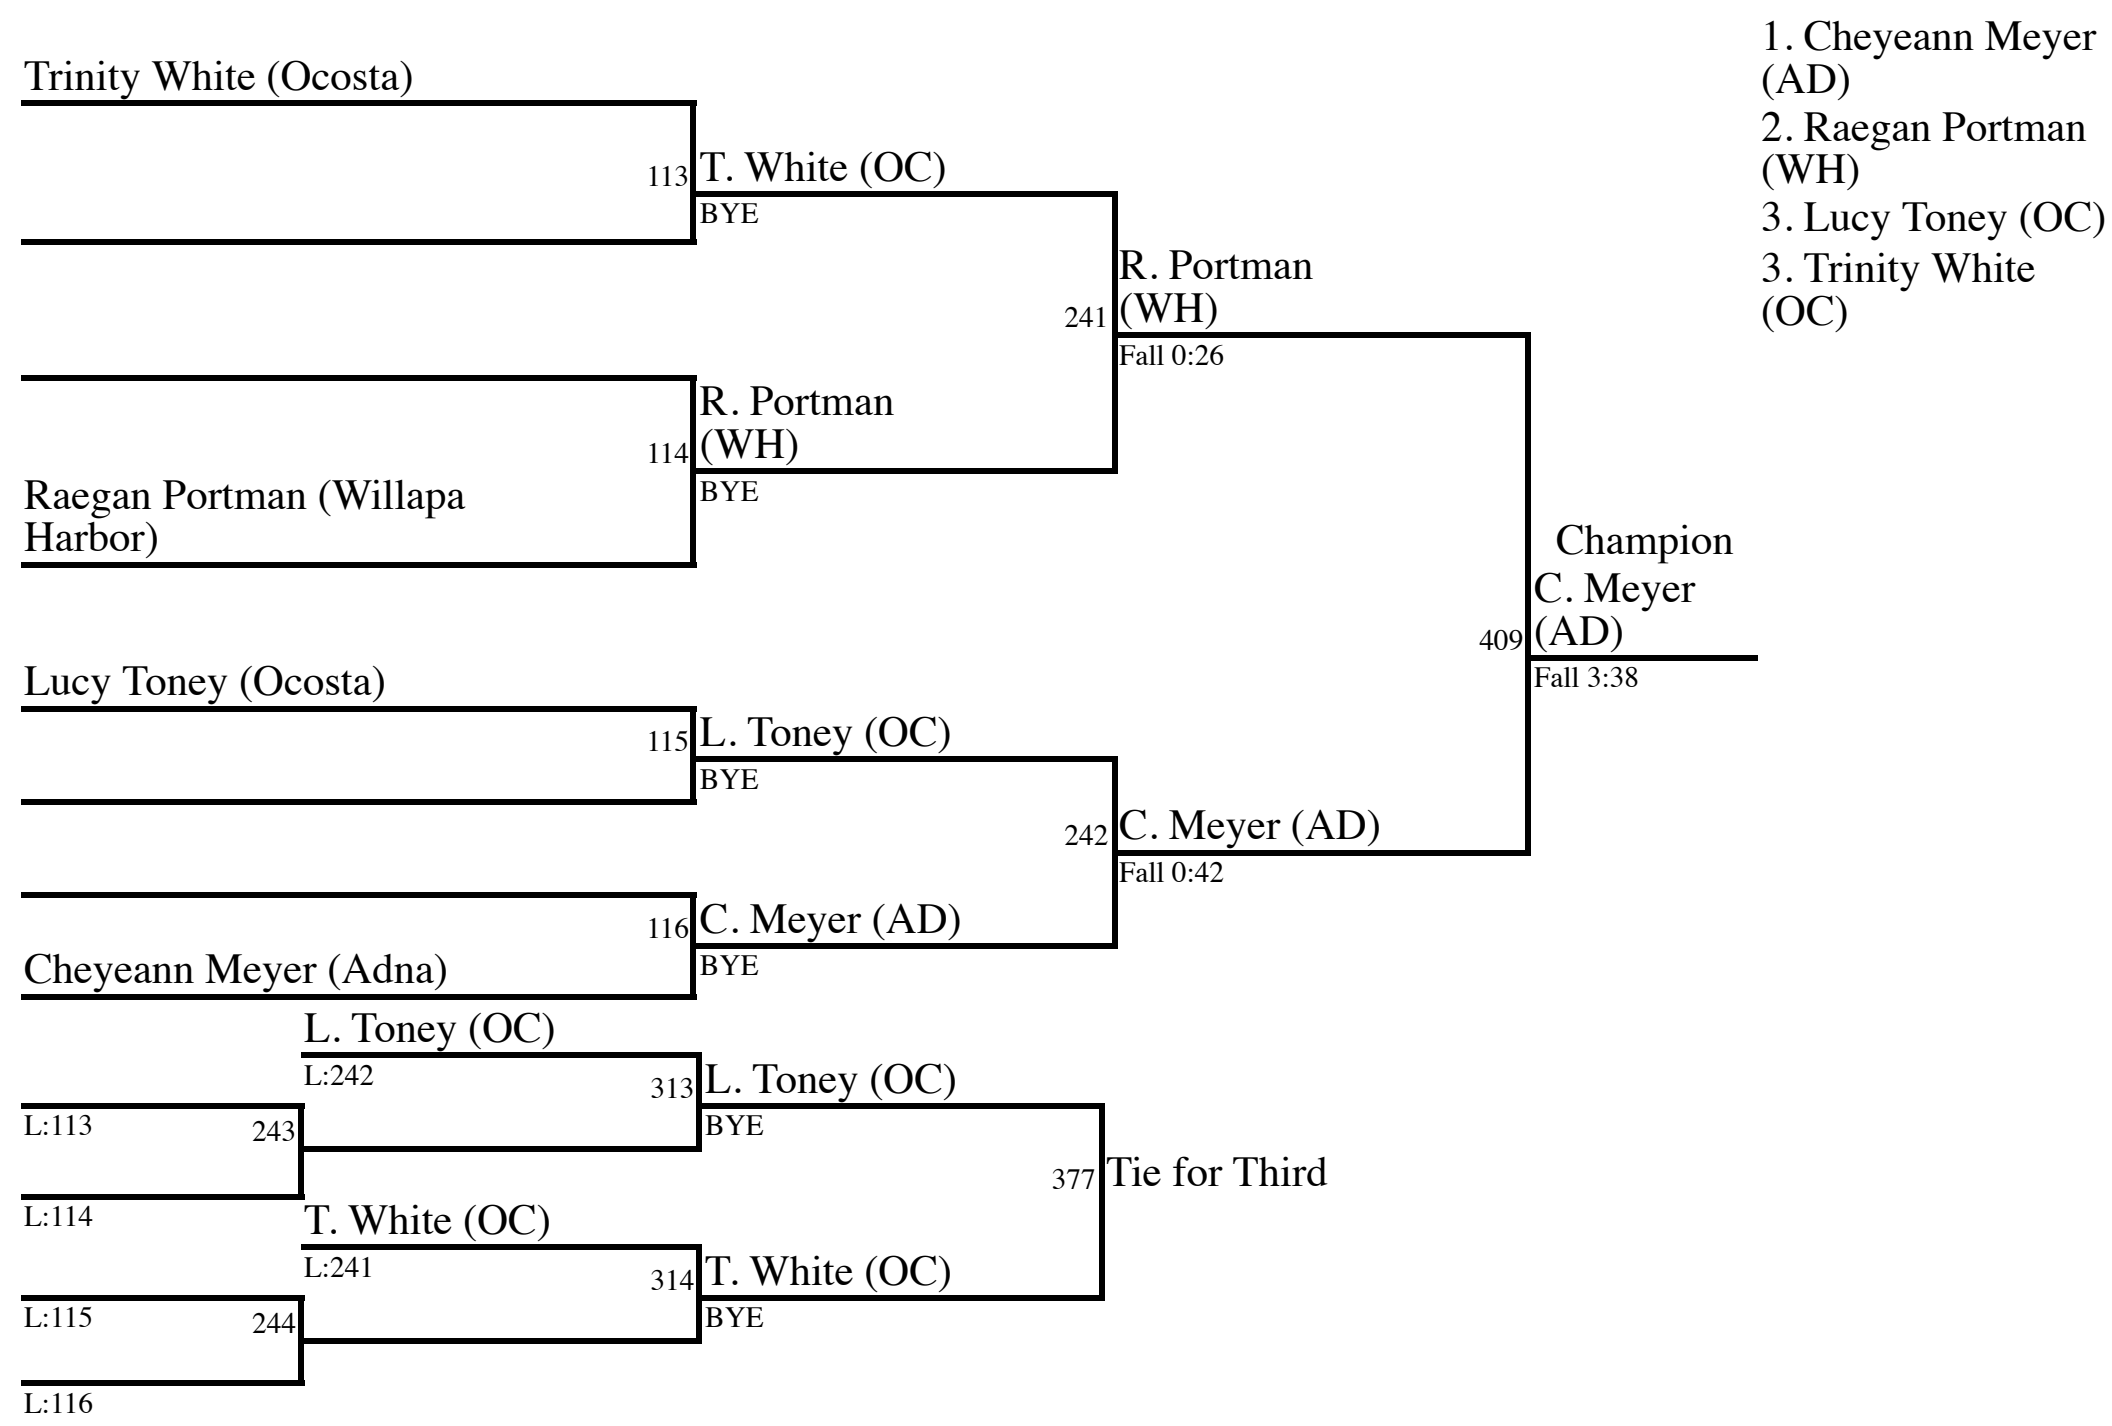

130 Girls (back to top)

1. Cheyeann Meyer (AD)
2. Raegan Portman (WH)
3. Lucy Toney (OC)
3. Trinity White (OC)