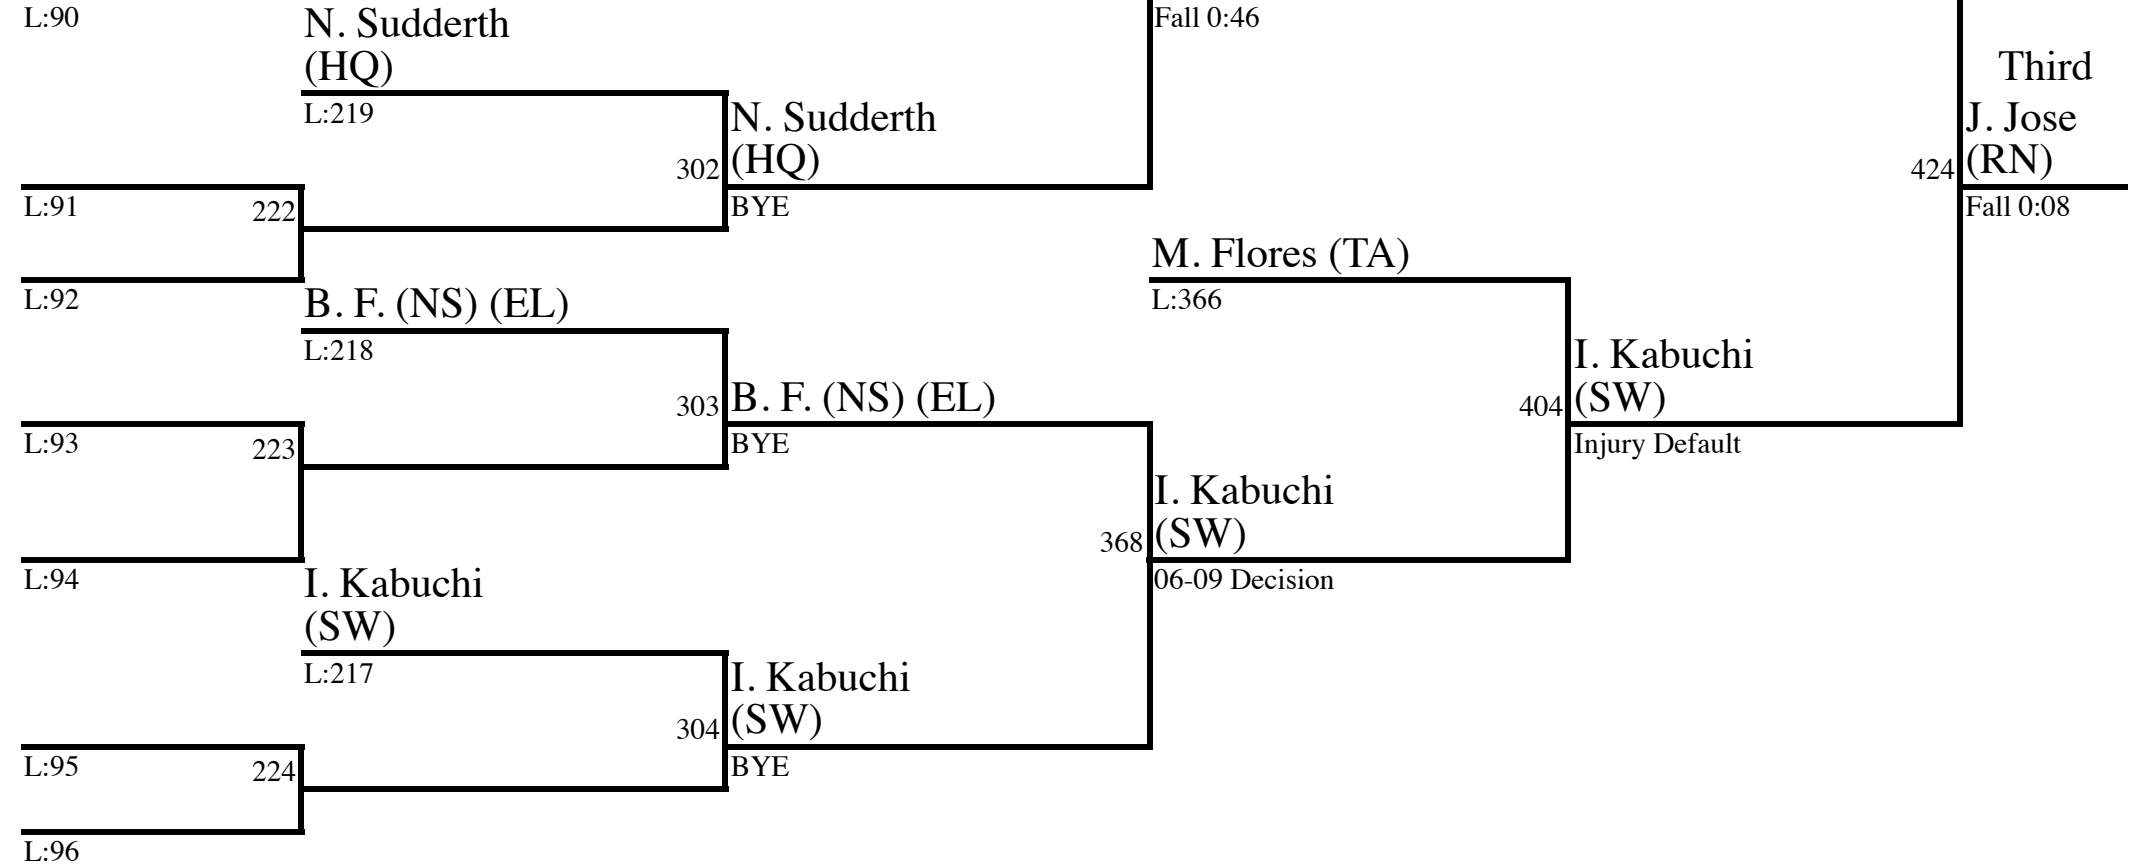

220 (back to top)

1. Jahvius Leui (KC)
2. Johnathon Jerome (NB)
3. Michael Snyder (NS) (KC)
4. Riley Rice (TN)