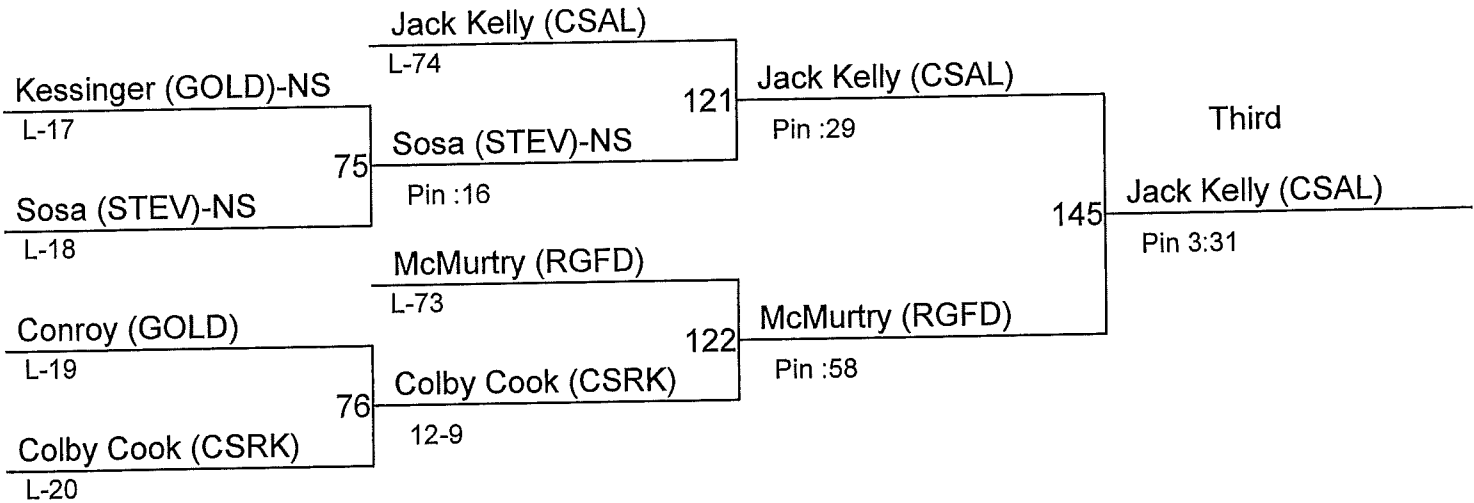

Columbia Gorge Invitational

Weight Class : 132

1. Jason Powell (WSGL)
2. Andrew Garcia (STEV)
3. Jack Kelly (CSAL)
4. Trenten McMurtry (RGFD)