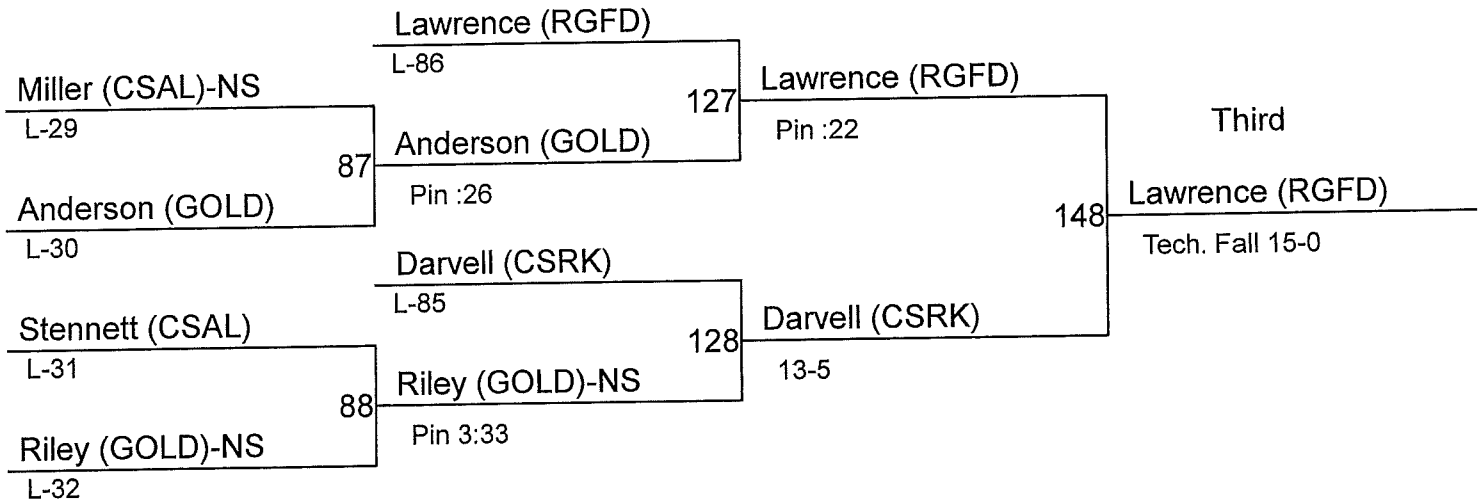

Columbia Gorge Invitational

Weight Class : **145**

1. Cyle Workman (RGFD)
2. Isaac Ledesma (STEV)
3. Skylar Boothby (WSGL)
4. Greg Beer (CSRK)

Columbia Gorge Invitational

Weight Class : **152**

1. Gus Shelley (WSGL)
2. Logan Coffman (WSGL)-NS
3. Bryce Lawrence (RGFD)
4. Coleman Darvell (CSRK)