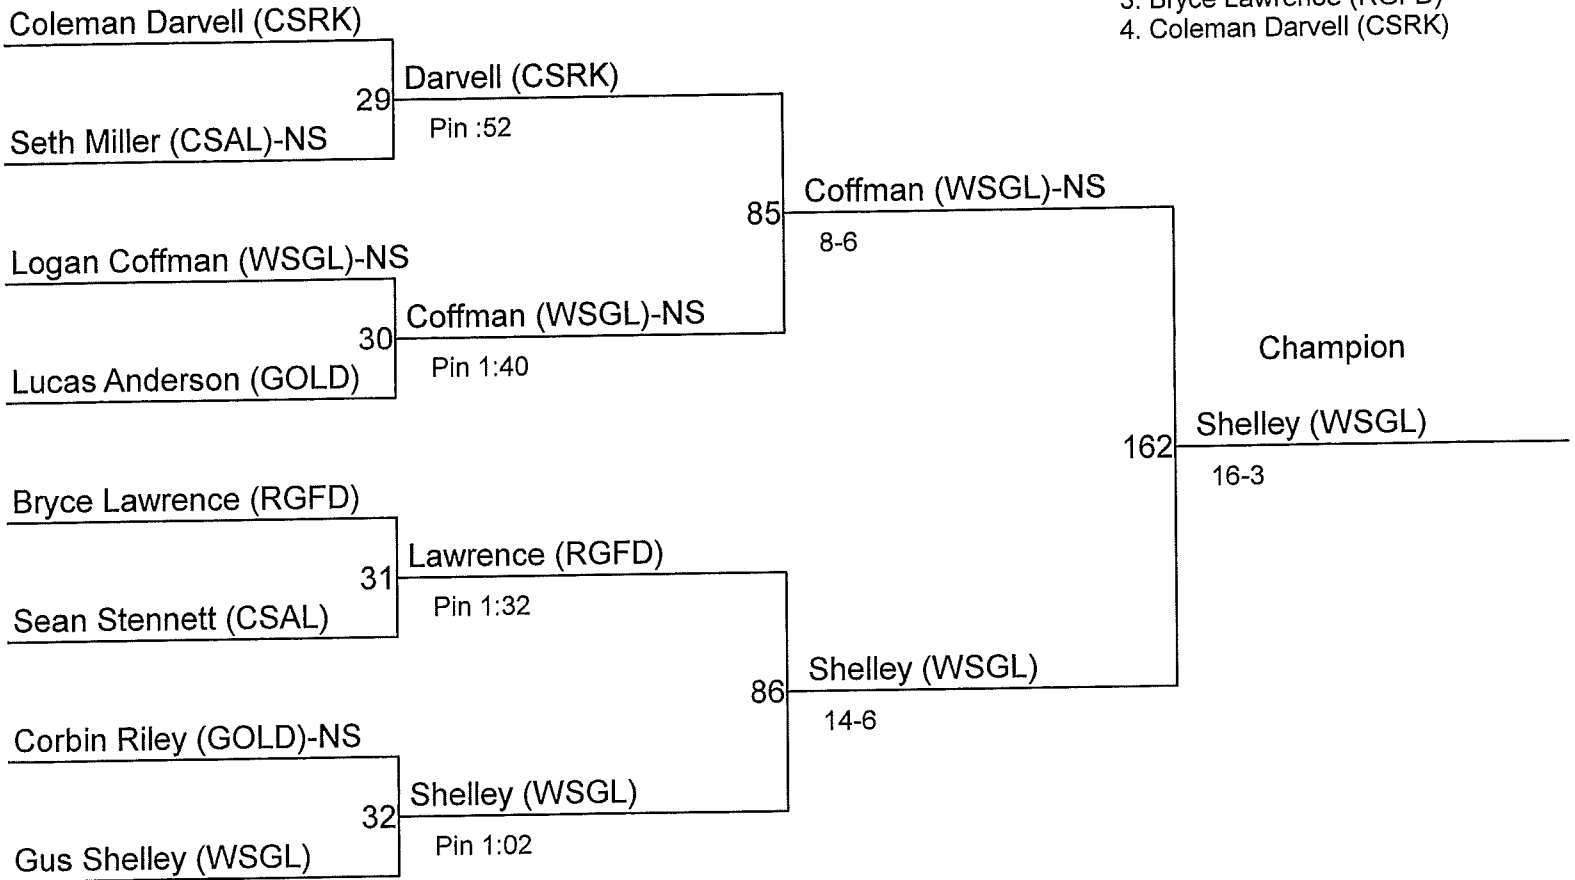

Columbia Gorge Invitational

Weight Class : **145**

1. Cyle Workman (RGFD)
2. Isaac Ledesma (STEV)
3. Skylar Boothby (WSGL)
4. Greg Beer (CSRK)

Columbia Gorge Invitational

Weight Class : **152**

1. Gus Shelley (WSGL)
2. Logan Coffman (WSGL)-NS
3. Bryce Lawrence (RGFD)
4. Coleman Darvell (CSRK)