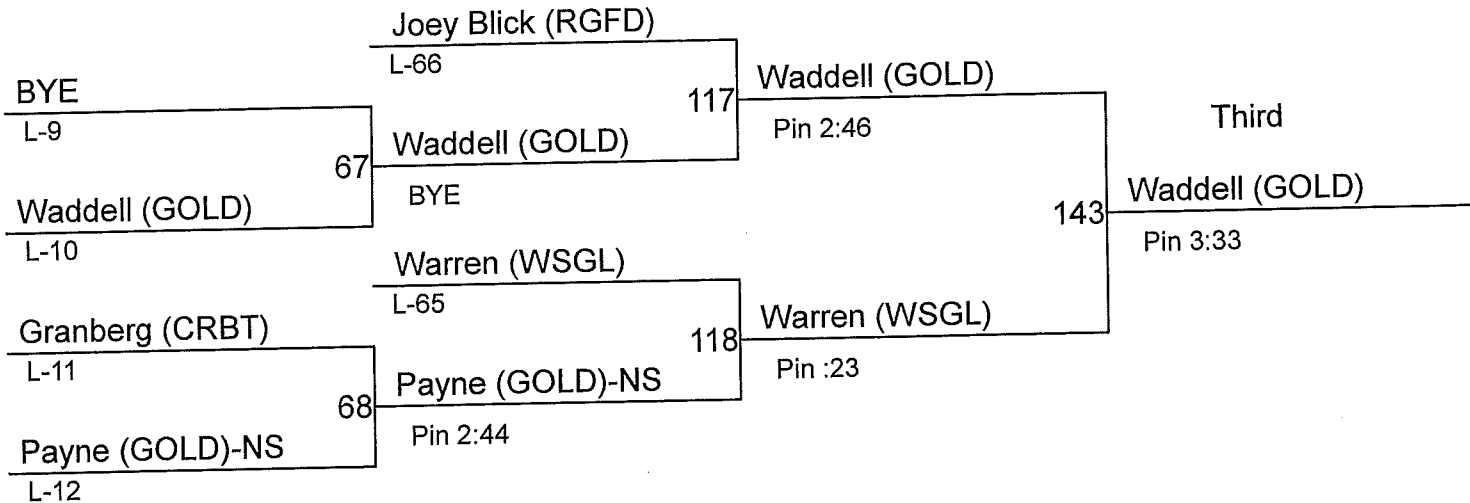

Columbia Gorge Invitational

Weight Class : 120

1. Abiy LaCombe (STEV)
2. Asa Hamer (CSRK)
3. Bryce Waddell (GOLD)
4. Stephen Warren (WSGL)