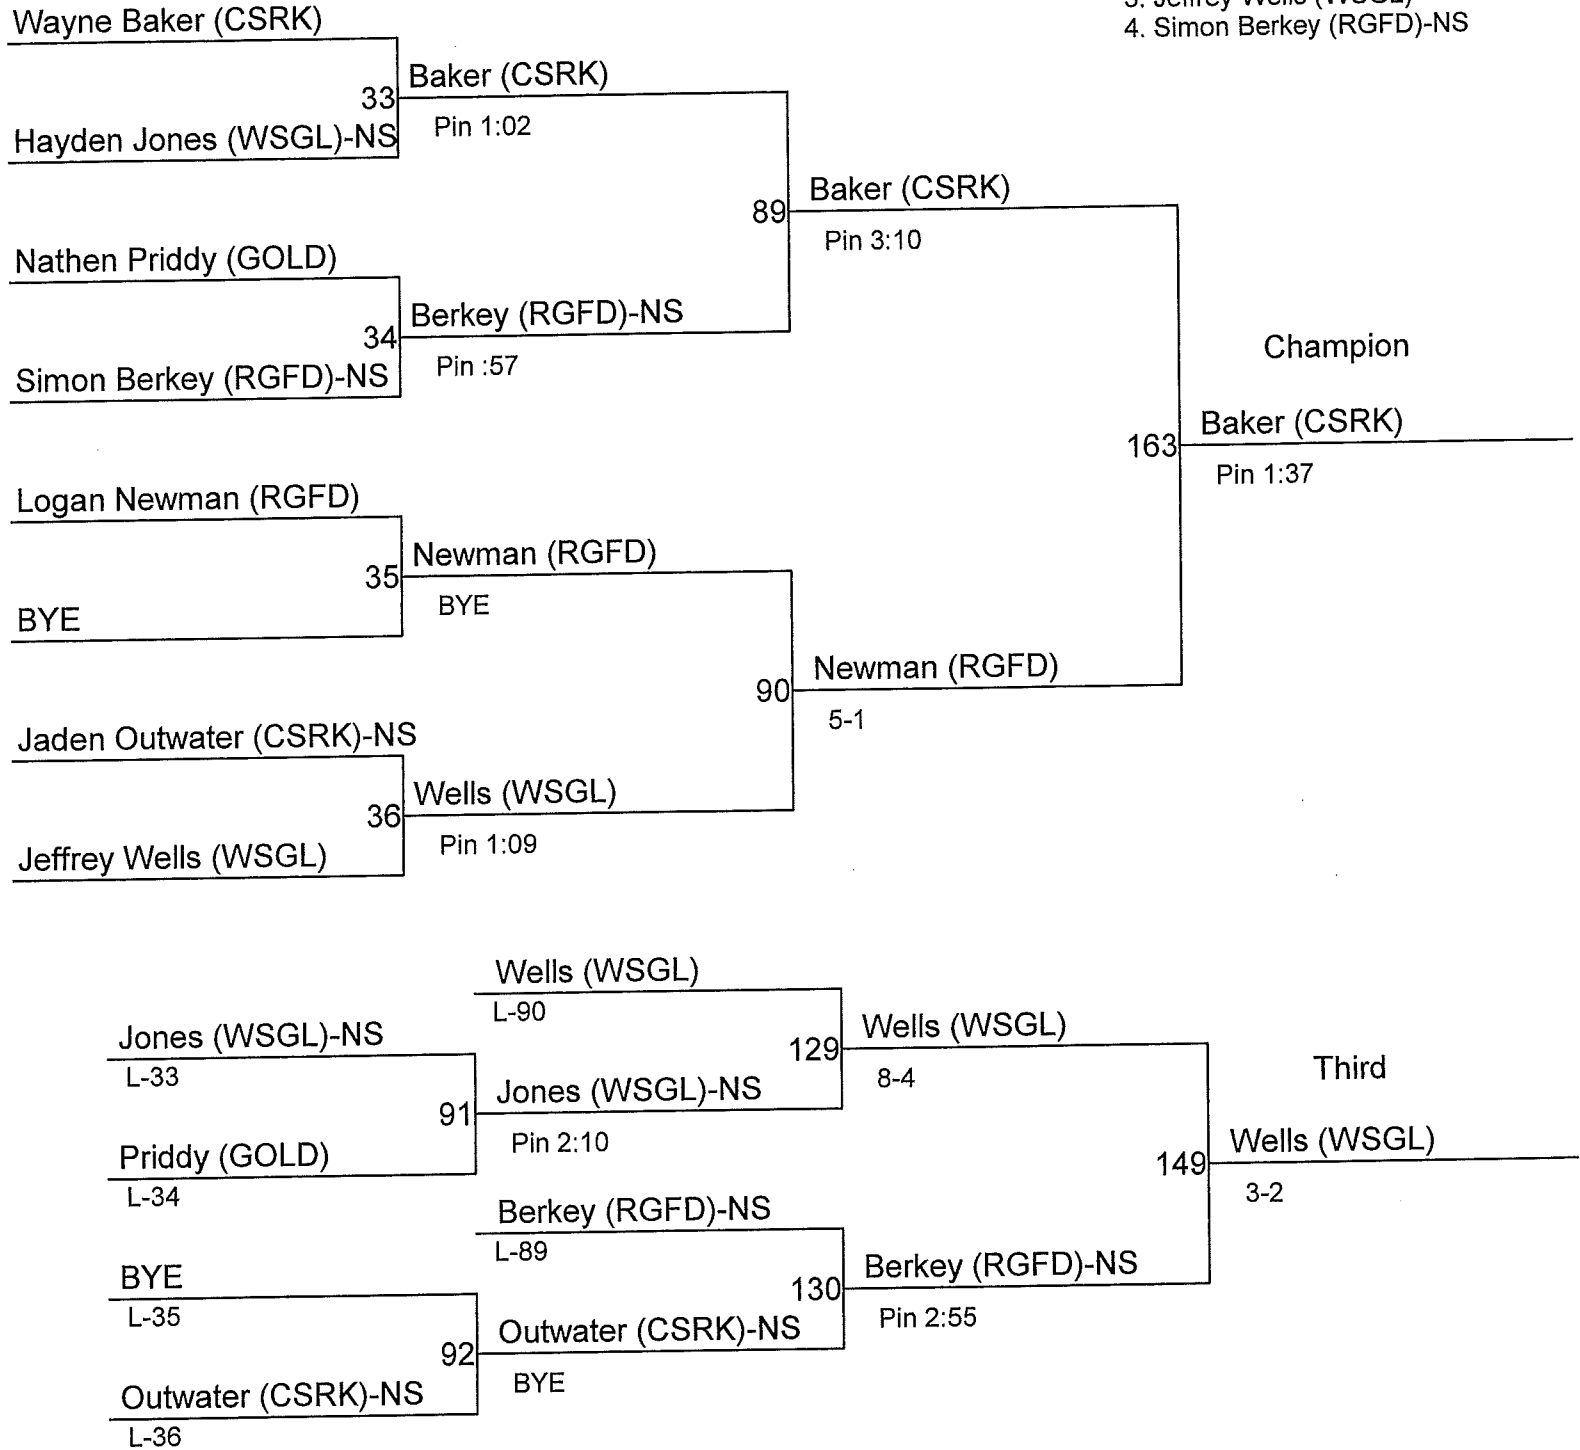

Columbia Gorge Invitational

Weight Class : 160

1. Wayne Baker (CSRK)
2. Logan Newman (RGFD)
3. Jeffrey Wells (WSGL)
4. Simon Berkey (RGFD)-NS