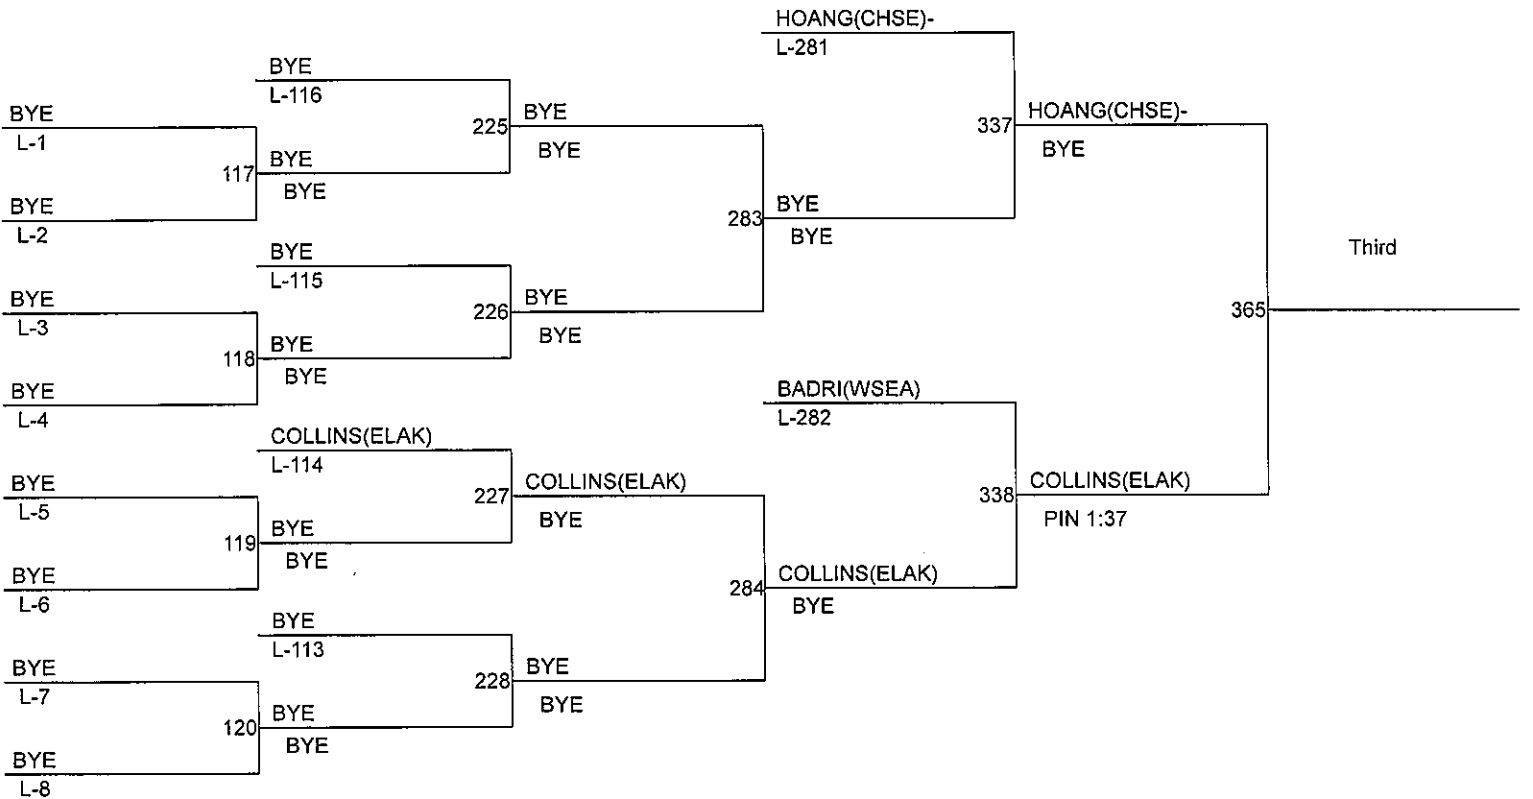

KING OF BEACON HILL

1..HIGHLINE.....	188	13..BELLEVUE CHRISTIAN....	42
2..BLAINE.....	157.5	14..FRANKLIN.....	39
3..LAKES.....	127.5	15..EASTSIDE CATHOLIC.....	30
4..NORTH CREEK.....	117	16..MOUNTLAKE TERRACE.....	28
5..CLEVELAND.....	82	17..FOSTER.....	27
6..SKYLINE.....	75	18..SAMMAMISH.....	23
7..EASTLAKE.....	74	19..TYEE.....	22
8..CHIEF SEALTH.....	72	20..GARFIELD.....	21
9..LAKEWOOD.....	66.5	21..EVERGREEN.....	20
10..RENTON.....	59	22..SEATTLE ACADEMY.....	18
11..ARCHBISHOP MURPHY.....	55	23..INGRAHAM.....	10
12..WEST SEATTLE.....	53.5	24..MOUNT TAHOMA.....	0

KING OF BEACON HILL

Weight Class : 106

1. AHMED SALIM(HILN)
  2. JEFFREY PARN(TYEE)