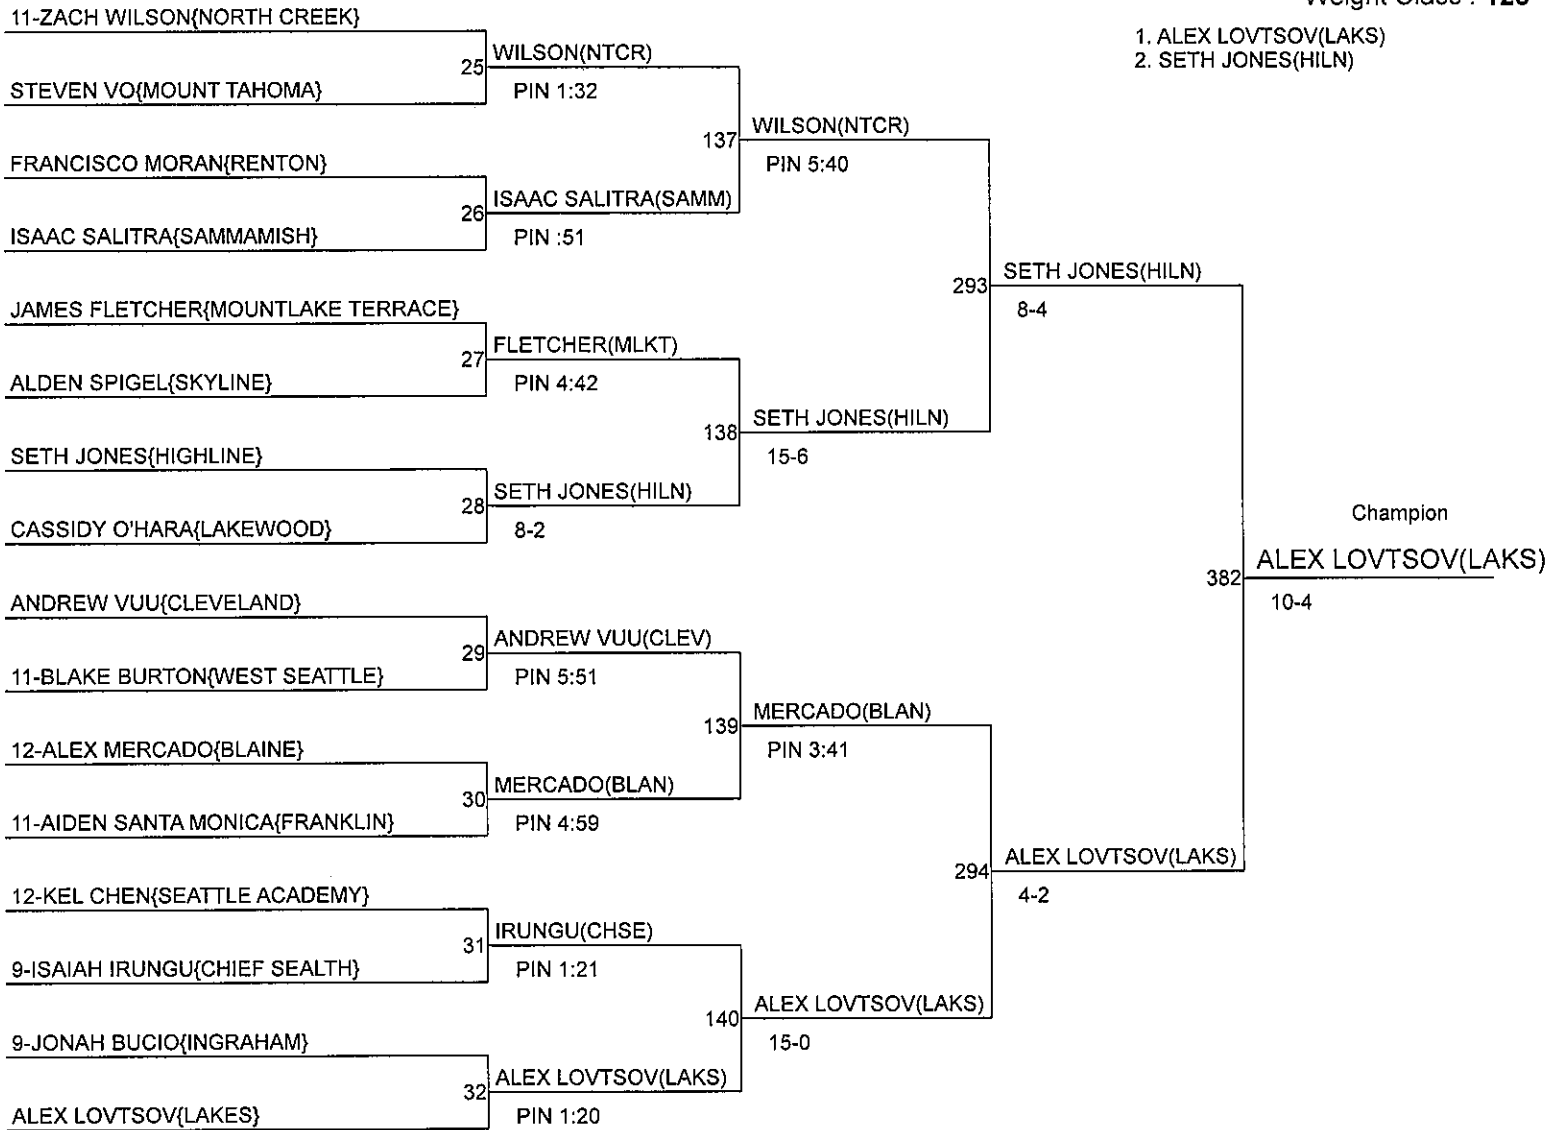

KING OF BEACON HILL

Weight Class : 126

1. ALEX LOVTSOV(LAKS)
2. SETH JONES(HILN)