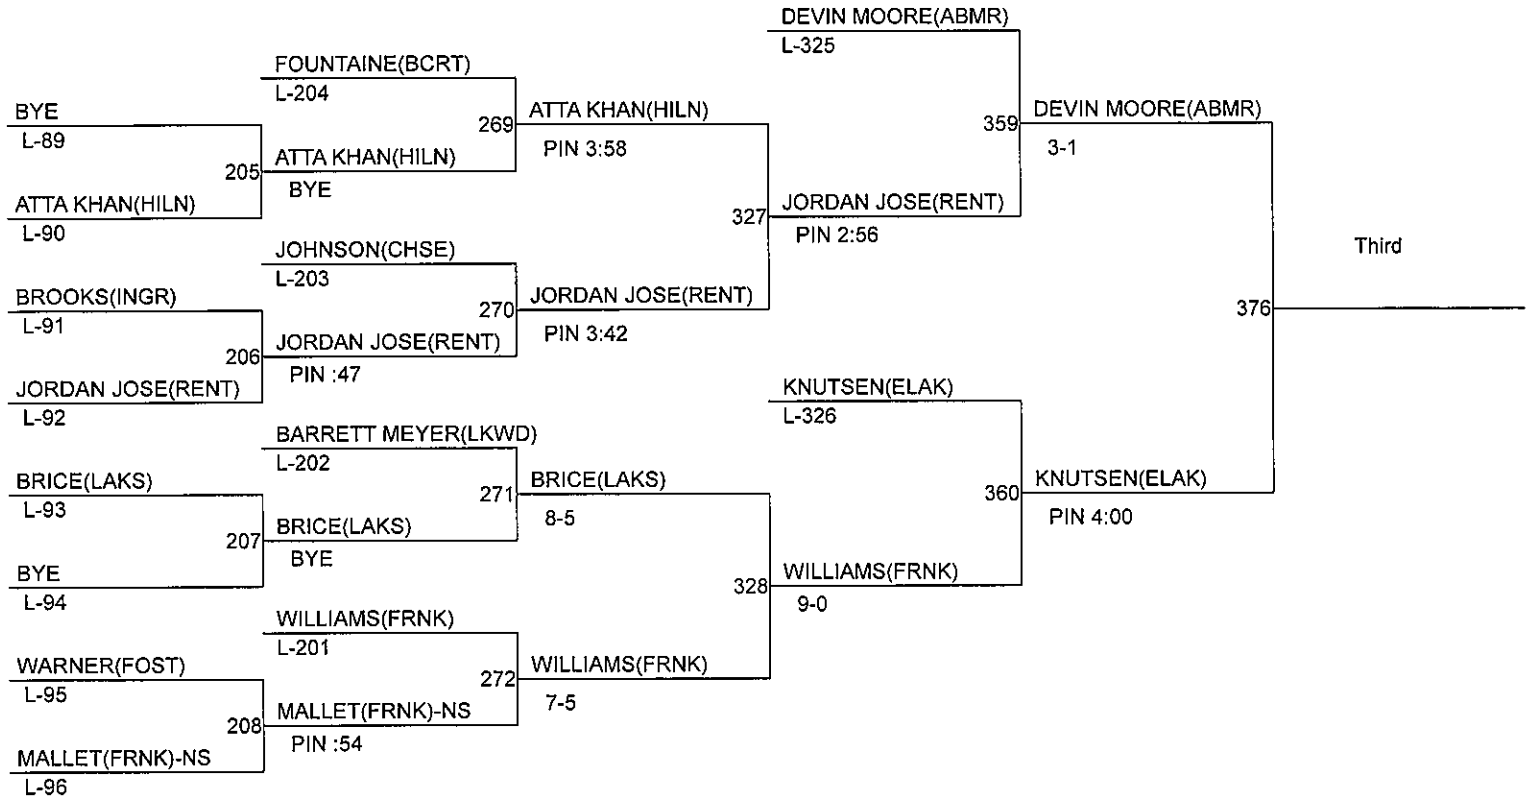

KING OF BEACON HILL

Weight Class : 195

1. 12-JACOB WESTFALL(BLAN)
2. 12-DEJOVANNIE ARNS(CLEV)