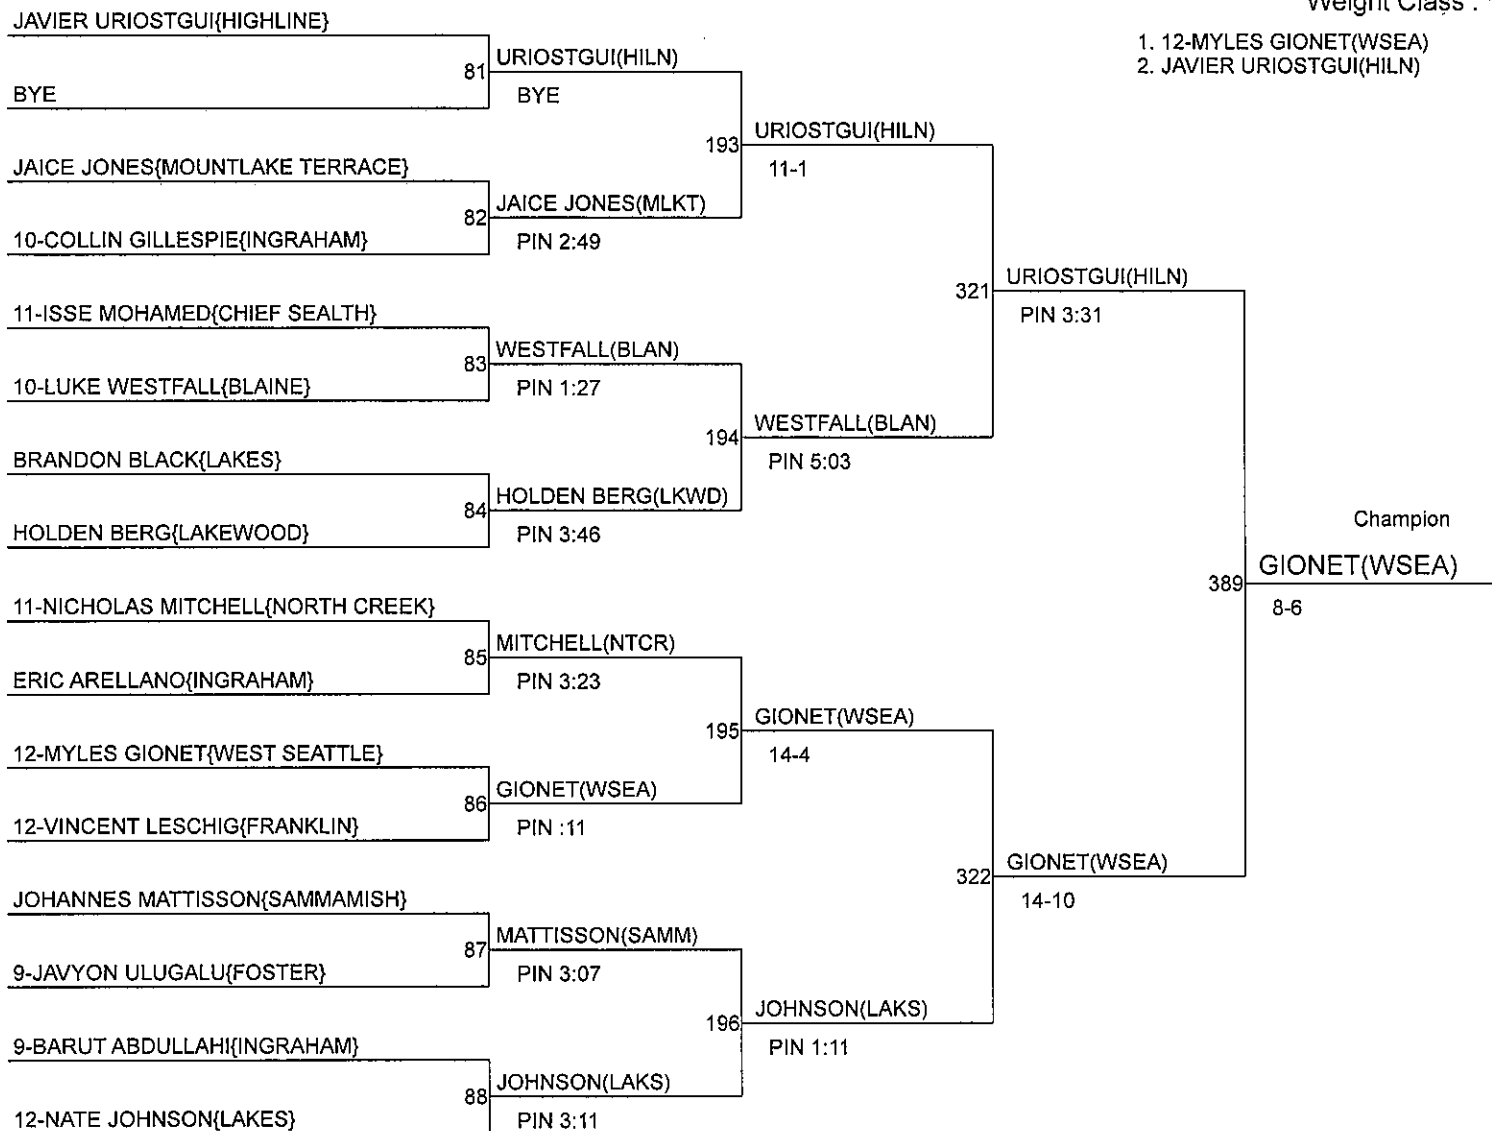

KING OF BEACON HILL

Weight Class : 182