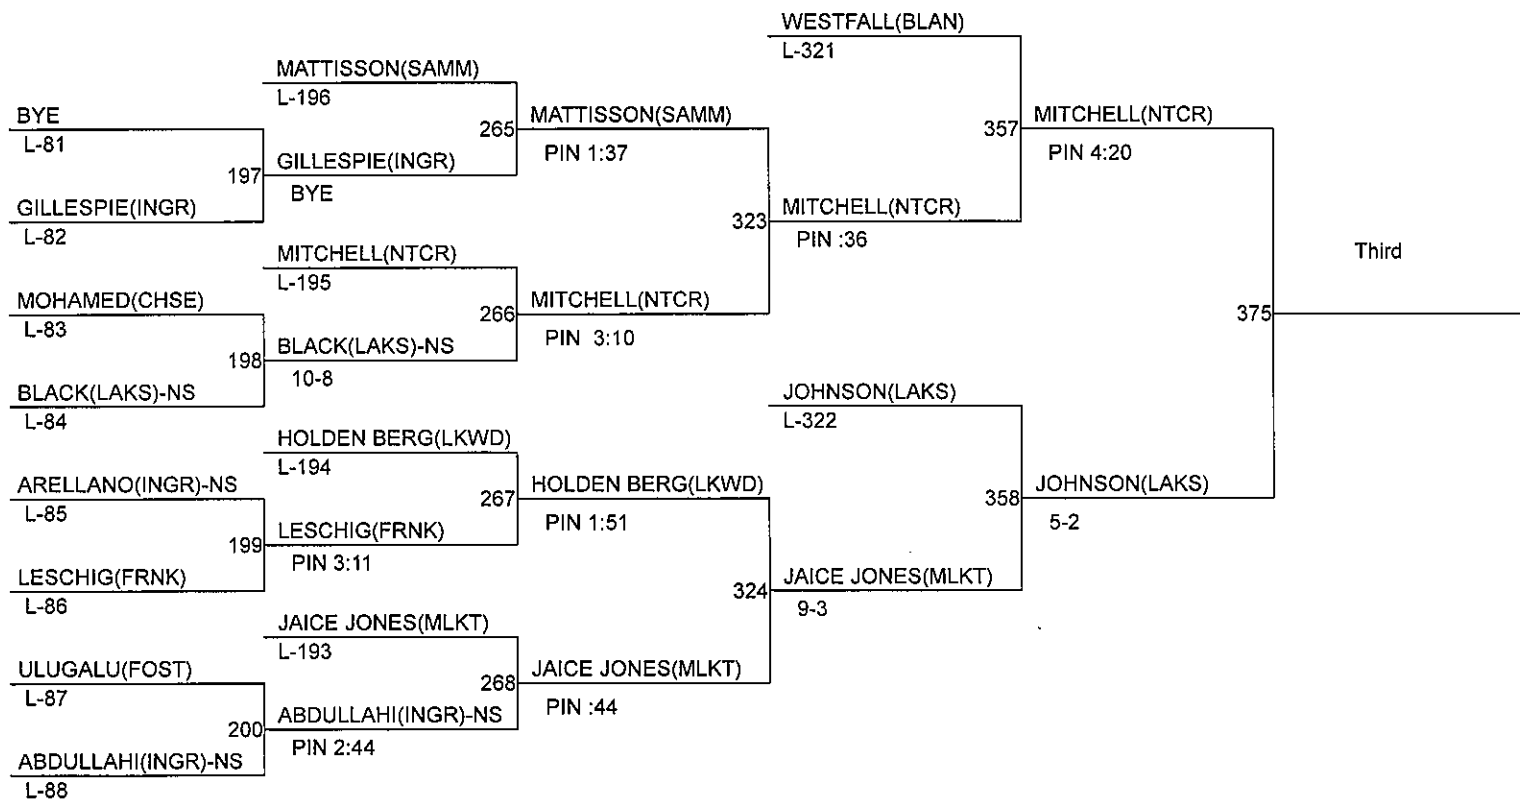

KING OF BEACON HILL

Weight Class : 182