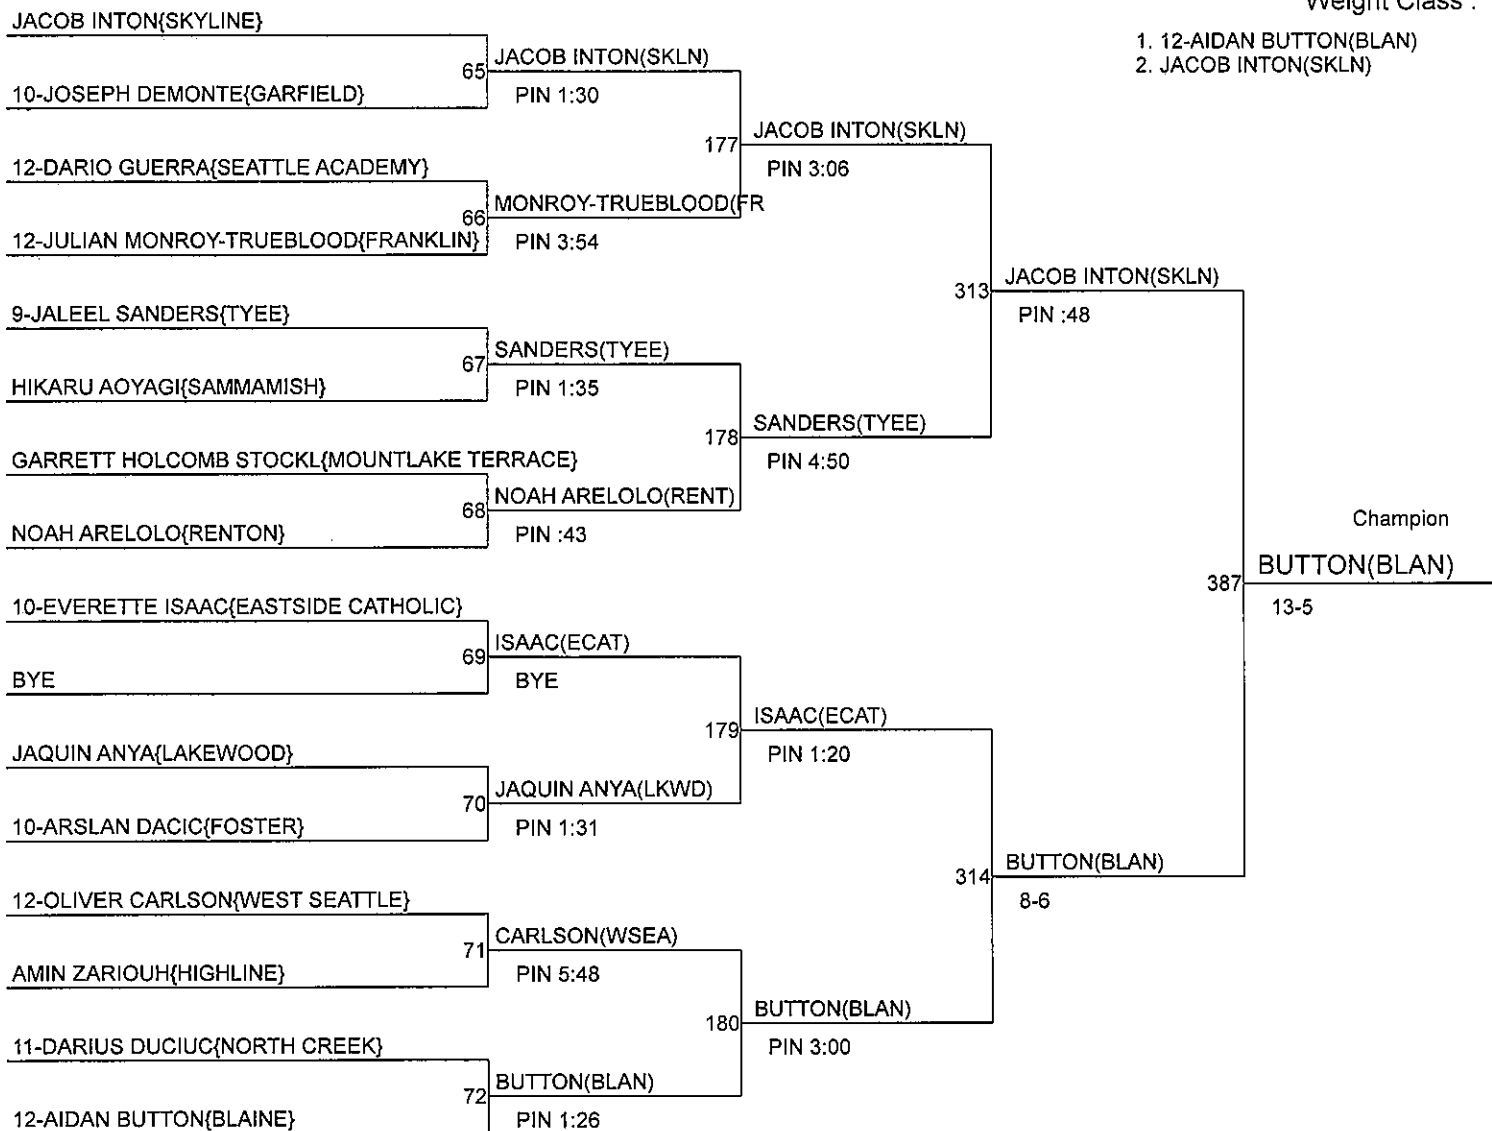

KING OF BEACON HILL

Weight Class : 160