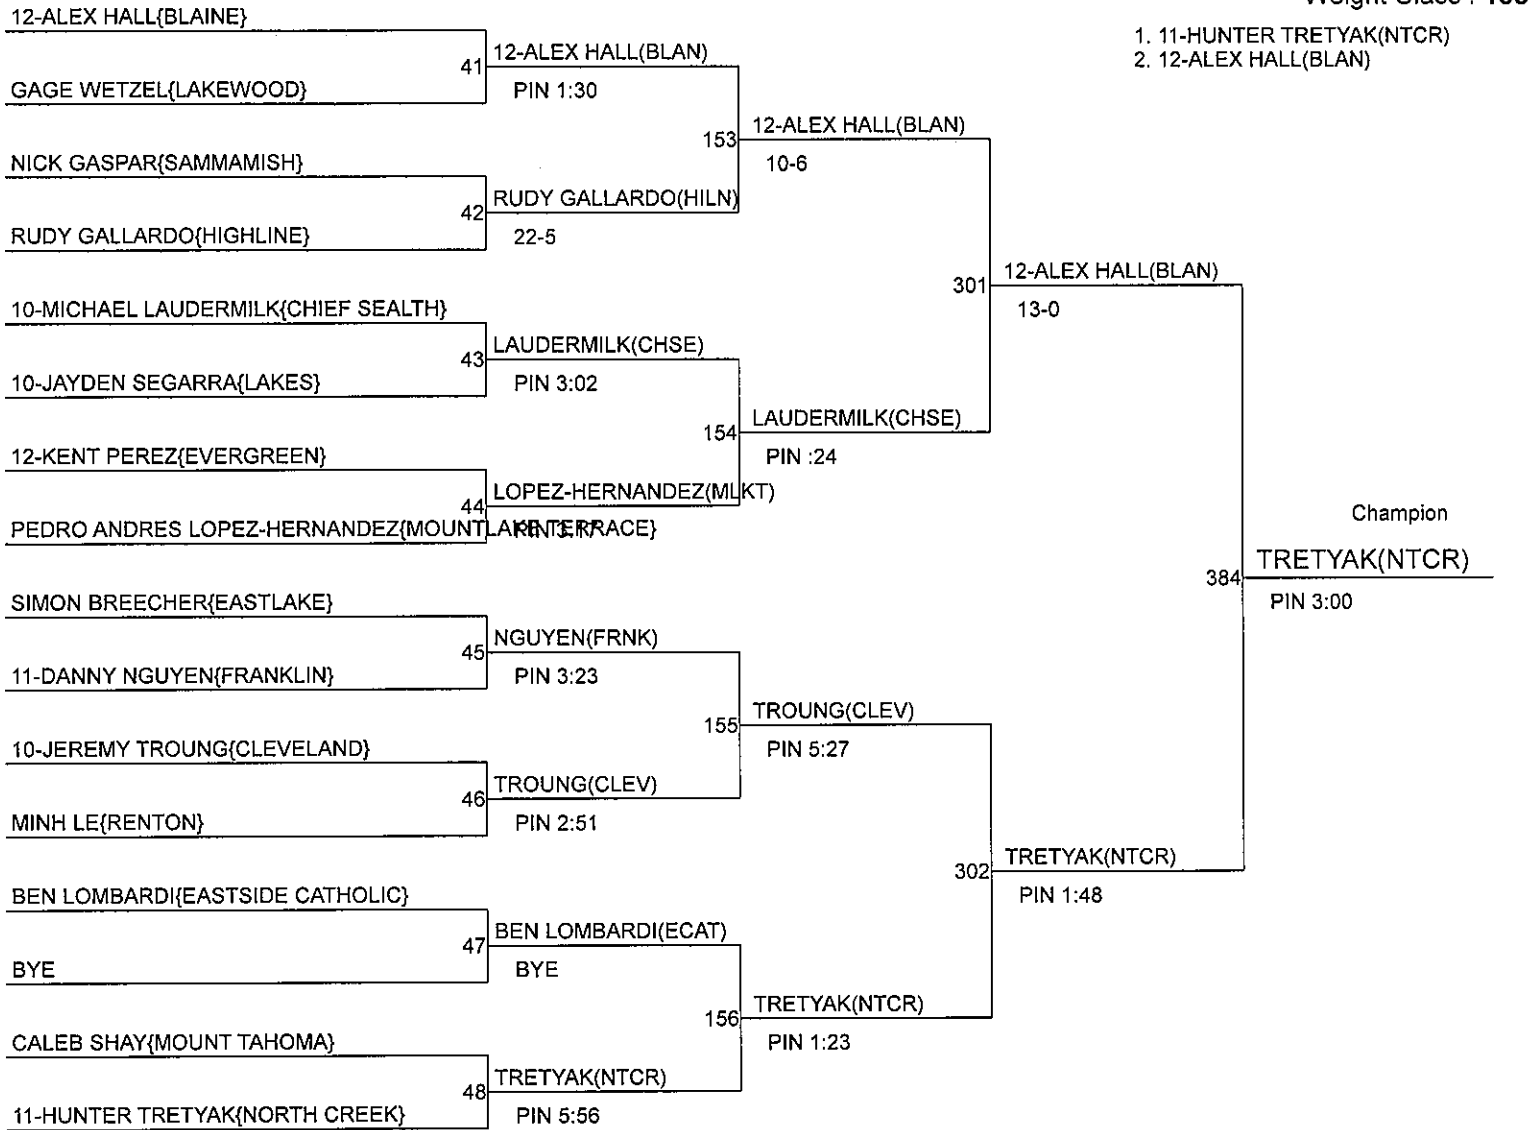

# KING OF BEACON HILL

Weight Class : 132

- 1. OZZY CASTANEDA(HILN)
- 2. DEAUNTE EPP(BCRT)

**KING OF BEACON HILL**

Weight Class : 138