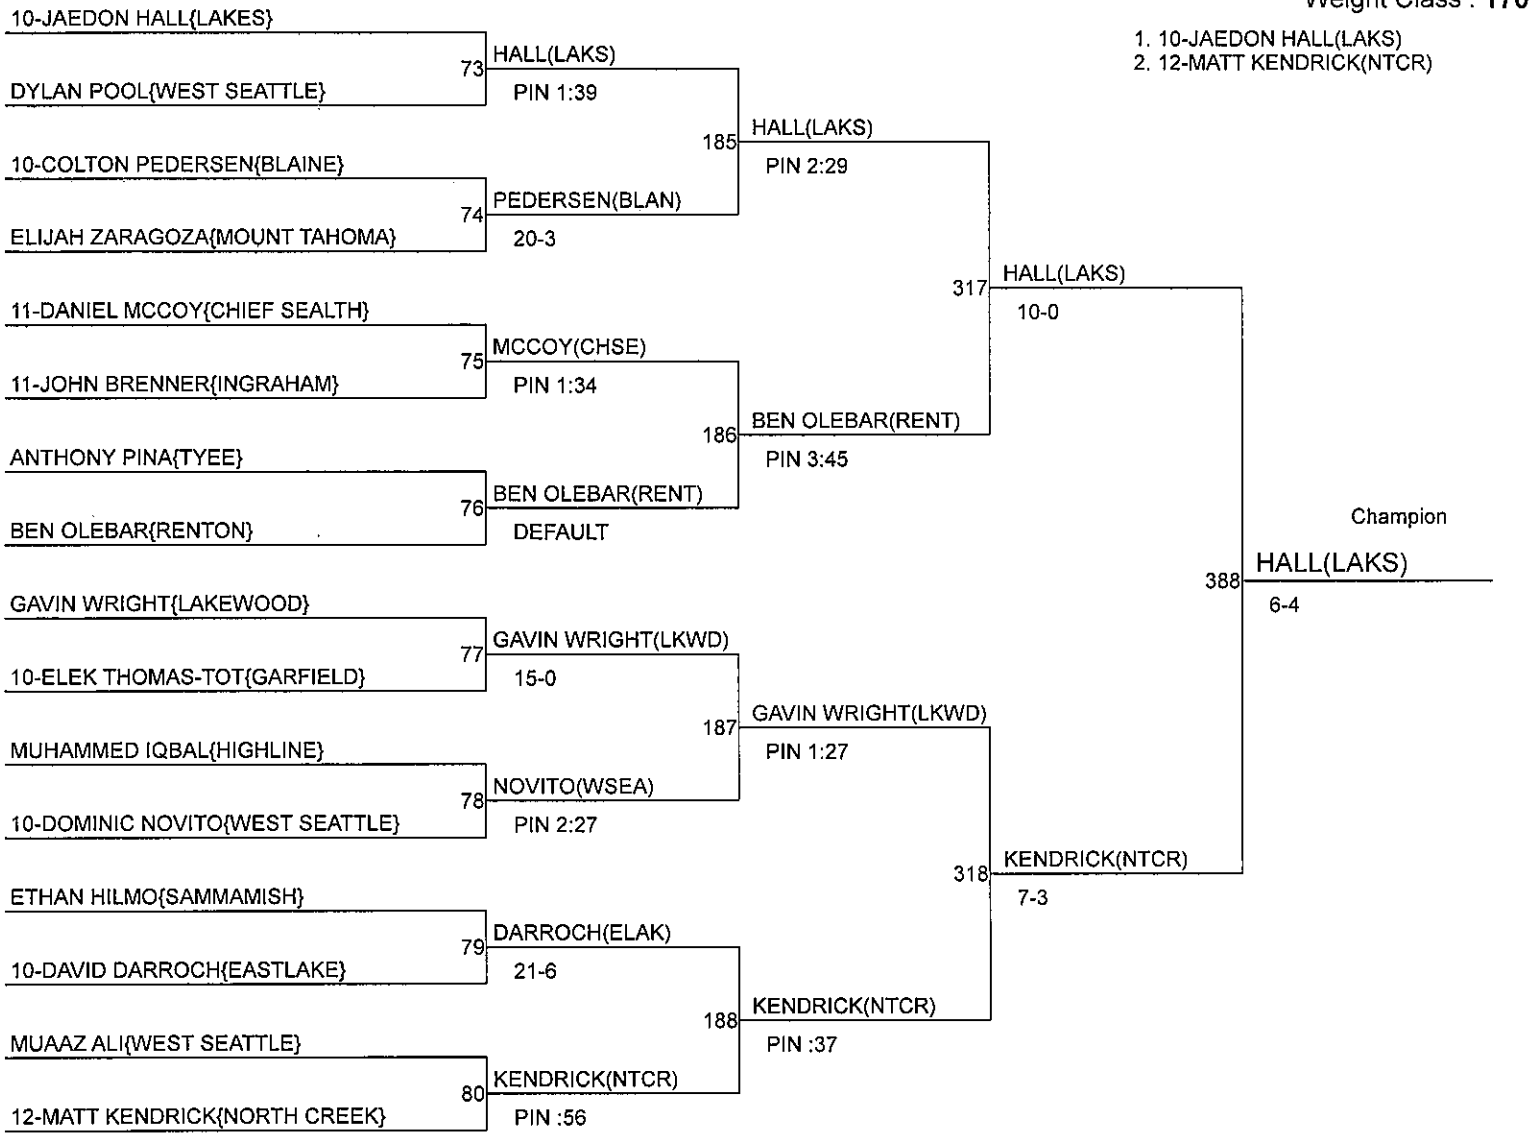

KING OF BEACON HILL

Weight Class : 170

1. 10-JAEDON HALL(LAKS)
2. 12-MATT KENDRICK(NTCR)