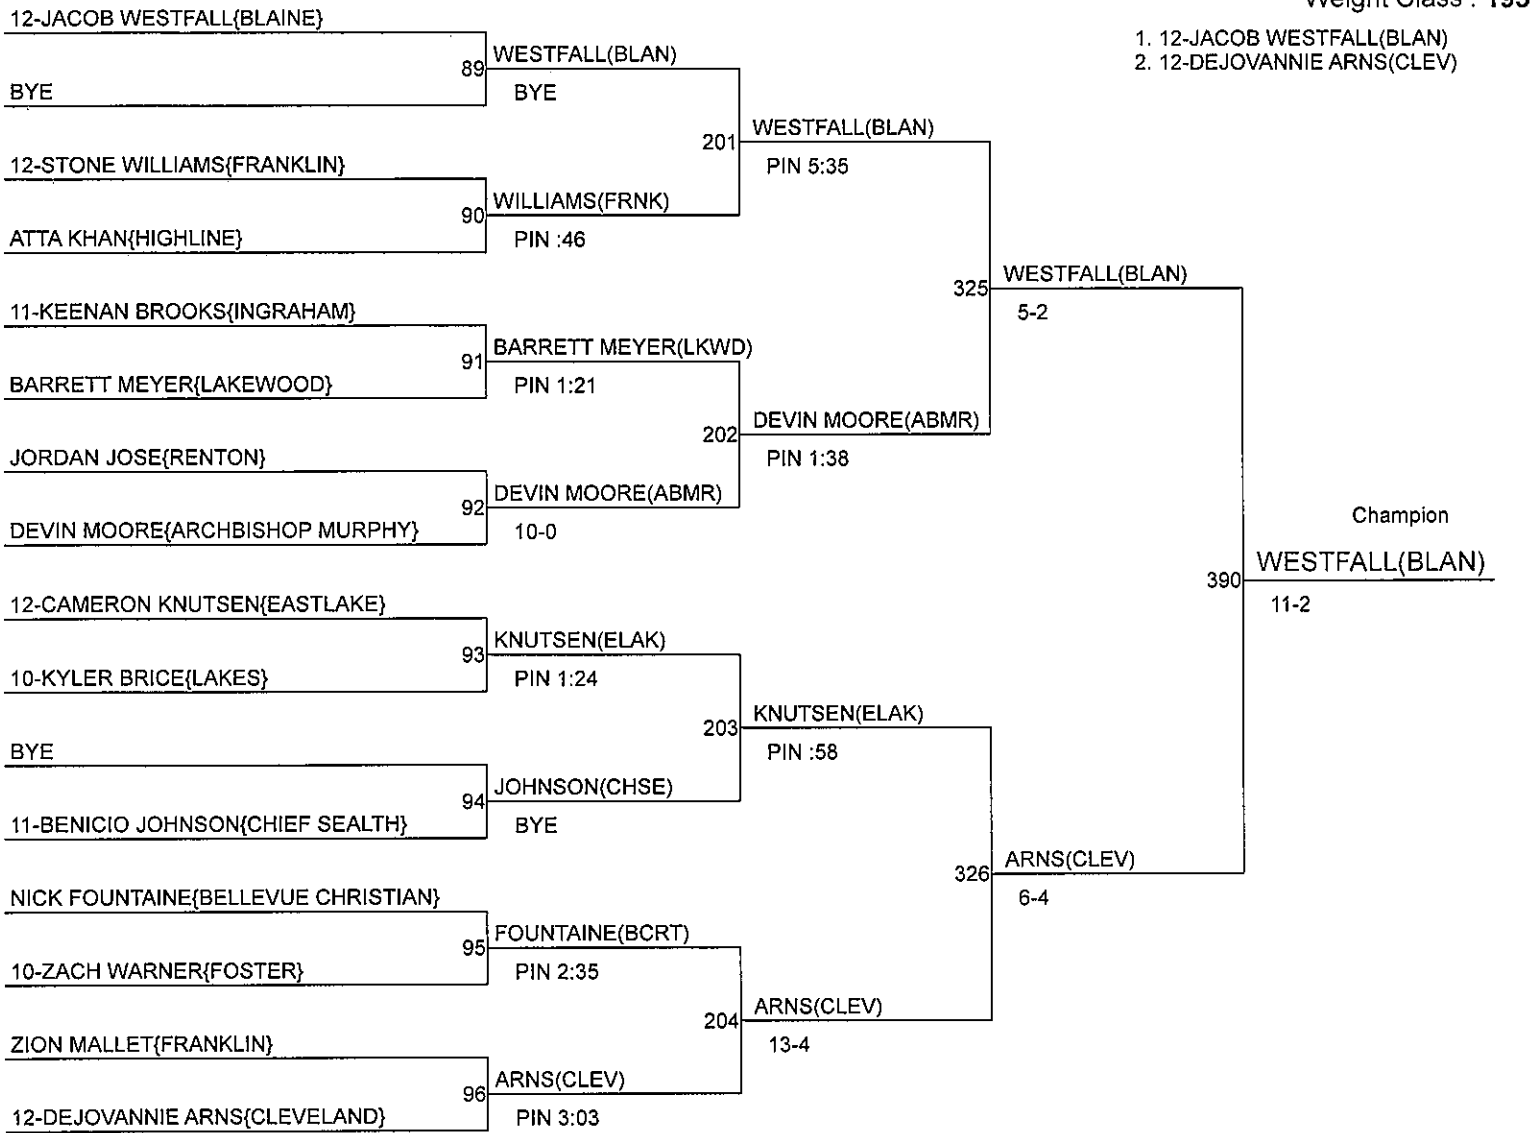

KING OF BEACON HILL

Weight Class : 195

1. 12-JACOB WESTFALL(BLAN)
2. 12-DEJOVANNIE ARNS(CLEV)