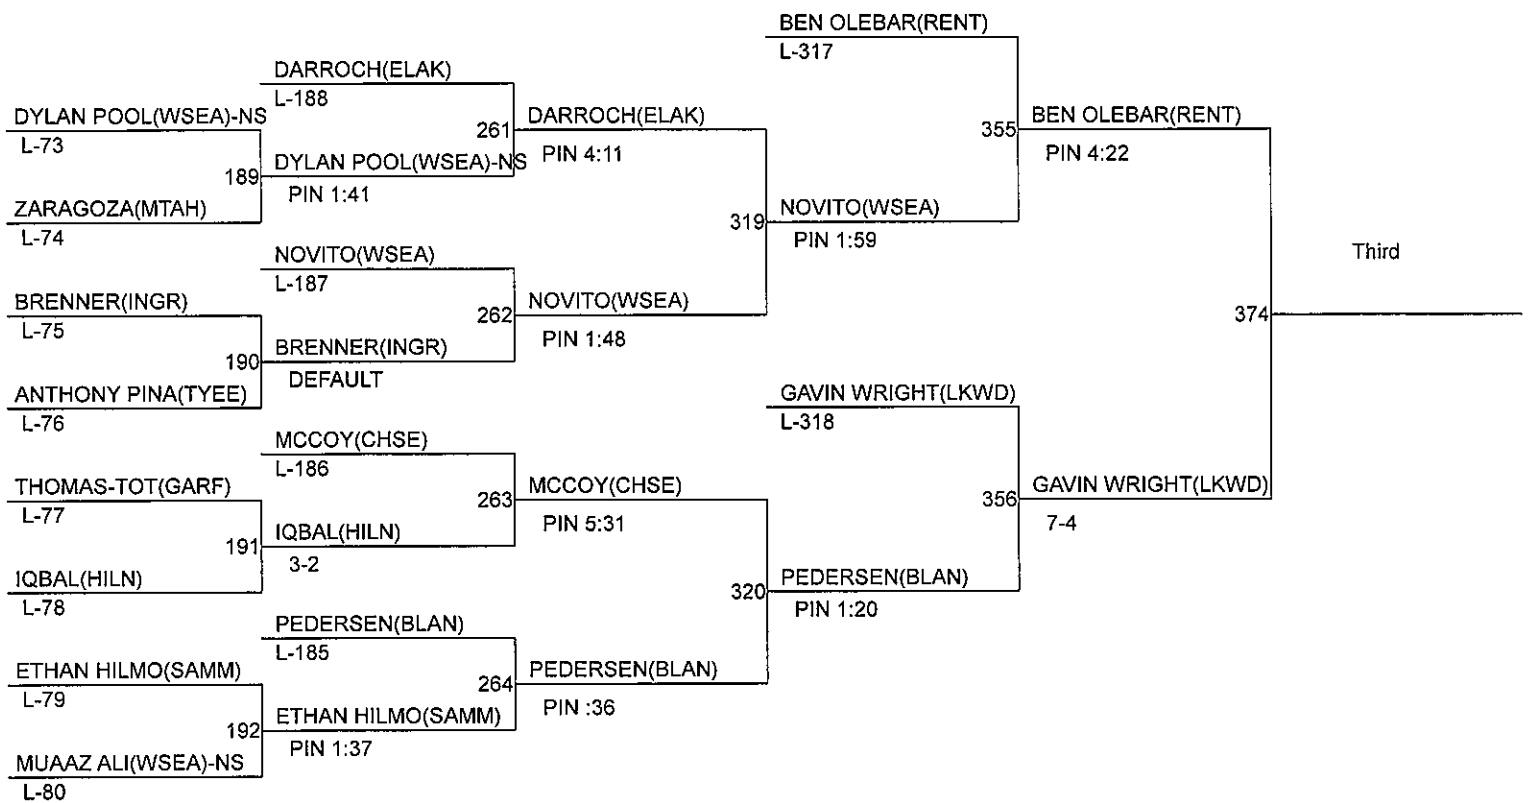

KING OF BEACON HILL

Weight Class : 170

1. 10-JAEDON HALL(LAKS)
2. 12-MATT KENDRICK(NTCR)