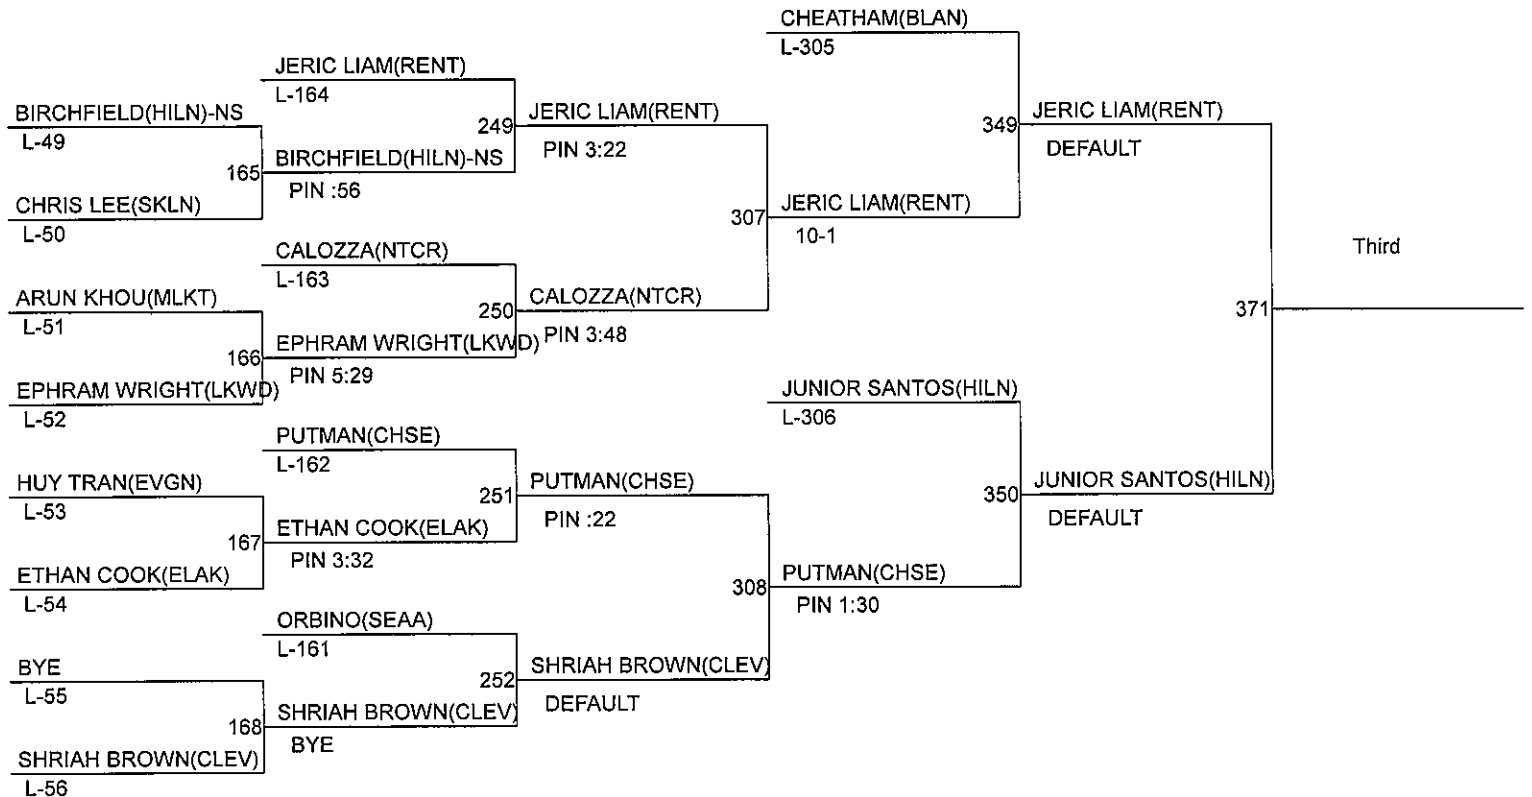

KING OF BEACON HILL

Weight Class : 145

1. COLIN HOWELL(ABMR)
2. 12-LUKE HAUSER(FRNK)