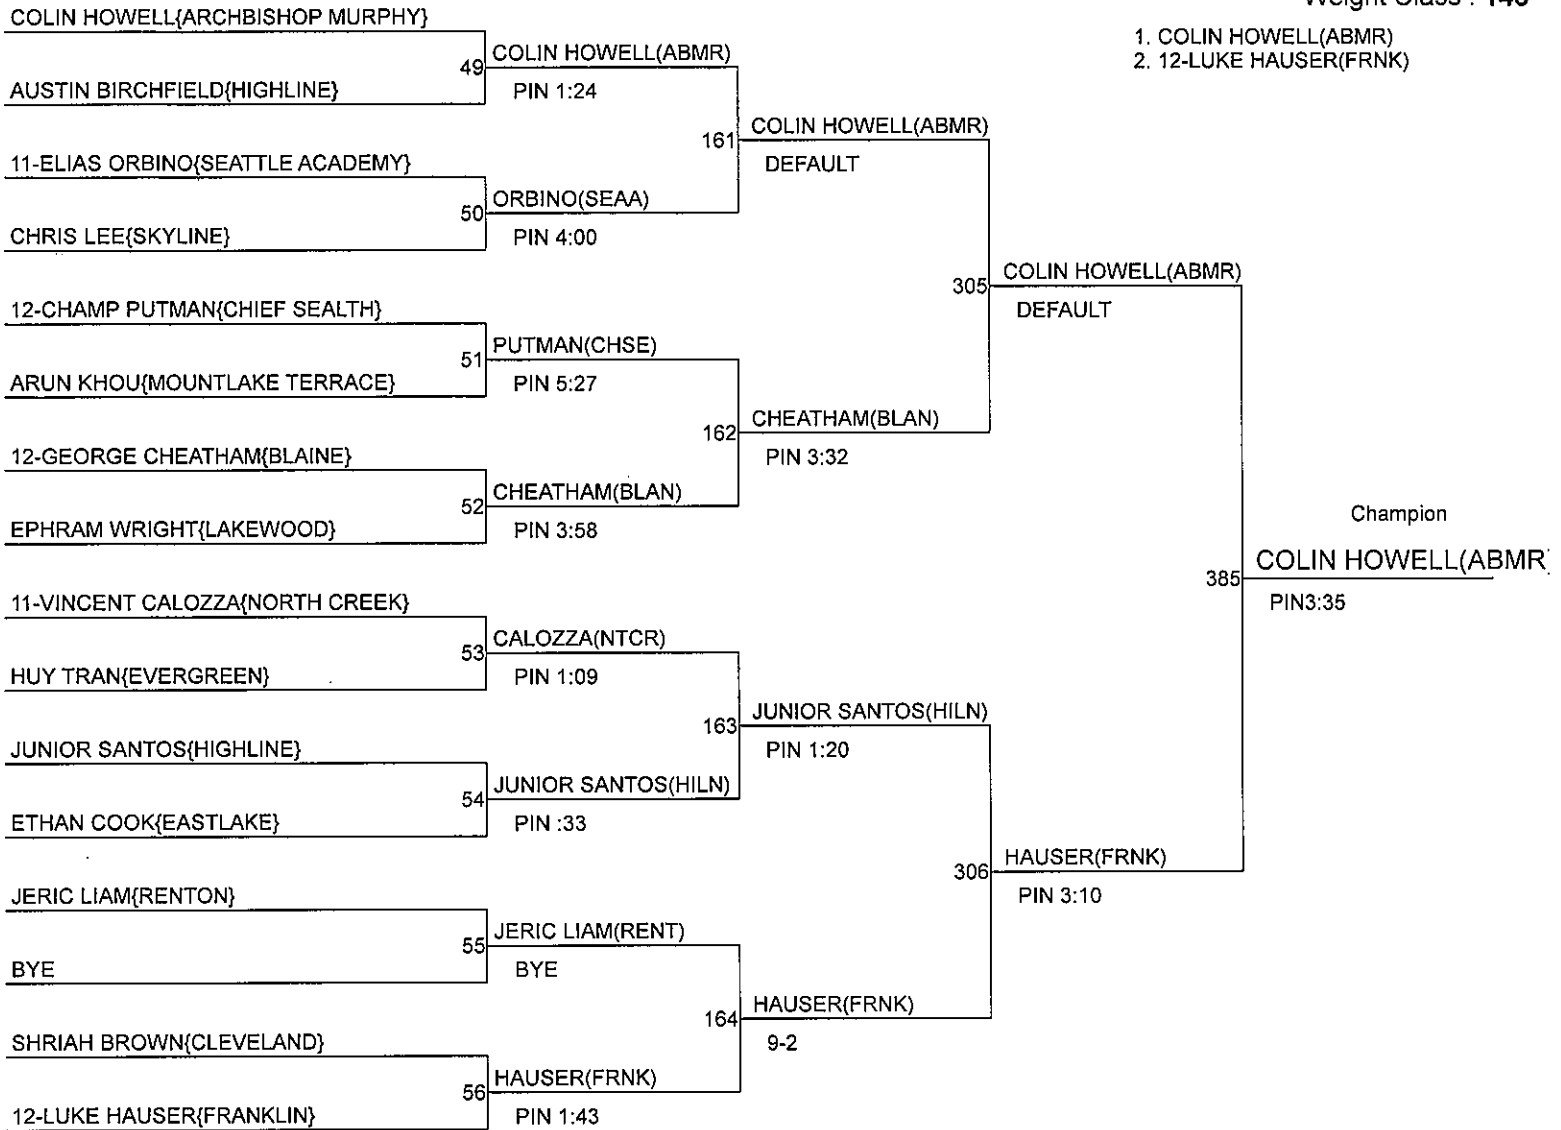

KING OF BEACON HILL

Weight Class : 145

1. COLIN HOWELL(ABMR)
2. 12-LUKE HAUSER(FRNK)