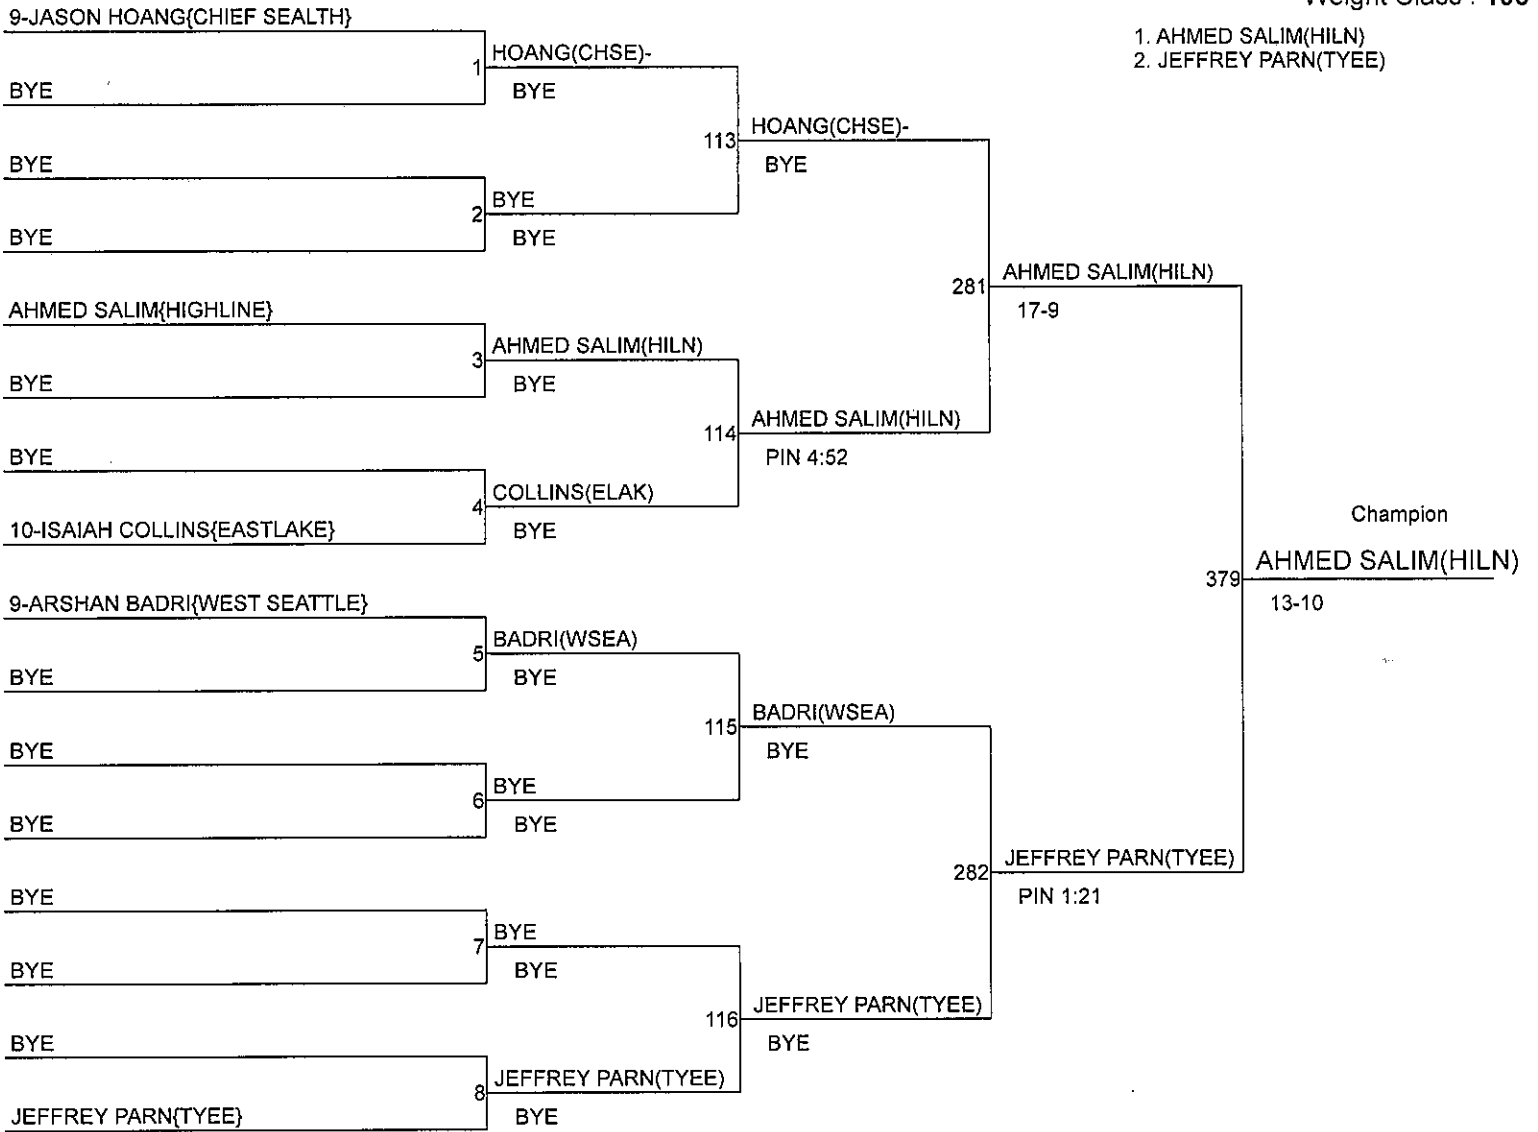

KING OF BEACON HILL

1..HIGHLINE.....	188	13..BELLEVUE CHRISTIAN....	42
2..BLAINE.....	157.5	14..FRANKLIN.....	39
3..LAKES.....	127.5	15..EASTSIDE CATHOLIC.....	30
4..NORTH CREEK.....	117	16..MOUNTLAKE TERRACE.....	28
5..CLEVELAND.....	82	17..FOSTER.....	27
6..SKYLINE.....	75	18..SAMMAMISH.....	23
7..EASTLAKE.....	74	19..TYEE.....	22
8..CHIEF SEALTH.....	72	20..GARFIELD.....	21
9..LAKEWOOD.....	66.5	21..EVERGREEN.....	20
10..RENTON.....	59	22..SEATTLE ACADEMY.....	18
11..ARCHBISHOP MURPHY.....	55	23..INGRAHAM.....	10
12..WEST SEATTLE.....	53.5	24..MOUNT TAHOMA.....	0

KING OF BEACON HILL

Weight Class : 106

1. AHMED SALIM(HILN)
  2. JEFFREY PARN(TYEE)