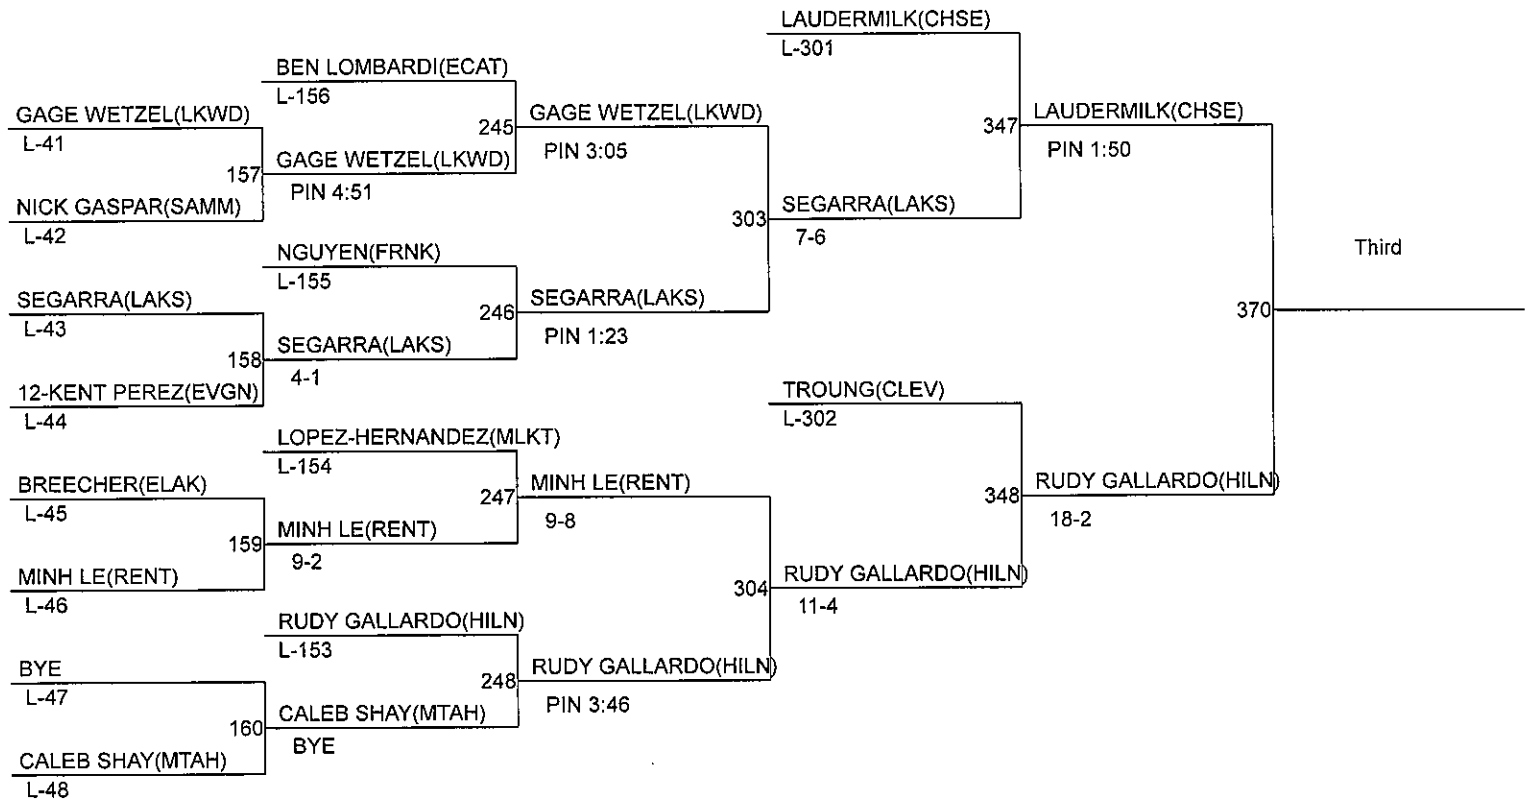

# KING OF BEACON HILL

Weight Class : 132

- 1. OZZY CASTANEDA(HILN)
- 2. DEAUNTE EPP(BCRT)

**KING OF BEACON HILL**

Weight Class : 138