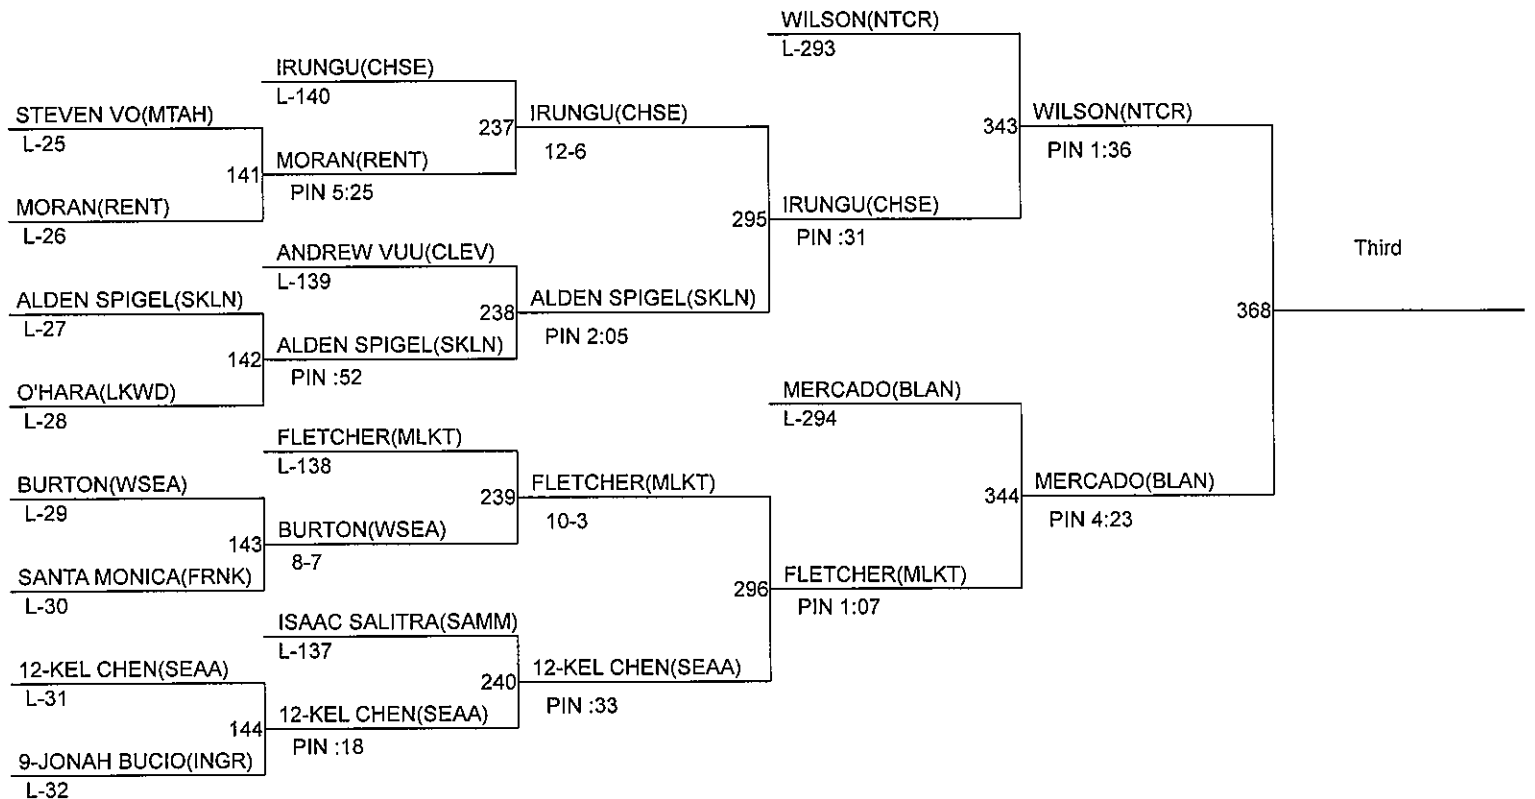

KING OF BEACON HILL

Weight Class : 126

1. ALEX LOVTSOV(LAKS)
2. SETH JONES(HILN)