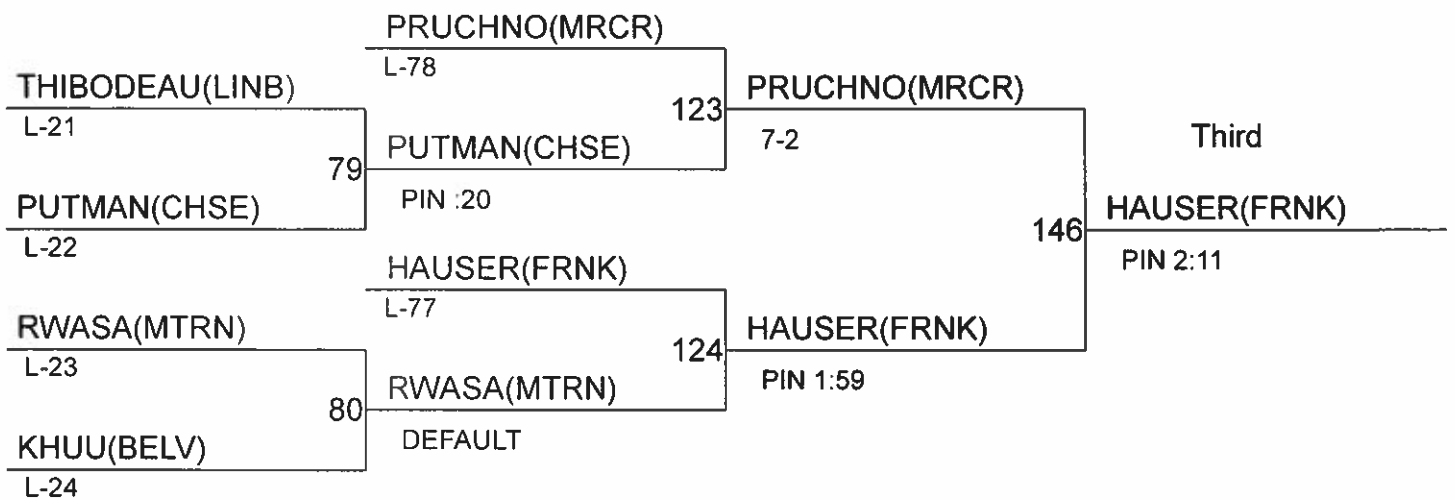

RELENTLESS IIII

Weight Class : 138

1. RUDY GALLARDO(HILN)
2. 10-DEAUNTE EPP(BCRT)
3. 12-LUKE HAUSER(FRNK)
4. 12-ELI PRUCHNO(MRCR)