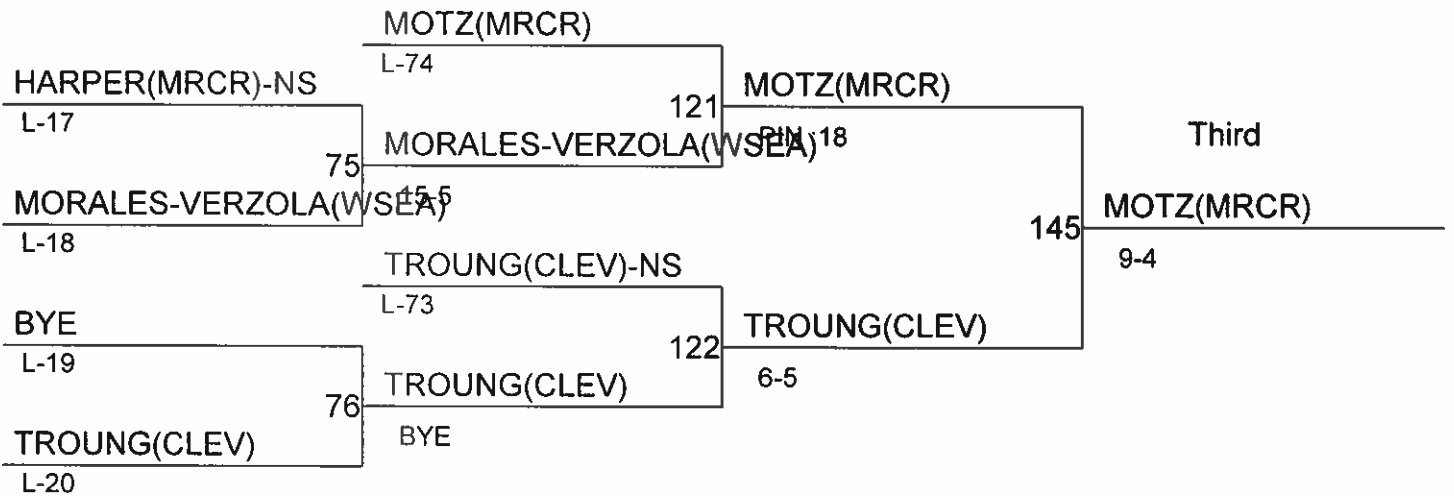

RELENTLESS III

Weight Class : 132

1. 10-MICHAEL LAUDERMILK(CHSE)
2. SETH JONES(HILN)
3. 12-ANDREW MOTZ(MRCR)
4. 10-JEREMY TROUNG(CLEV)