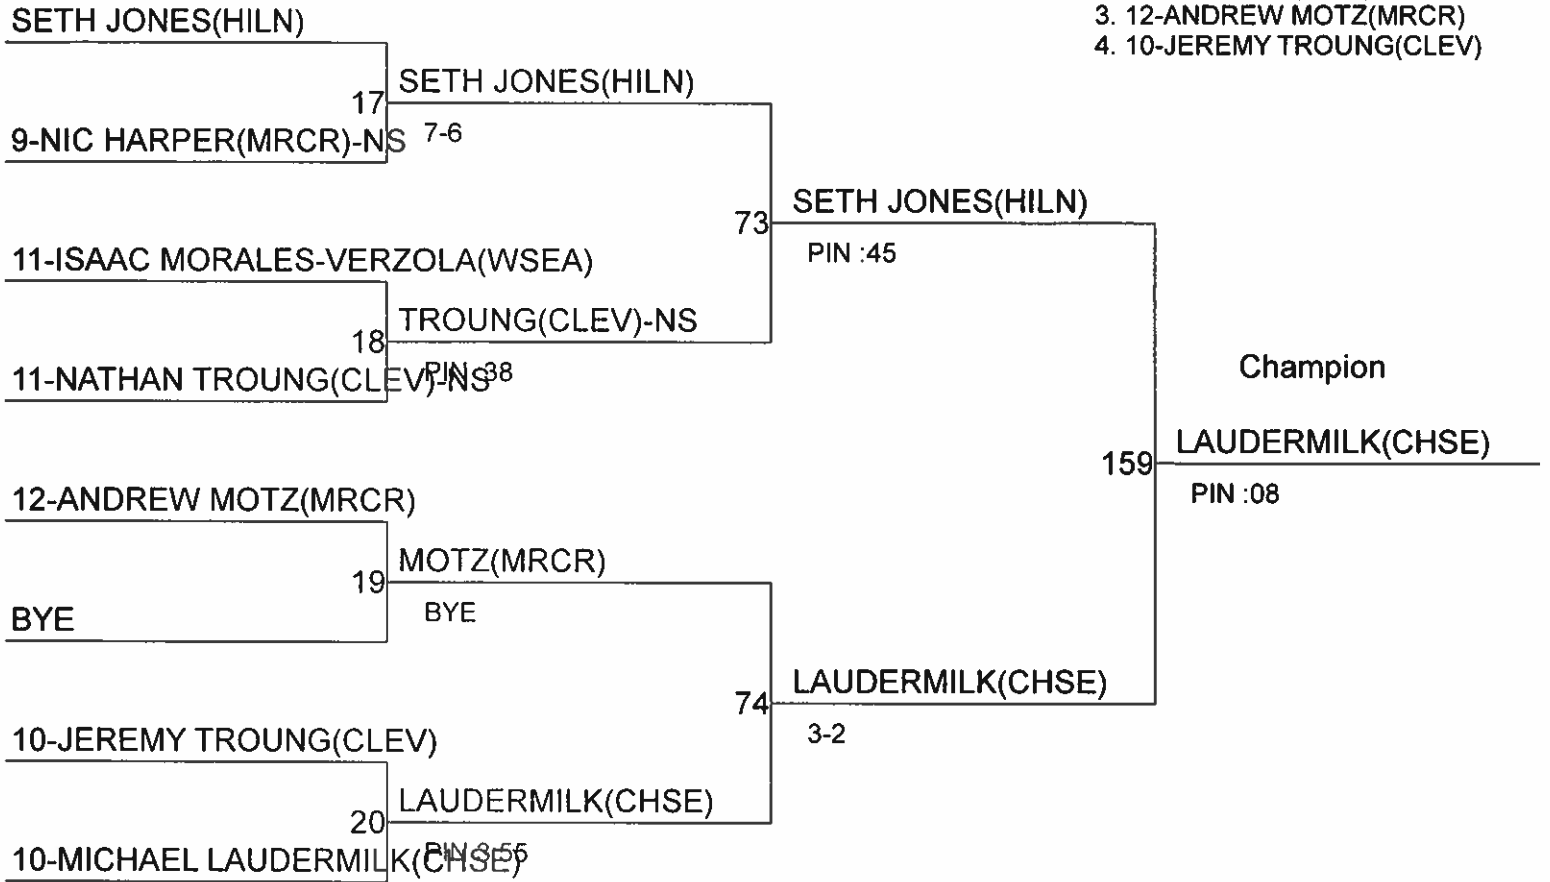

RELENTLESS III

Weight Class : 132

1. 10-MICHAEL LAUDERMILK(CHSE)
2. SETH JONES(HILN)
3. 12-ANDREW MOTZ(MRCR)
4. 10-JEREMY TROUNG(CLEV)