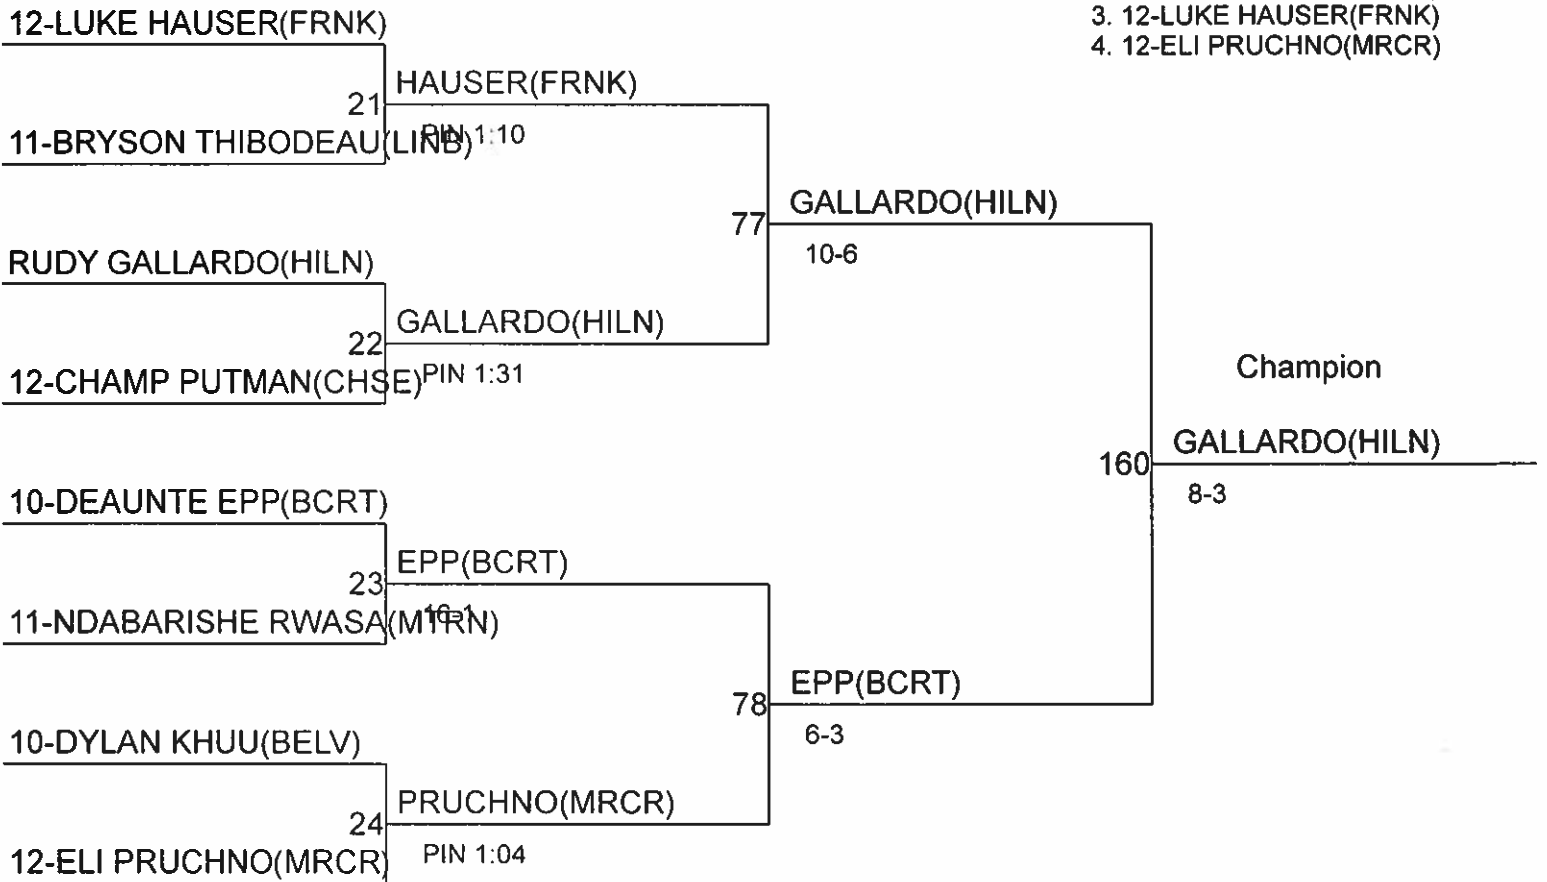

RELENTLESS IIII

Weight Class : 138

1. RUDY GALLARDO(HILN)
2. 10-DEAUNTE EPP(BCRT)
3. 12-LUKE HAUSER(FRNK)
4. 12-ELI PRUCHNO(MRCR)