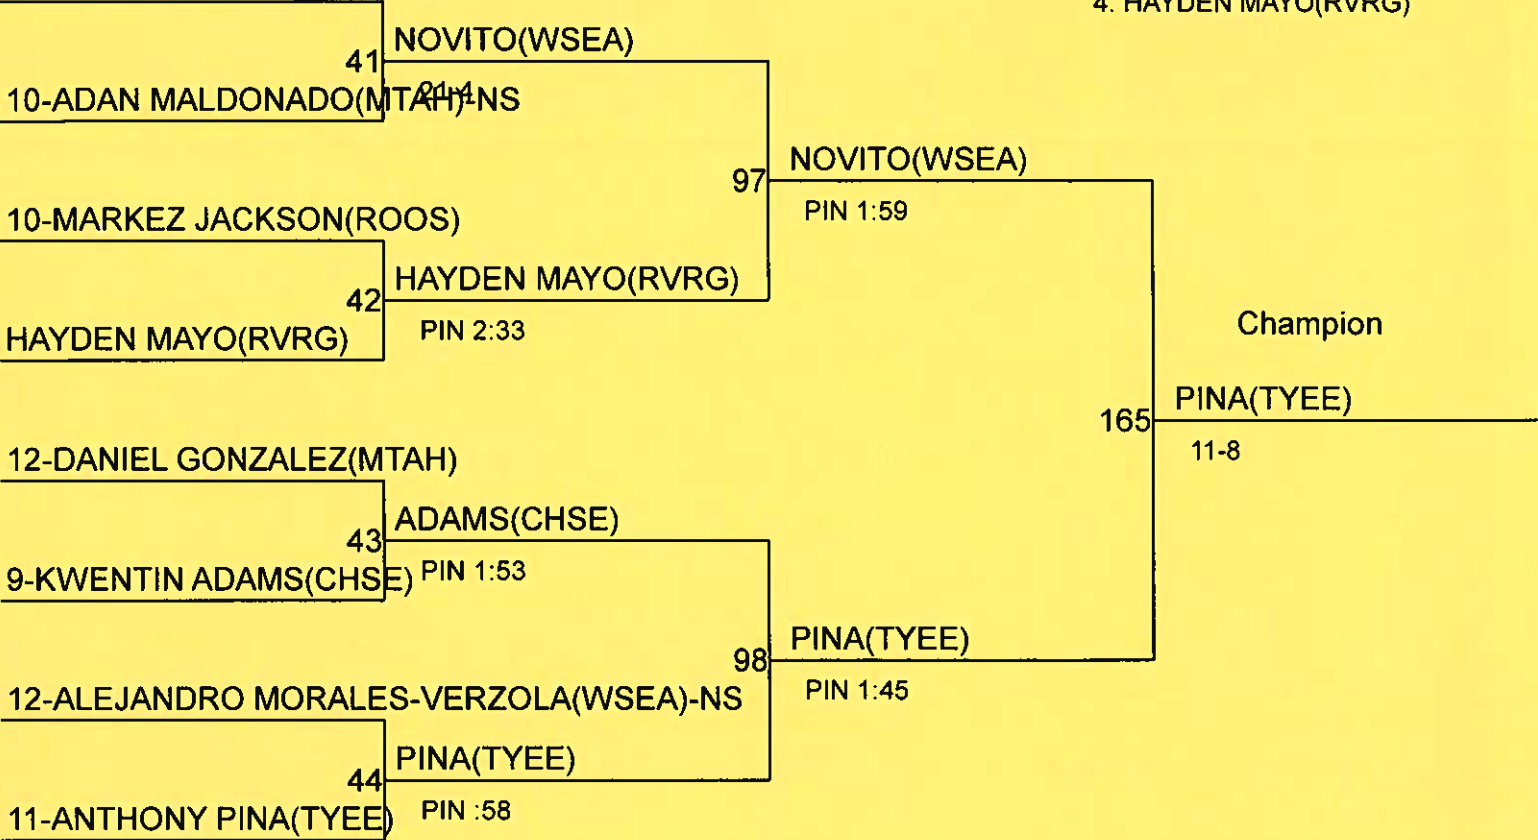

L-93

PADILLA(STAD)

L-93

BATTLE IN WEST SEATTLE

Weight Class : 182

1. 11-ANTHONY PINA(TYEE)
2. 11-DOMINIC NOVITO(WSEA)
3. 9-KWENTIN ADAMS(CHSE)
4. HAYDEN MAYO(RVRG)

11-DOMINIC NOVITO(WSEA)

Champion