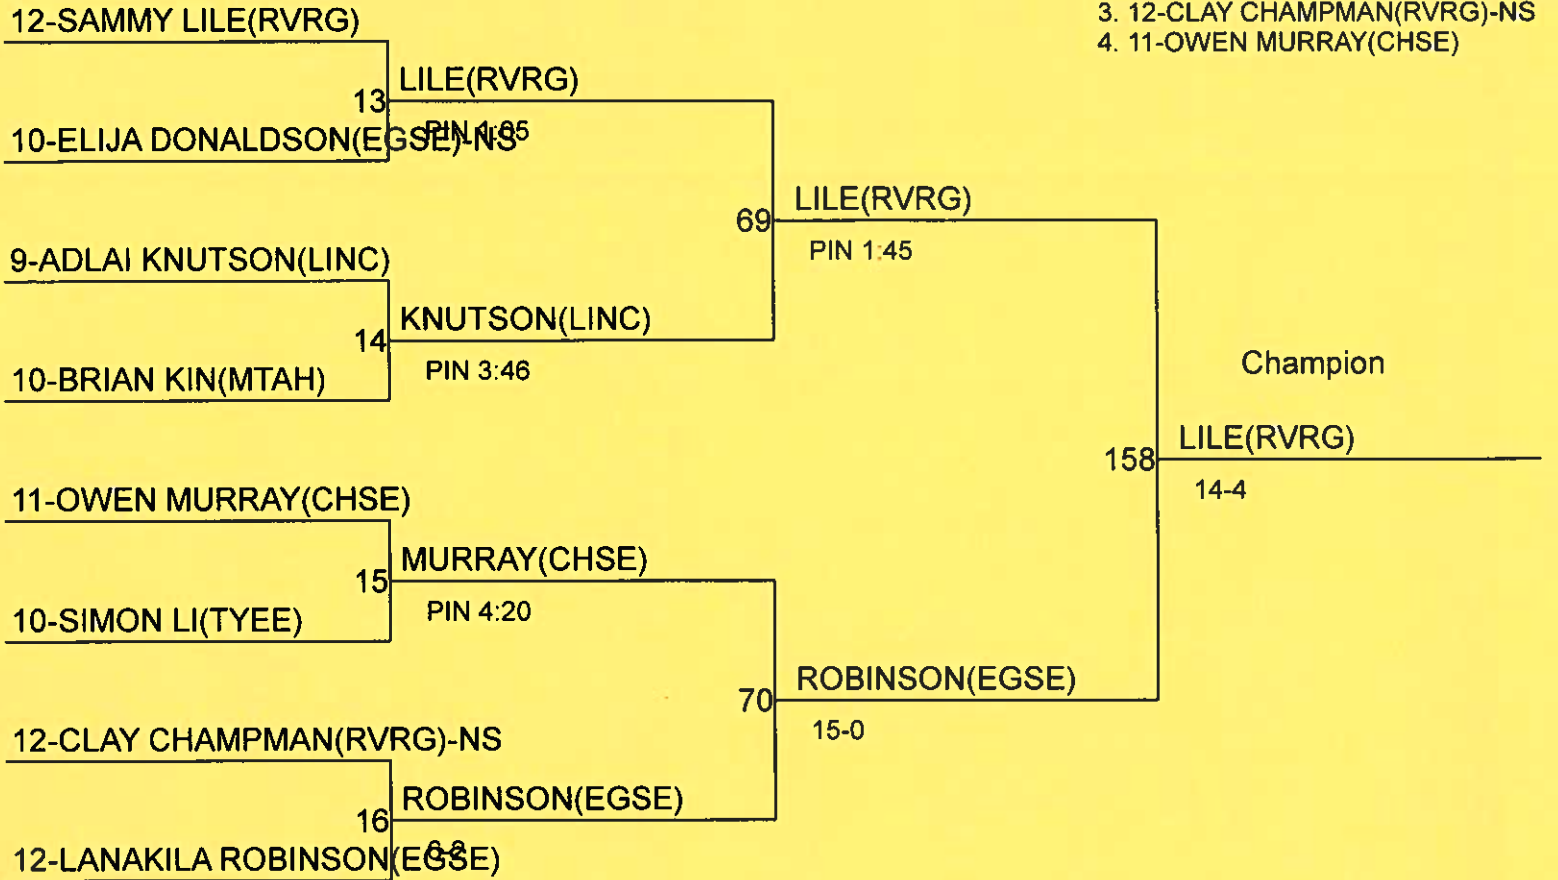

118 9-MARK EOFF(LINC)

BYE

Third

143 9-MARK EOFF(LINC)

PIN 3:49

BATTLE IN WEST SEATTLE

Weight Class : 126

1. 12-SAMMY LILE(RVRG)
2. 12-LANAKILA ROBINSON(EGSE)
3. 12-CLAY CHAMPMAN(RVRG)-NS
4. 11-OWEN MURRAY(CHSE)