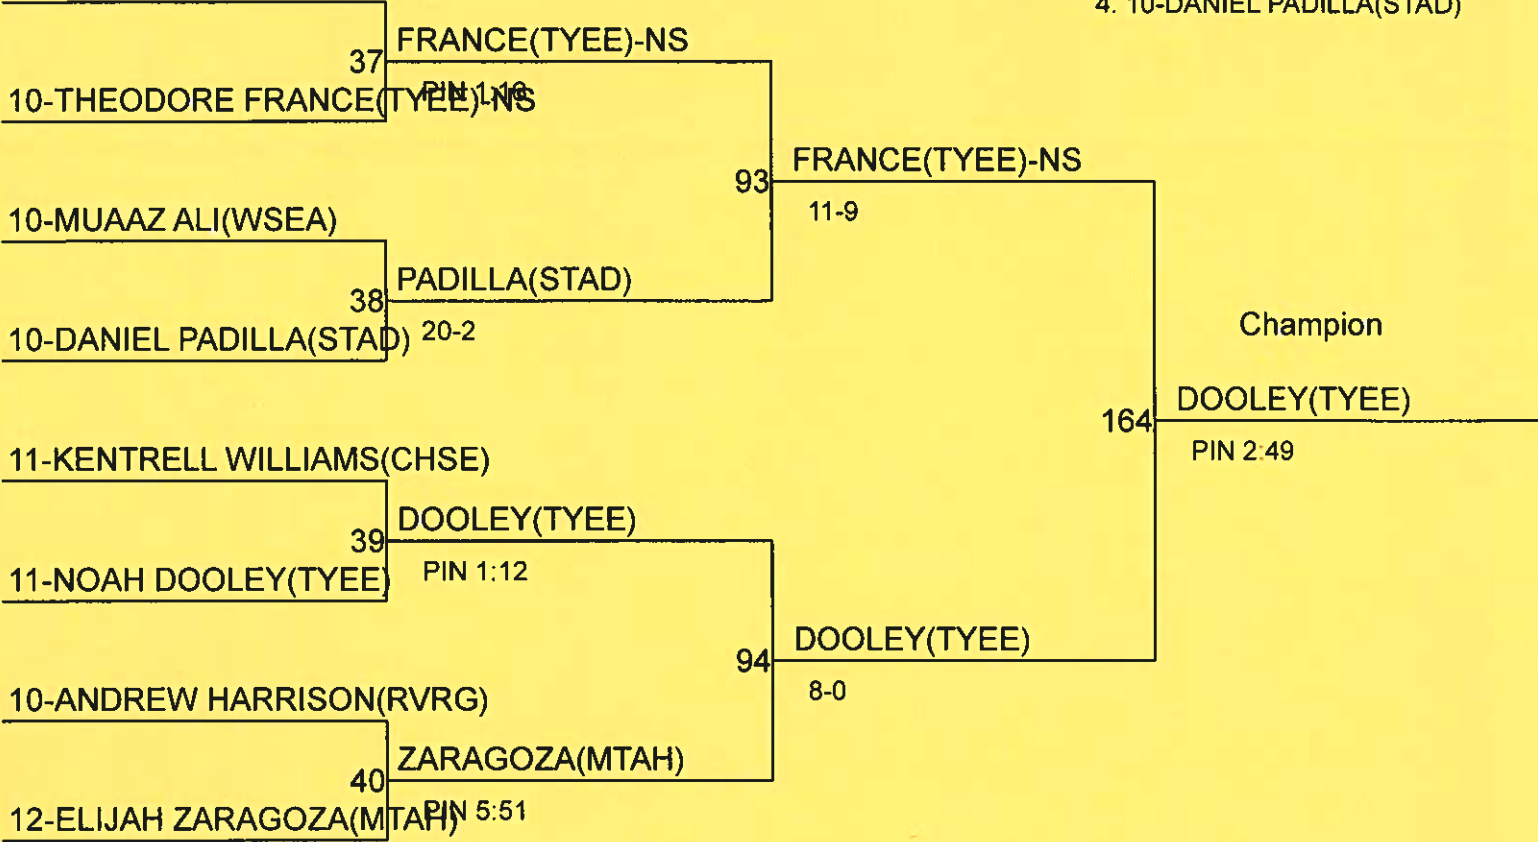

BATTLE IN WEST SEATTLE

Weight Class : **170**

1. 11-NOAH DOOLEY(TYEE)
2. 10-THEODORE FRANCE(TYEE)-NS
3. 12-ELIJAH ZARAGOZA(MTAH)
4. 10-DANIEL PADILLA(STAD)

12-JOSH PETERSON(ROOS)

PETERSON(ROOS)

L-37

ALI(WSEA)

L-38

WILLIAMS(CHSE)

L-39

HARRISON(RVRG)

L-40

ZARAGOZA(MTAH)

L-94

PADILLA(STAD)

L-93

HARRISON(RVRG)

L-93

PADILLA(STAD)

L-93

HARRISON(RVRG)

L-93

PADILLA(STAD)

L-93

HARRISON(RVRG)

L-93

PADILLA(STAD)

L-93