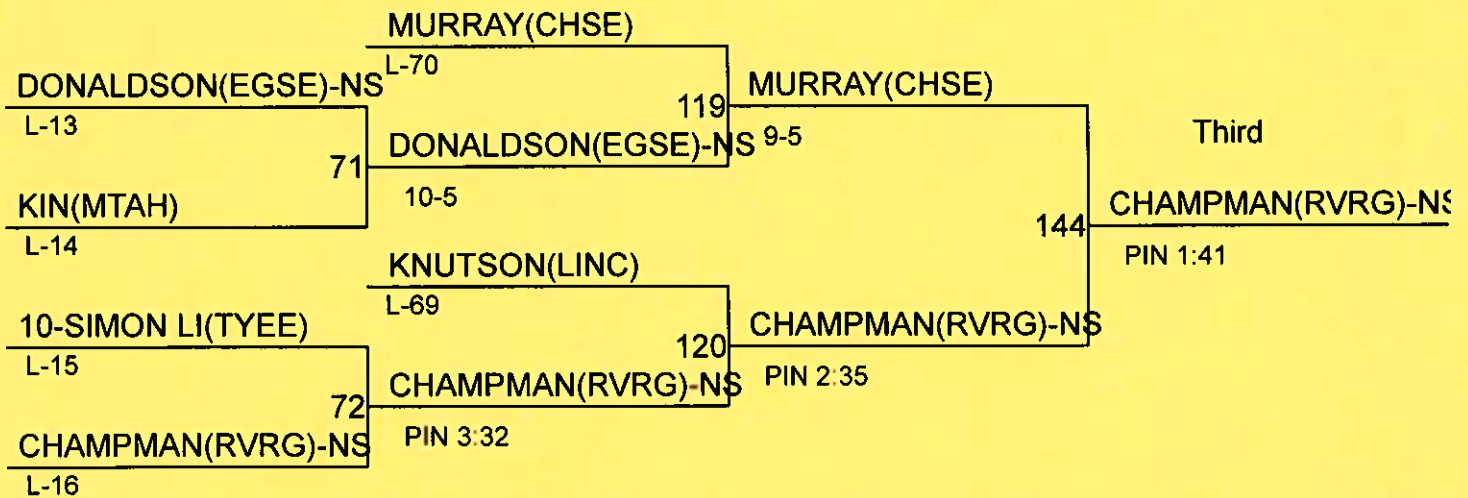

118 9-MARK EOFF(LINC)

BYE

Third

143 9-MARK EOFF(LINC)

PIN 3:49

BATTLE IN WEST SEATTLE

Weight Class : 126

1. 12-SAMMY LILE(RVRG)
2. 12-LANAKILA ROBINSON(EGSE)
3. 12-CLAY CHAMPMAN(RVRG)-NS
4. 11-OWEN MURRAY(CHSE)