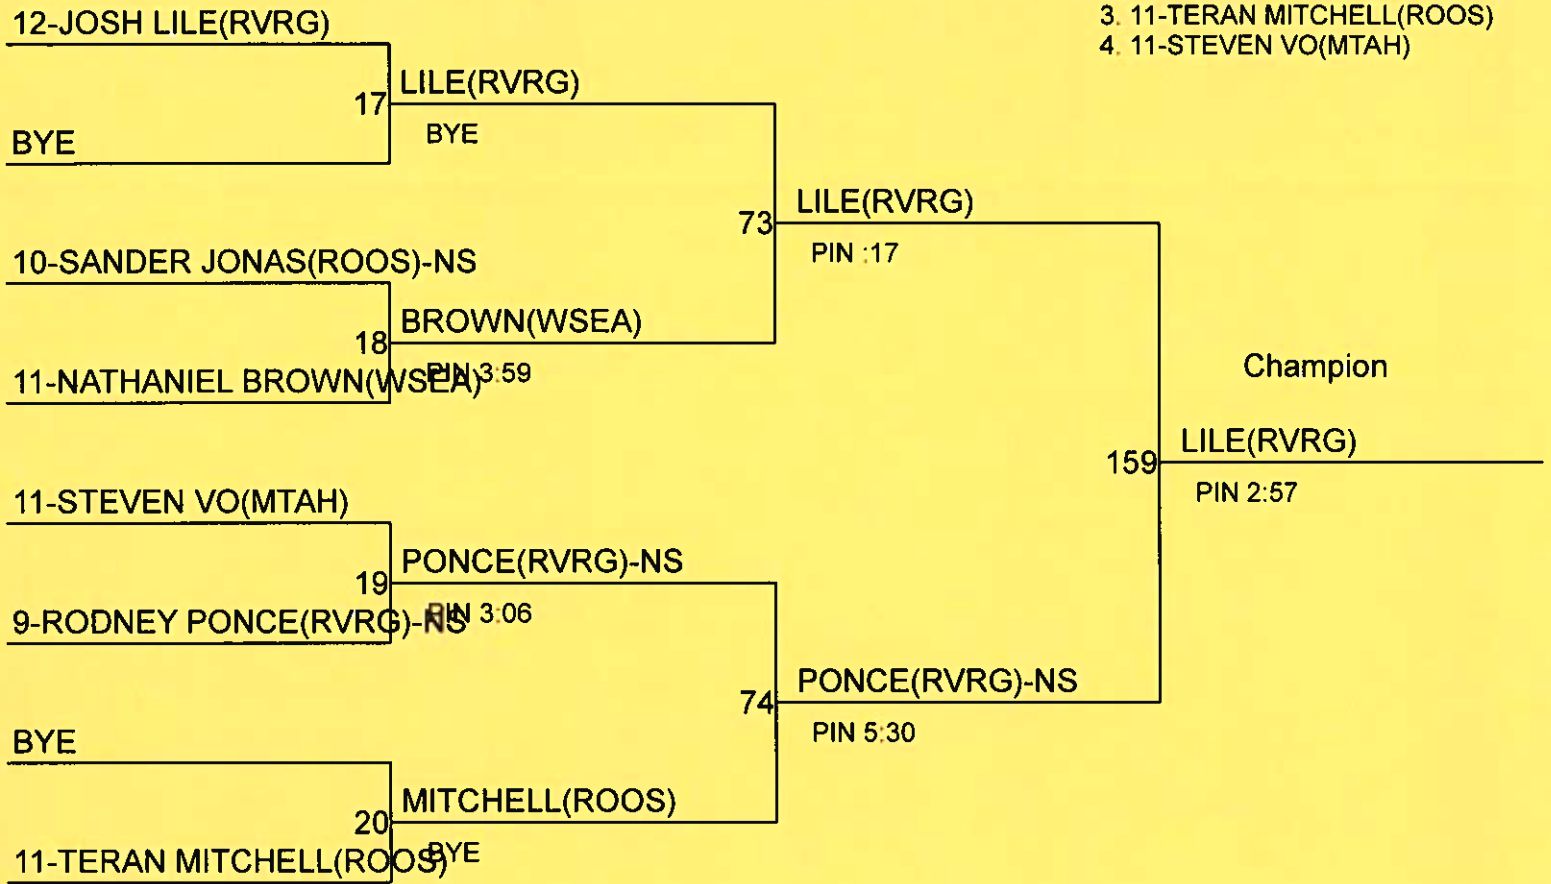

BATTLE IN WEST SEATTLE

Weight Class : 132

1. 12-JOSH LILE(RVRG)
2. 9-RODNEY PONCE(RVRG)-NS
3. 11-TERAN MITCHELL(ROOS)
4. 11-STEVEN VO(MTAH)