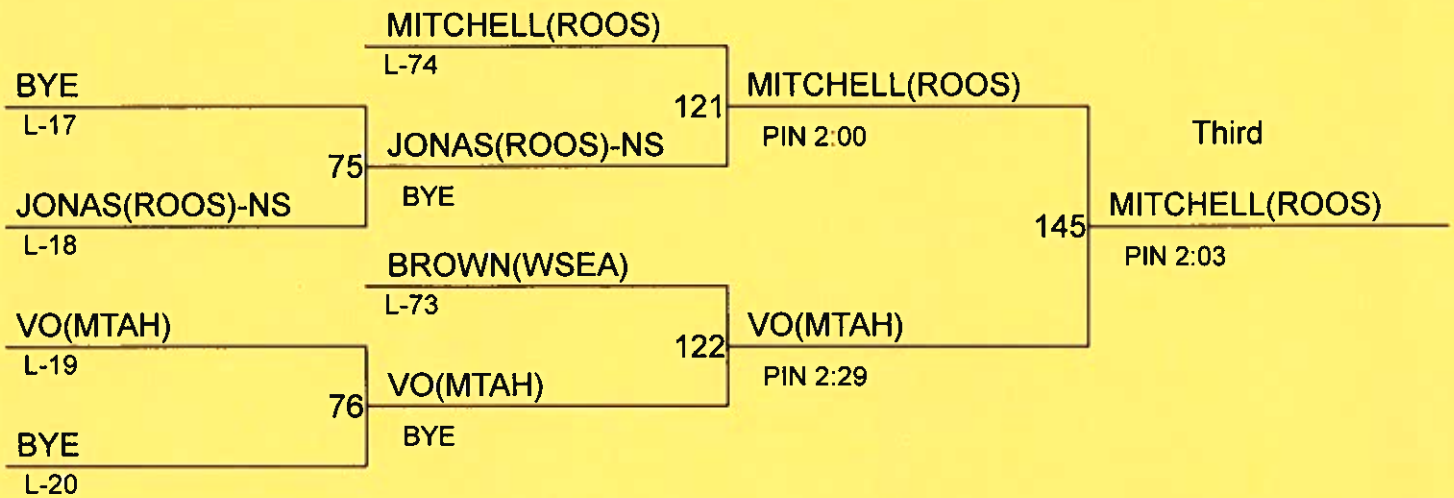

BATTLE IN WEST SEATTLE

Weight Class : 132

1. 12-JOSH LILE(RVRG)
2. 9-RODNEY PONCE(RVRG)-NS
3. 11-TERAN MITCHELL(ROOS)
4. 11-STEVEN VO(MTAH)