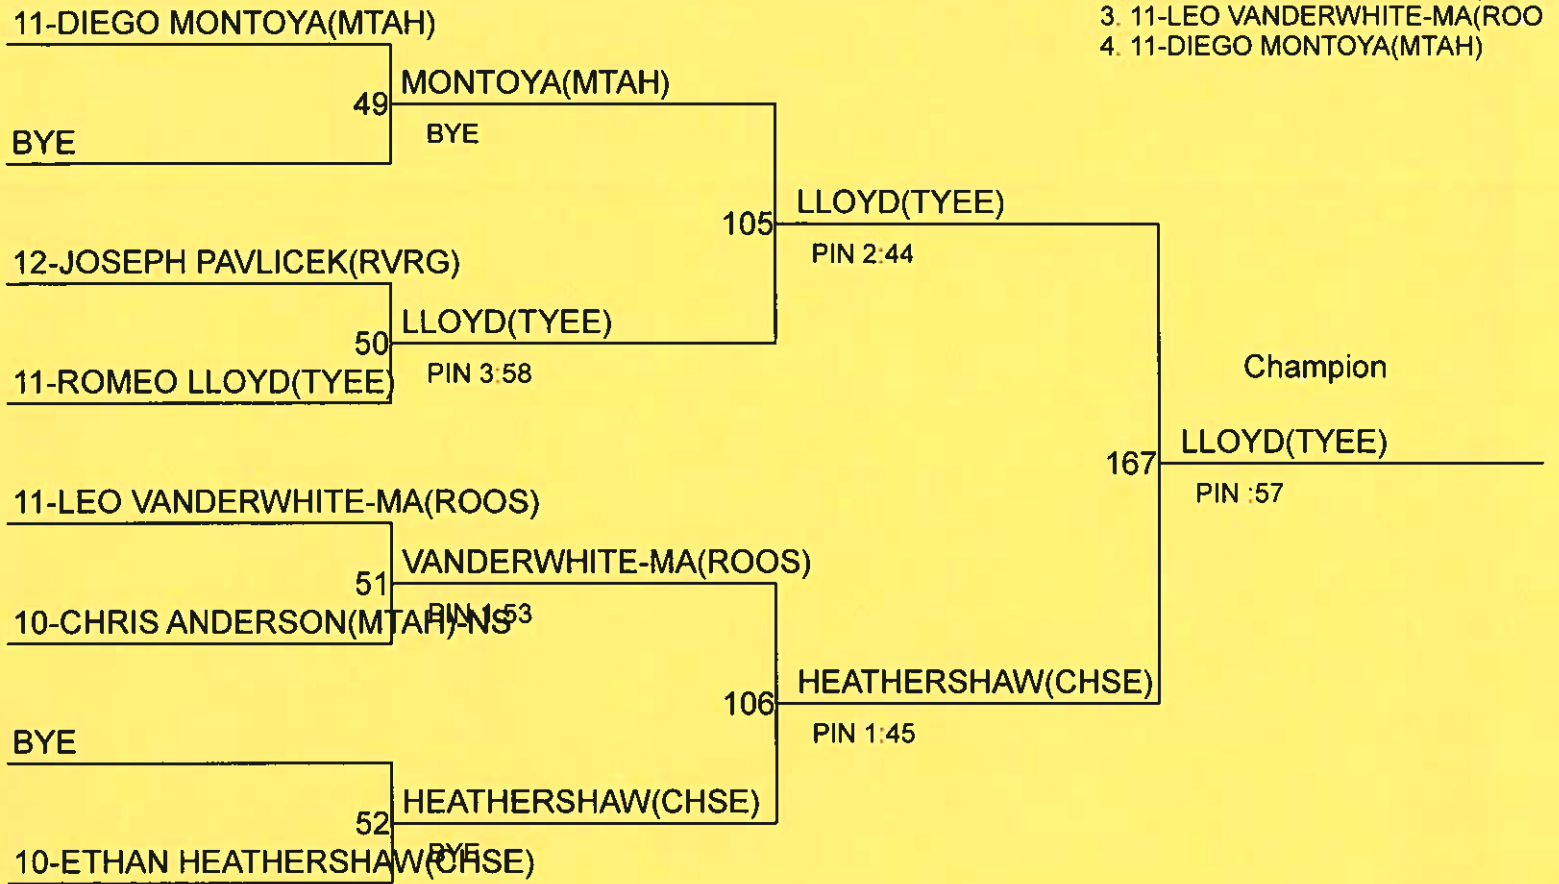

BATTLE IN WEST SEATTLE

Weight Class : 220

1. 11-ROMEO LLOYD(TYEE)
2. 10-ETHAN HEATHERSHAW(CHSI)
3. 11-LEO VANDERWHITE-MA(ROO)
4. 11-DIEGO MONTOYA(MTAH)