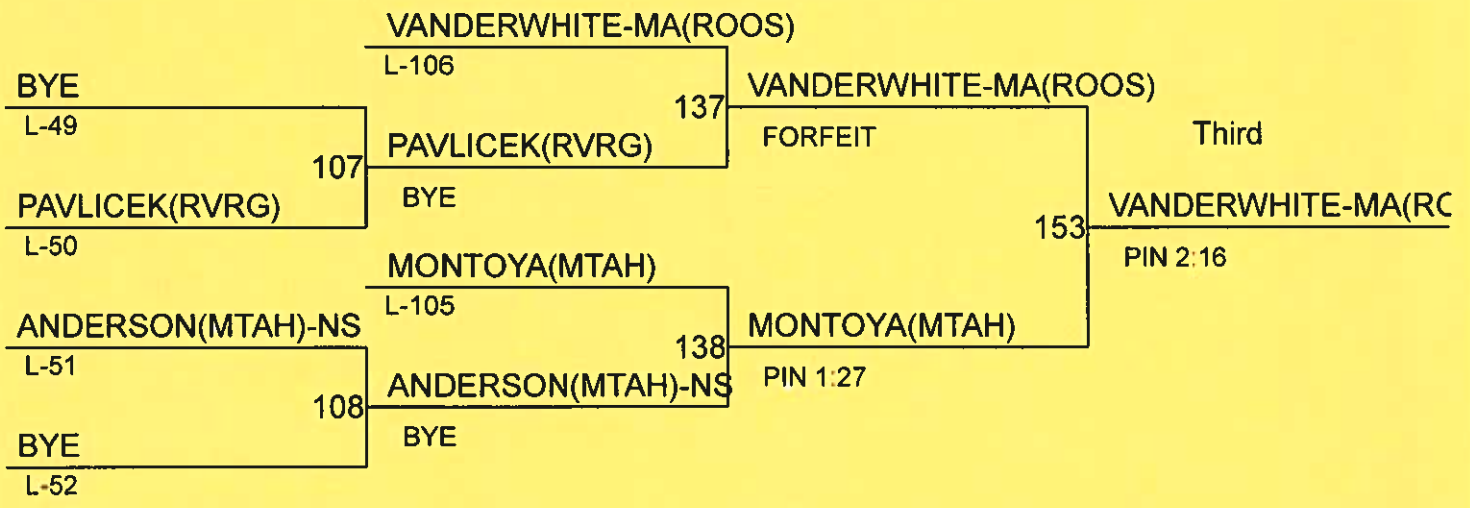

PINA(TYEE)

11-8

Third

ADAMS(CHSE)

PIN 5:00

BATTLE IN WEST SEATTLE

Weight Class : 195

1. 12-BENICIO JOHNSON(CHSE)
2. 12-ISSE MOHAMED(CHSE)-NS
3. 12-RYAN SCROGGINS(RVRG)
4. 11-NATE MILLIN(RVRG)-NS

BATTLE IN WEST SEATTLE

Weight Class : 220

1. 11-ROMEO LLOYD(TYEE)
2. 10-ETHAN HEATHERSHAW(CHSI)
3. 11-LEO VANDERWHITE-MA(ROO)
4. 11-DIEGO MONTOYA(MTAH)

BATTLE IN WEST SEATTLE

Weight Class : 285

1. 12-JAHVIUS LEUI(CHSE)
2. 12-DOMINIC RENBERGER(EGSE)
3. 10-FALANIKO BRAWLEY(RVRG)
4. 11-JUSTIN HOLMES(RVRG)-NS