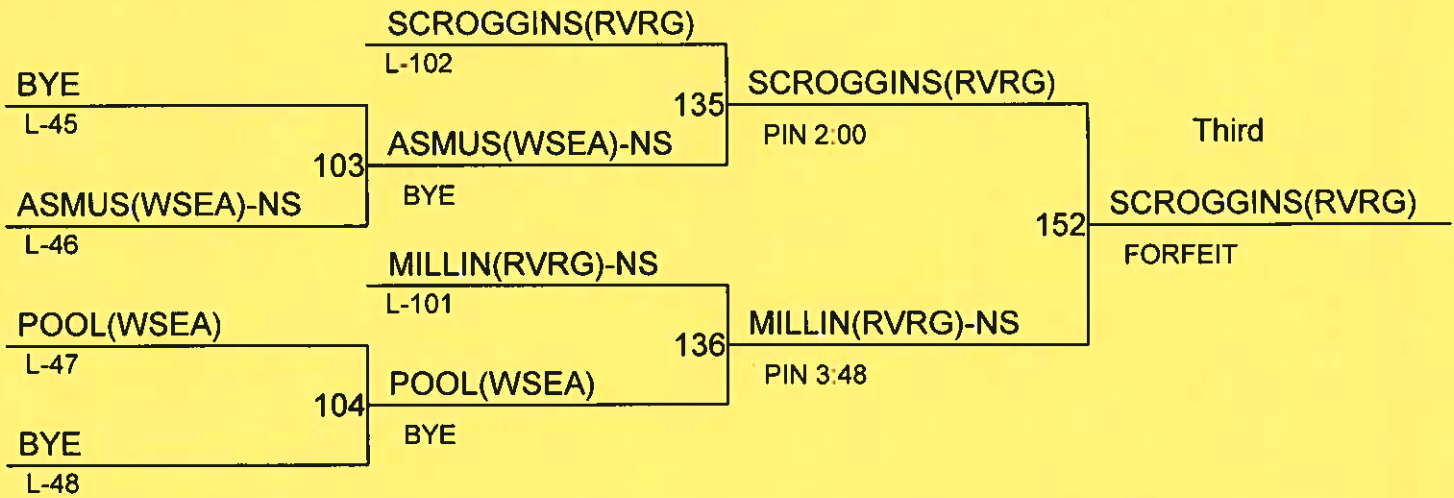

PINA(TYEE)

11-8

Third

ADAMS(CHSE)

PIN 5:00

BATTLE IN WEST SEATTLE

Weight Class : 195

1. 12-BENICIO JOHNSON(CHSE)
2. 12-ISSE MOHAMED(CHSE)-NS
3. 12-RYAN SCROGGINS(RVRG)
4. 11-NATE MILLIN(RVRG)-NS

BATTLE IN WEST SEATTLE

Weight Class : 220

1. 11-ROMEO LLOYD(TYEE)
2. 10-ETHAN HEATHERSHAW(CHSI)
3. 11-LEO VANDERWHITE-MA(ROO)
4. 11-DIEGO MONTOYA(MTAH)

BATTLE IN WEST SEATTLE

Weight Class : 285

1. 12-JAHVIUS LEUI(CHSE)
2. 12-DOMINIC RENBERGER(EGSE)
3. 10-FALANIKO BRAWLEY(RVRG)
4. 11-JUSTIN HOLMES(RVRG)-NS