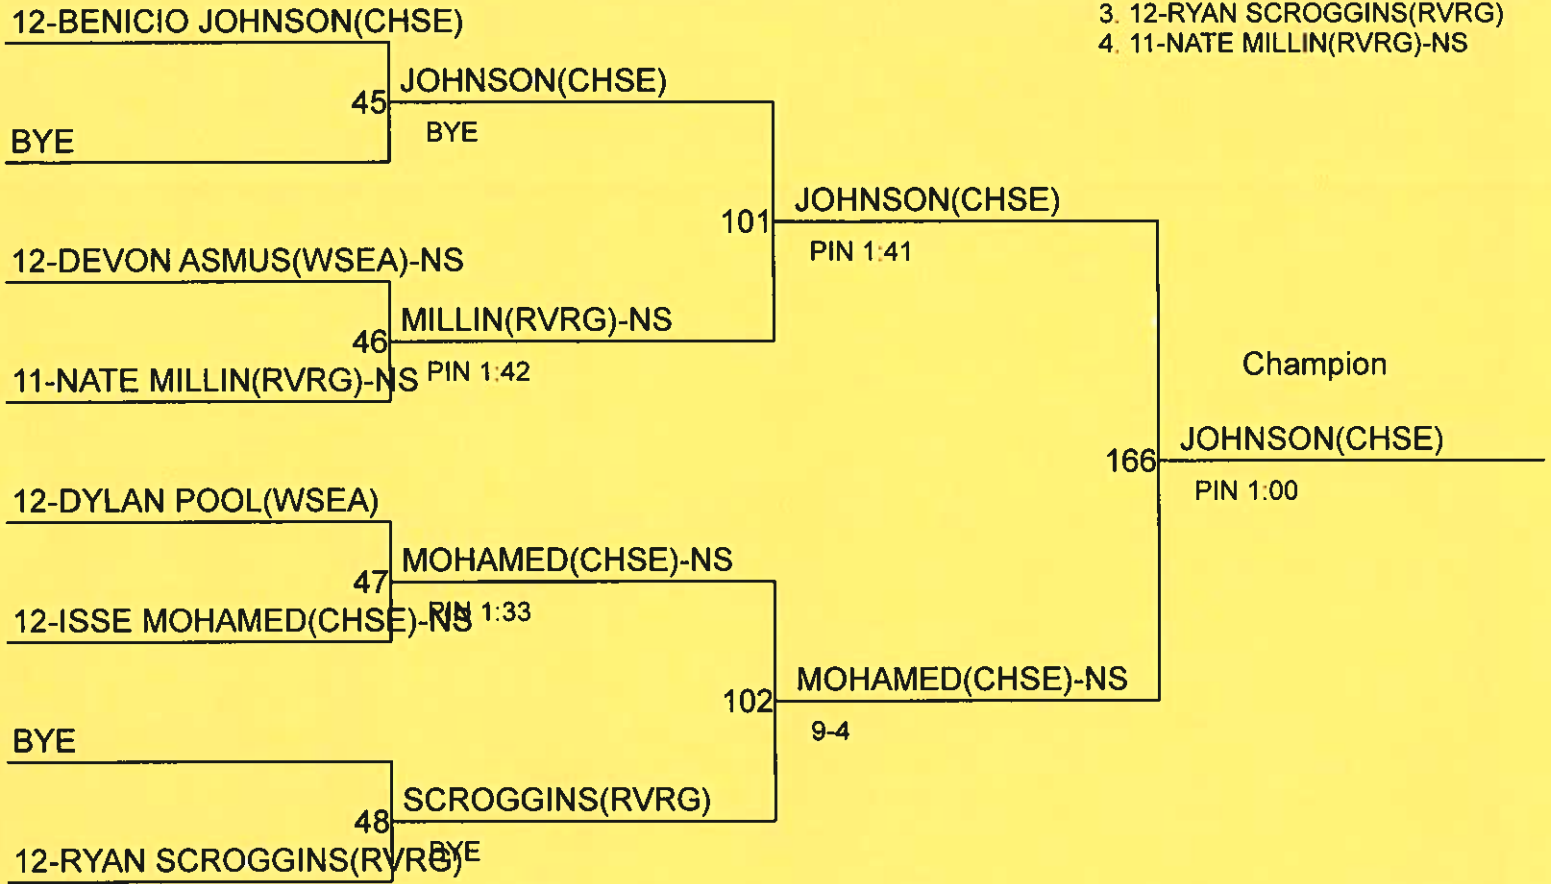

PINA(TYEE)

11-8

Third

ADAMS(CHSE)

PIN 5:00

BATTLE IN WEST SEATTLE

Weight Class : 195

1. 12-BENICIO JOHNSON(CHSE)
2. 12-ISSE MOHAMED(CHSE)-NS
3. 12-RYAN SCROGGINS(RVRG)
4. 11-NATE MILLIN(RVRG)-NS