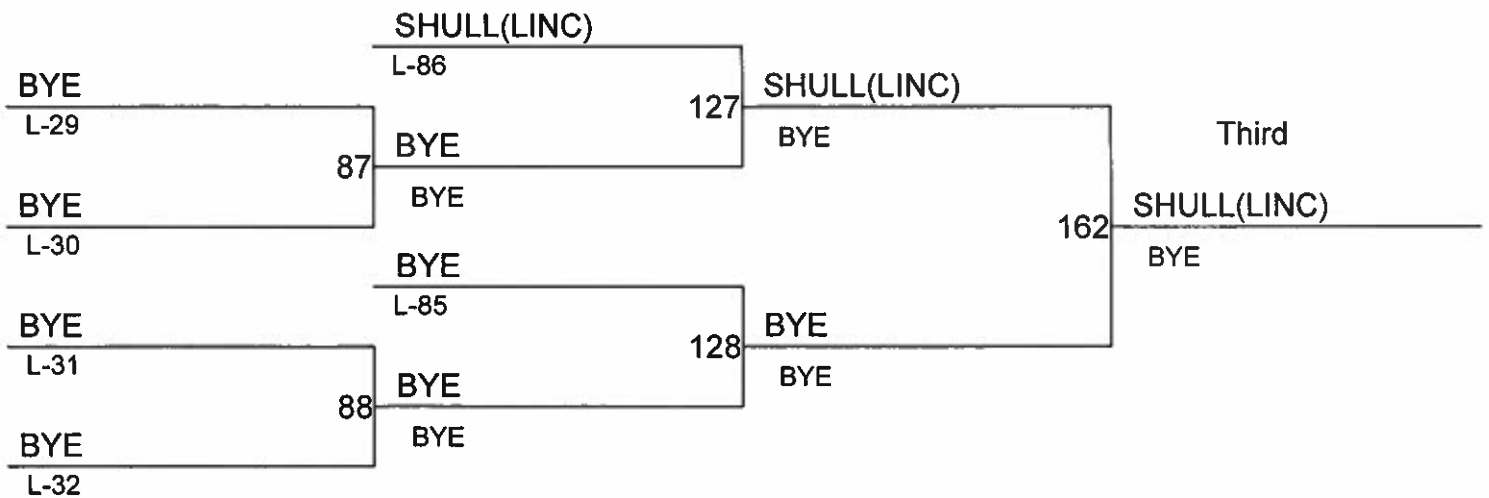

**LADY BRACKETS RELENTLESS 2022**

Weight Class : 135

1. ELENA RODRIGUEZ(ROGS)
2. GRACE FITTING(EDWD) *3rd*
3. GABRIELLE SHULL(LINC) *2nd*
4. BYE
5. BYE
6. BYE