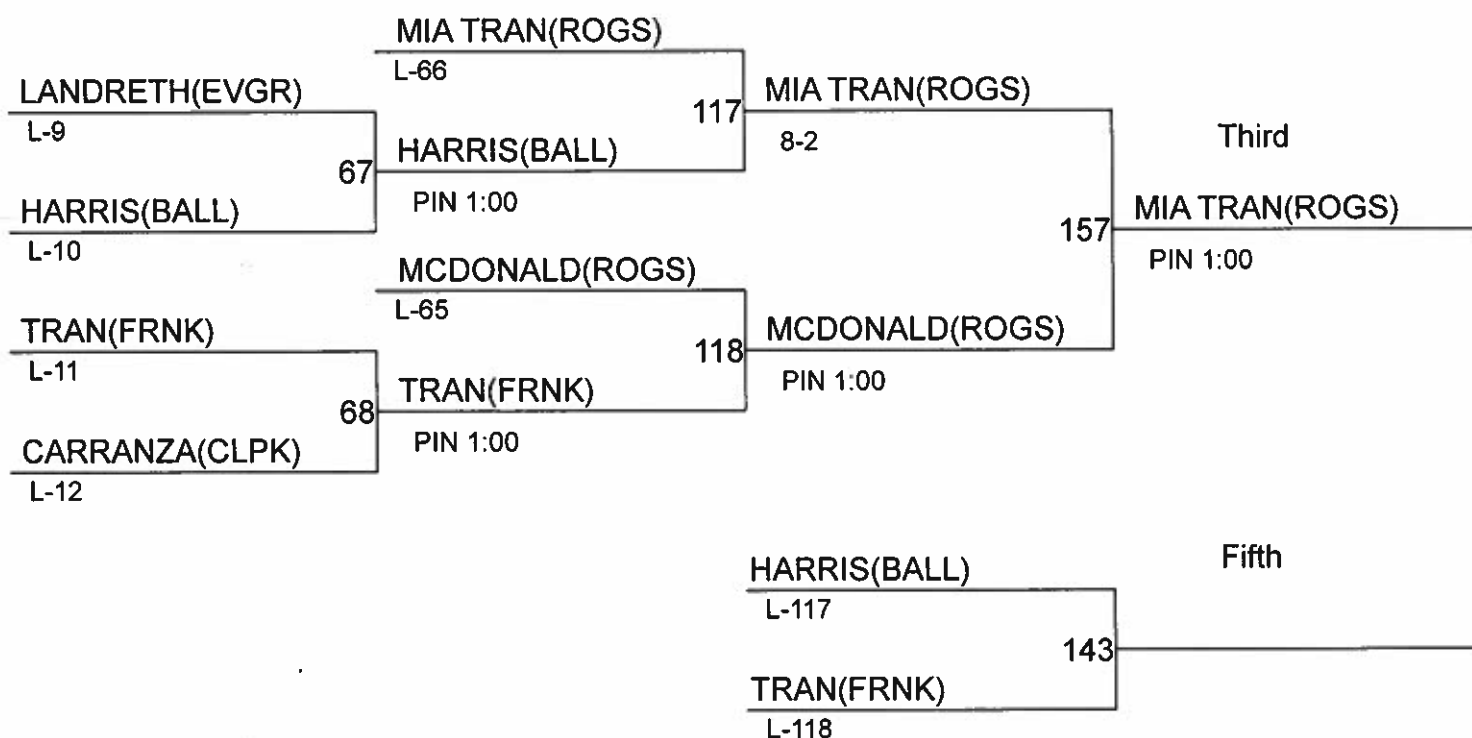

**LADY BRACKETS RELENTLESS 2022**

Weight Class : 100

1. CAITLYN PHAM(CAMA)+
2. SOFIA VASILE(MDDL)
3. EVELYN OBERG(ROGS)
4. ADDISON PULIPHER(CLPK)+

**LADY BRACKETS RELENTLESS 2022**

Weight Class : 110

1. ANNIKA ARRIOLA(ROGS)
2. EMMA DESOTELL(RAIN)
3. SAMANTHA TAYLOR(LINC)
4. ALYSSA CHRISTIANSEN(CLPK)+
5. LESLIE CHAVEZ(EDWD)
6. BYE

# LADY BRACKETS RELENTLESS 2022

Weight Class : 115

1. AVA WEATHERL(CAMA)
2. SARAH DETHLEFS(MDDL)
3. MIA TRAN(ROGS)
4. EILIDH MCDONALD(ROGS)