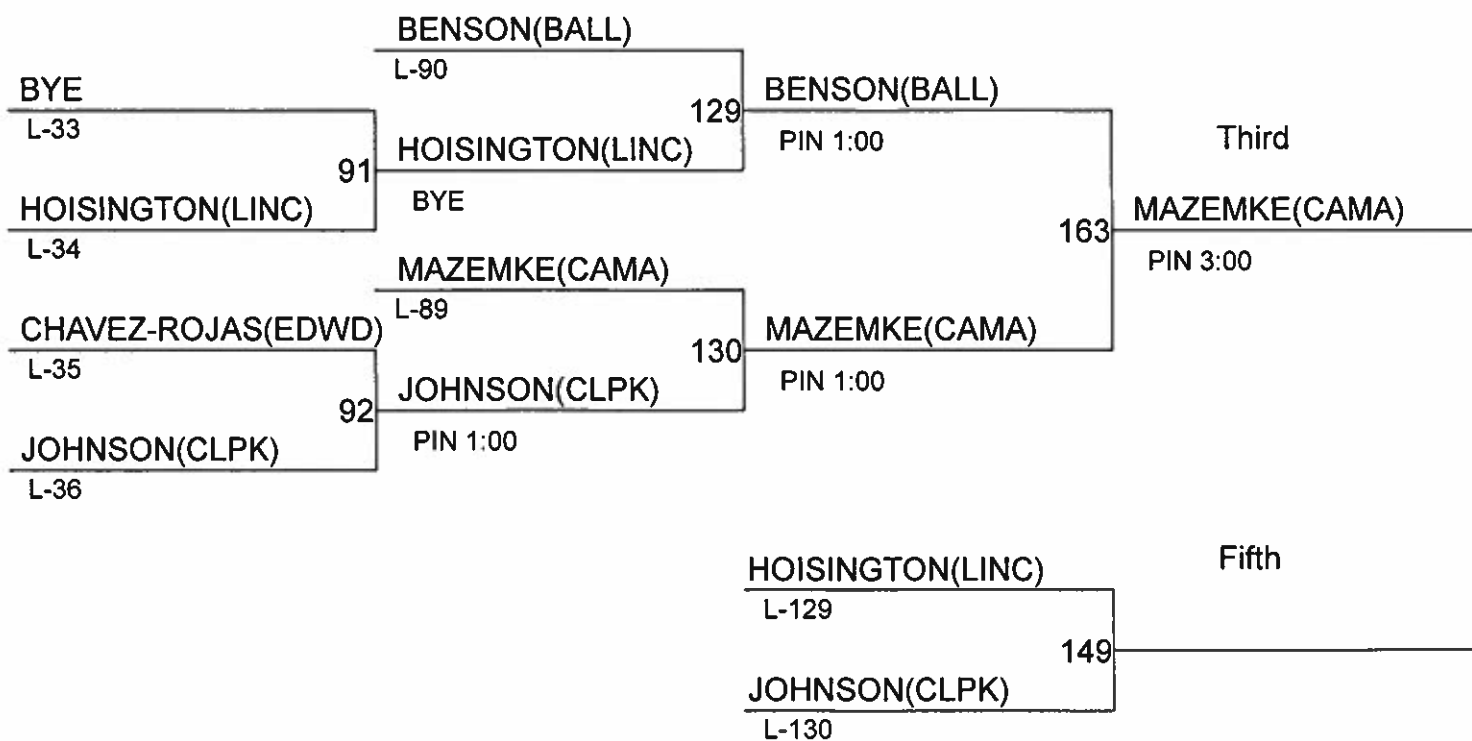

LADY BRACKETS RELENTLESS 2022

Weight Class : 140

1. DELANEY GRAVES(CHSE)
2. CASSIDY SYLVES(BALL)
3. MADELYN MAZEMKE(CAMA)
4. JACKIE BENSON(BALL)