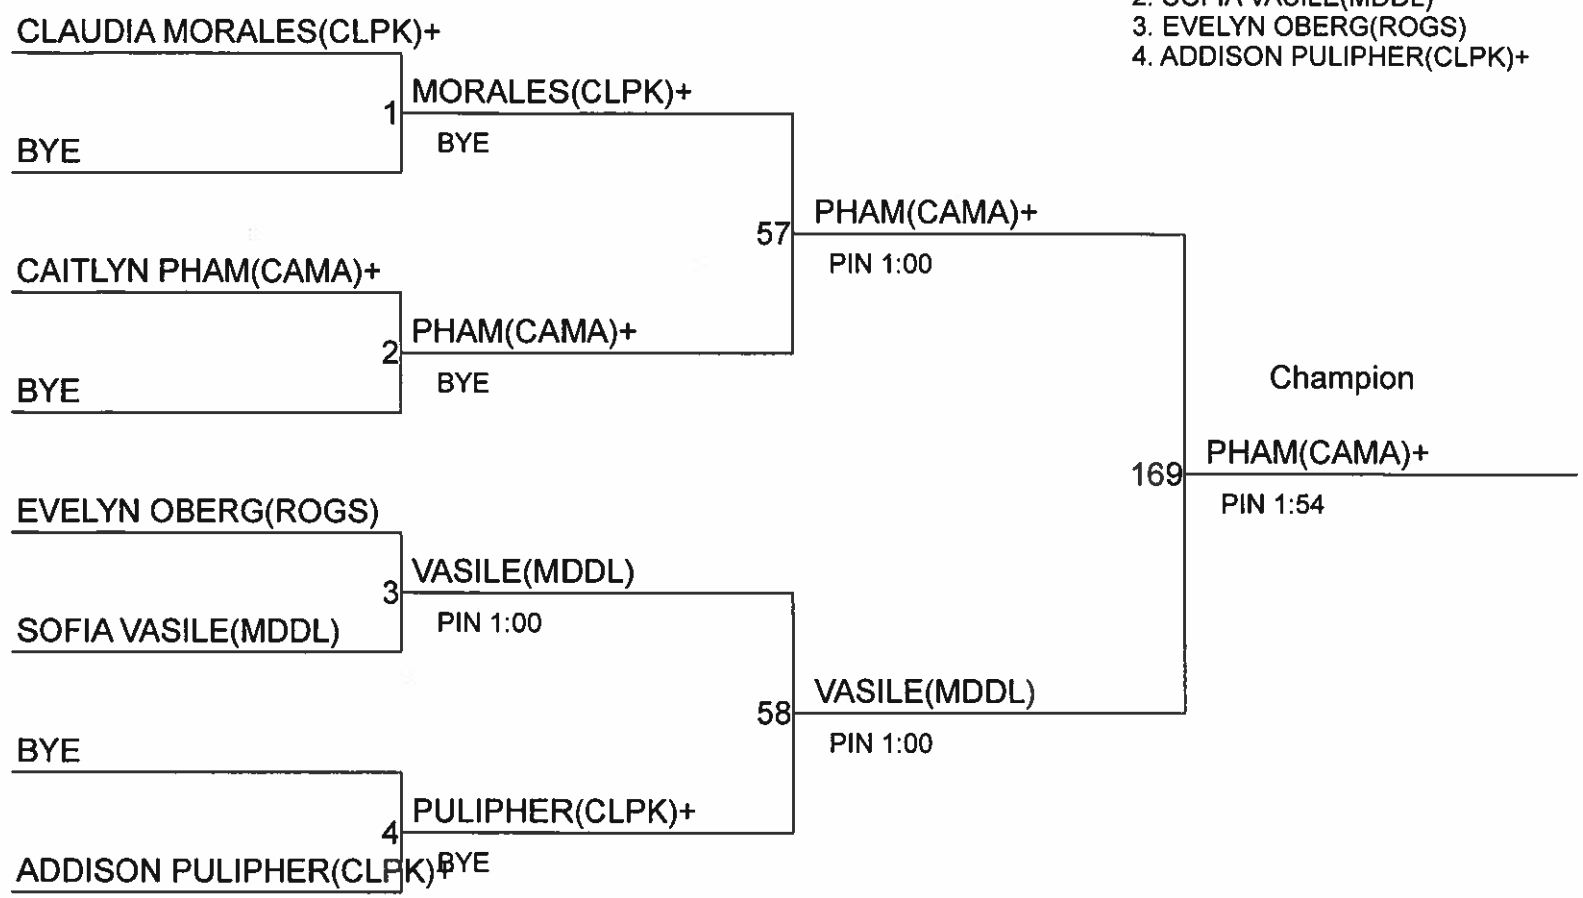

**LADY BRACKETS RELENTLESS 2022**

Weight Class : 100

1. CAITLYN PHAM(CAMA)+
2. SOFIA VASILE(MDDL)
3. EVELYN OBERG(ROGS)
4. ADDISON PULIPHER(CLPK)+

**LADY BRACKETS RELENTLESS 2022**

Weight Class : 110

1. ANNIKA ARRIOLA(ROGS)
2. EMMA DESOTELL(RAIN)
3. SAMANTHA TAYLOR(LINC)
4. ALYSSA CHRISTIANSEN(CLPK)+
5. LESLIE CHAVEZ(EDWD)
6. BYE

# LADY BRACKETS RELENTLESS 2022

Weight Class : 115

1. AVA WEATHERL(CAMA)
2. SARAH DETHLEFS(MDDL)
3. MIA TRAN(ROGS)
4. EILIDH MCDONALD(ROGS)