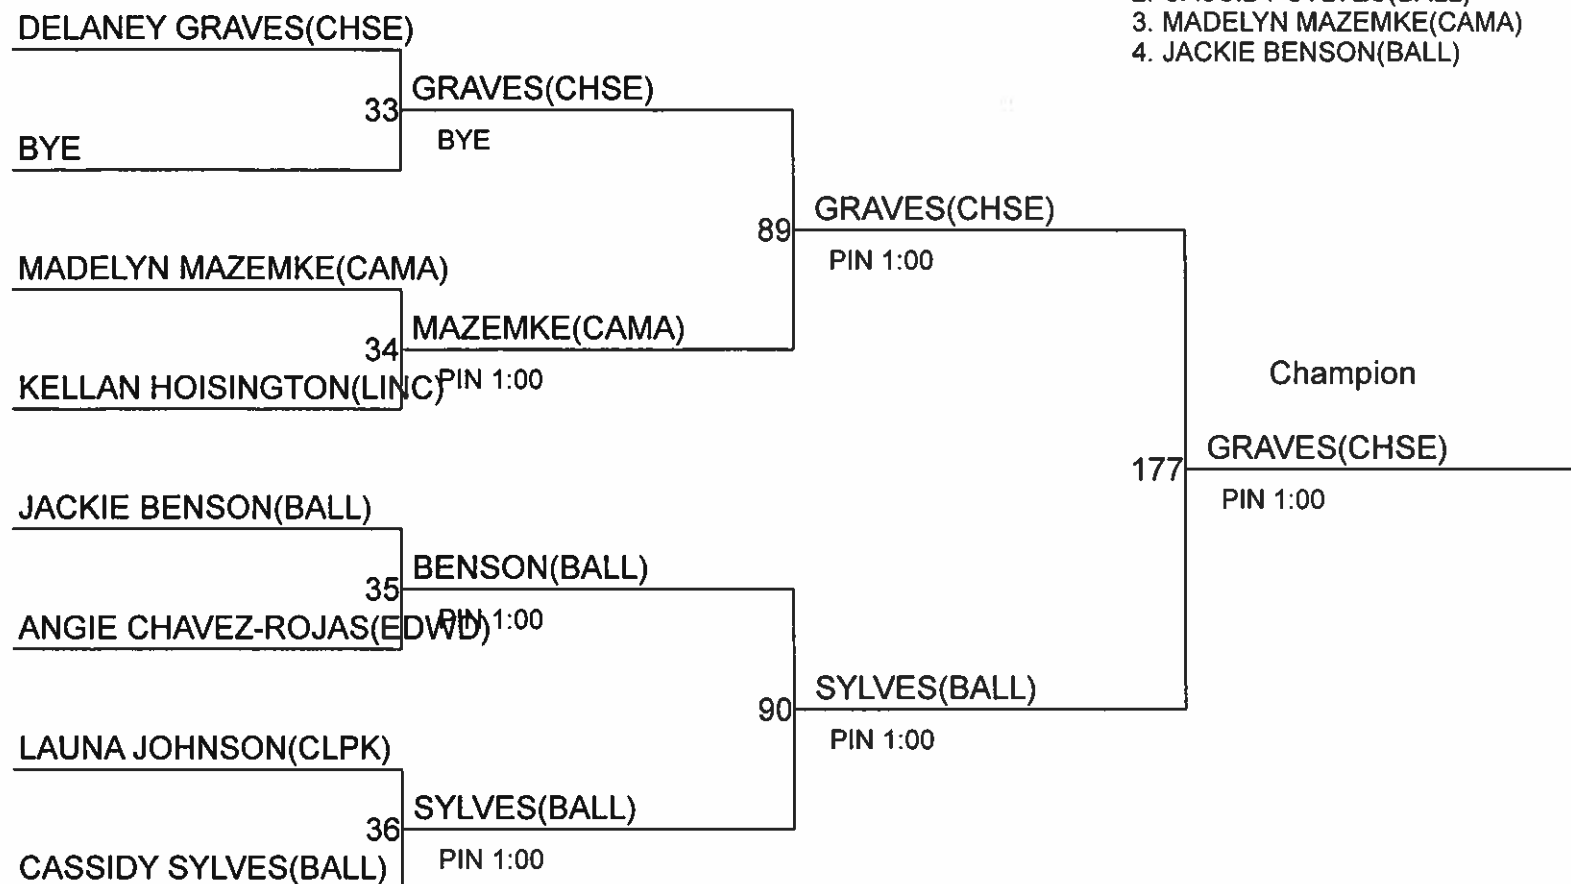

LADY BRACKETS RELENTLESS 2022

Weight Class : 140

1. DELANEY GRAVES(CHSE)
2. CASSIDY SYLVES(BALL)
3. MADELYN MAZEMKE(CAMA)
4. JACKIE BENSON(BALL)