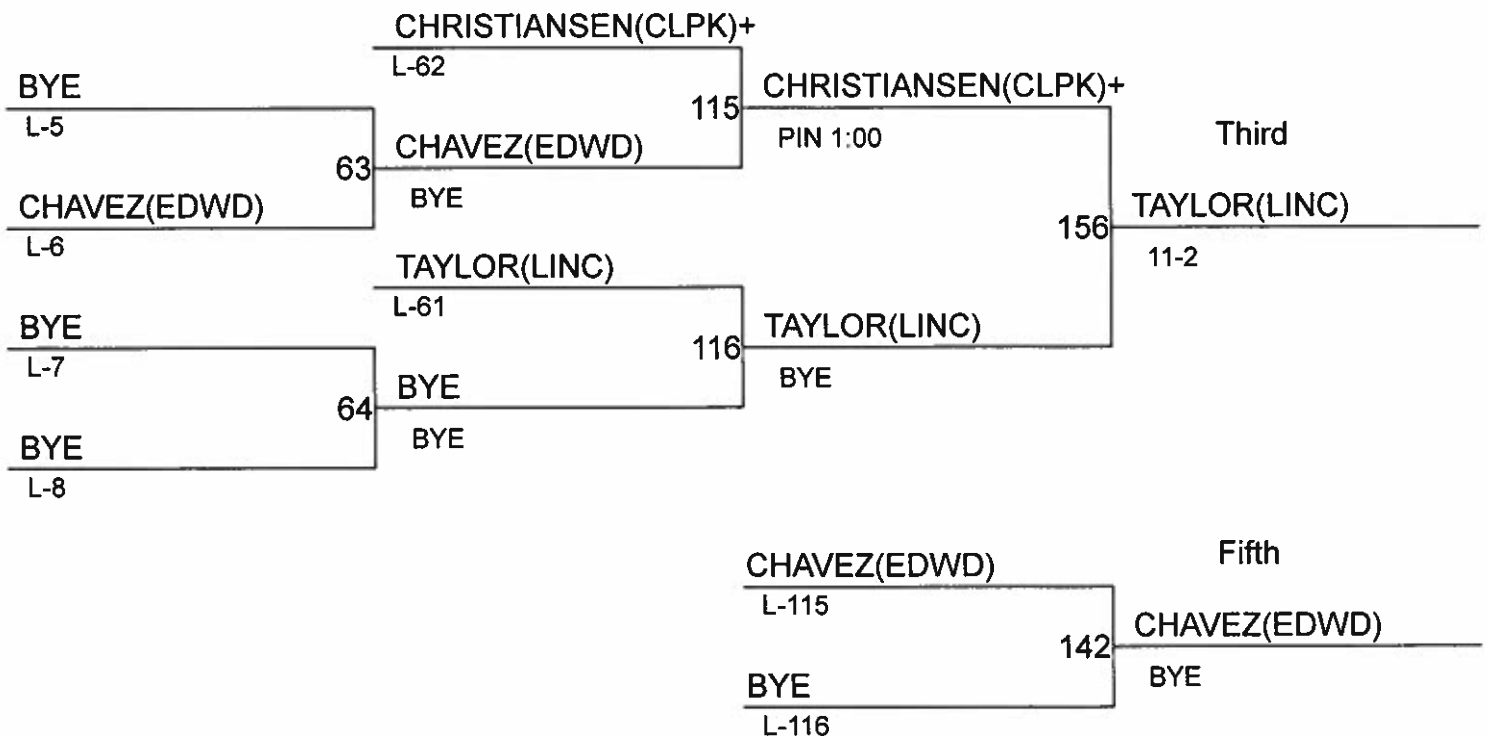

**LADY BRACKETS RELENTLESS 2022**

Weight Class : 100

1. CAITLYN PHAM(CAMA)+
2. SOFIA VASILE(MDDL)
3. EVELYN OBERG(ROGS)
4. ADDISON PULIPHER(CLPK)+

**LADY BRACKETS RELENTLESS 2022**

Weight Class : 110

1. ANNIKA ARRIOLA(ROGS)
2. EMMA DESOTELL(RAIN)
3. SAMANTHA TAYLOR(LINC)
4. ALYSSA CHRISTIANSEN(CLPK)+
5. LESLIE CHAVEZ(EDWD)
6. BYE

# LADY BRACKETS RELENTLESS 2022

Weight Class : 115

1. AVA WEATHERL(CAMA)
2. SARAH DETHLEFS(MDDL)
3. MIA TRAN(ROGS)
4. EILIDH MCDONALD(ROGS)