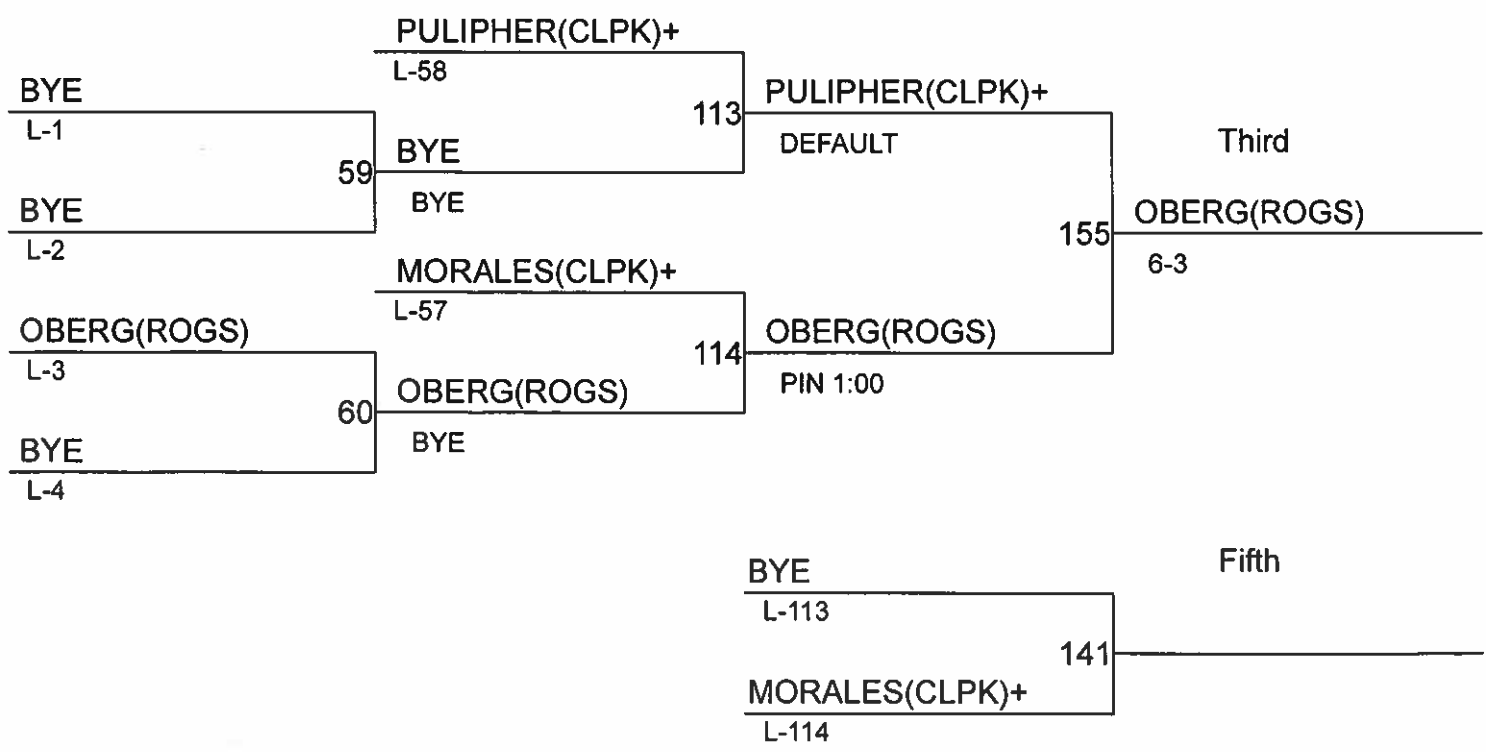

**LADY BRACKETS RELENTLESS 2022**

Weight Class : 100

1. CAITLYN PHAM(CAMA)+
2. SOFIA VASILE(MDDL)
3. EVELYN OBERG(ROGS)
4. ADDISON PULIPHER(CLPK)+

**LADY BRACKETS RELENTLESS 2022**

Weight Class : 110

1. ANNIKA ARRIOLA(ROGS)
2. EMMA DESOTELL(RAIN)
3. SAMANTHA TAYLOR(LINC)
4. ALYSSA CHRISTIANSEN(CLPK)+
5. LESLIE CHAVEZ(EDWD)
6. BYE