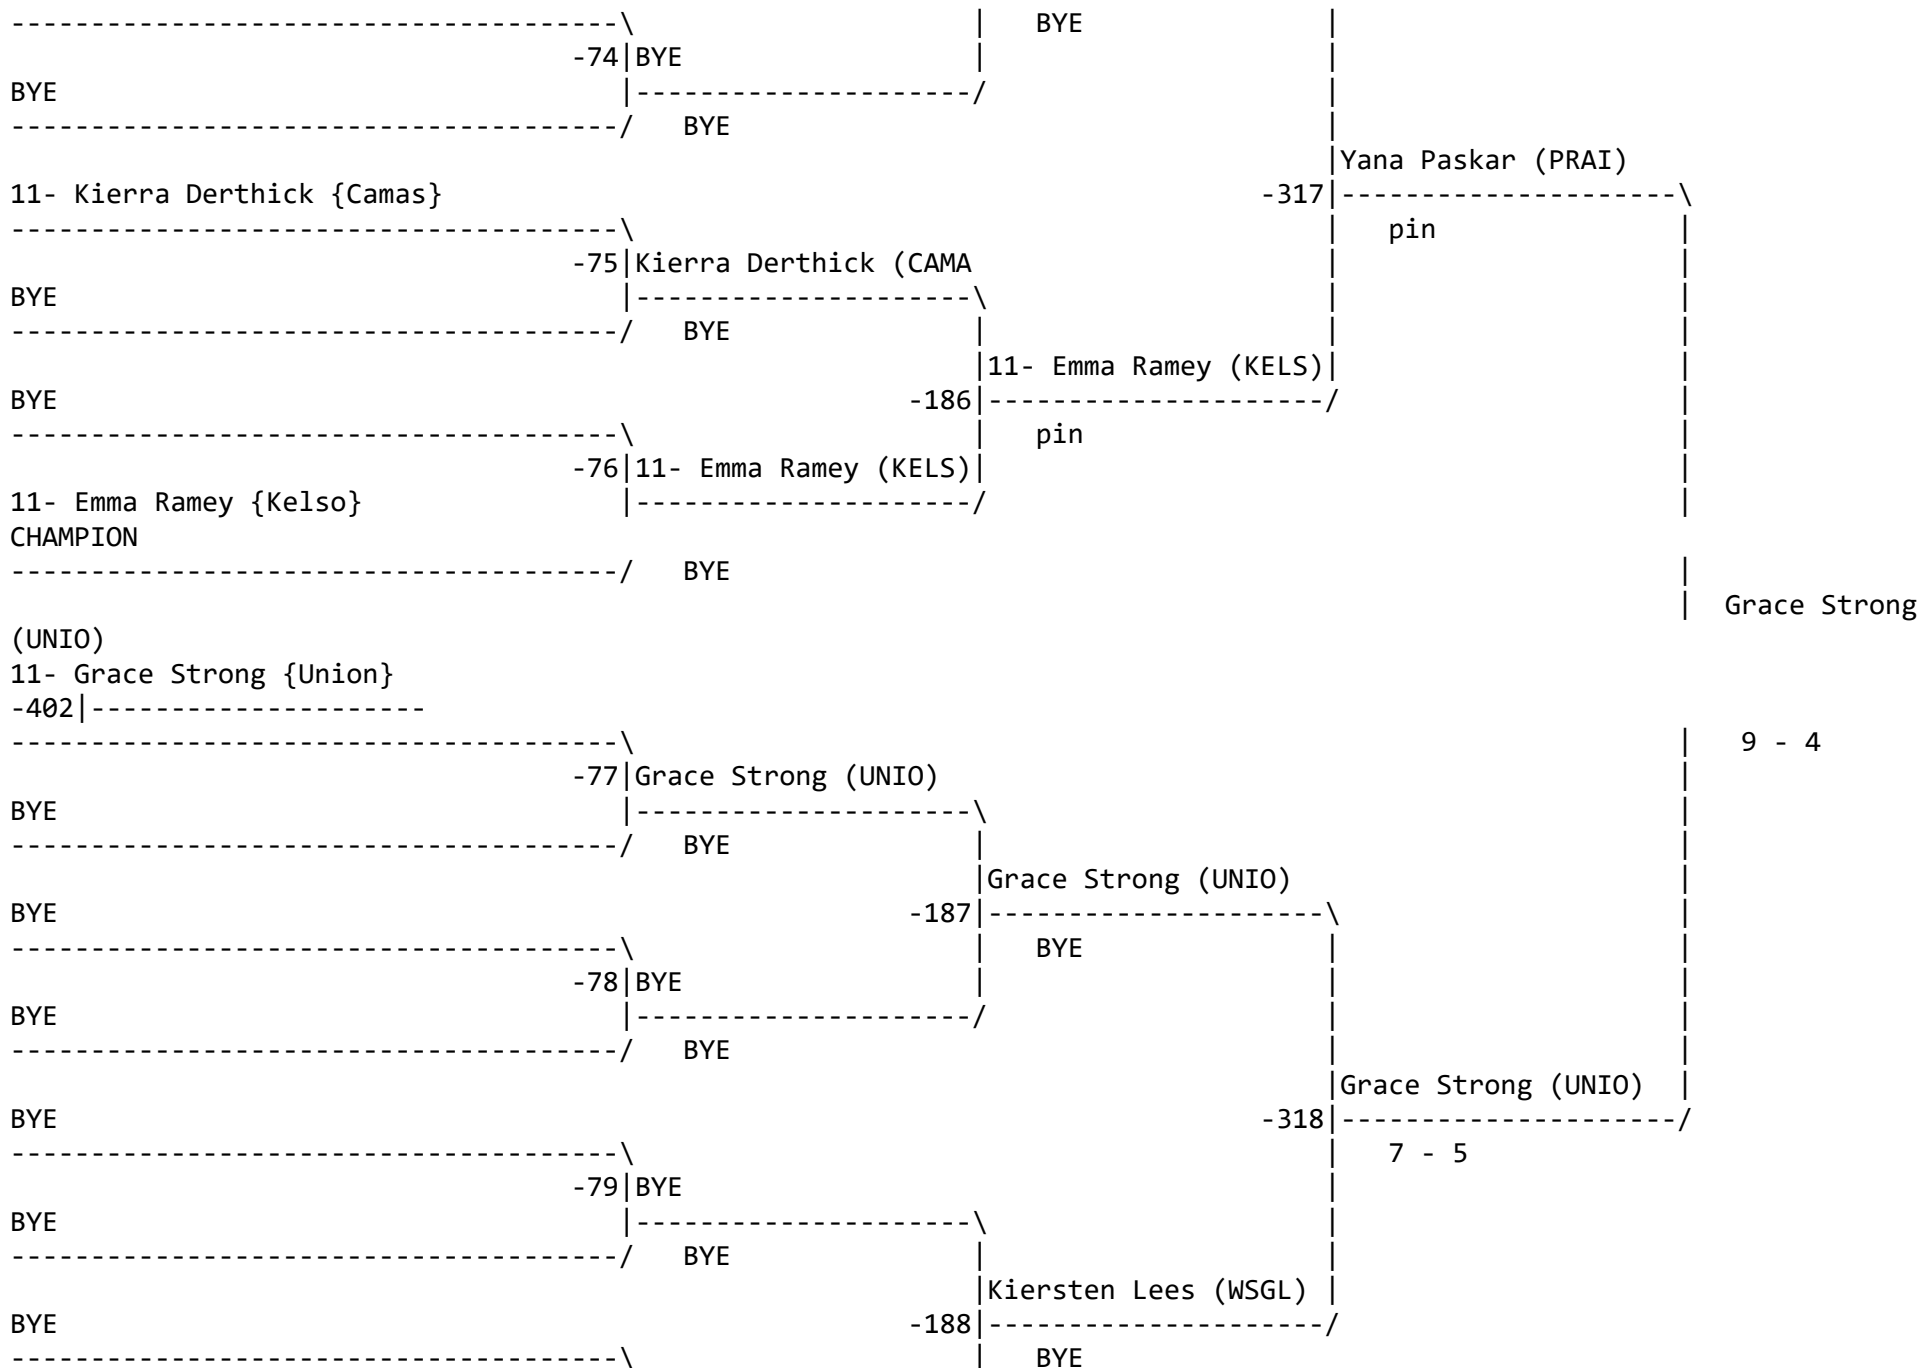

District 3.2 GSHL Girls Brackets