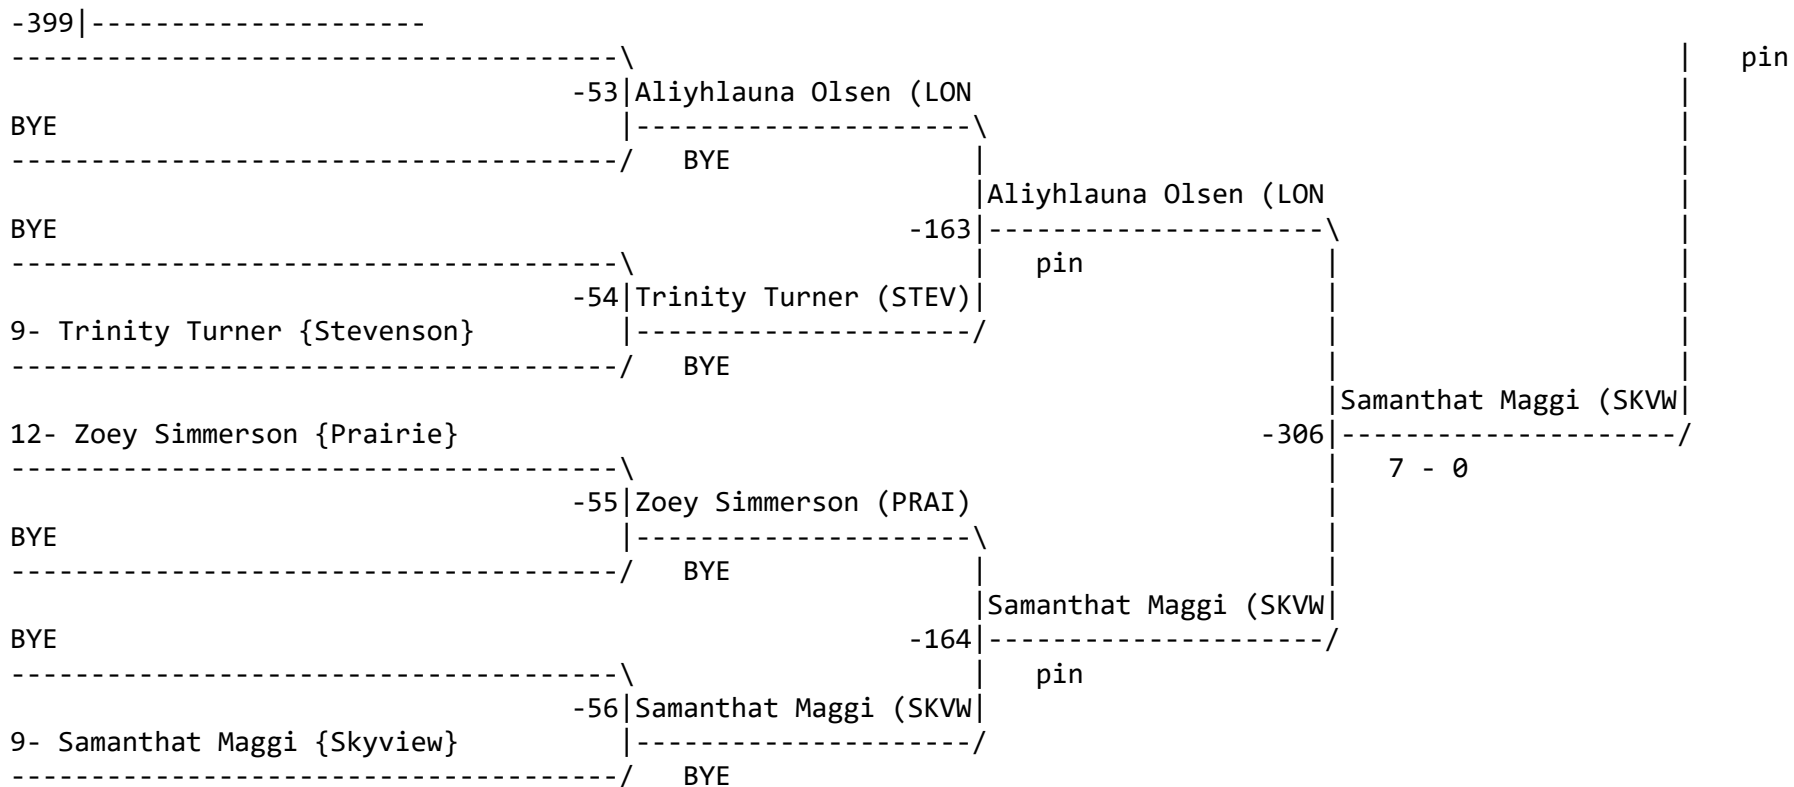

District 3.2 GSHL Girls Brackets