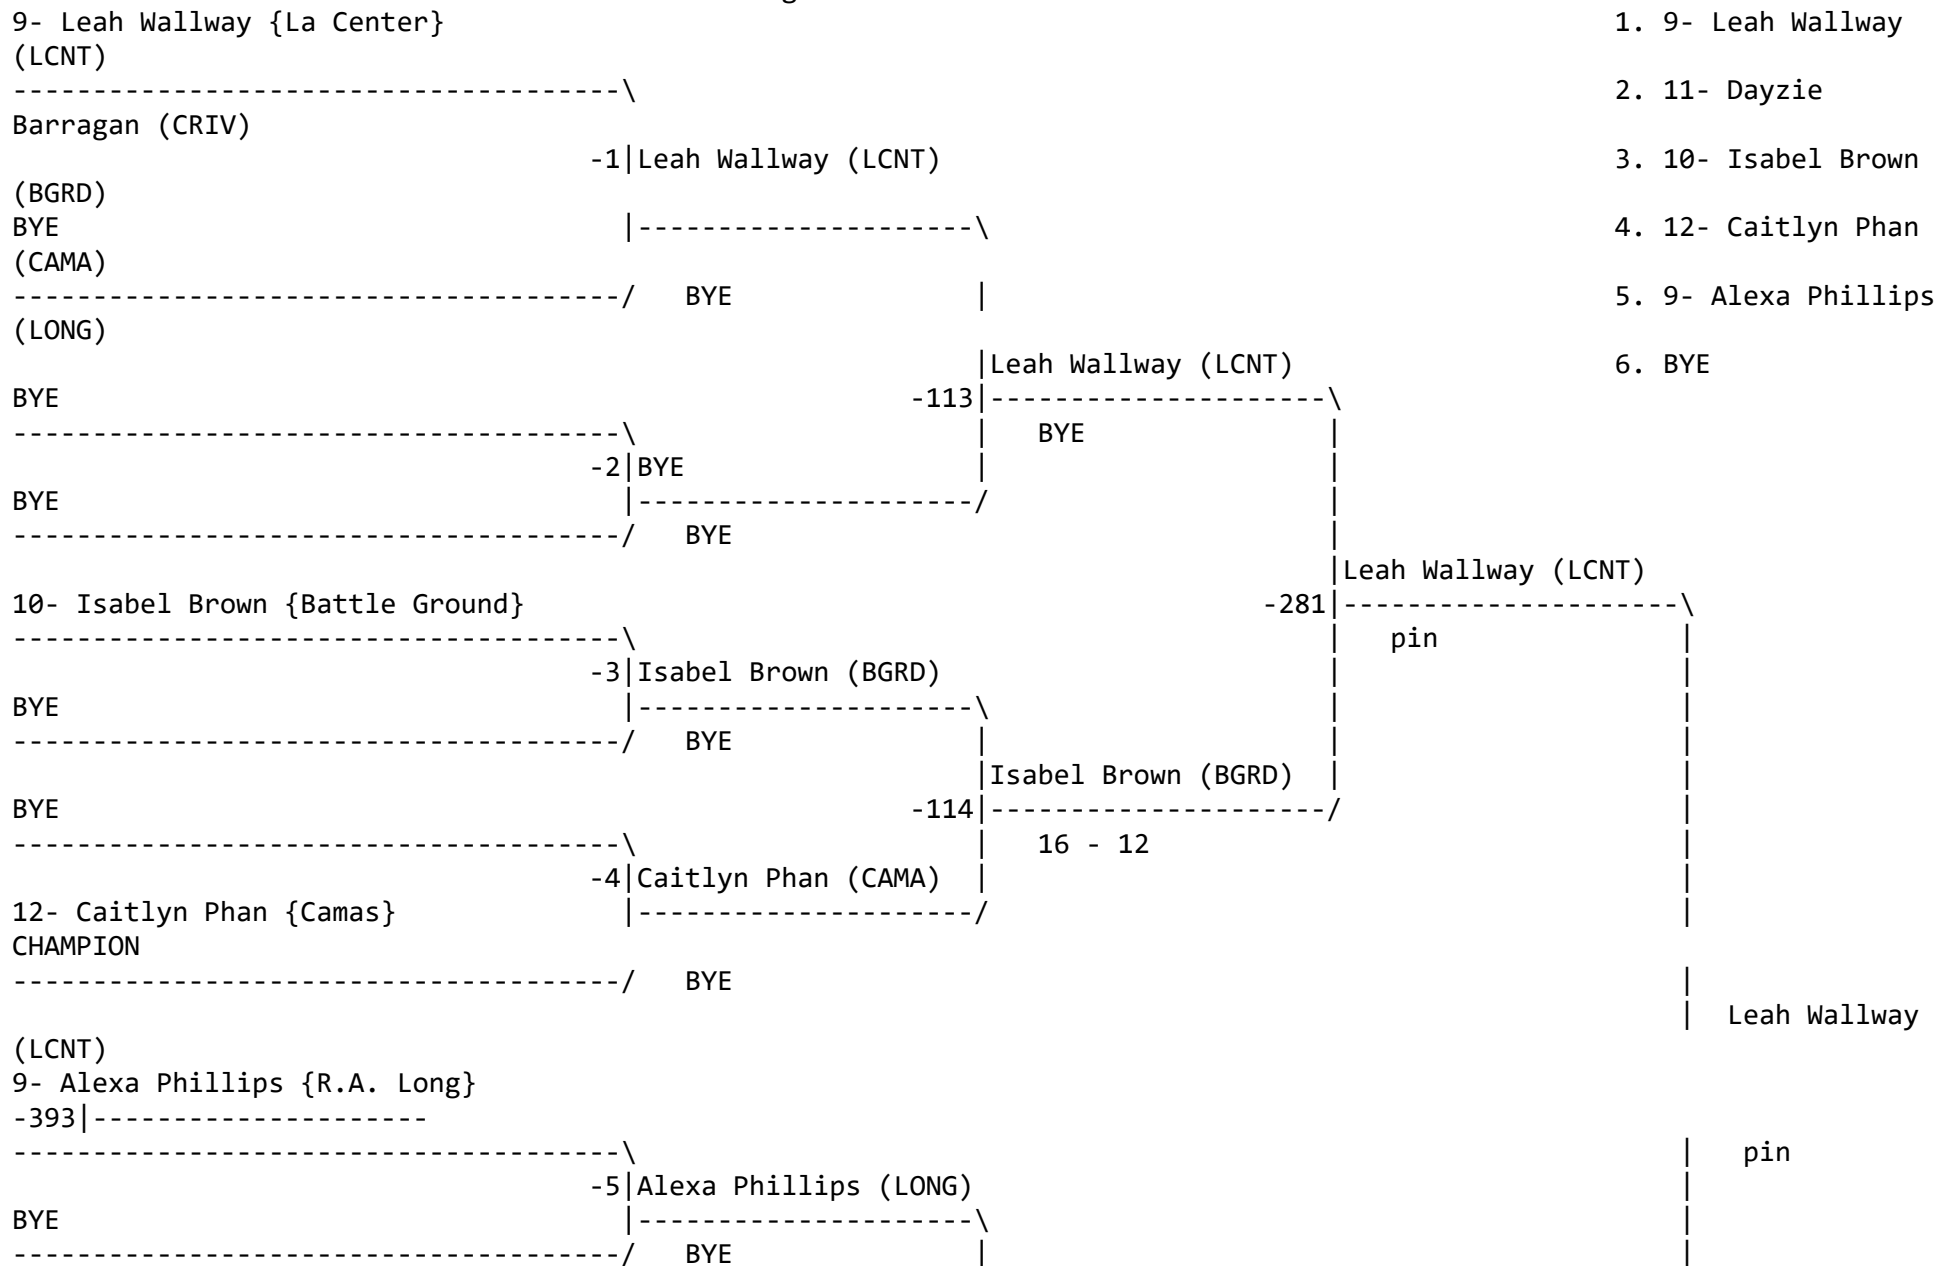

District 3.2 GSHL Girls Brackets

Girls District 4 Sub-Regionals

Weight class : 100

District 3.2 GSHL Girls Brackets

Consolation for Weight class : 100

District 3.2 GSHL Girls Brackets

Girls District 4 Sub-Regionals