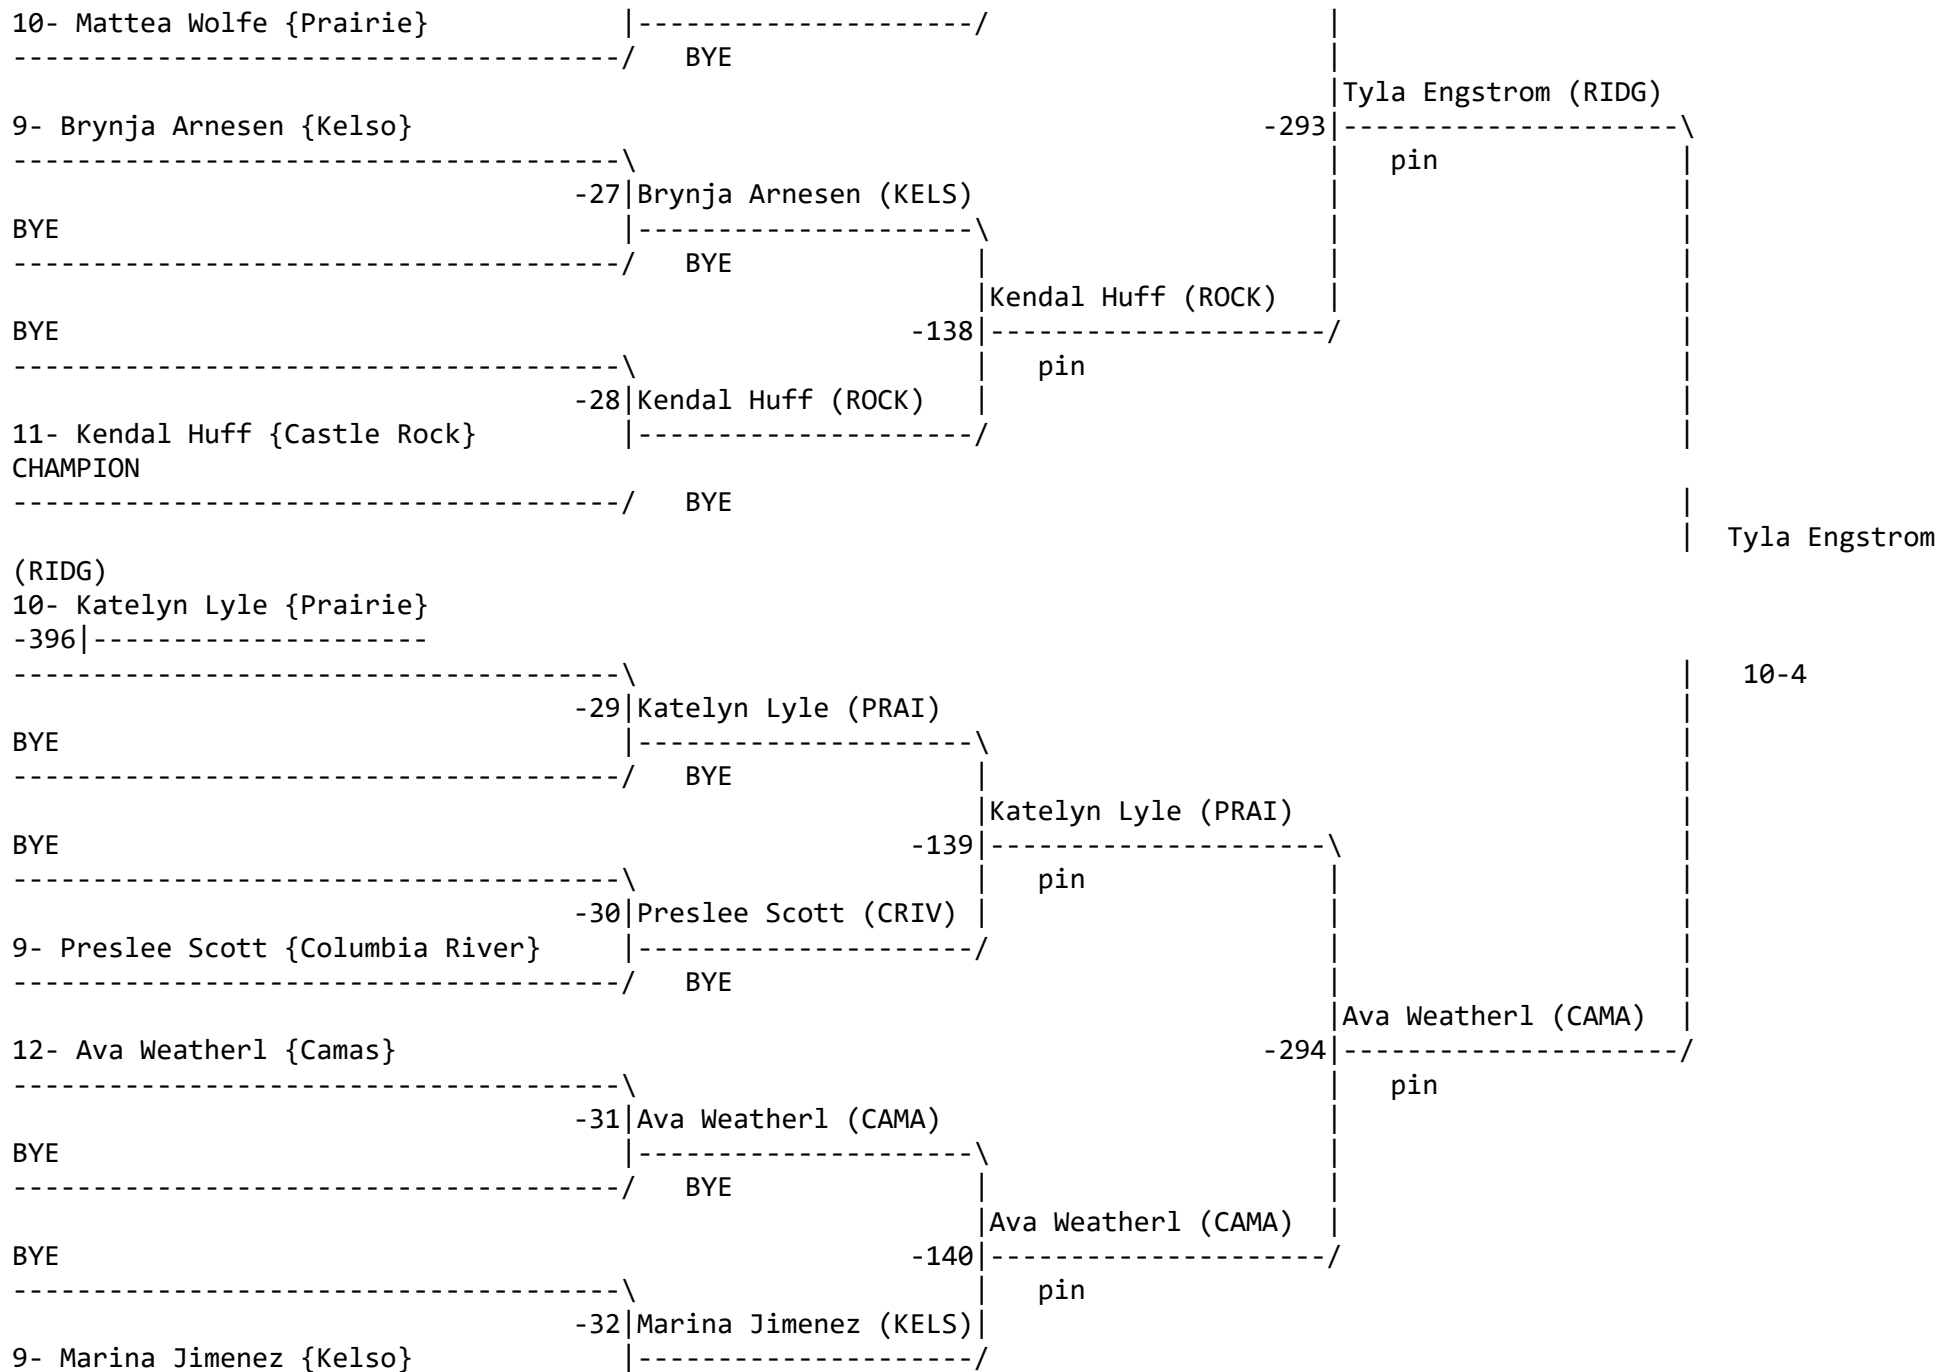

(RIDG)

10- Alexandria Martinez {Skyview}
-395|-----

-21|Alexandria Martinez (

District 3.2 GSHL Girls Brackets

Consolation for Weight class : 110

District 3.2 GSHL Girls Brackets

District 3.2 GSHL Girls Brackets