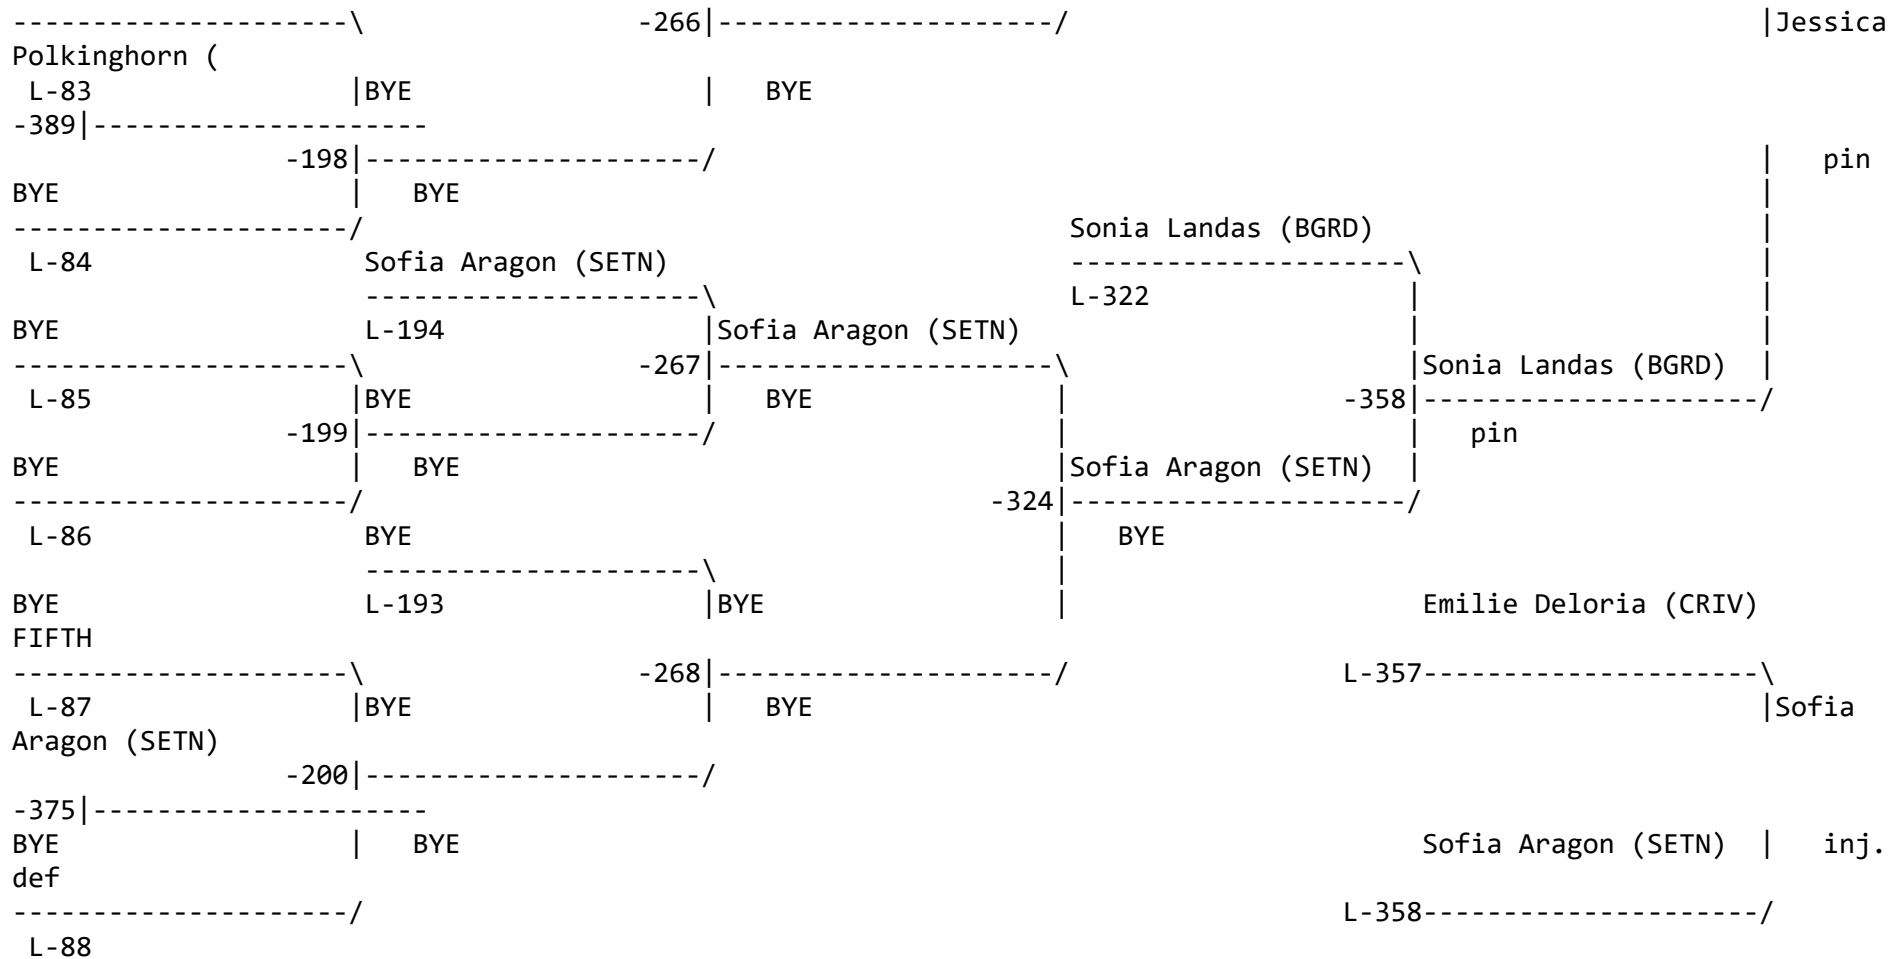

District 3.2 GSHL Girls Brackets