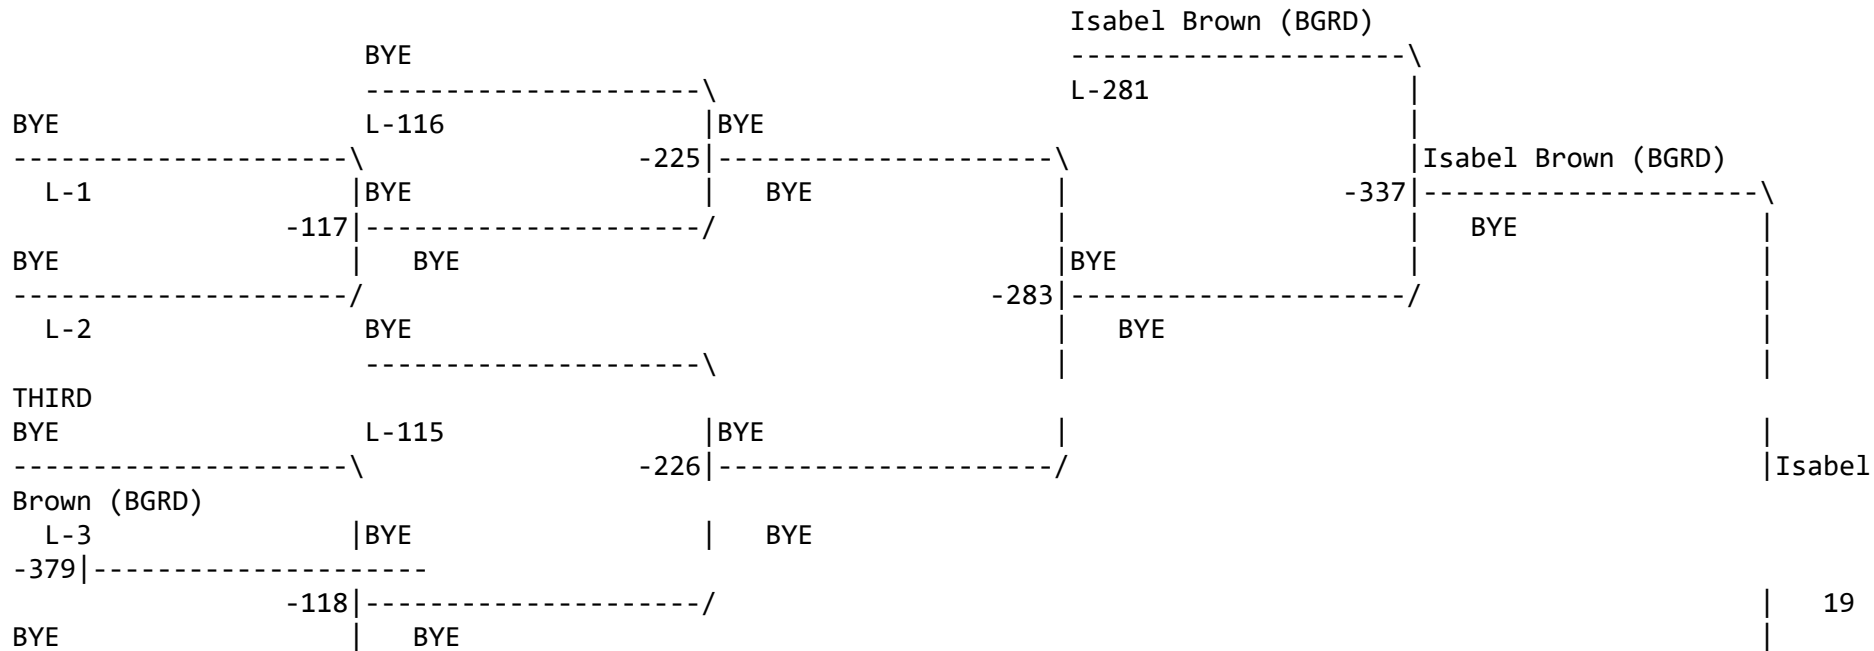

District 3.2 GSHL Girls Brackets

Girls District 4 Sub-Regionals

Weight class : 100

District 3.2 GSHL Girls Brackets

Consolation for Weight class : 100

District 3.2 GSHL Girls Brackets

Girls District 4 Sub-Regionals