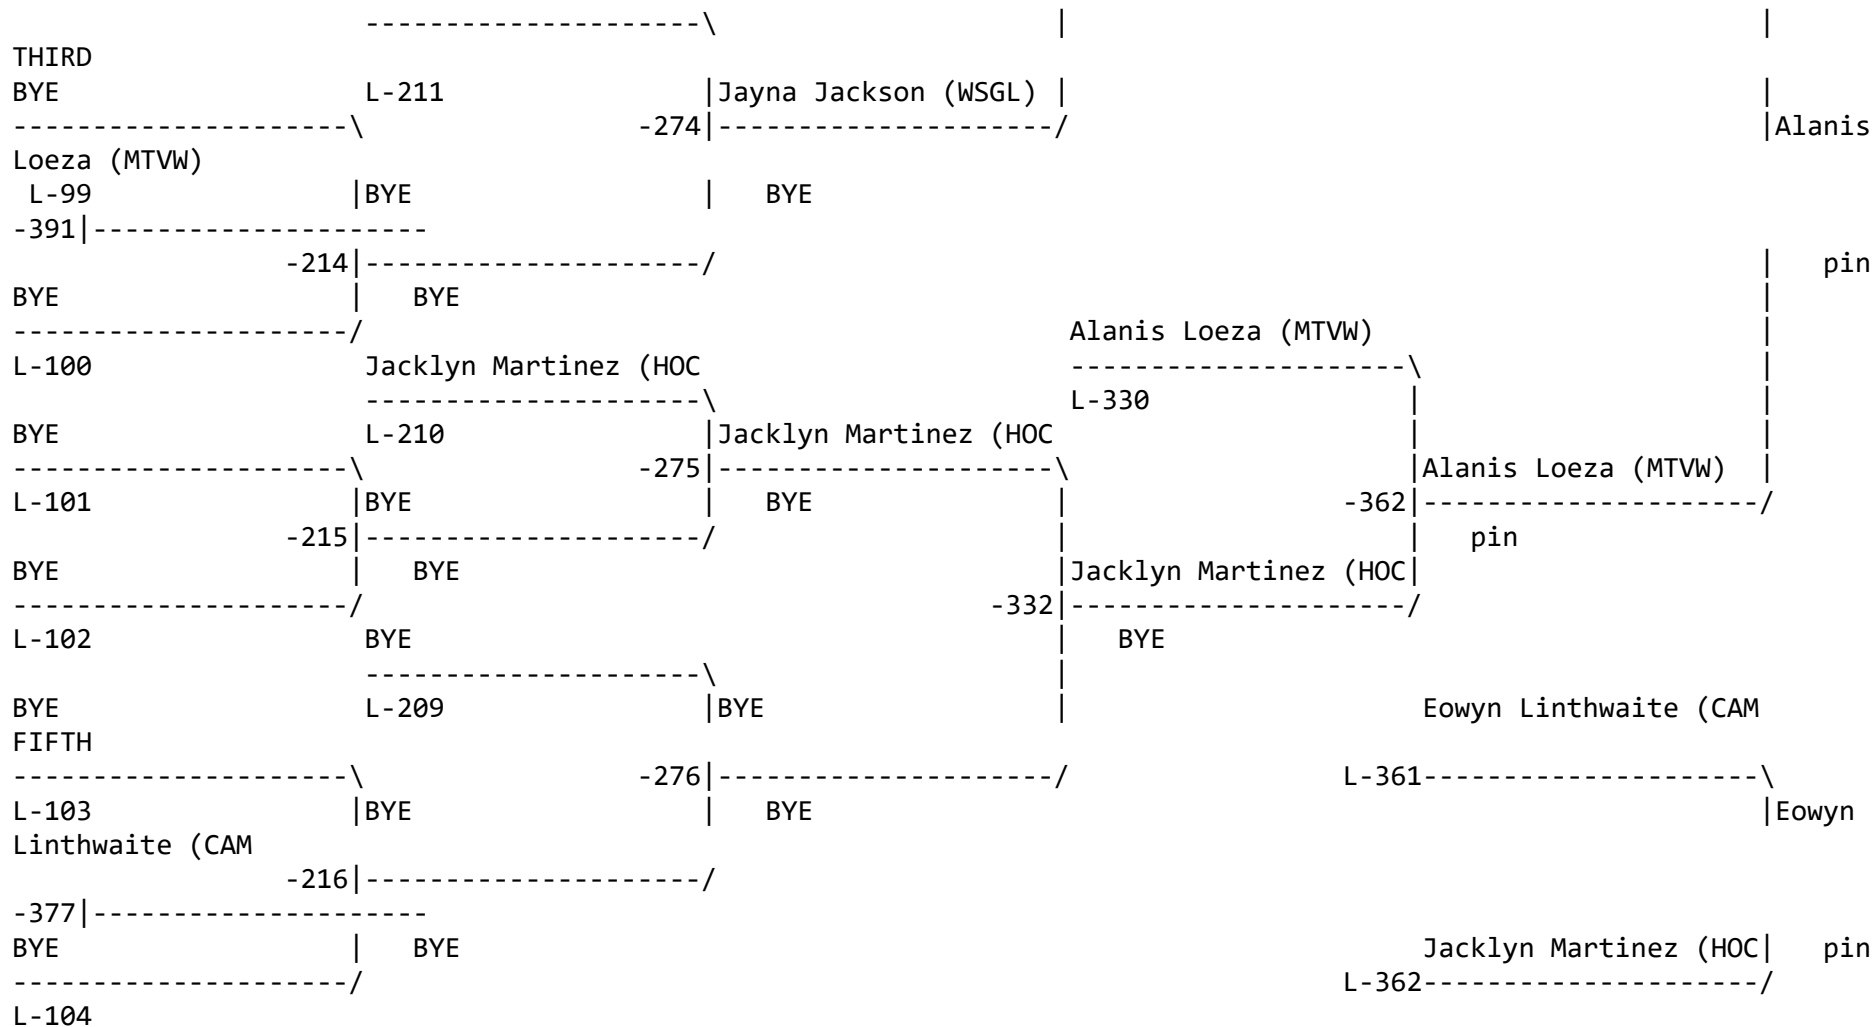

District 3.2 GSHL Girls Brackets

Girls District 4 Sub-Regionals

Weight class : 235

12- Jaelyn Sayler {Skyview}
(SKVW)

(PRAI)

Fernandez De Souza (MTVW)

BYE
Schlaefli (PRAI)

-105|Jaelyn Sayler (SKVW)

1. 12- Jaelyn Sayler

2. 9- Faith Tarrant

3. 9- Cecilia Jones

4. 11- Regan