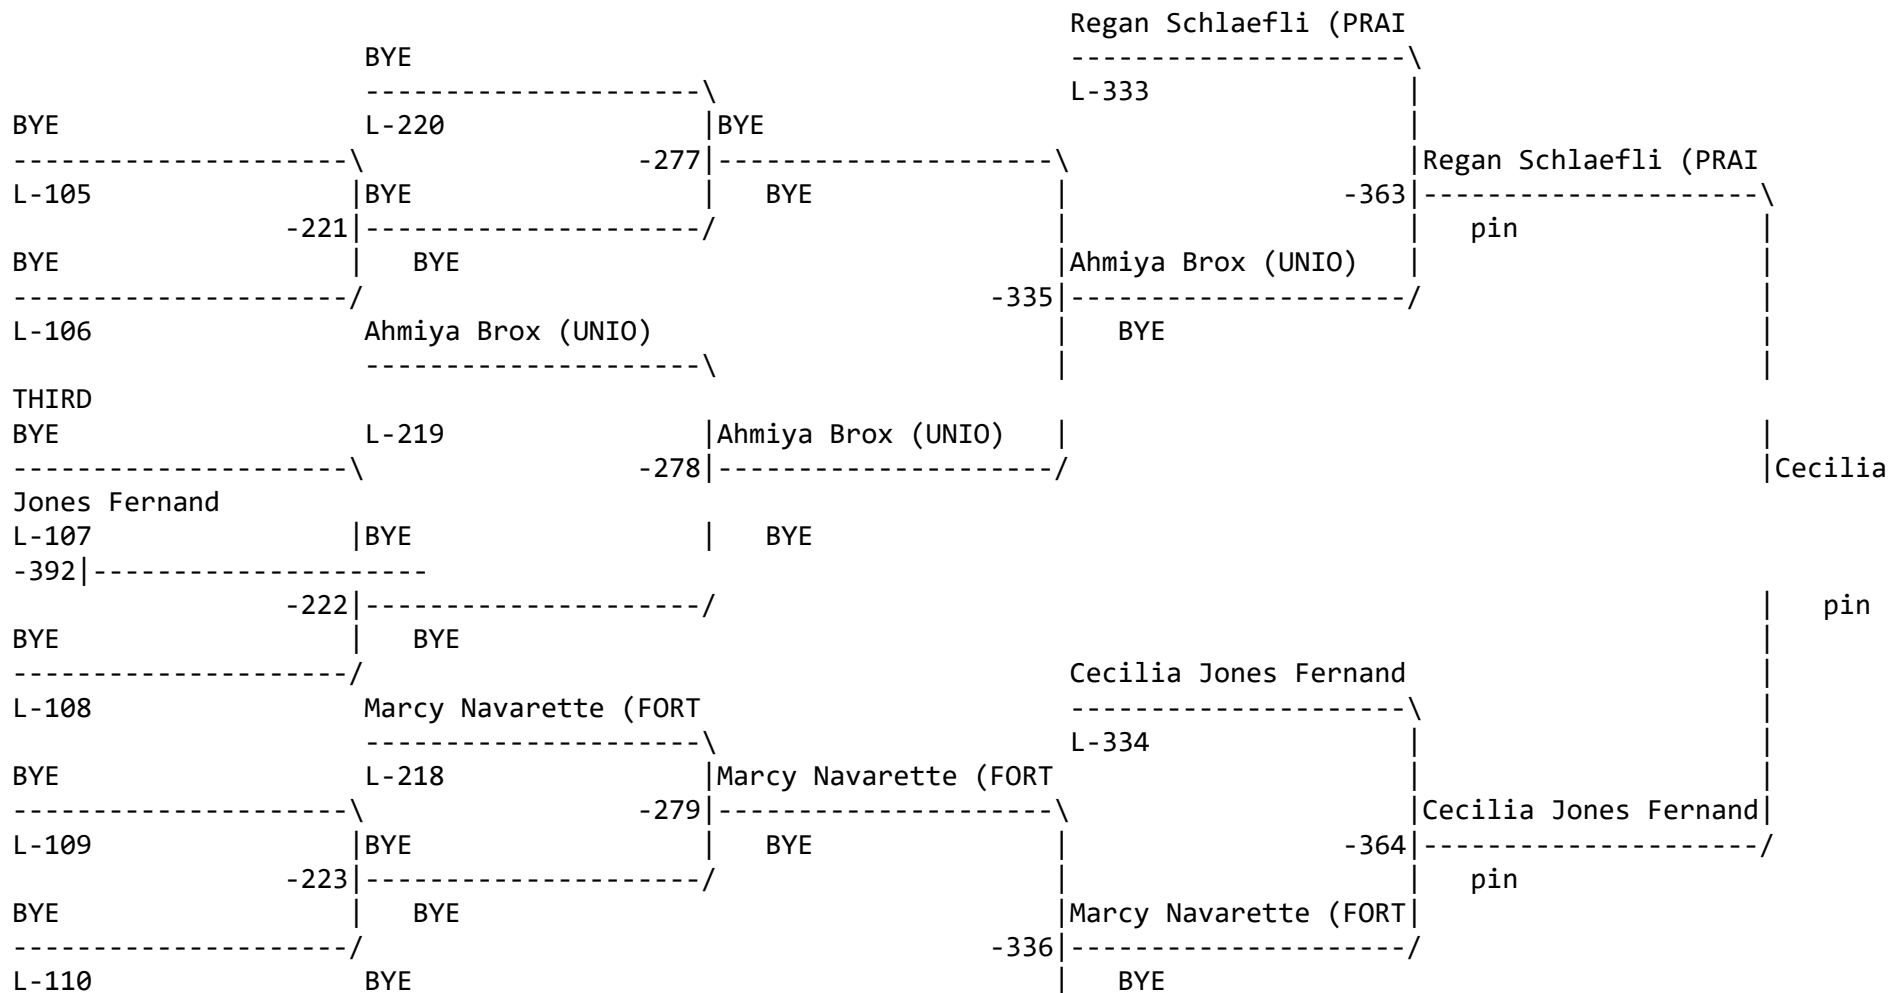

```

                                     |11- Tara Liebe (KELS)|
                                     -----\
                                     L-326
                                     |11- Tara Liebe (KELS)|
                                     -360|-----/
                                     |   pin
                                     |Aaliyah Young (PRAI)|
                                     -328|-----/
                                     |   pin
                                     |Kiana Pullen (CAMA)
                                     -----\
                                     |Deonna Grove (RIDG)|
                                     -359|-----/
                                     |   6 - 0
                                     |Kiana Pullen (CAMA)
                                     -----\
                                     |L-325
                                     |Deonna Grove (RIDG)|
                                     -327|-----/
                                     |   pin
                                     |11- Tara Liebe (KELS)|
                                     -----\
                                     |11- Tara
    
```

1. 12- Jaelyn Sayler

2. 9- Faith Tarrant

3. 9- Cecilia Jones

4. 11- Regan

District 3.2 GSHL Girls Brackets

Consolation for Weight class : 235

District 3.2 GSHL Girls Brackets

Wrestling Tournament Manager Software by A. D. Systems