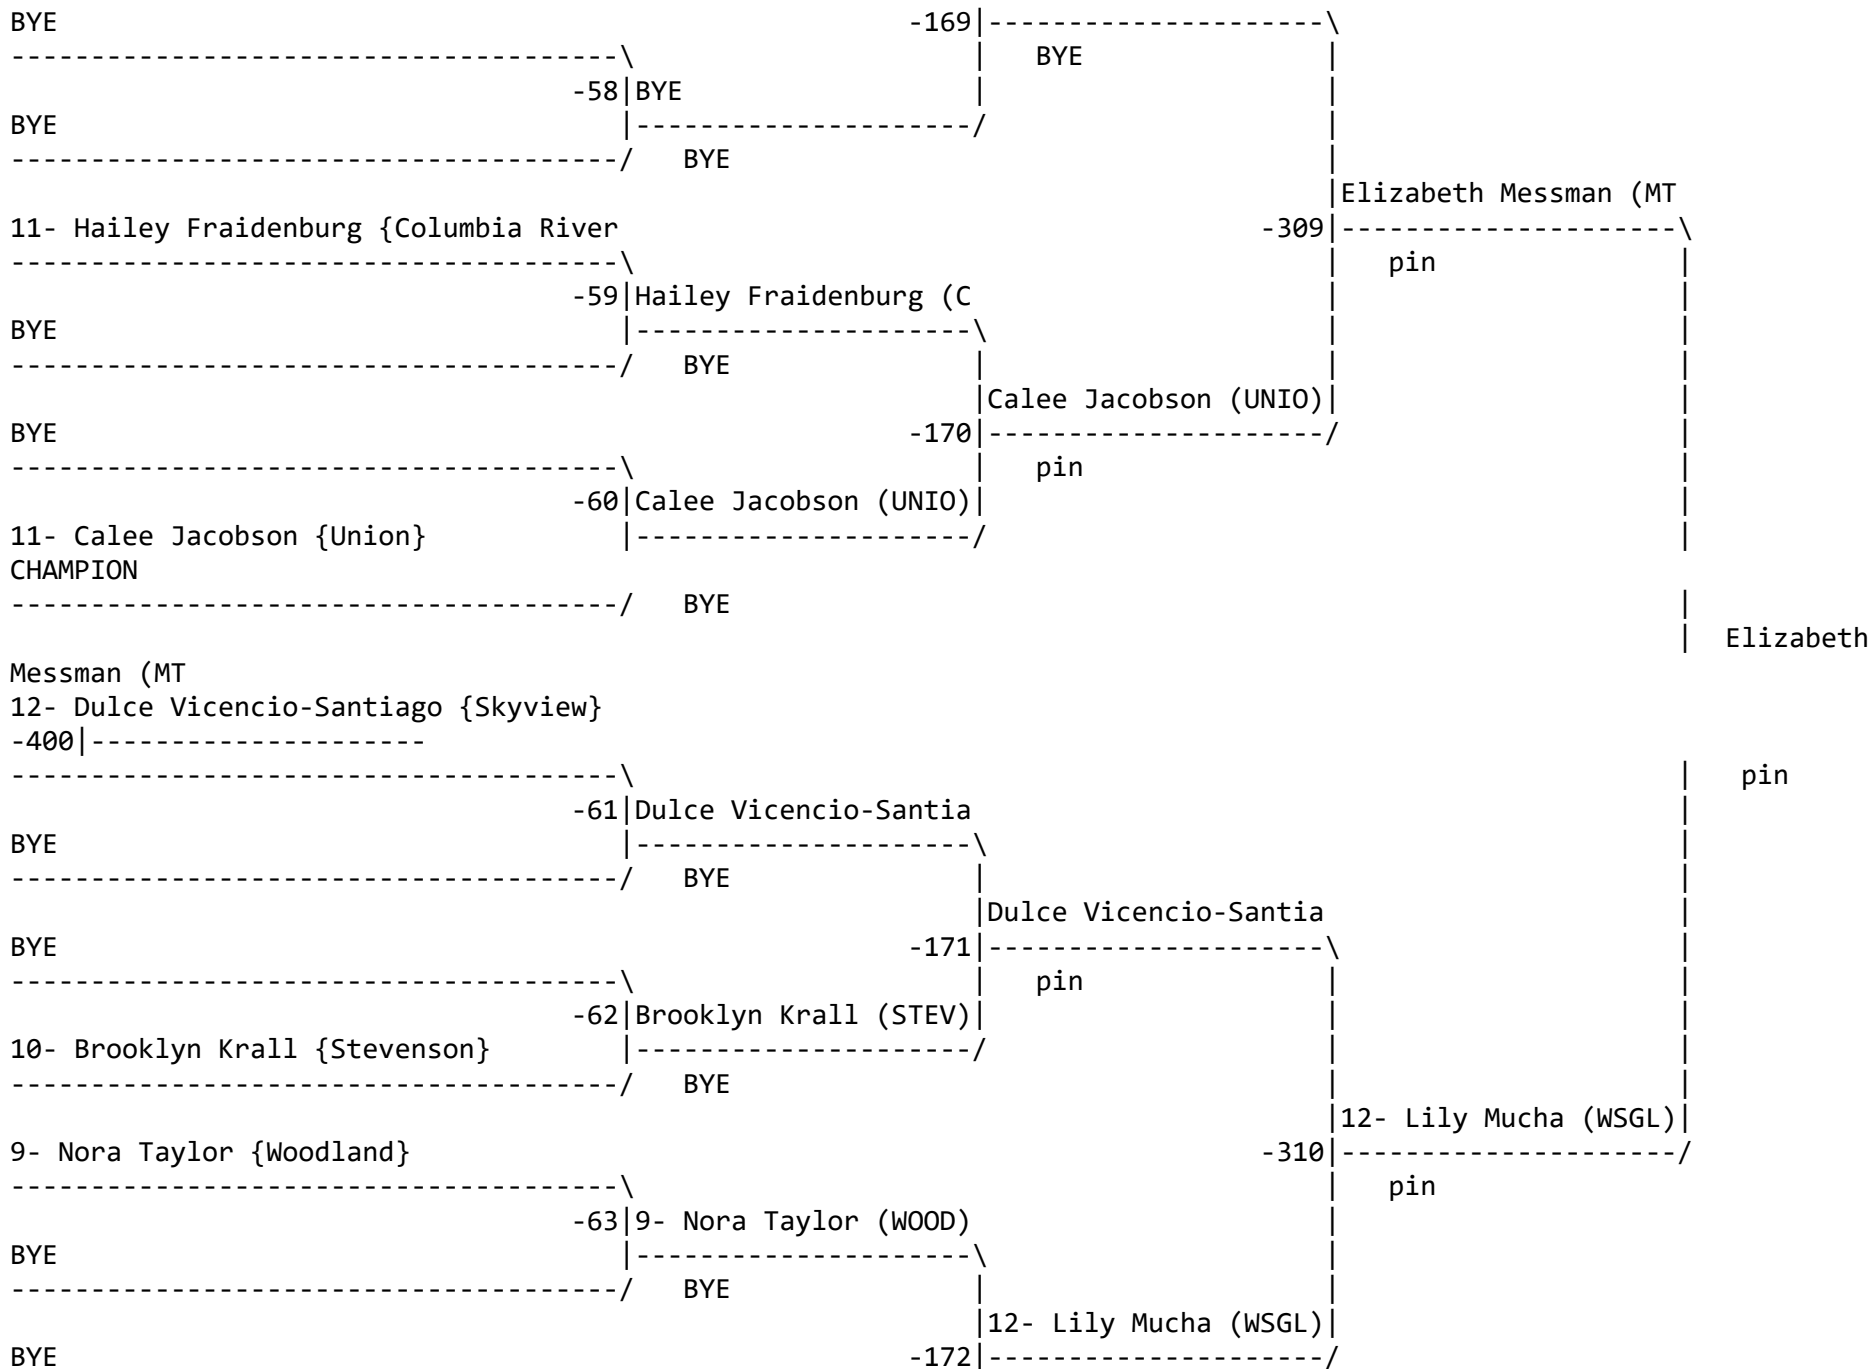

District 3.2 GSHL Girls Brackets