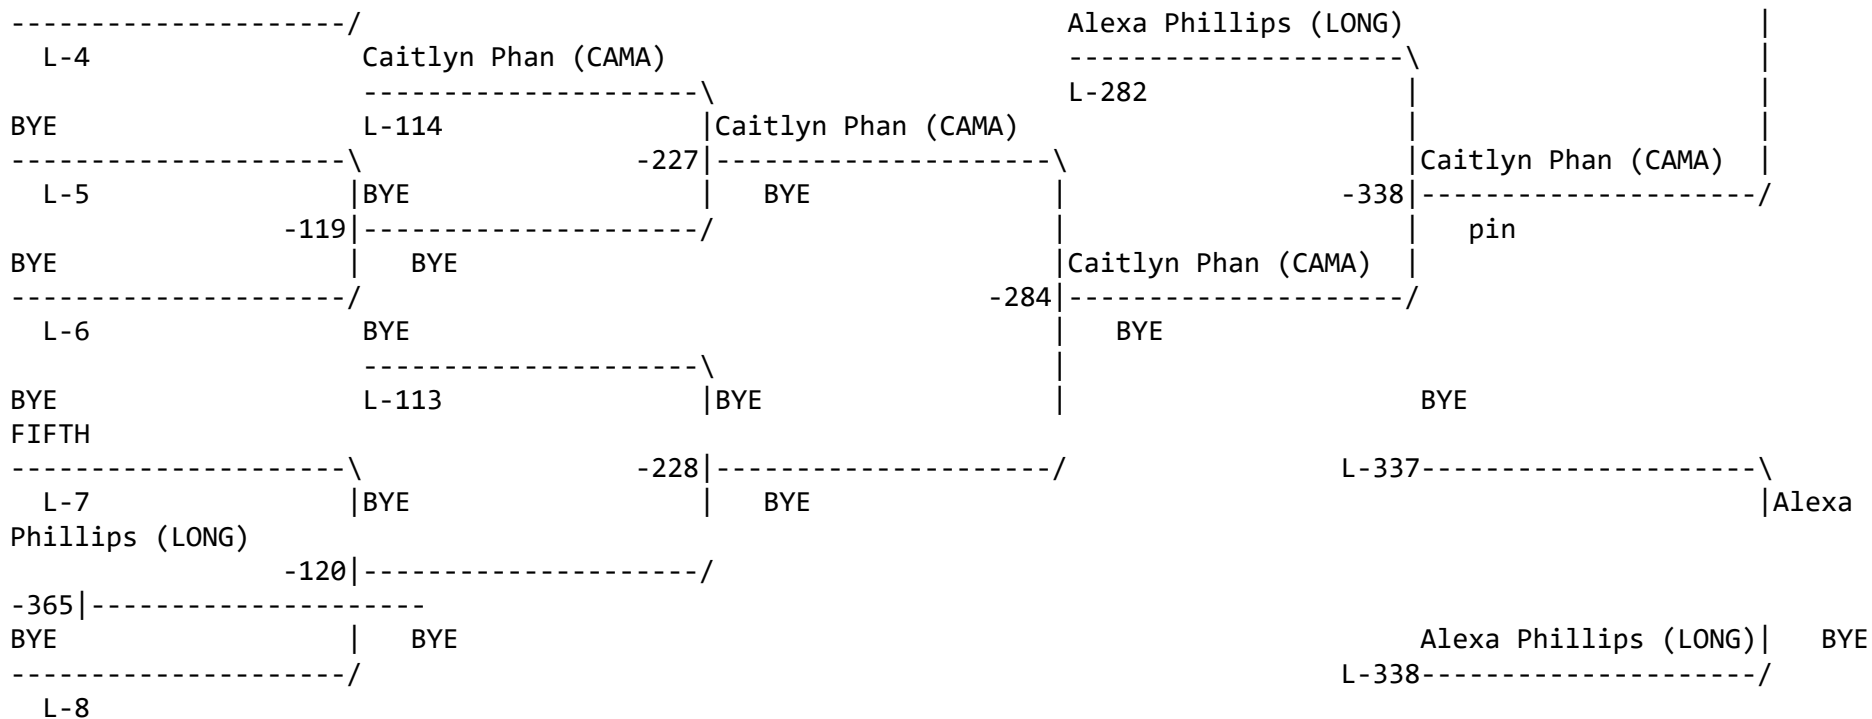

District 3.2 GSHL Girls Brackets

Girls District 4 Sub-Regionals

Weight class : 100

District 3.2 GSHL Girls Brackets

Consolation for Weight class : 100

District 3.2 GSHL Girls Brackets

Girls District 4 Sub-Regionals