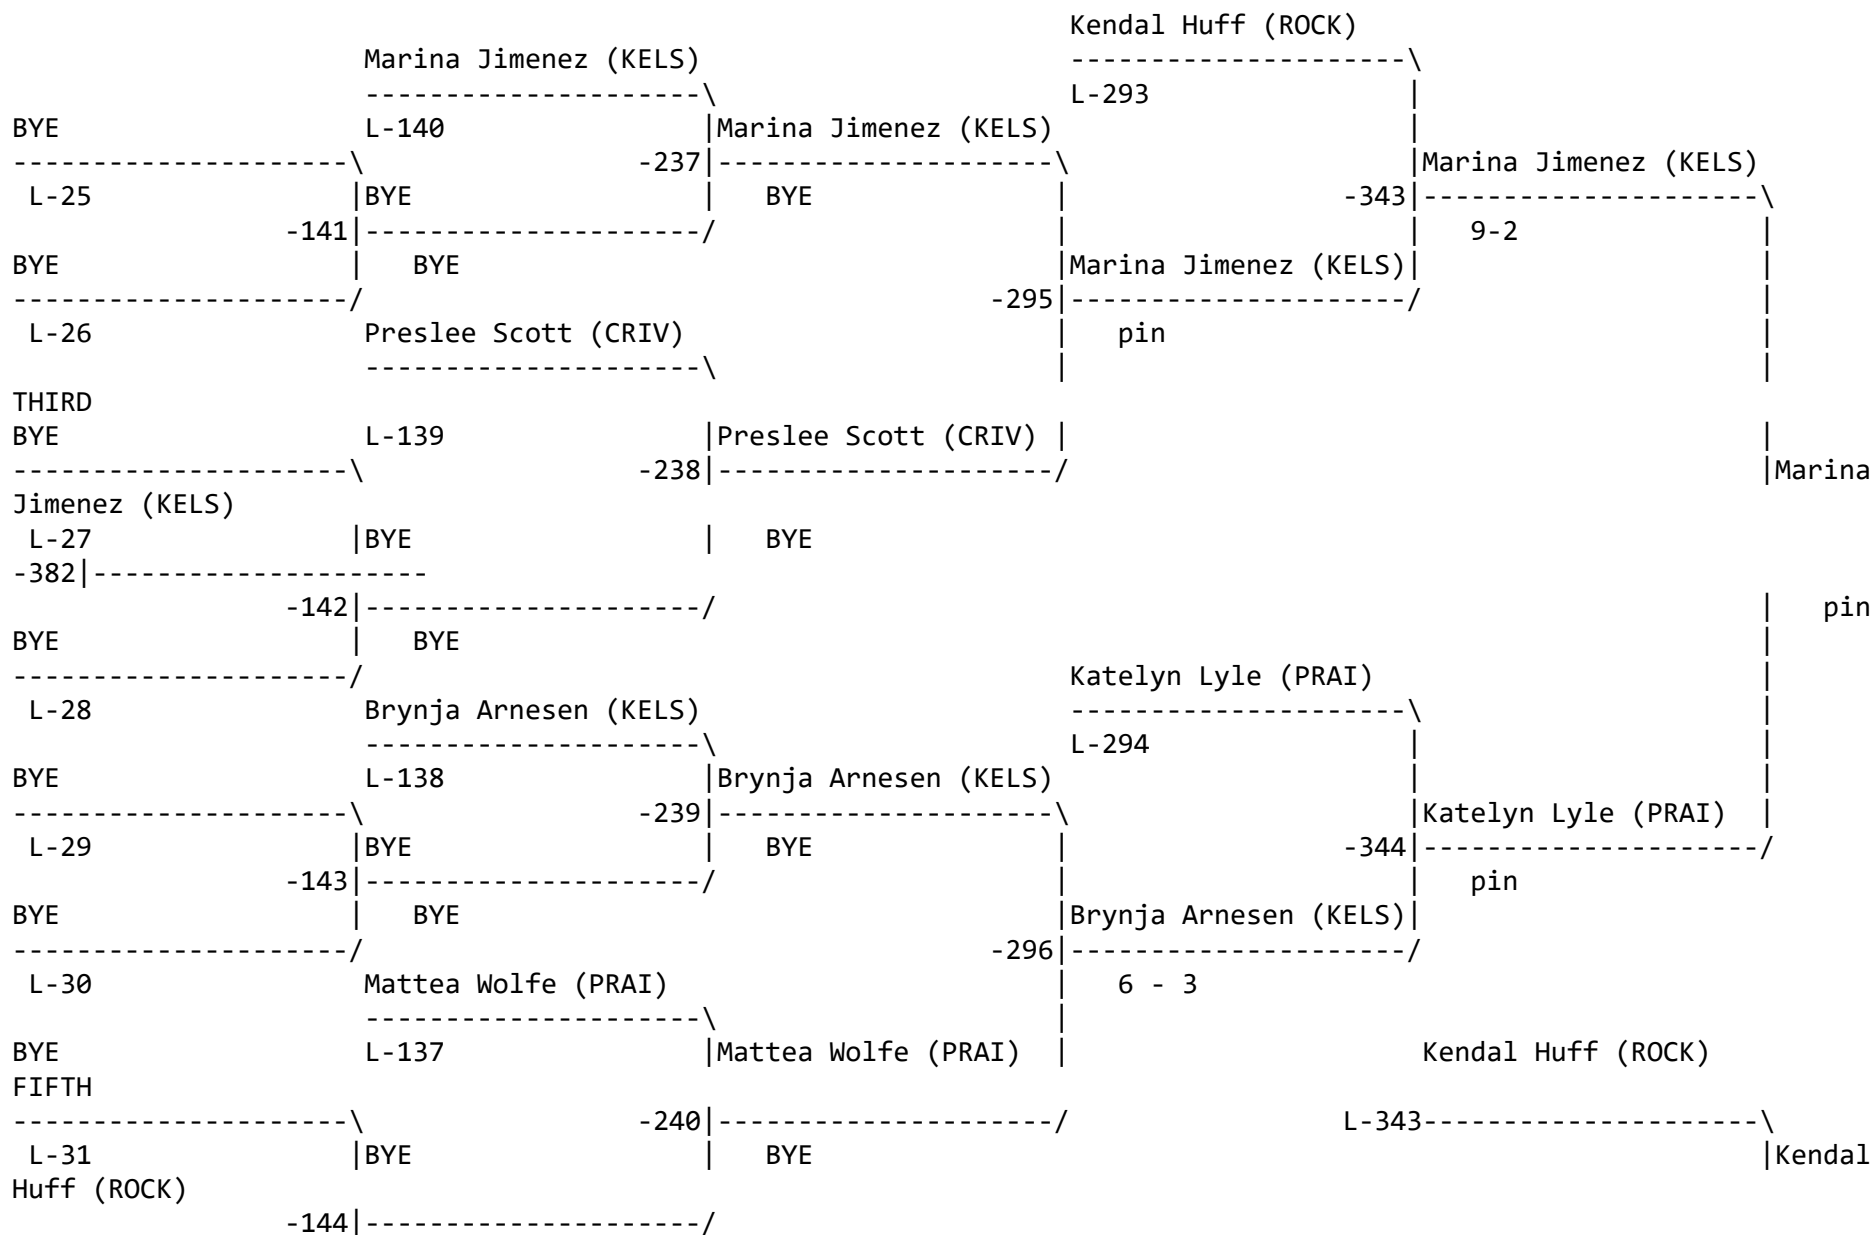

District 3.2 GSHL Girls Brackets

-----/ BYE

Consolation for Weight class : 115