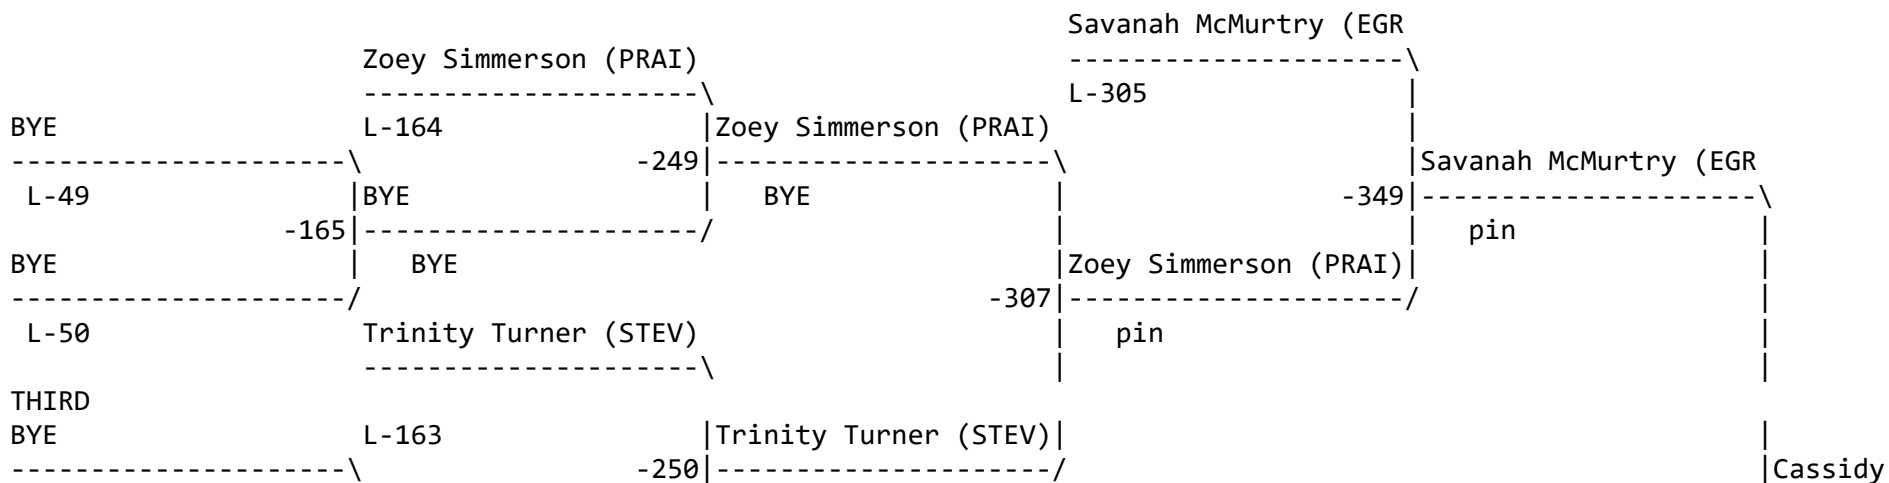

Consolation for Weight class : 130