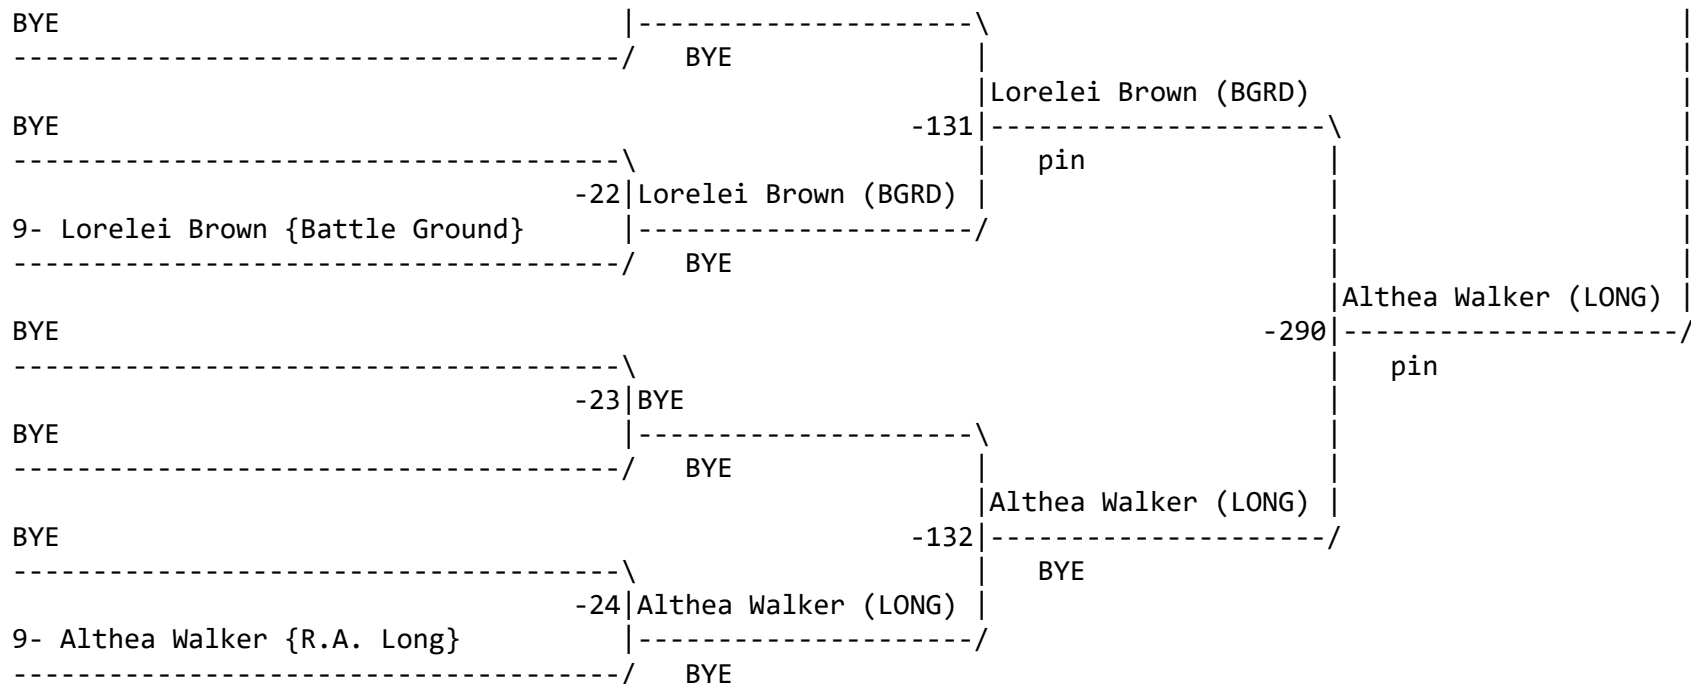

(RIDG)

10- Alexandria Martinez {Skyview}
-395|-----

-21|Alexandria Martinez (

District 3.2 GSHL Girls Brackets

Consolation for Weight class : 110

District 3.2 GSHL Girls Brackets

District 3.2 GSHL Girls Brackets