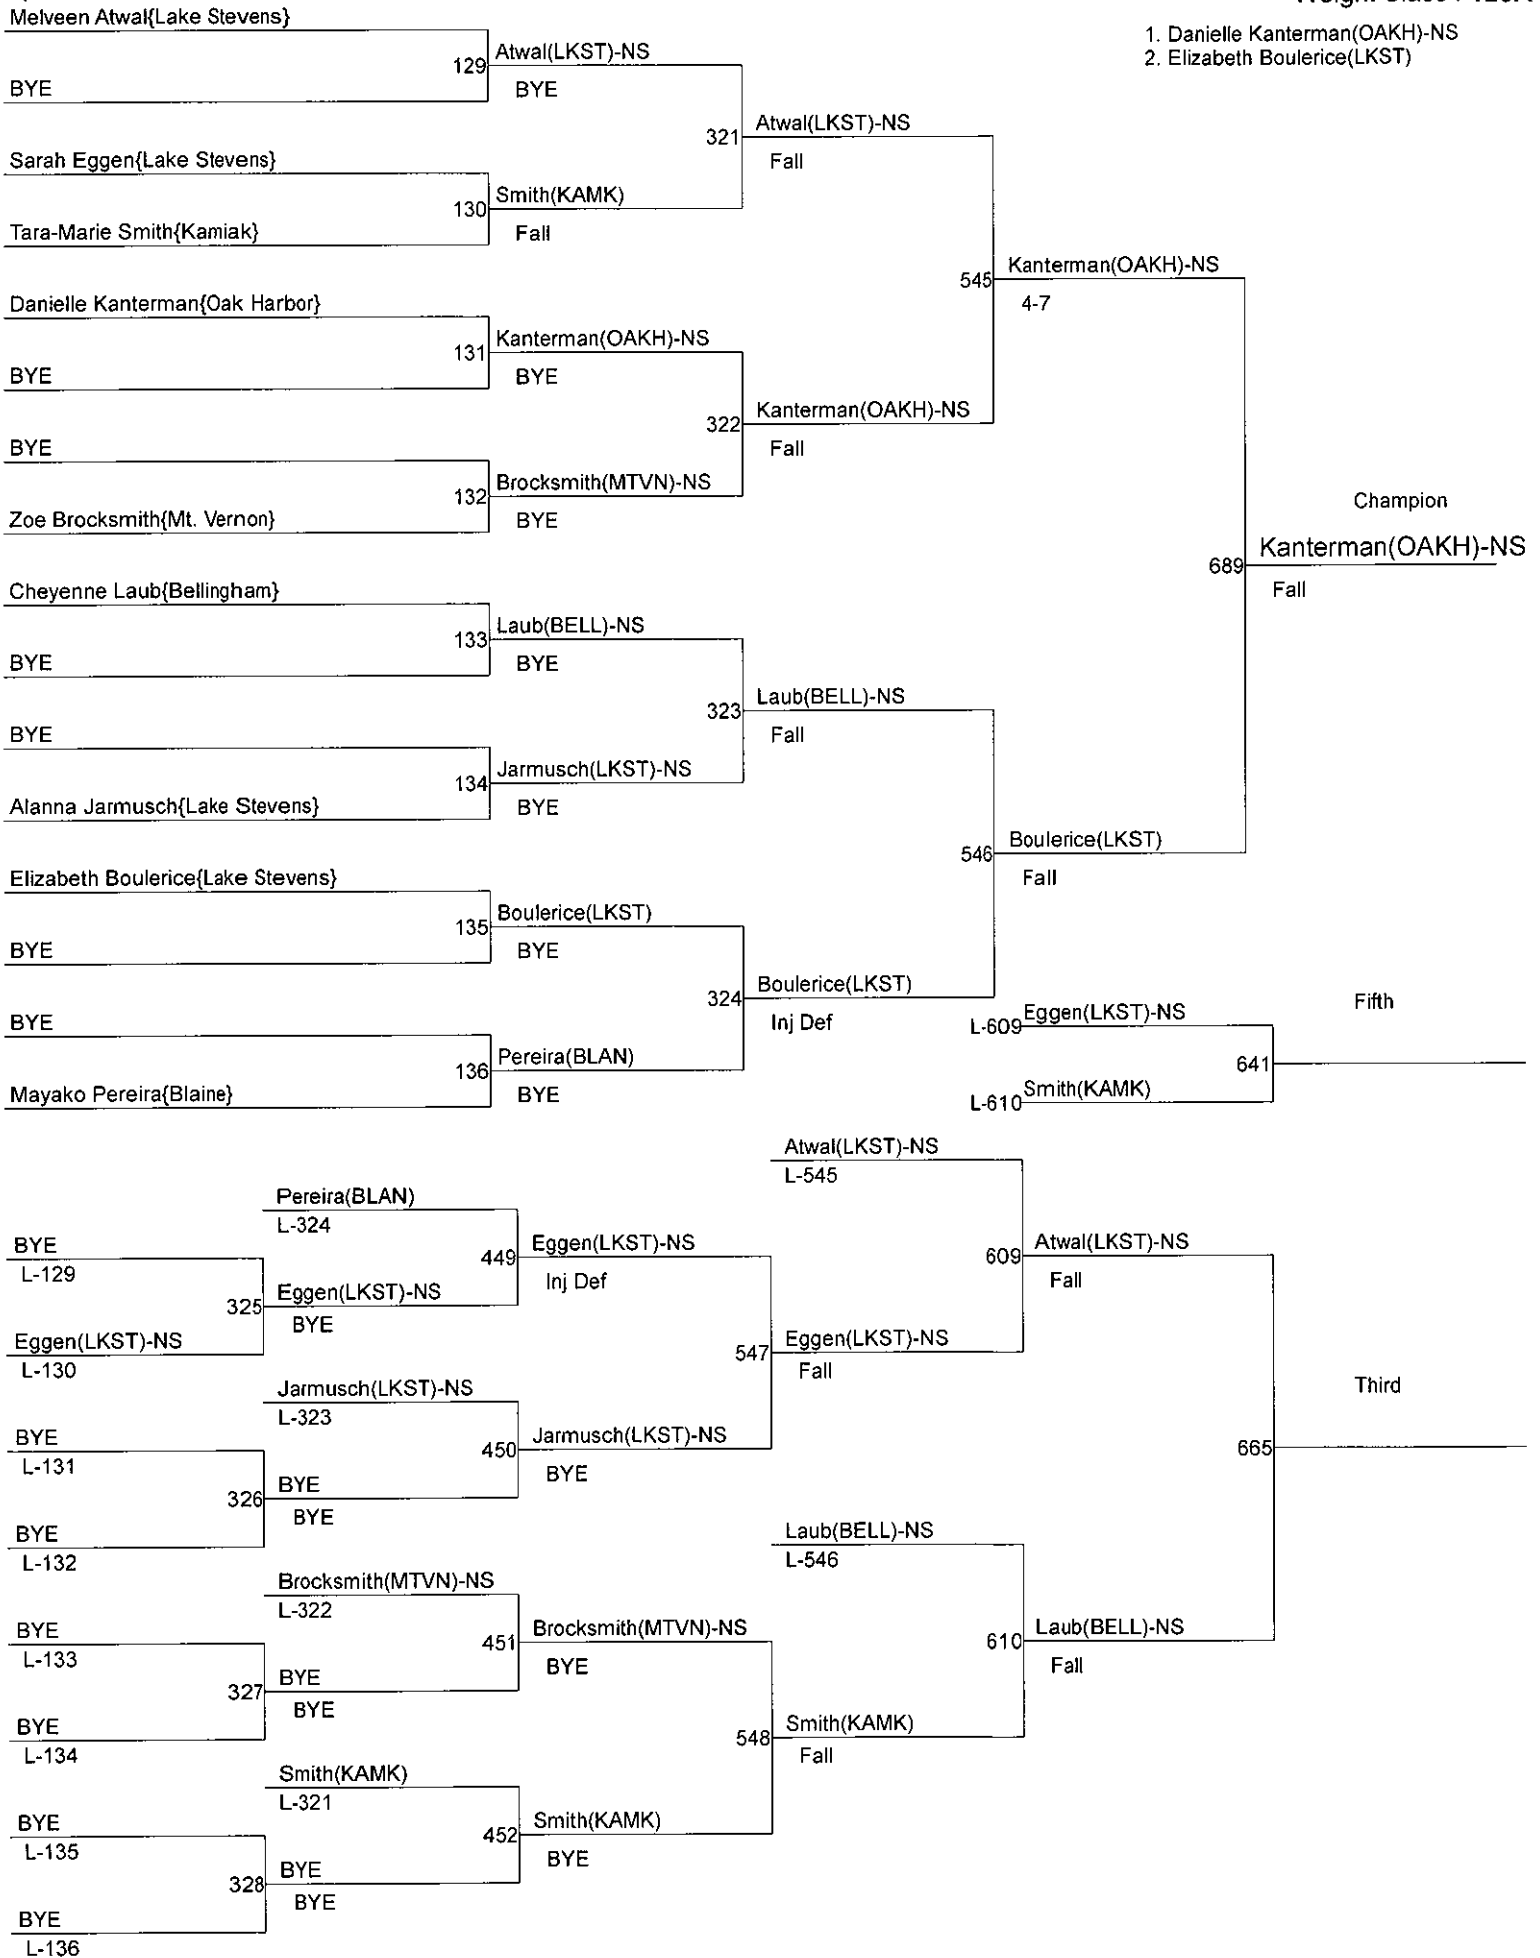

Woolley Womens Wrestling

Weight Class : **125A**

1. Danielle Kanterman(OAKH)-NS
2. Elizabeth Boulerice(LKST)