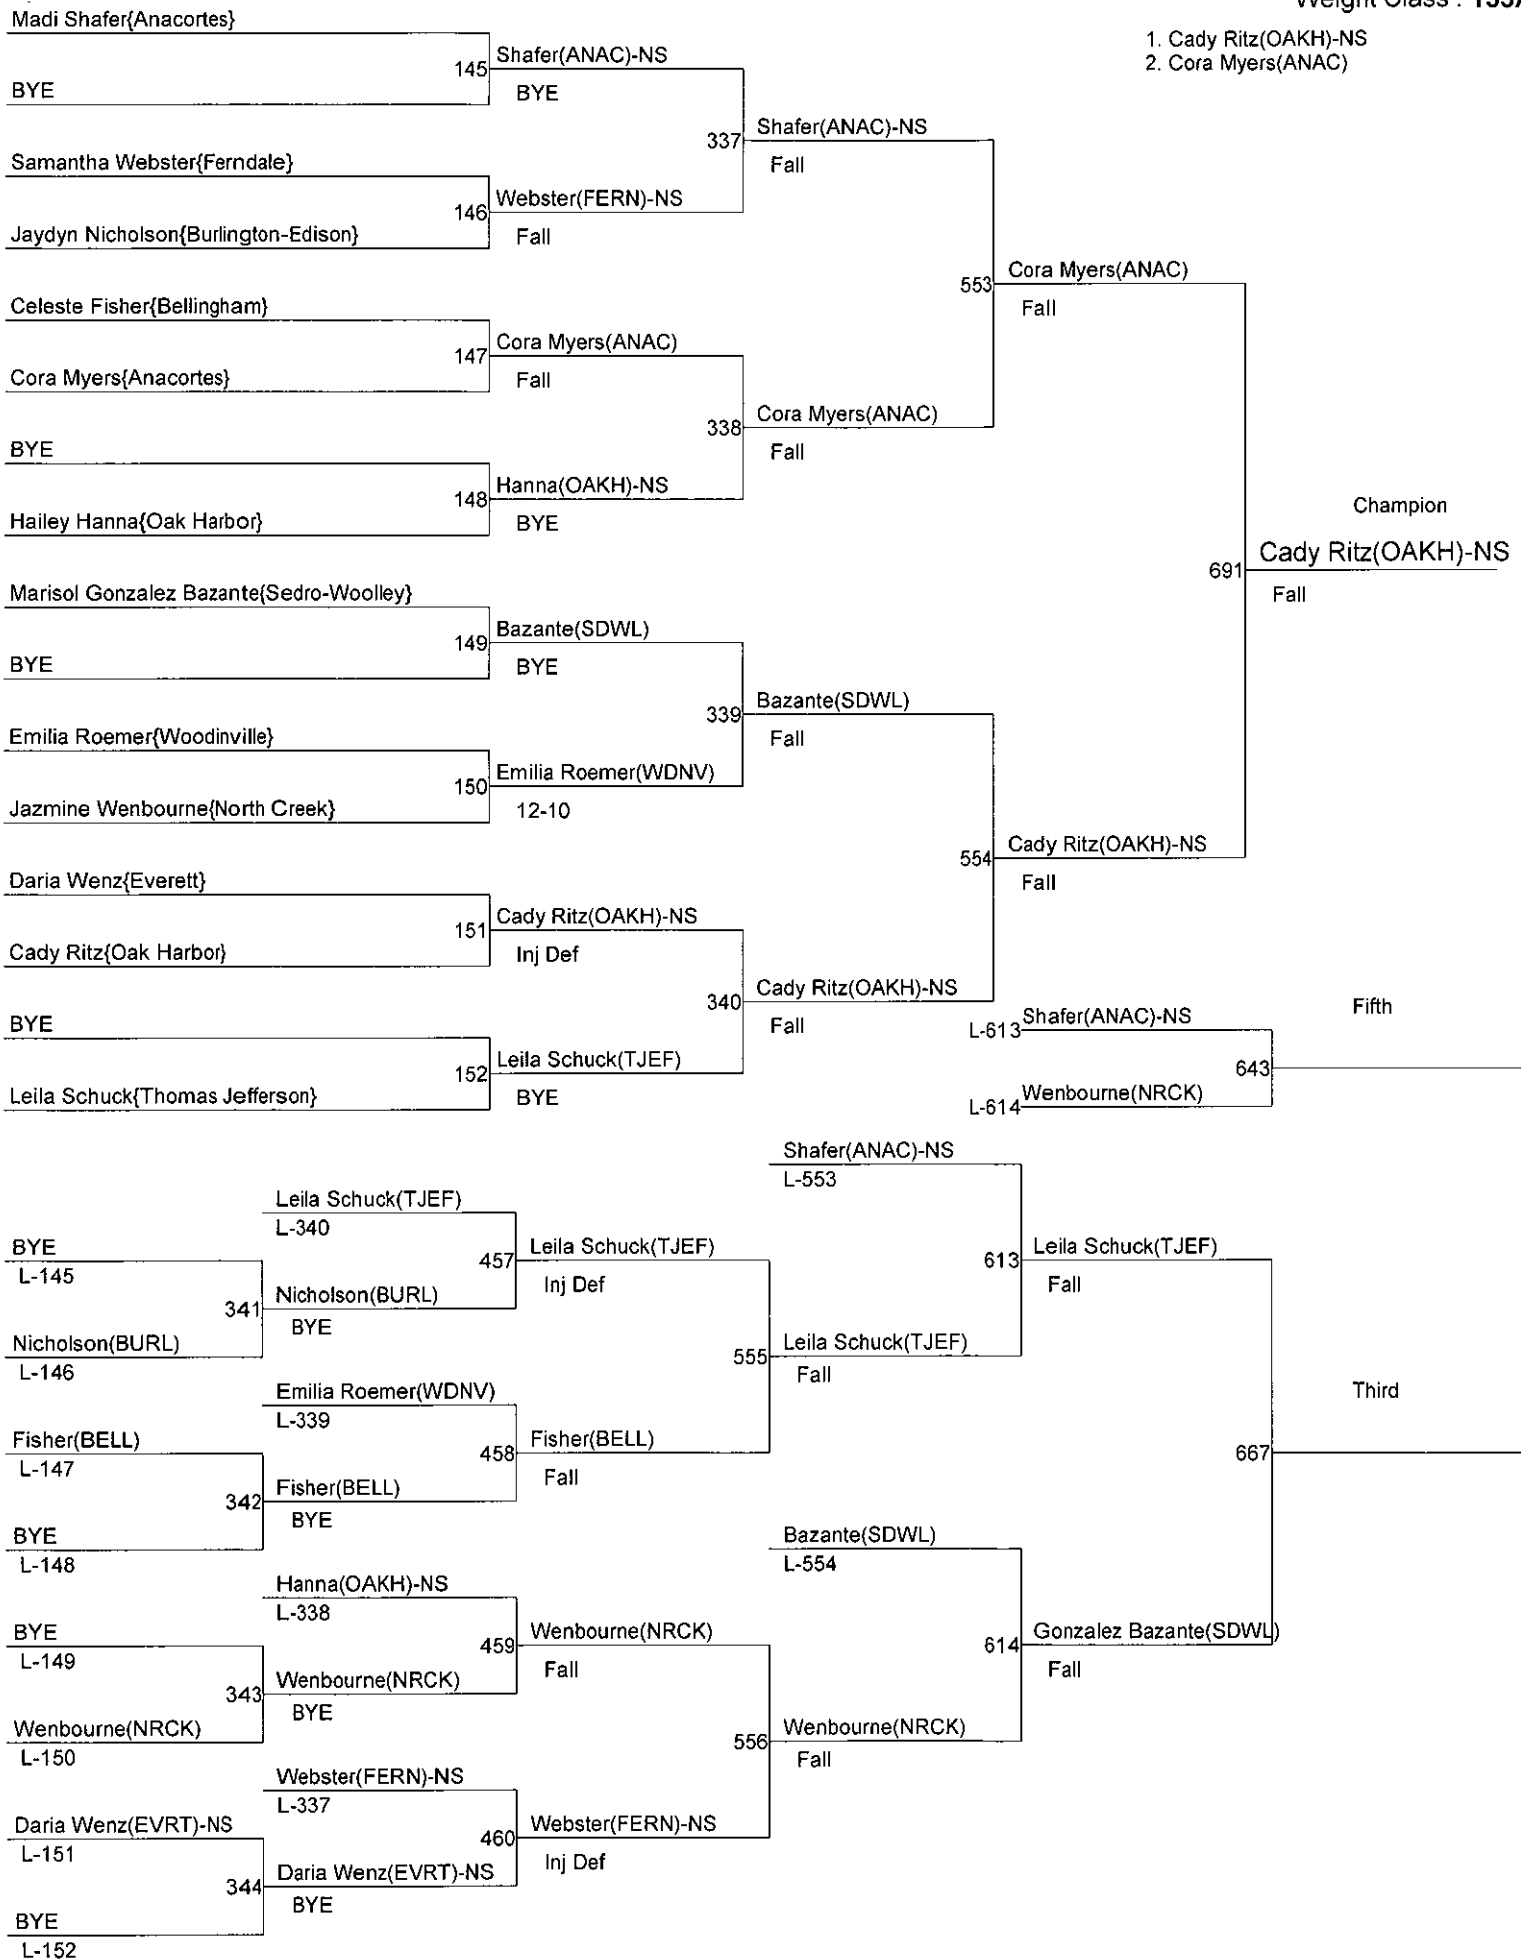

Woolley Womens Wrestling

Weight Class : 135A

1. Cady Ritz(OAKH)-NS
2. Cora Myers(ANAC)