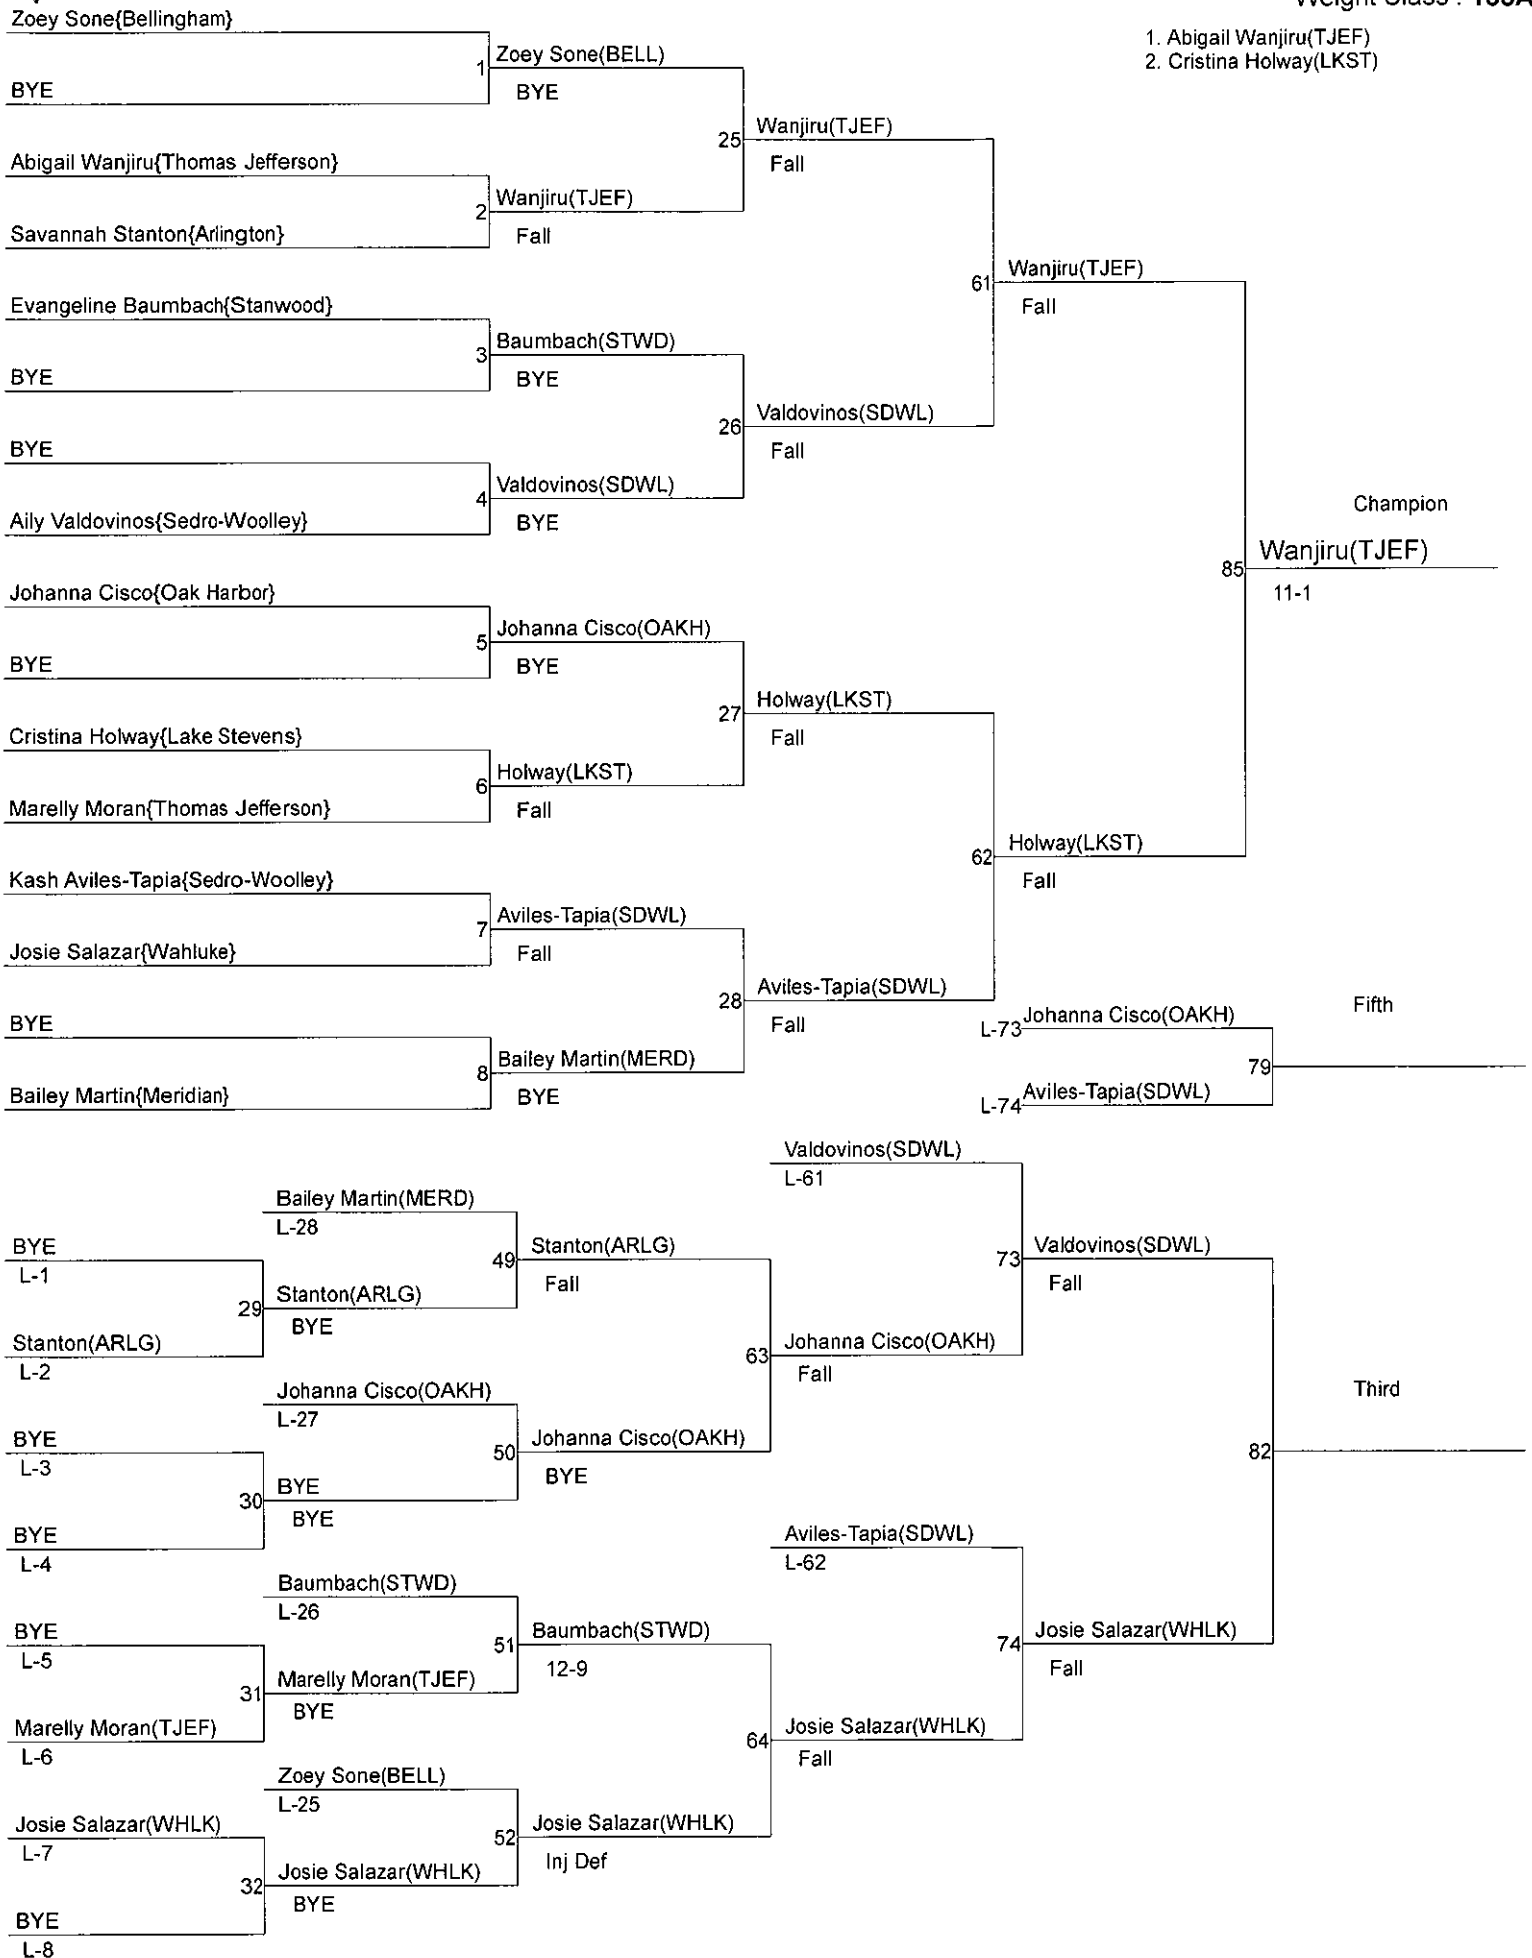

Woolley Womavannah Stantonens Wrestling

Weight Class : 155A

1. Abigail Wanjiru(TJEF)
2. Cristina Holway(LKST)