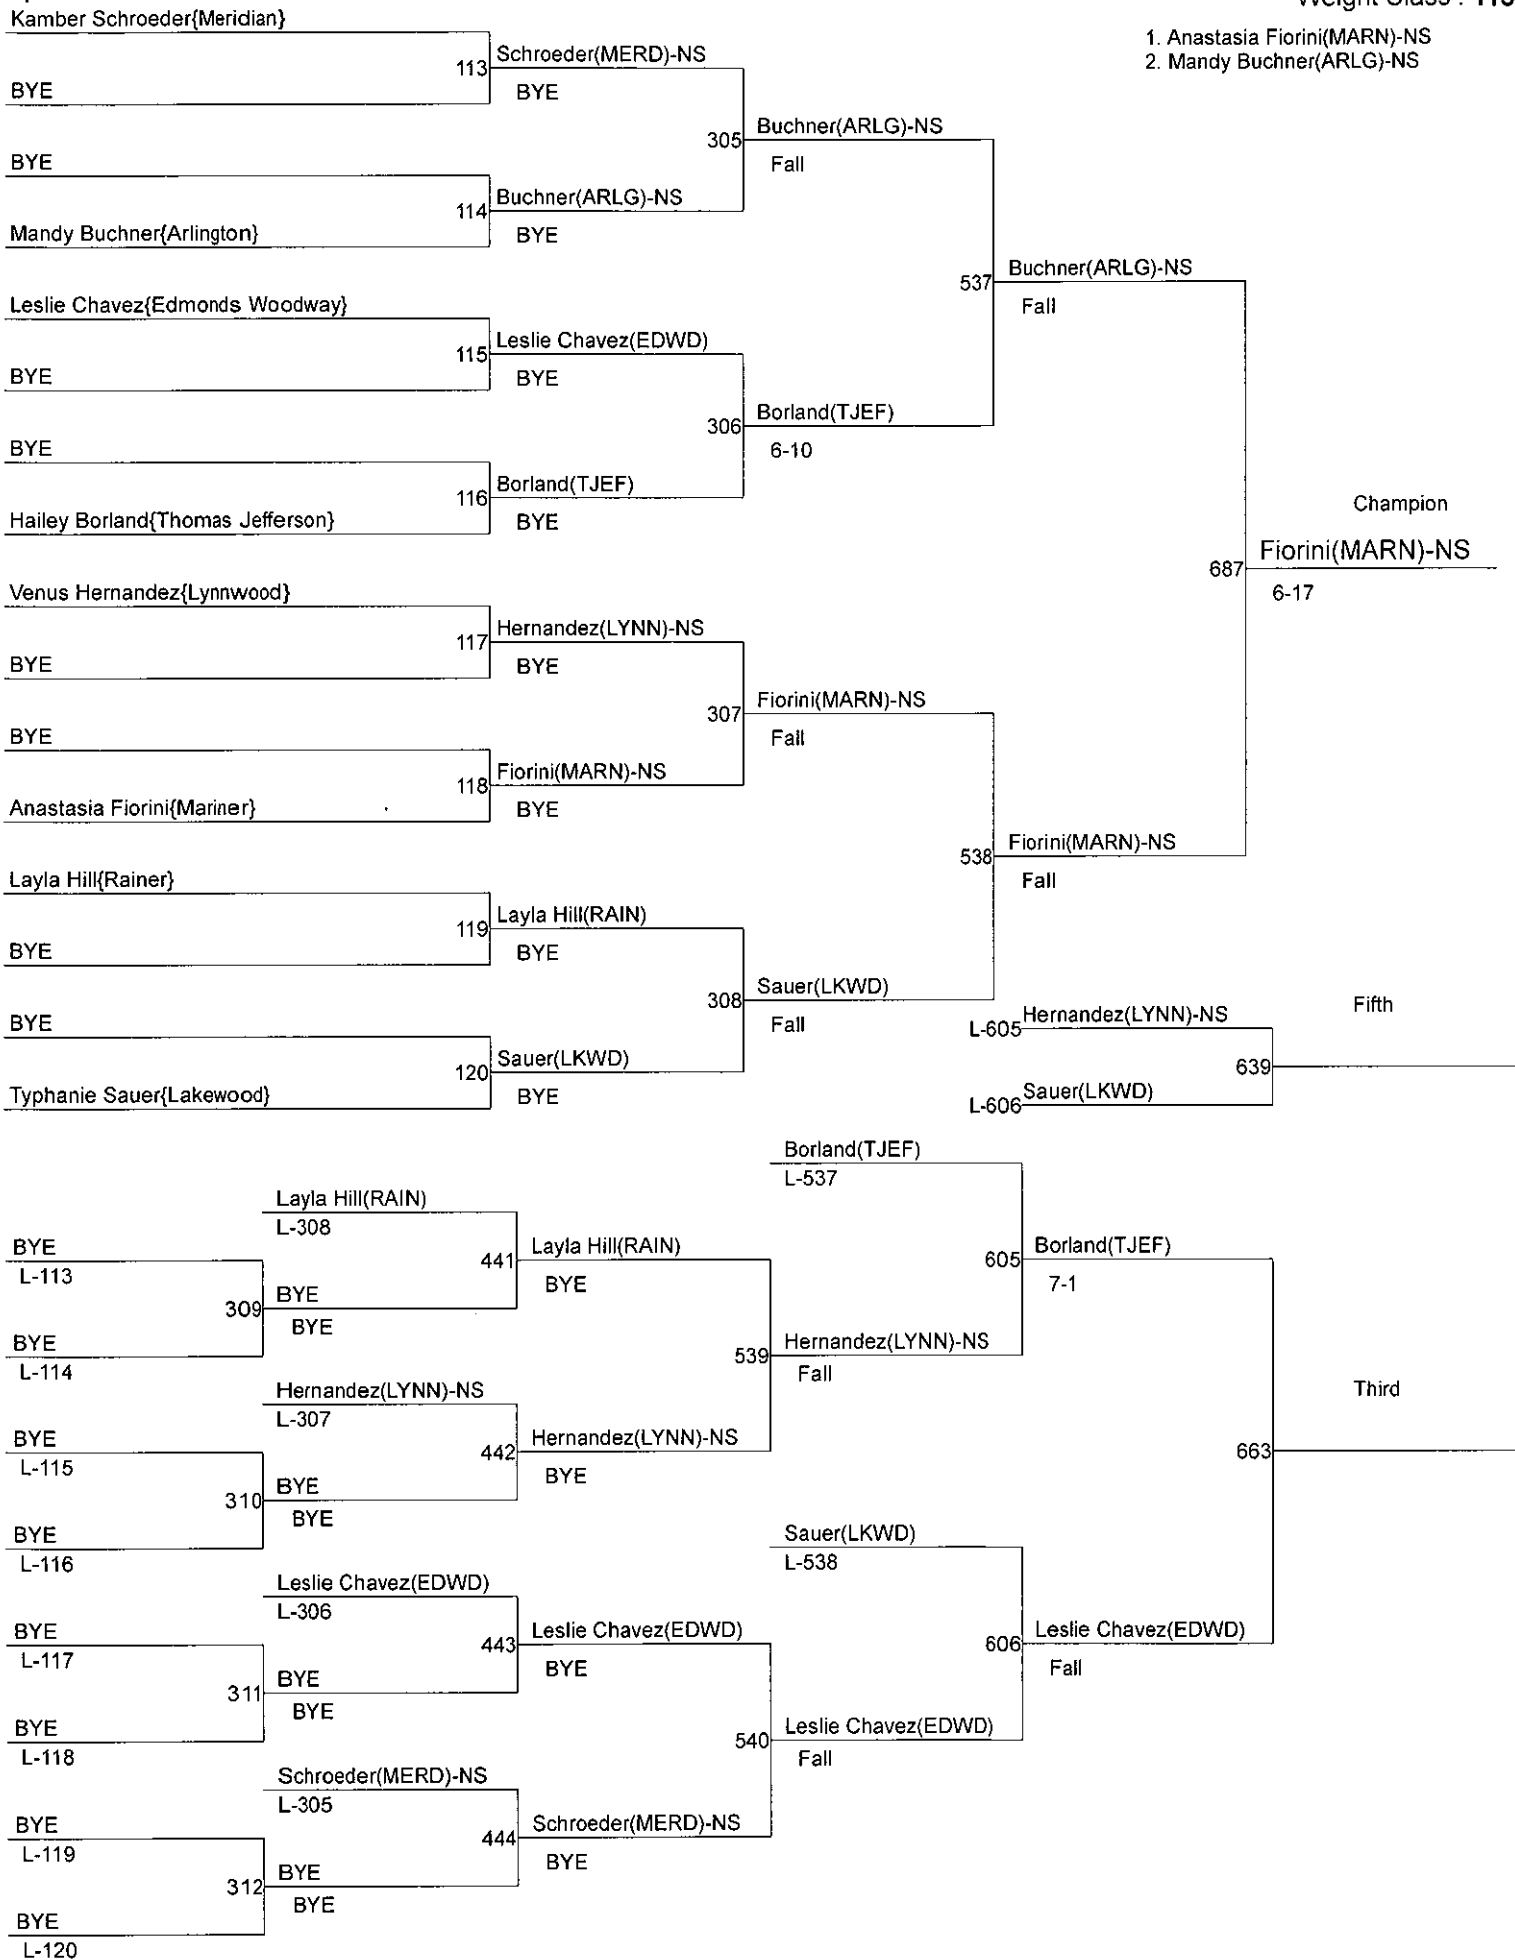

Woolley Womens Wrestling

Weight Class : **115A**

1. Anastasia Fiorini(MARN)-NS
2. Mandy Buchner(ARLG)-NS