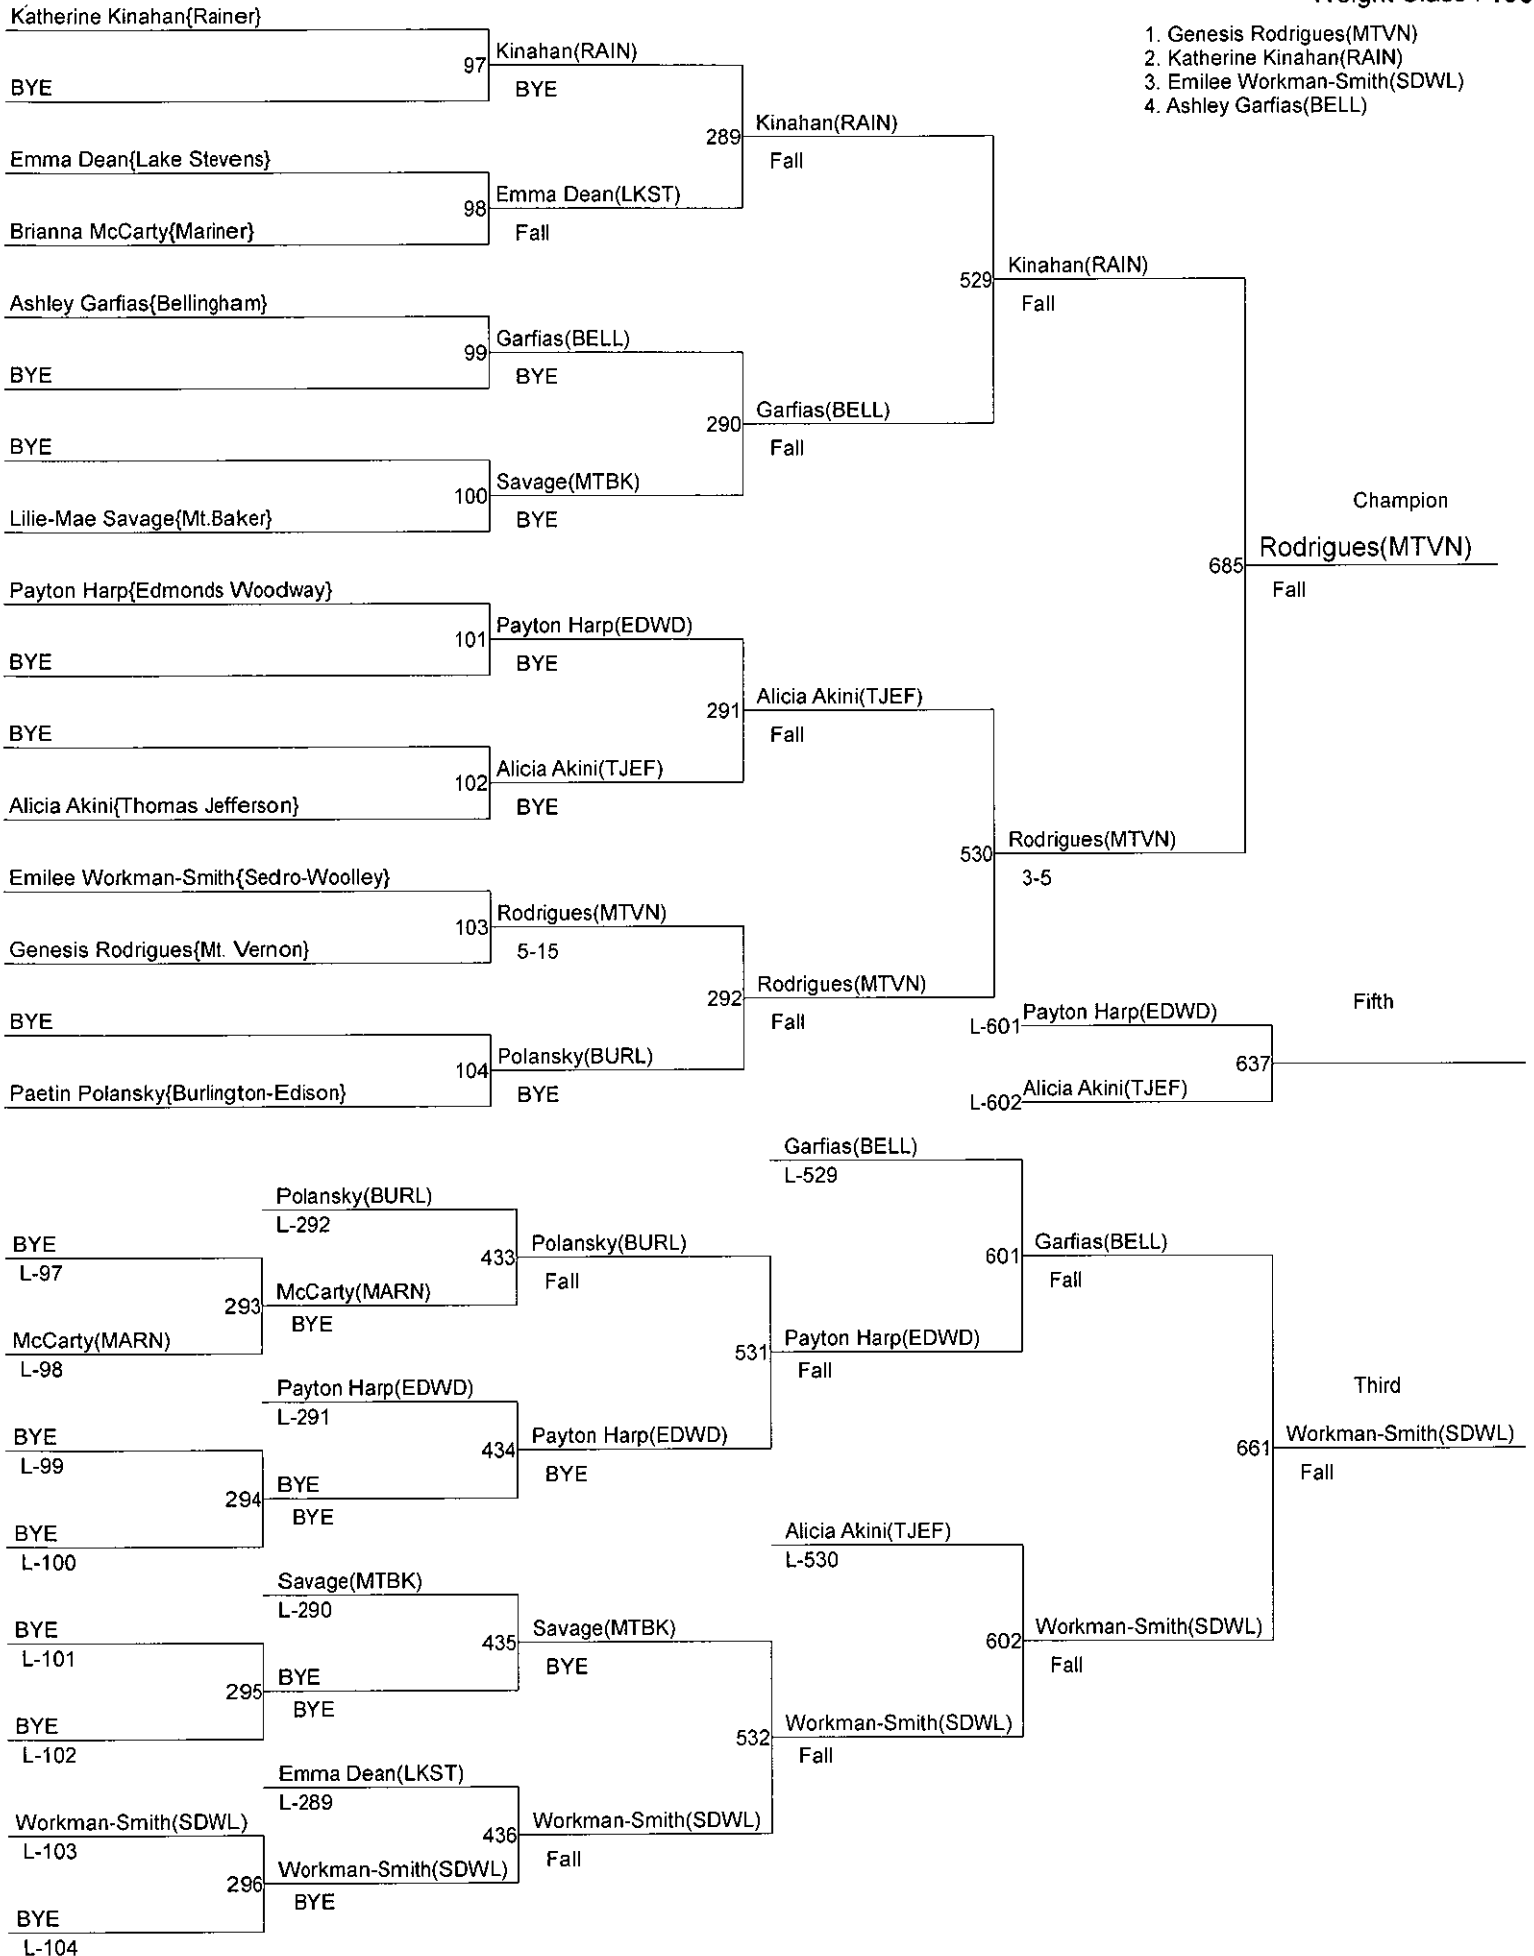

Woolley Womens Wrestling

Weight Class : 190

1. Genesis Rodrigues(MTVN)
2. Katherine Kinahan(RAIN)
3. Emilee Workman-Smith(SDWL)
4. Ashley Garfias(BELL)