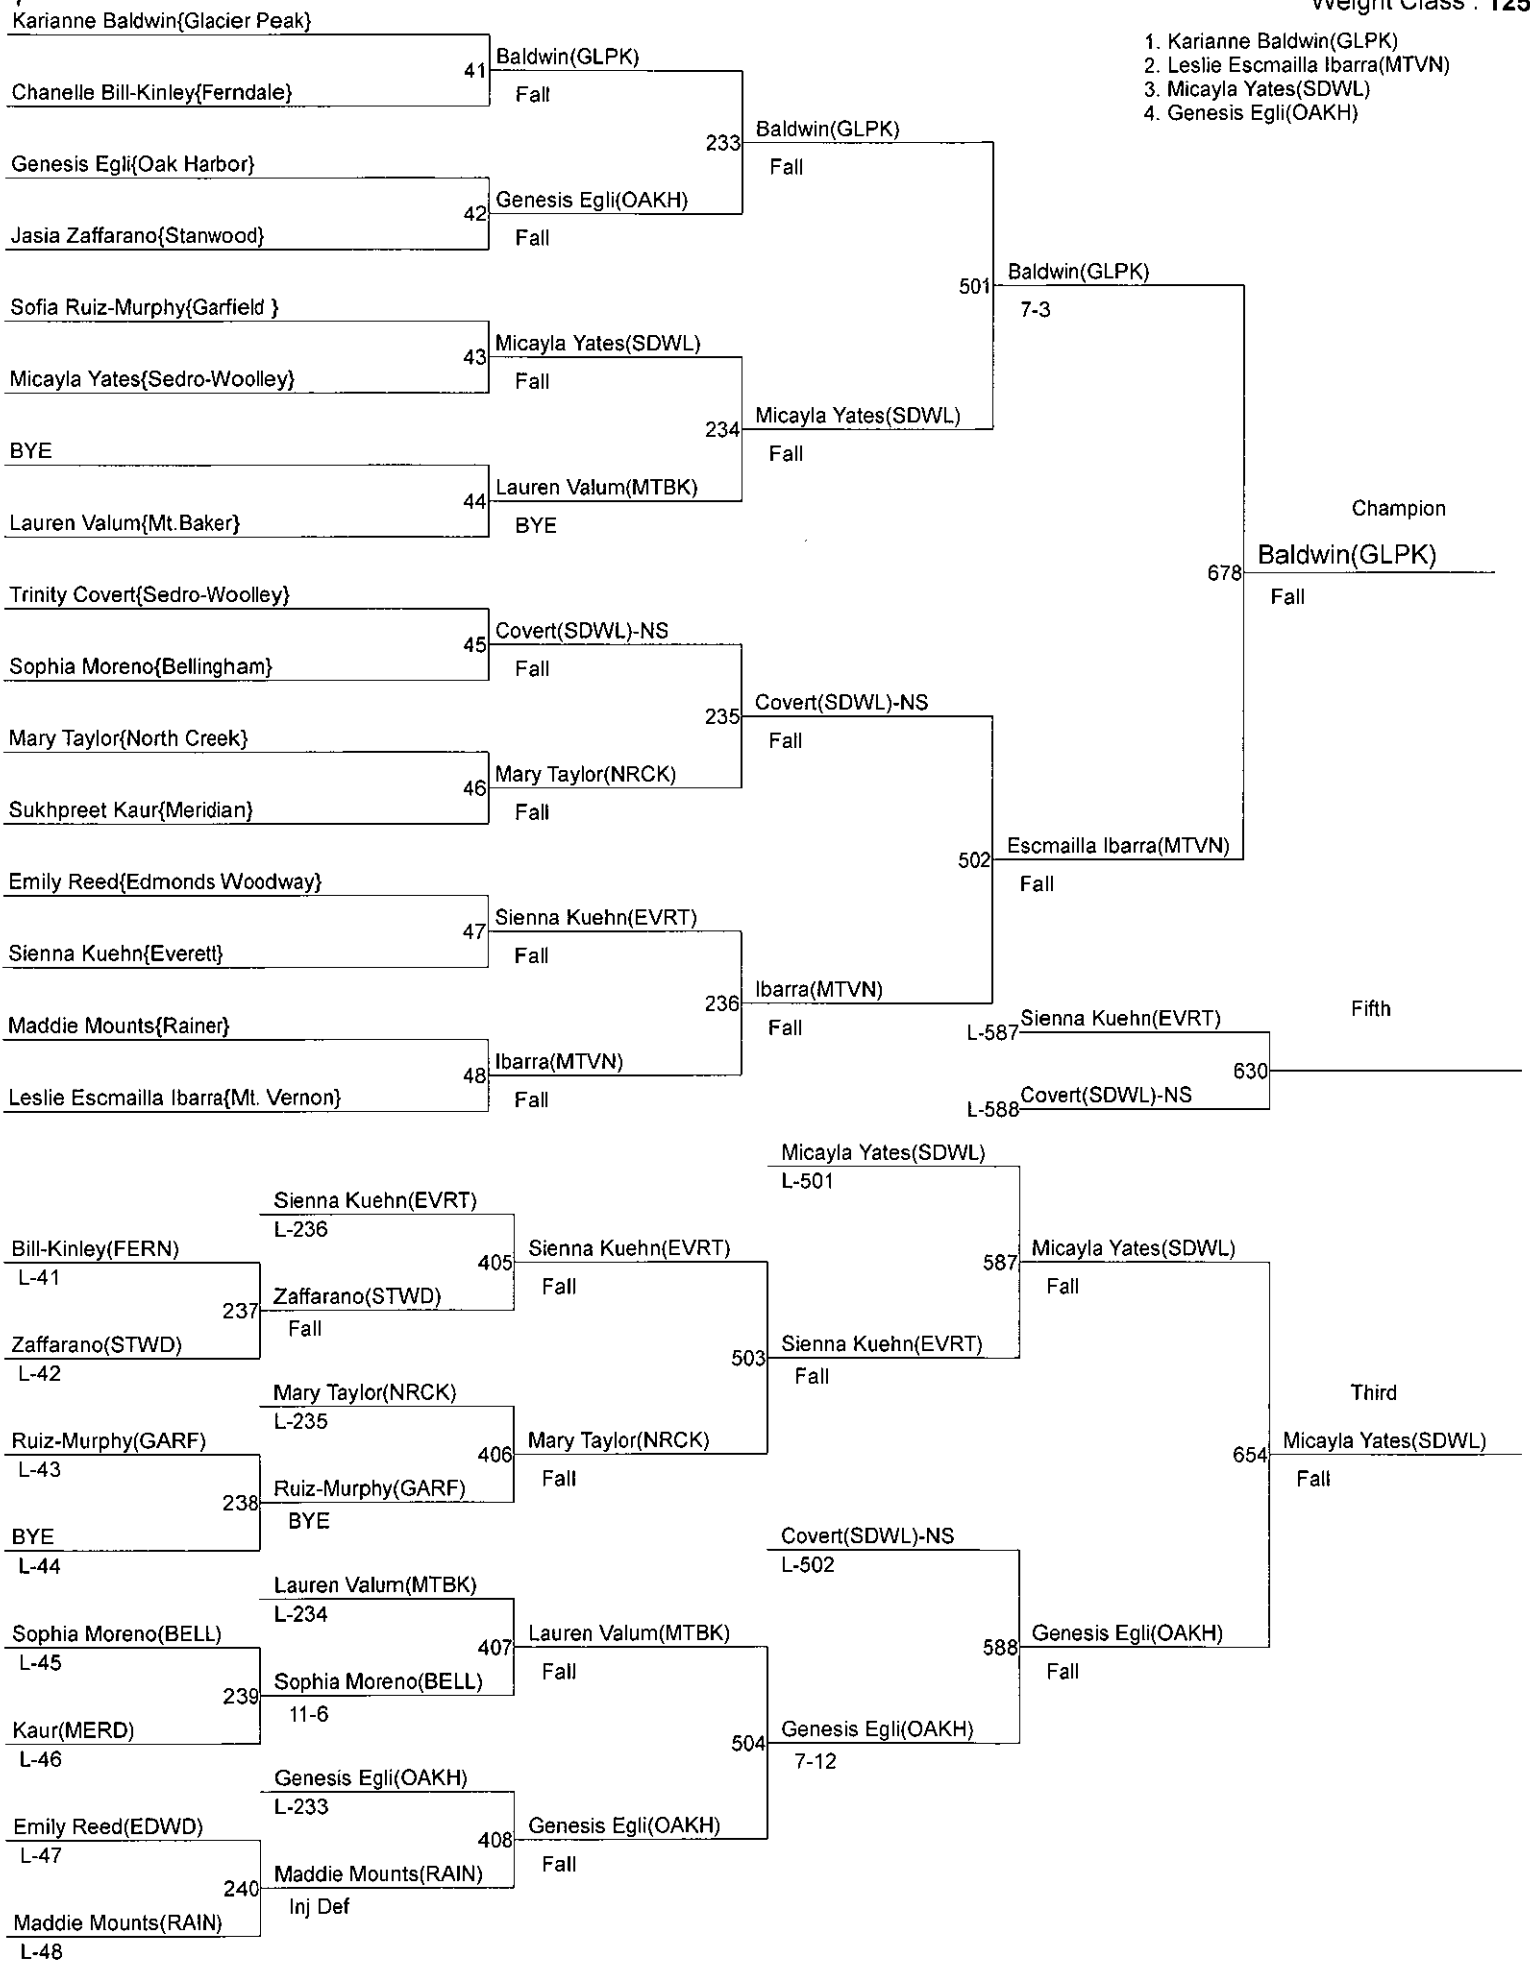

Woolley Womens Wrestling

Weight Class : 125

1. Karianne Baldwin(GLPK)
2. Leslie Escmailla Ibarra(MTVN)
3. Micayla Yates(SDWL)
4. Genesis Egli(OAKH)