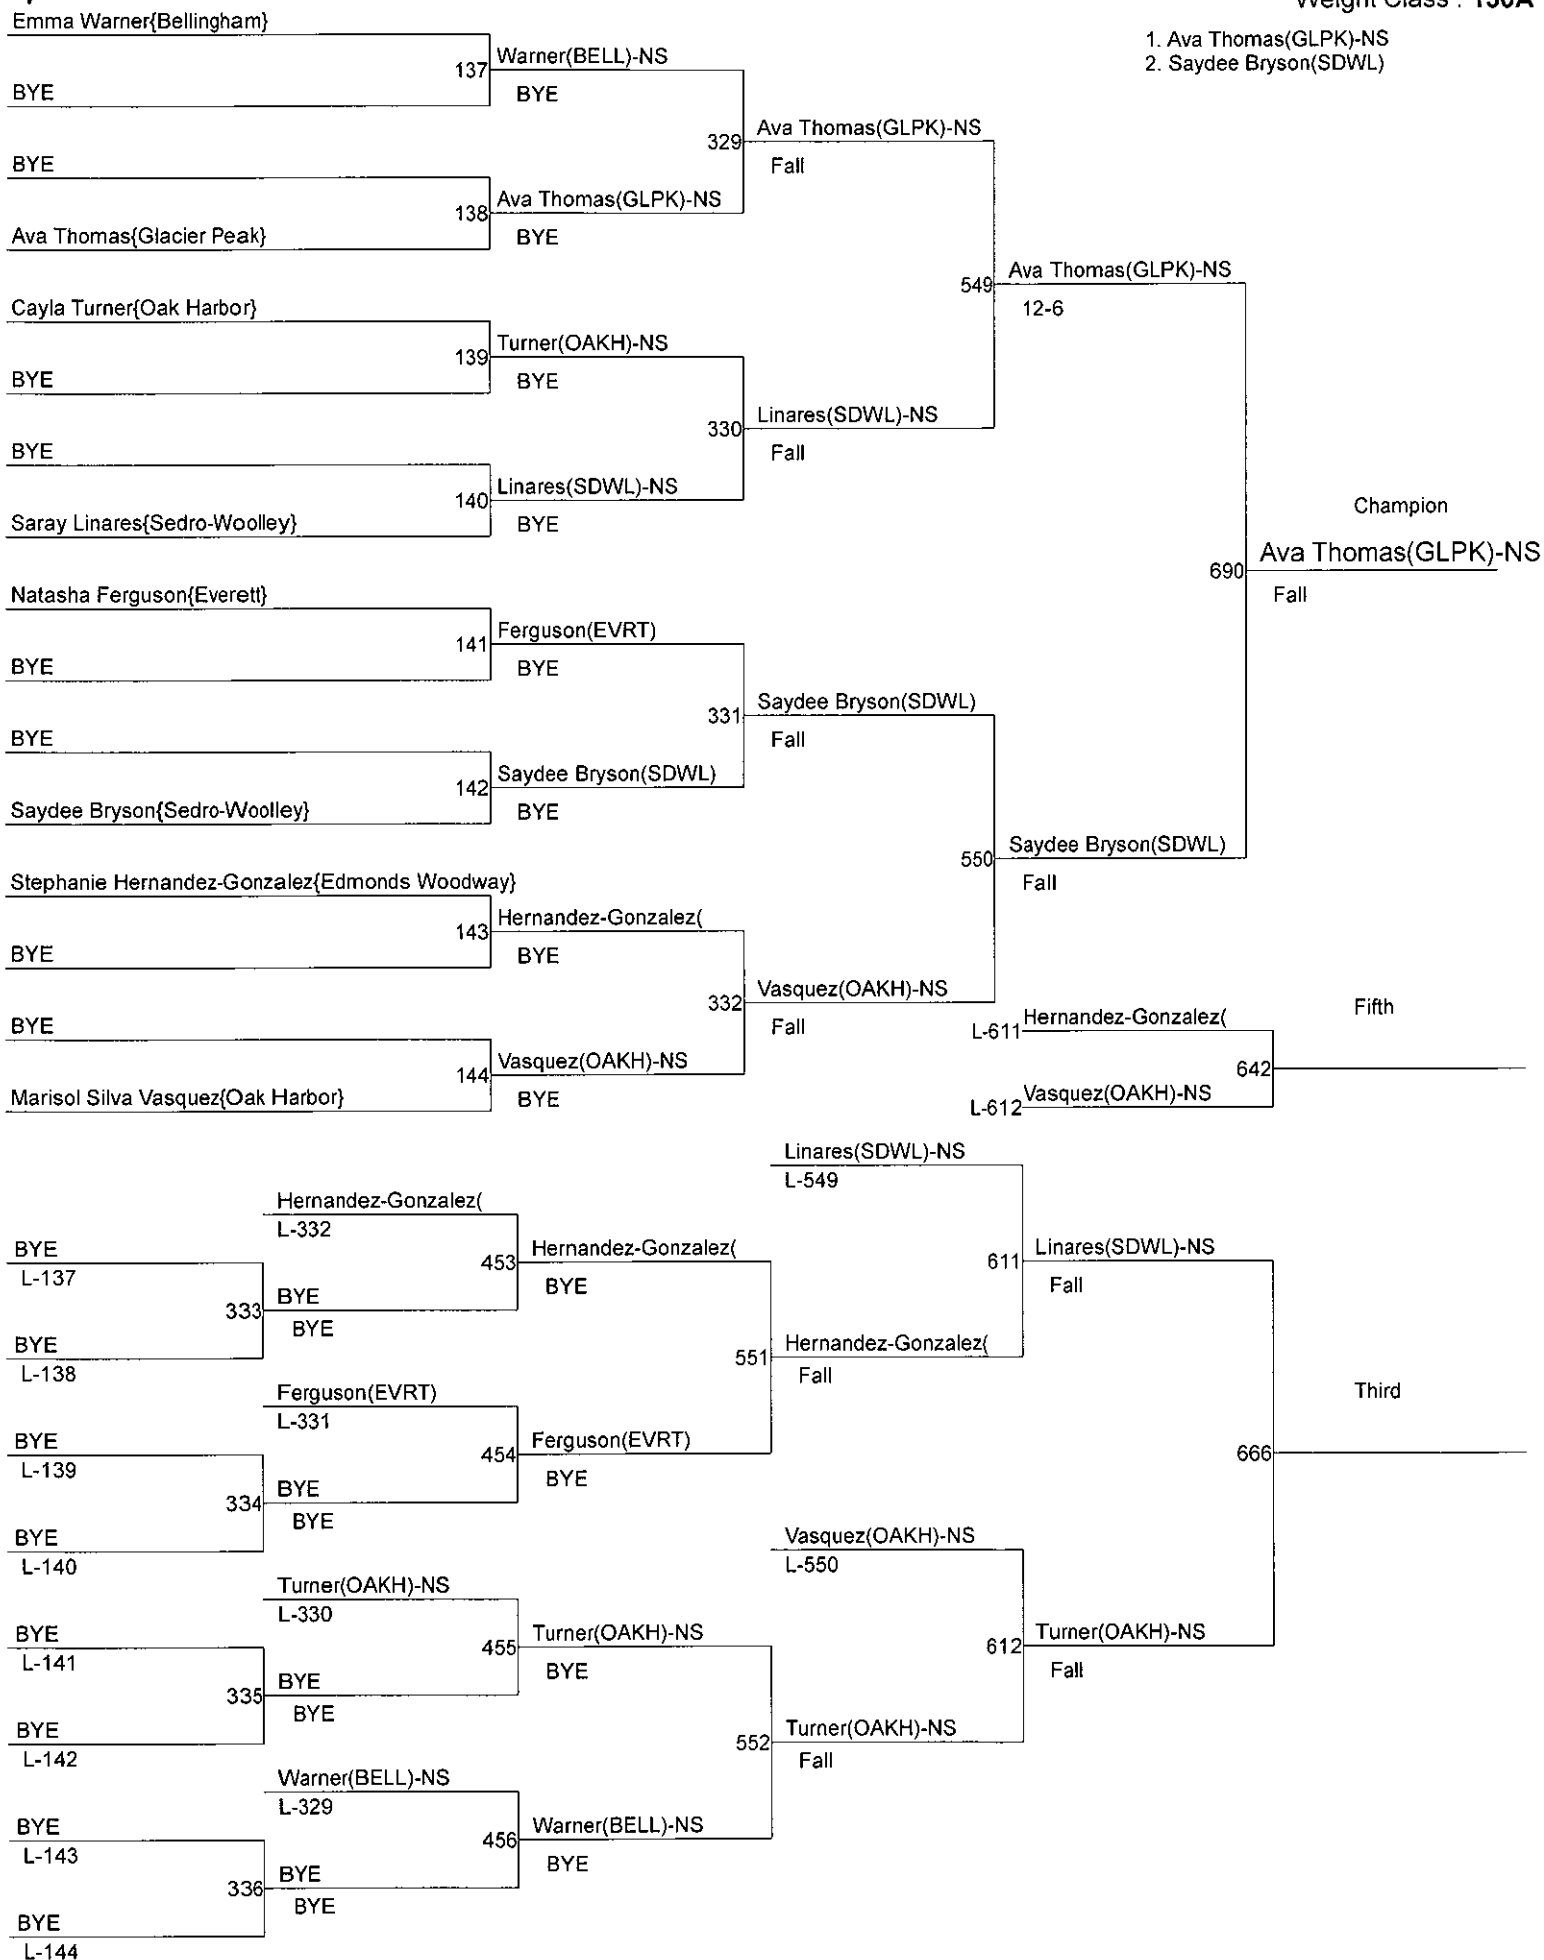

Woolley Womens Wrestling

Weight Class : 130A

1. Ava Thomas(GLPK)-NS
2. Saydee Bryson(SDWL)