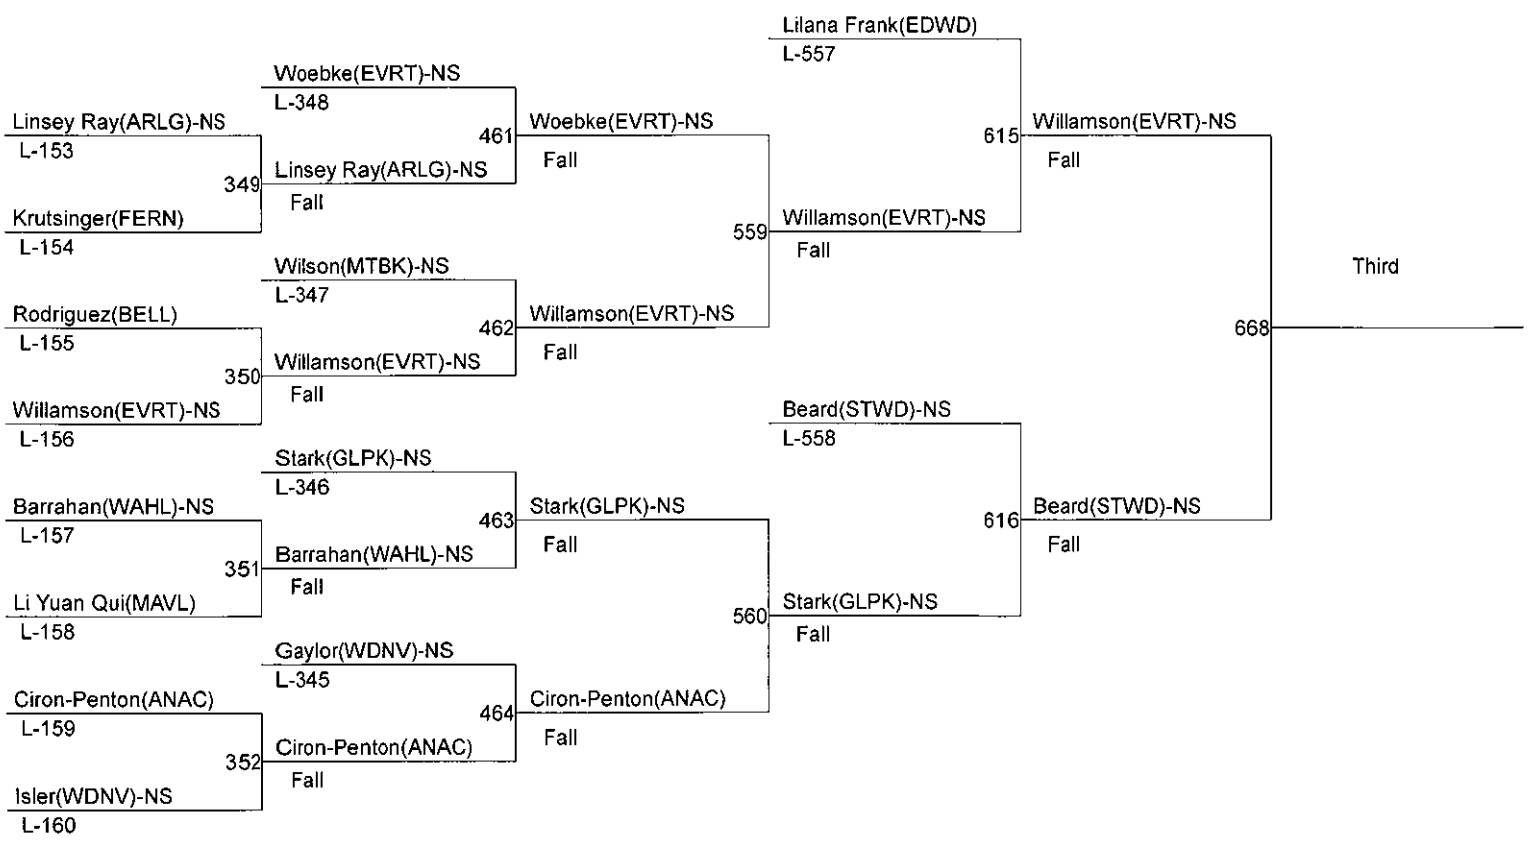

Woolley Womens Wrestling

Weight Class : **145A**

1. Chloe Cahan(SNOH)-NS
2. Ella Chicken(WDNLV)