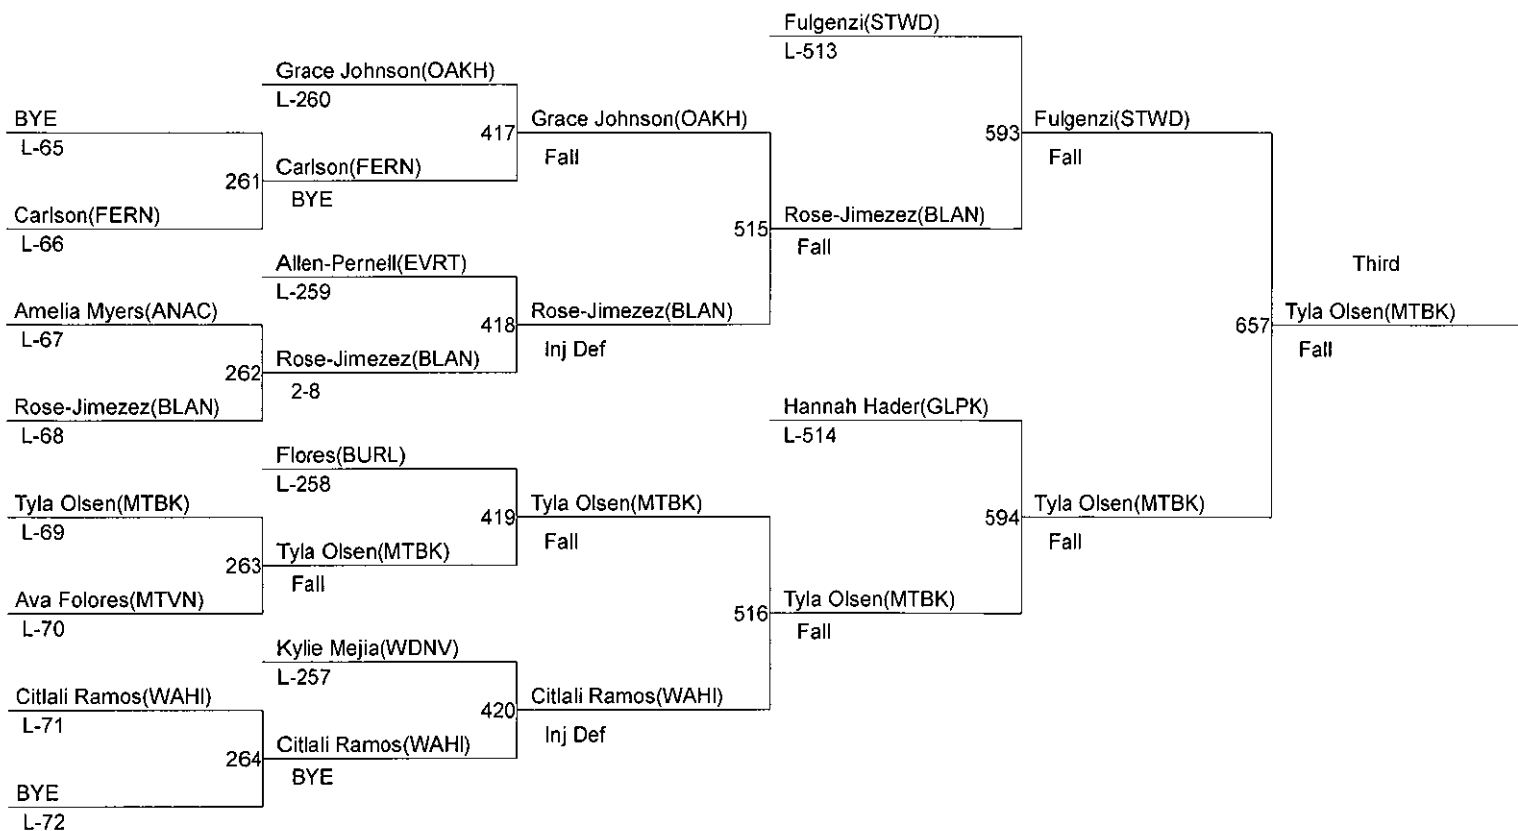

Woolley Womens Wrestling

Weight Class : 140

1. Cassidy Sylves(BALD)
2. Sophia Allen(ARLG)
3. Tyla Olsen(MTBK)
4. Mariah Fulgenzi(STWD)