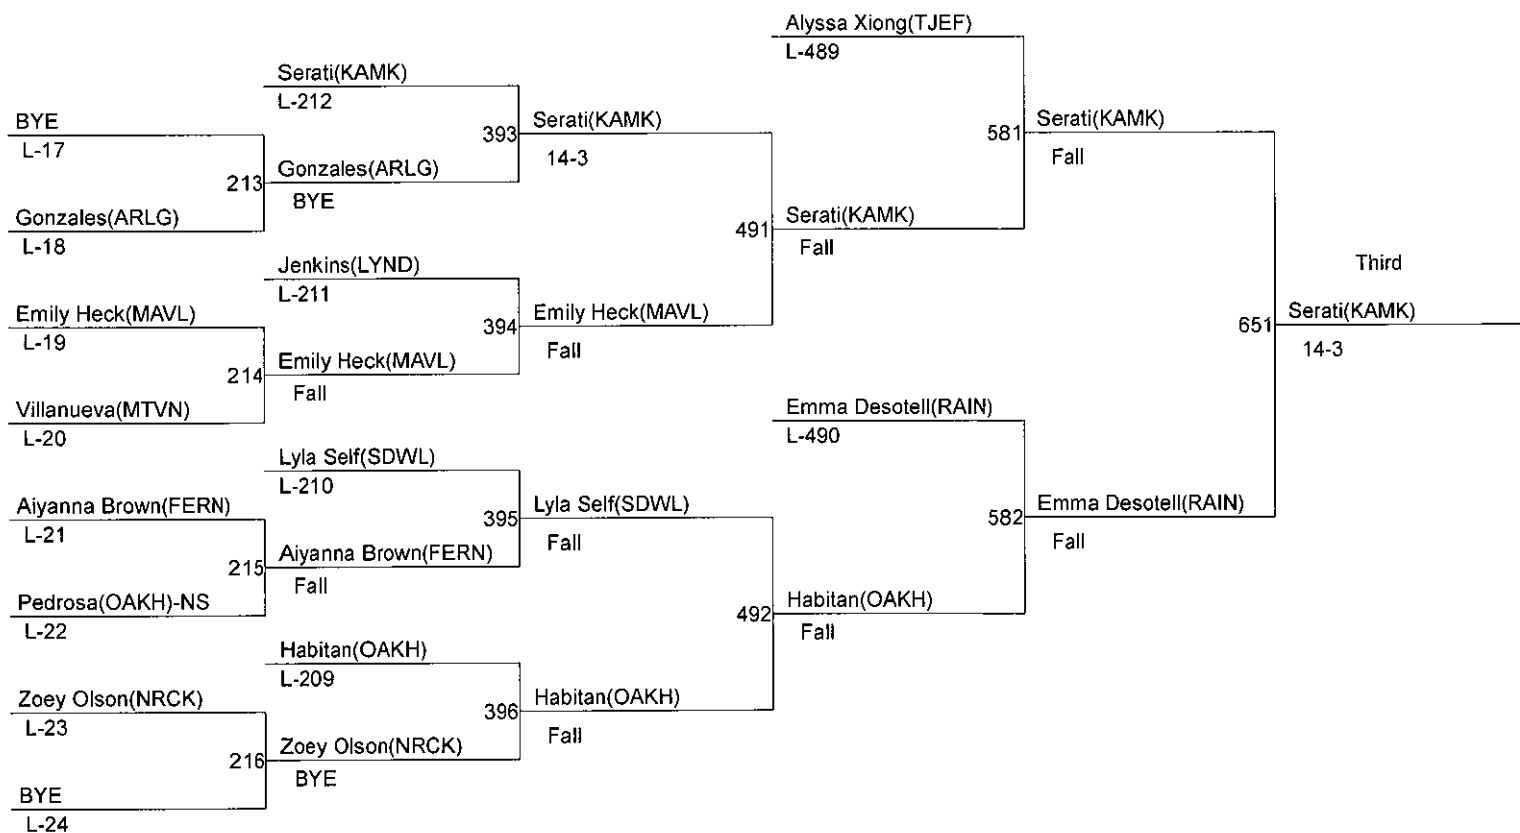

Woolley Womens Wrestling

Weight Class : 110

1. Stephanie Ortiz(BURL)
2. Chyna Hillegas(KMER)
3. Rebecca Serati(KAMK)
4. Emma Desotell(RAIN)