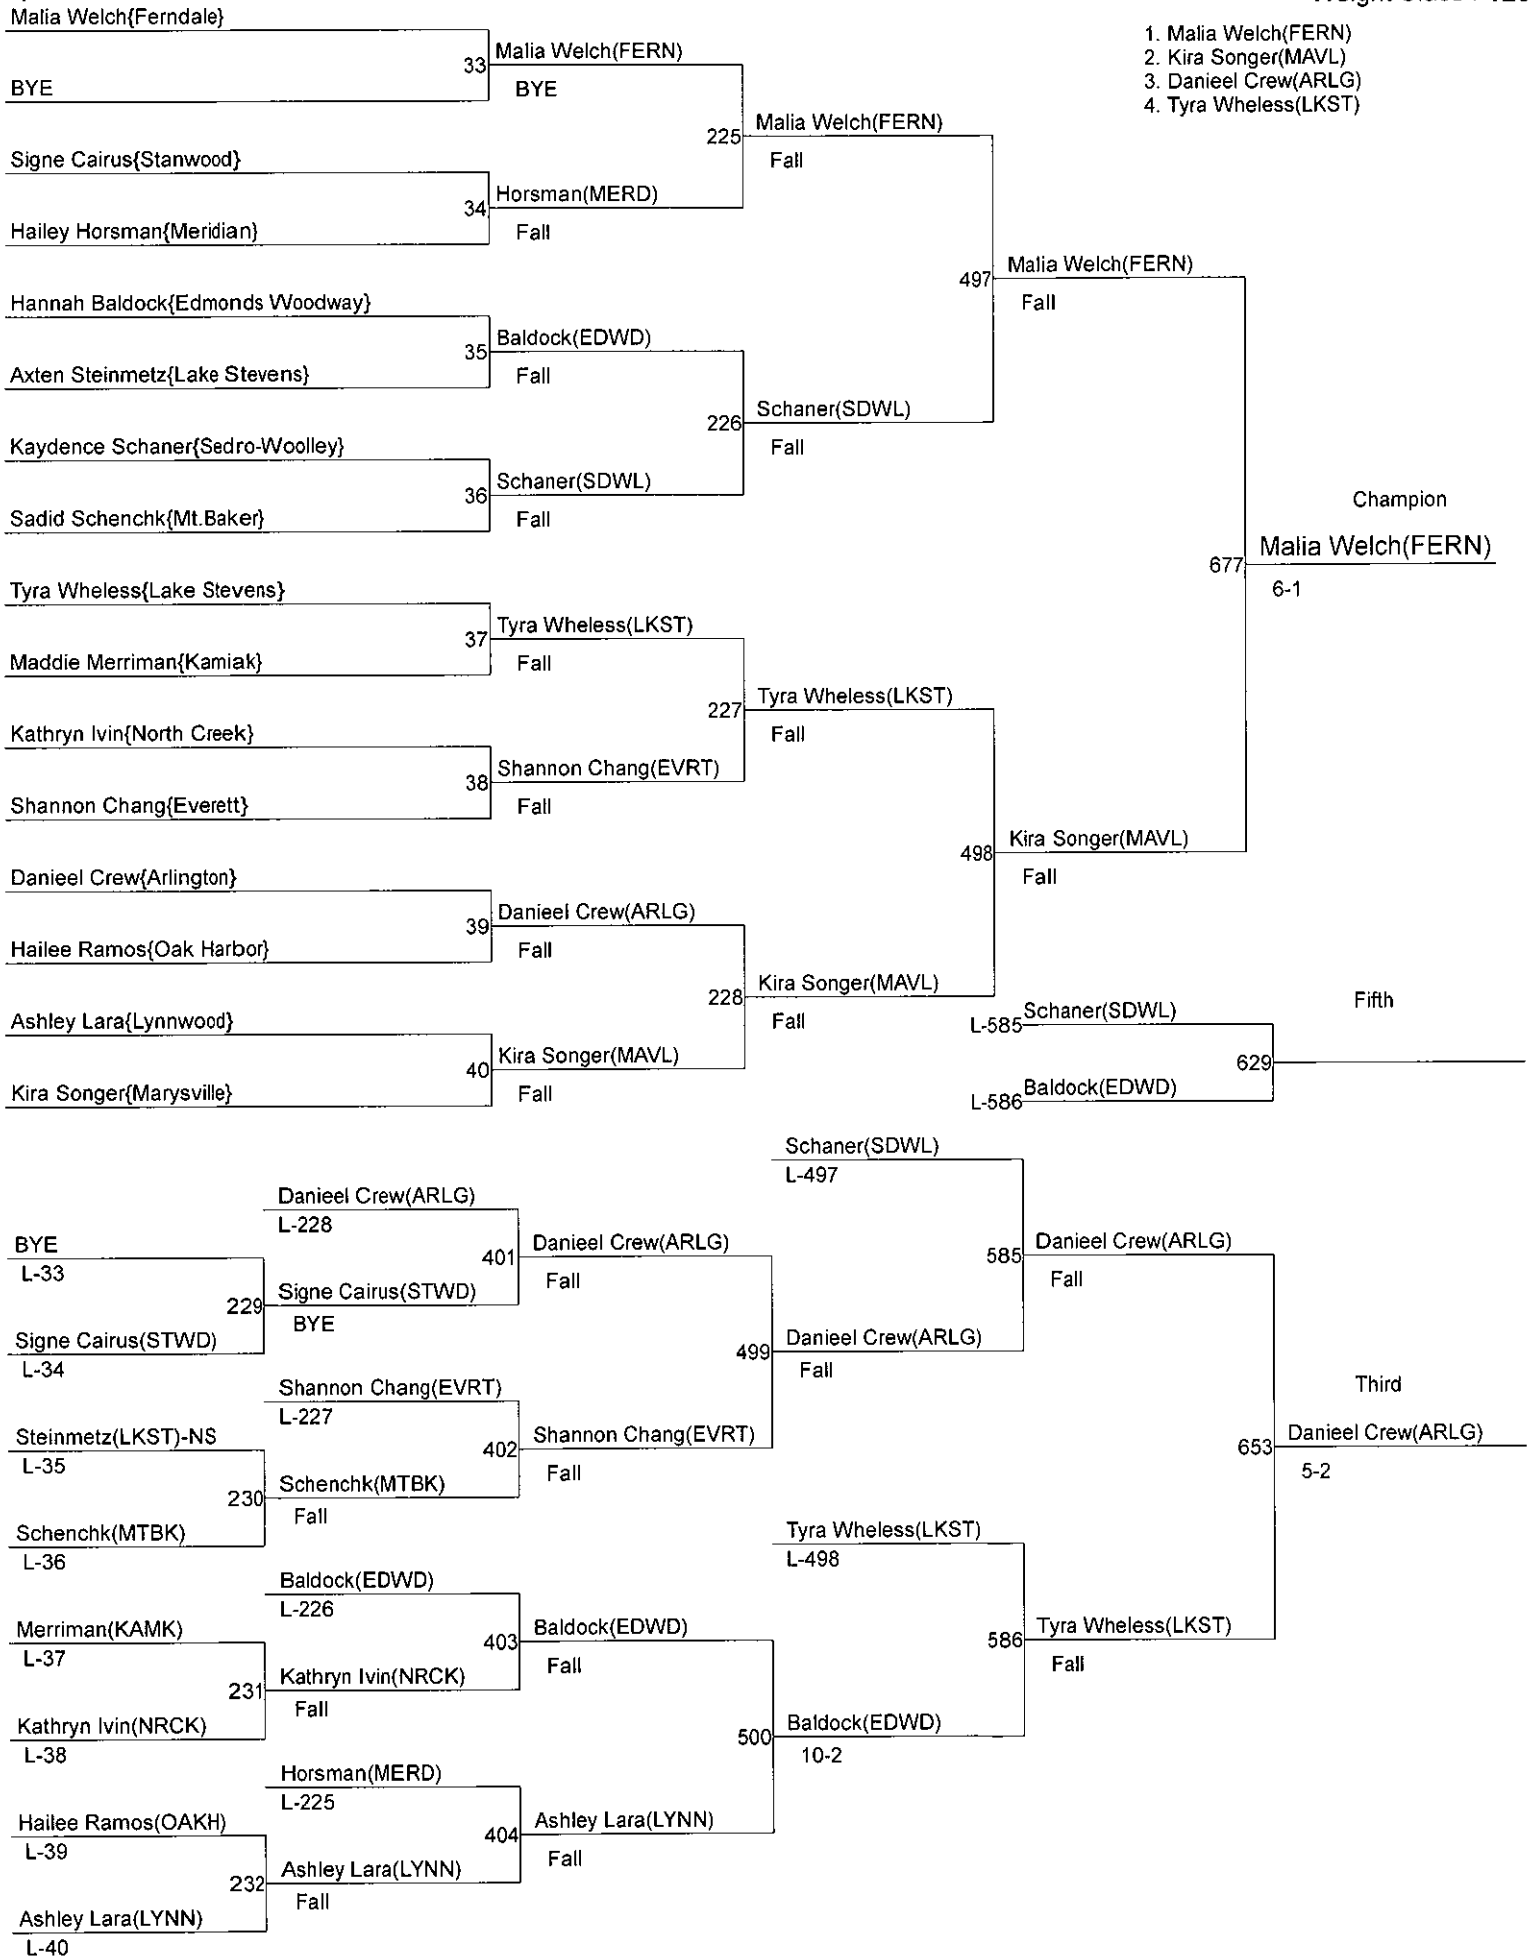

Woolley Womens Wrestling

Weight Class : 120

1. Malia Welch(FERN)
2. Kira Songer(MAVL)
3. Danieel Crew(ARLG)
4. Tyra Wheless(LKST)