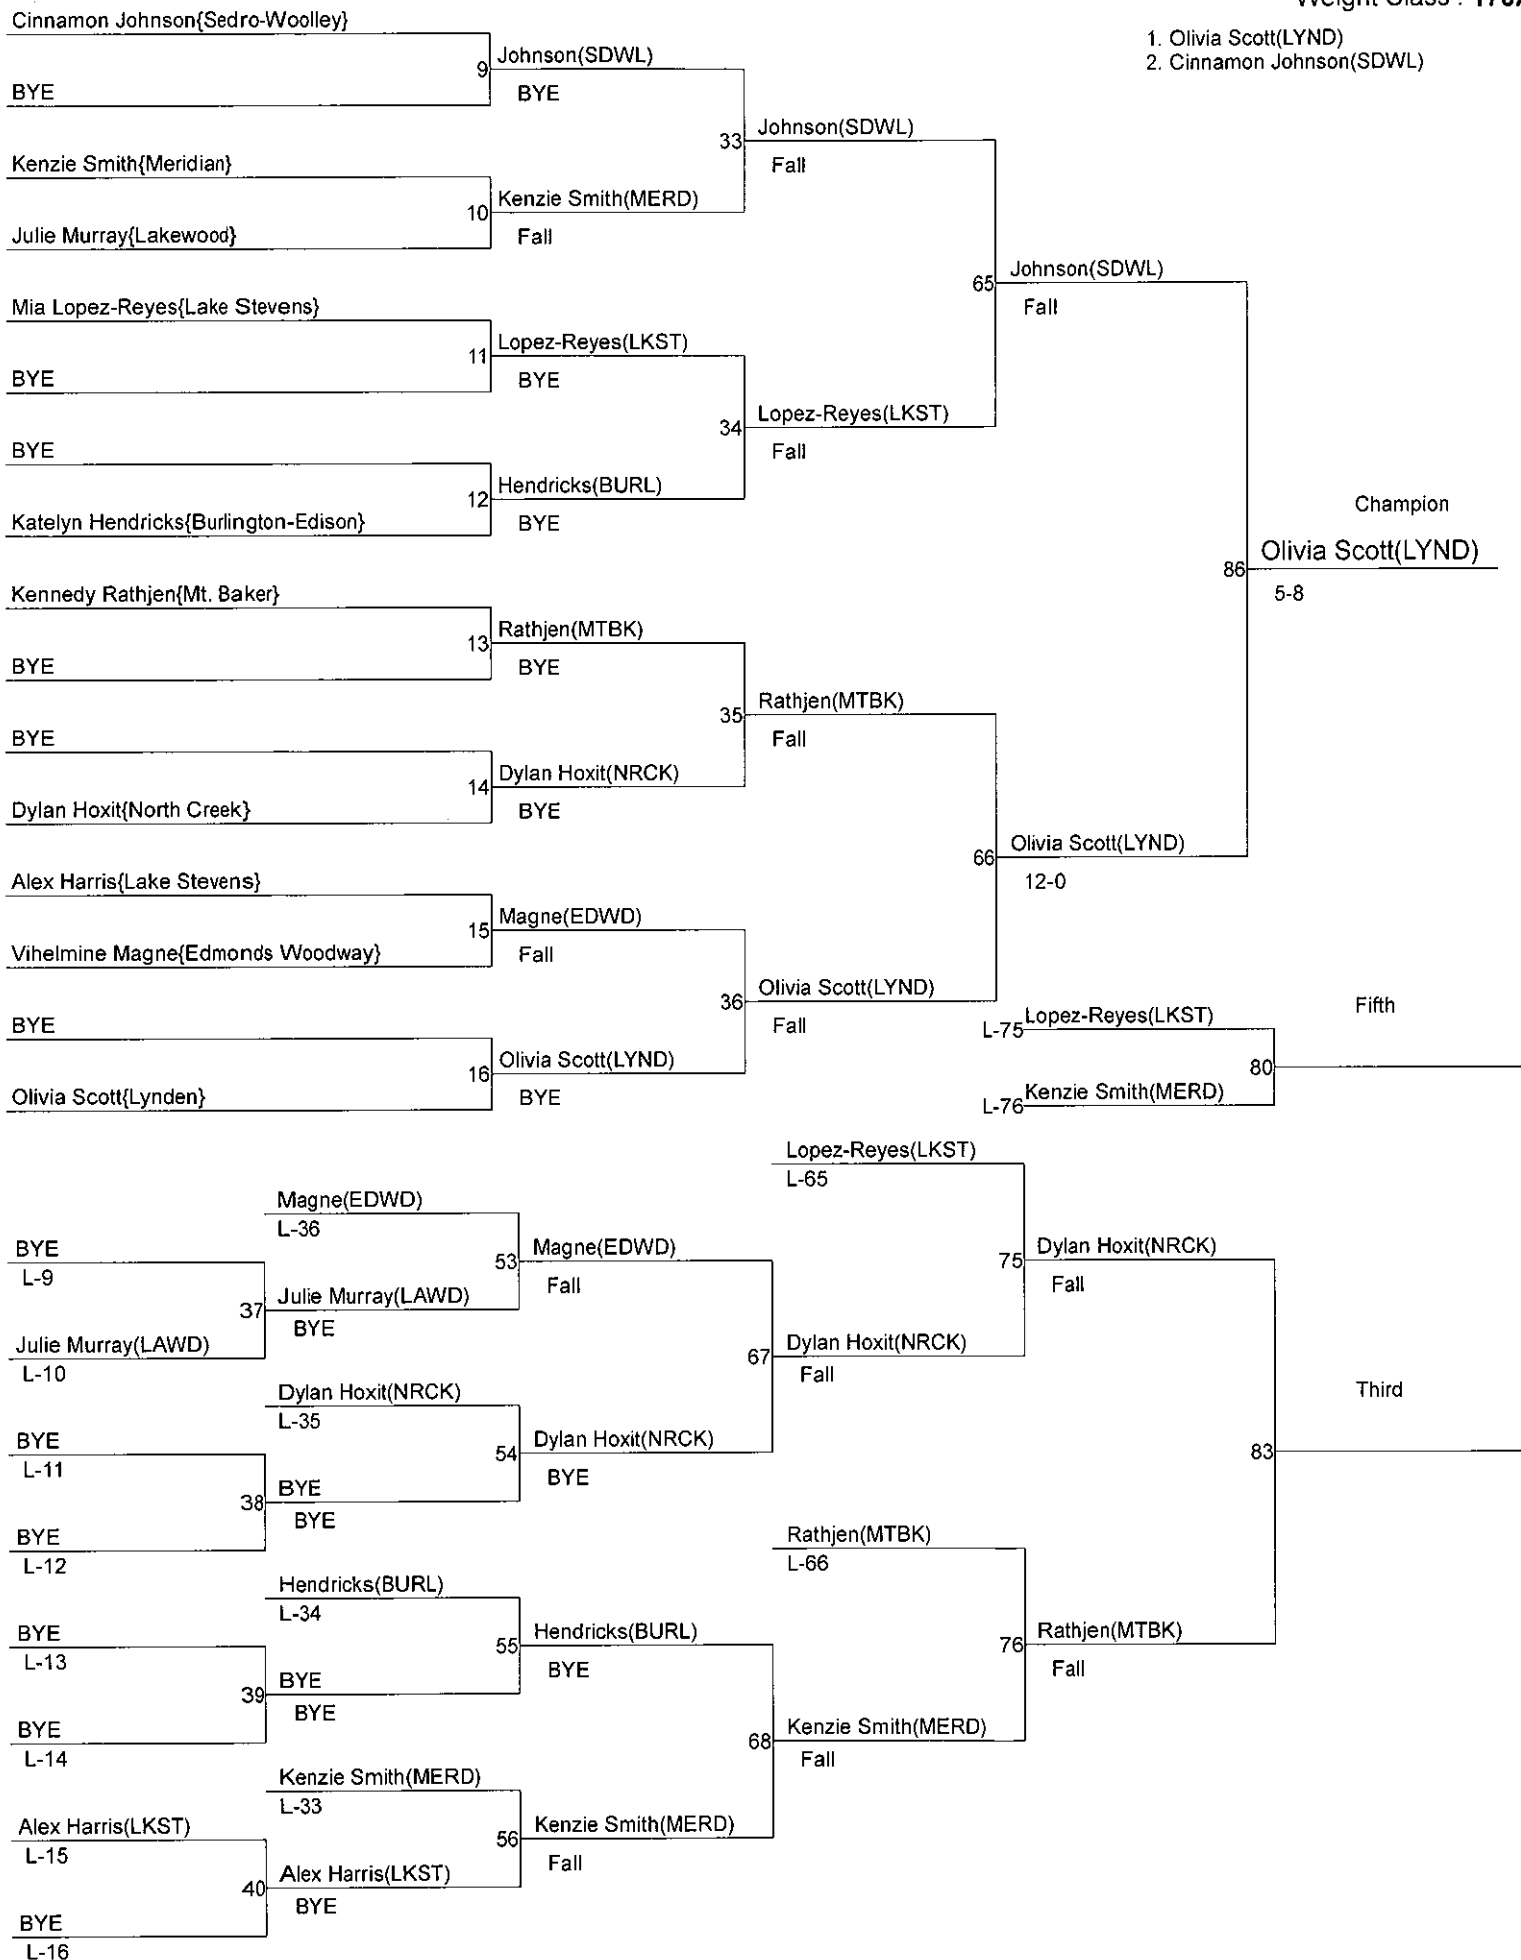

Woolley Womavannah Stantonens Wrestling

Weight Class : **170A**

1. Olivia Scott(LYND)
2. Cinnamon Johnson(SDWL)