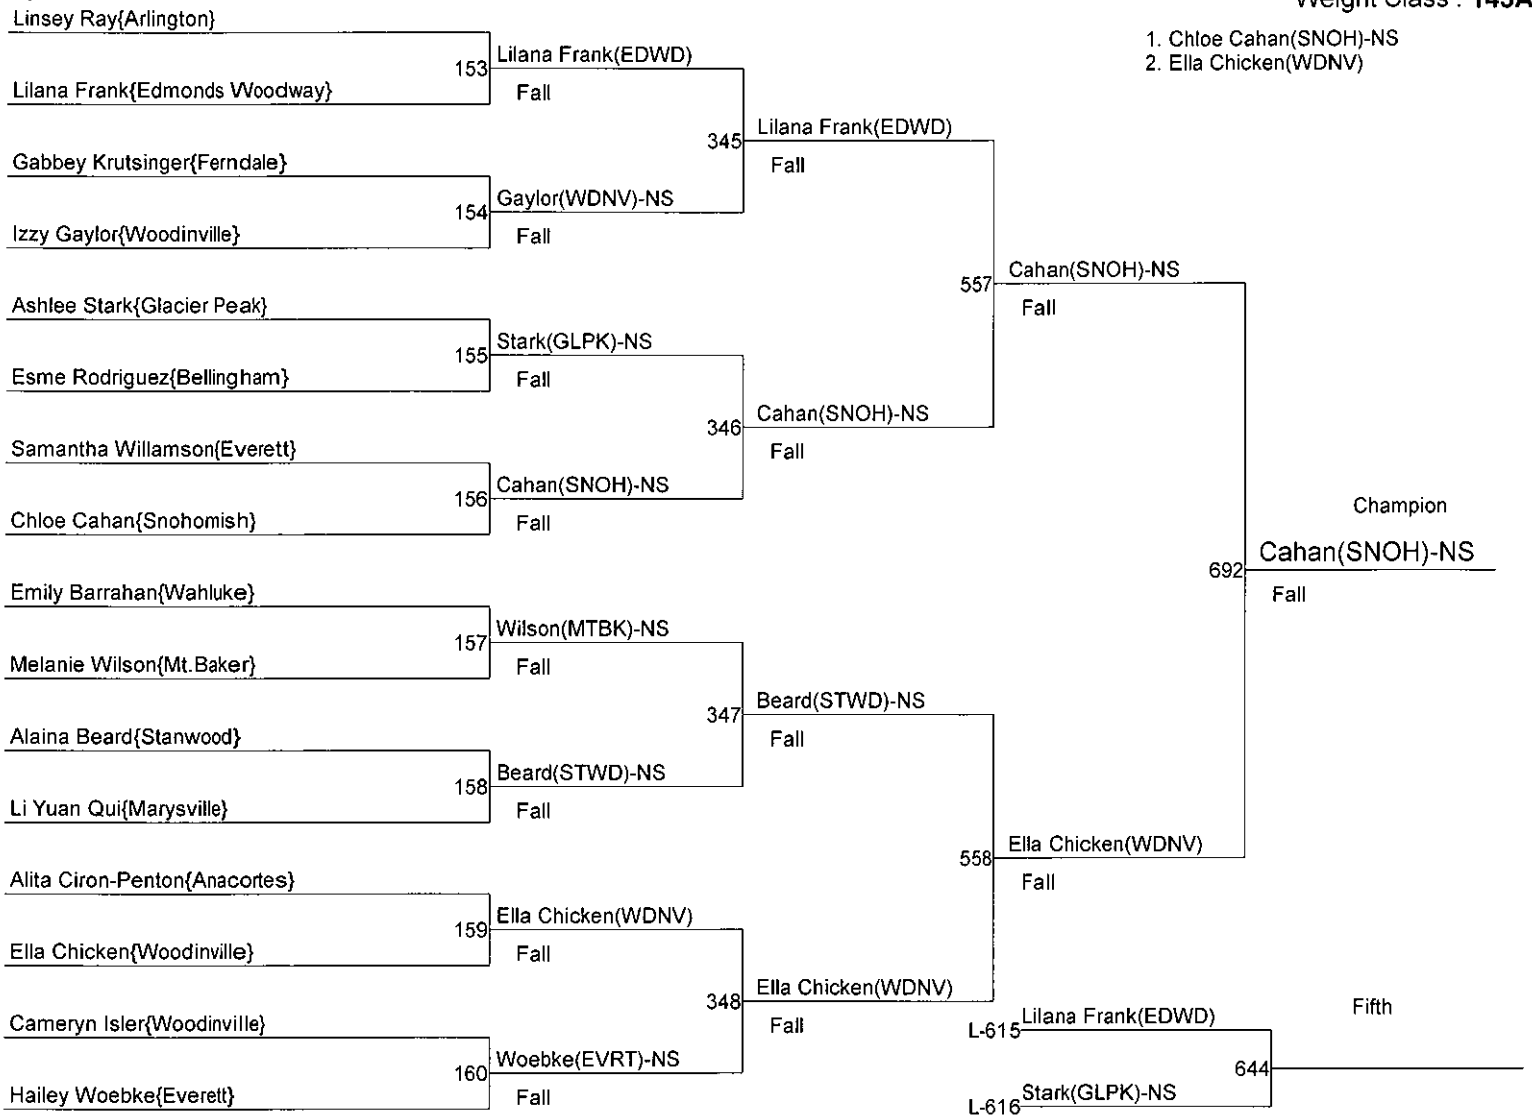

Woolley Womens Wrestling

Weight Class : 135A

- 1. Cady Ritz(OAKH)-NS
- 2. Cora Myers(ANAC)

Woolley Womens Wrestling

Weight Class : **145A**

- 1. Chloe Cahan(SNOH)-NS
- 2. Ella Chicken(WDNLV)

Woolley Womavannah Stantonens Wrestling