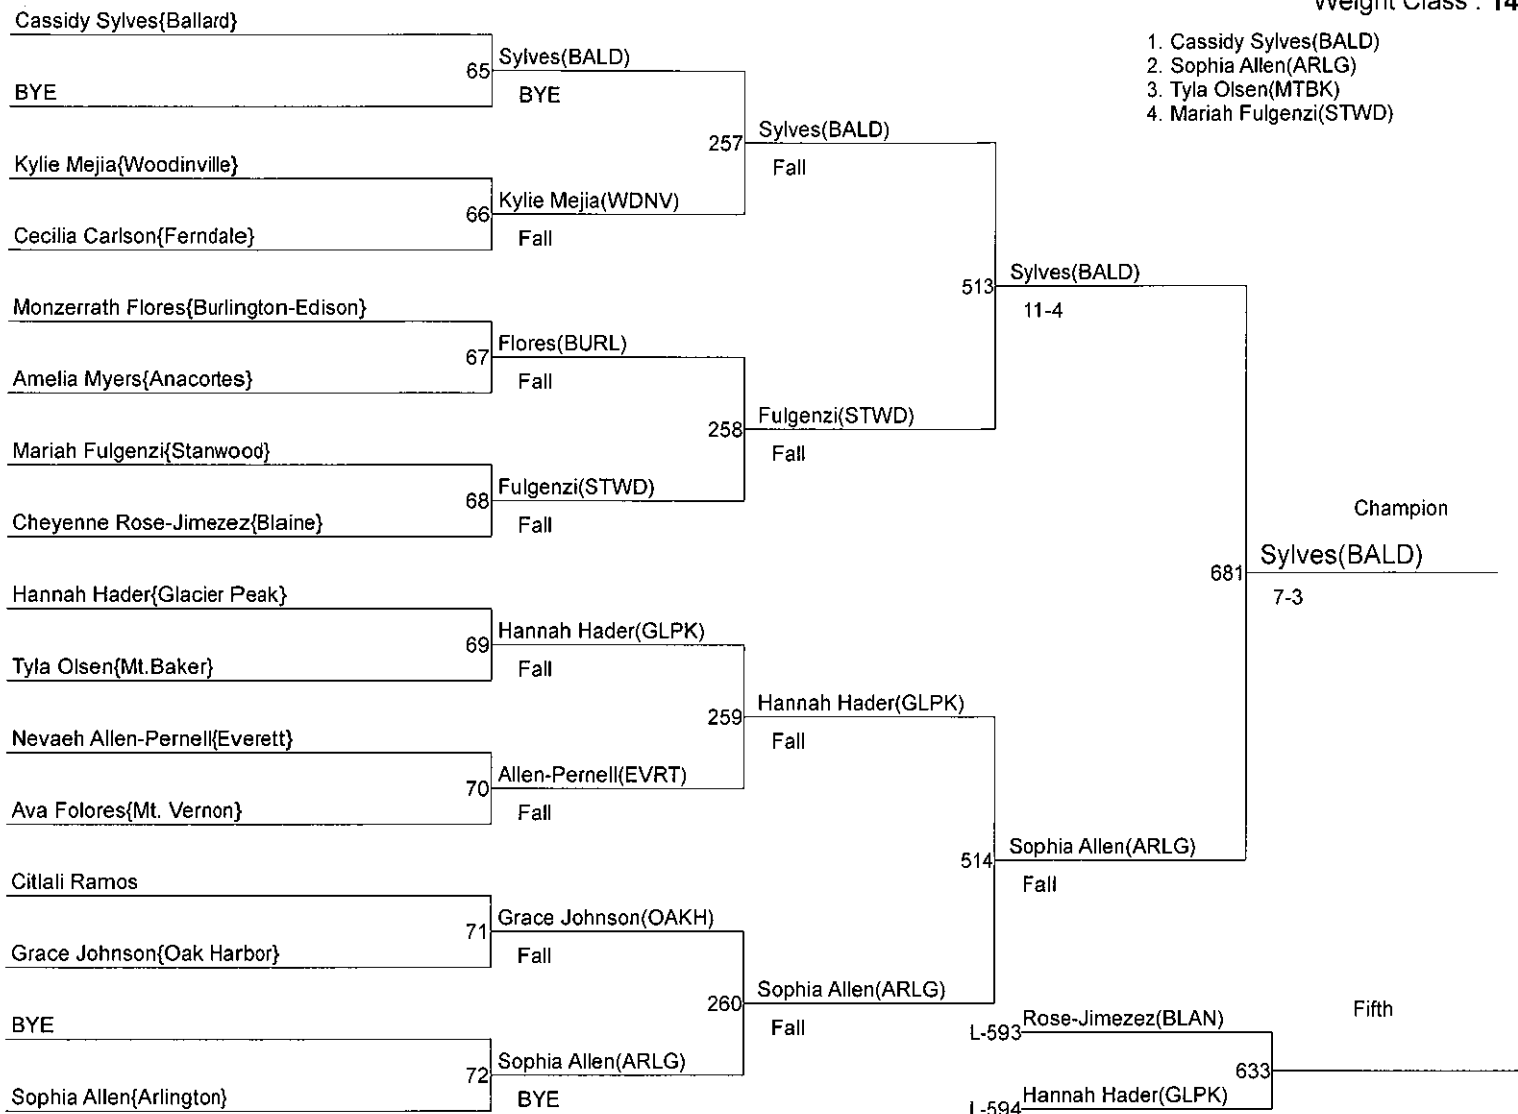

Woolley Womens Wrestling

Weight Class : 140

1. Cassidy Sylves(BALD)
2. Sophia Allen(ARLG)
3. Tyla Olsen(MTBK)
4. Mariah Fulgenzi(STWD)