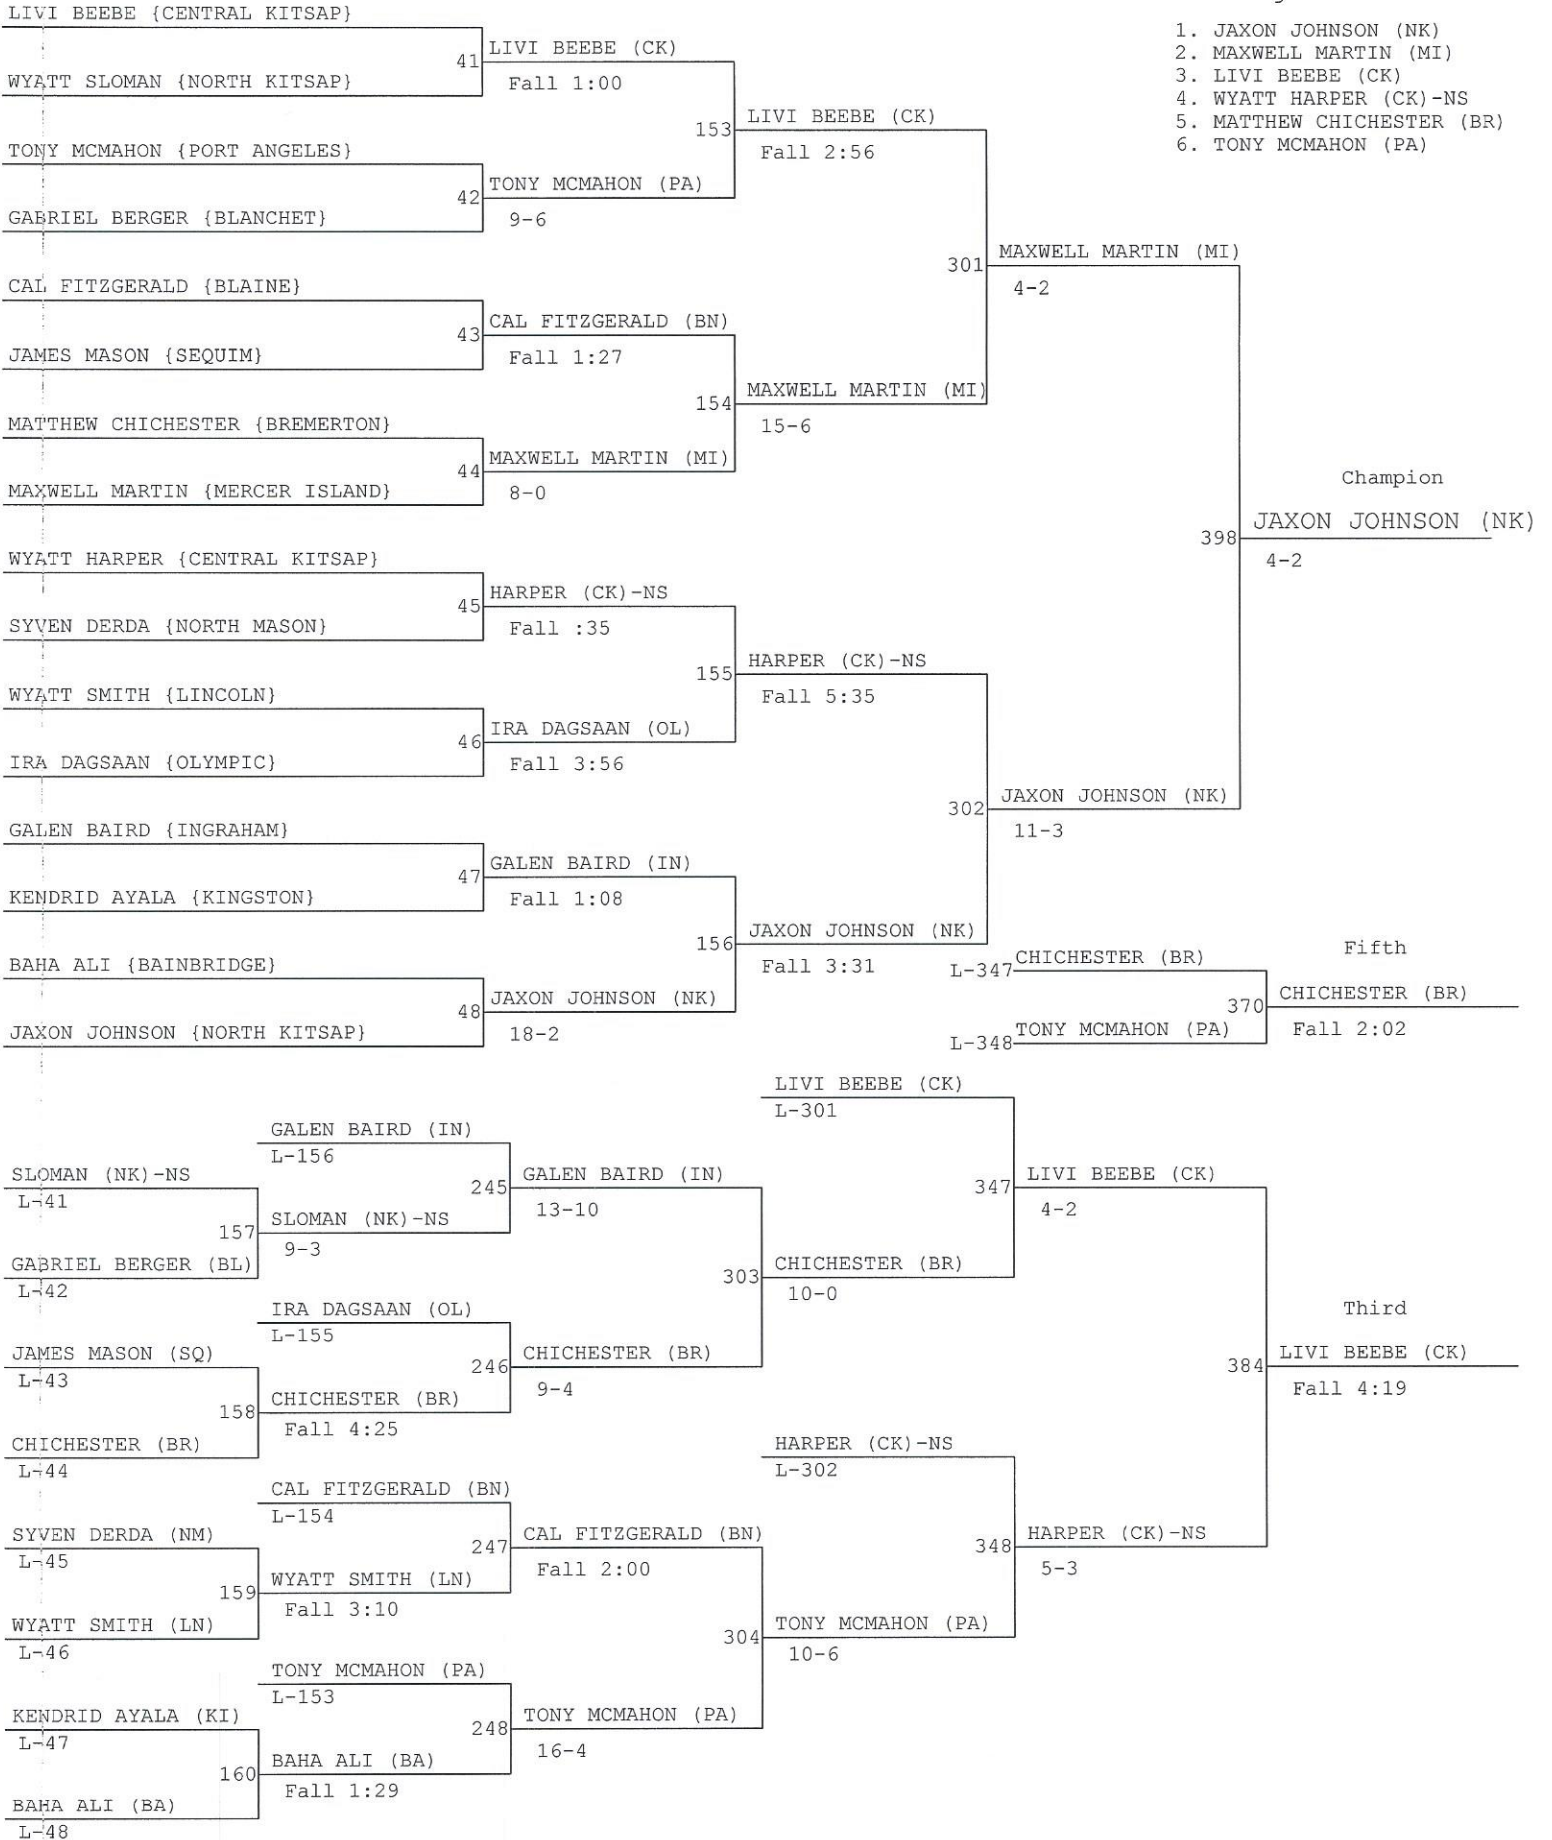

ISLAND INVITATIONAL

Weight Class : 138