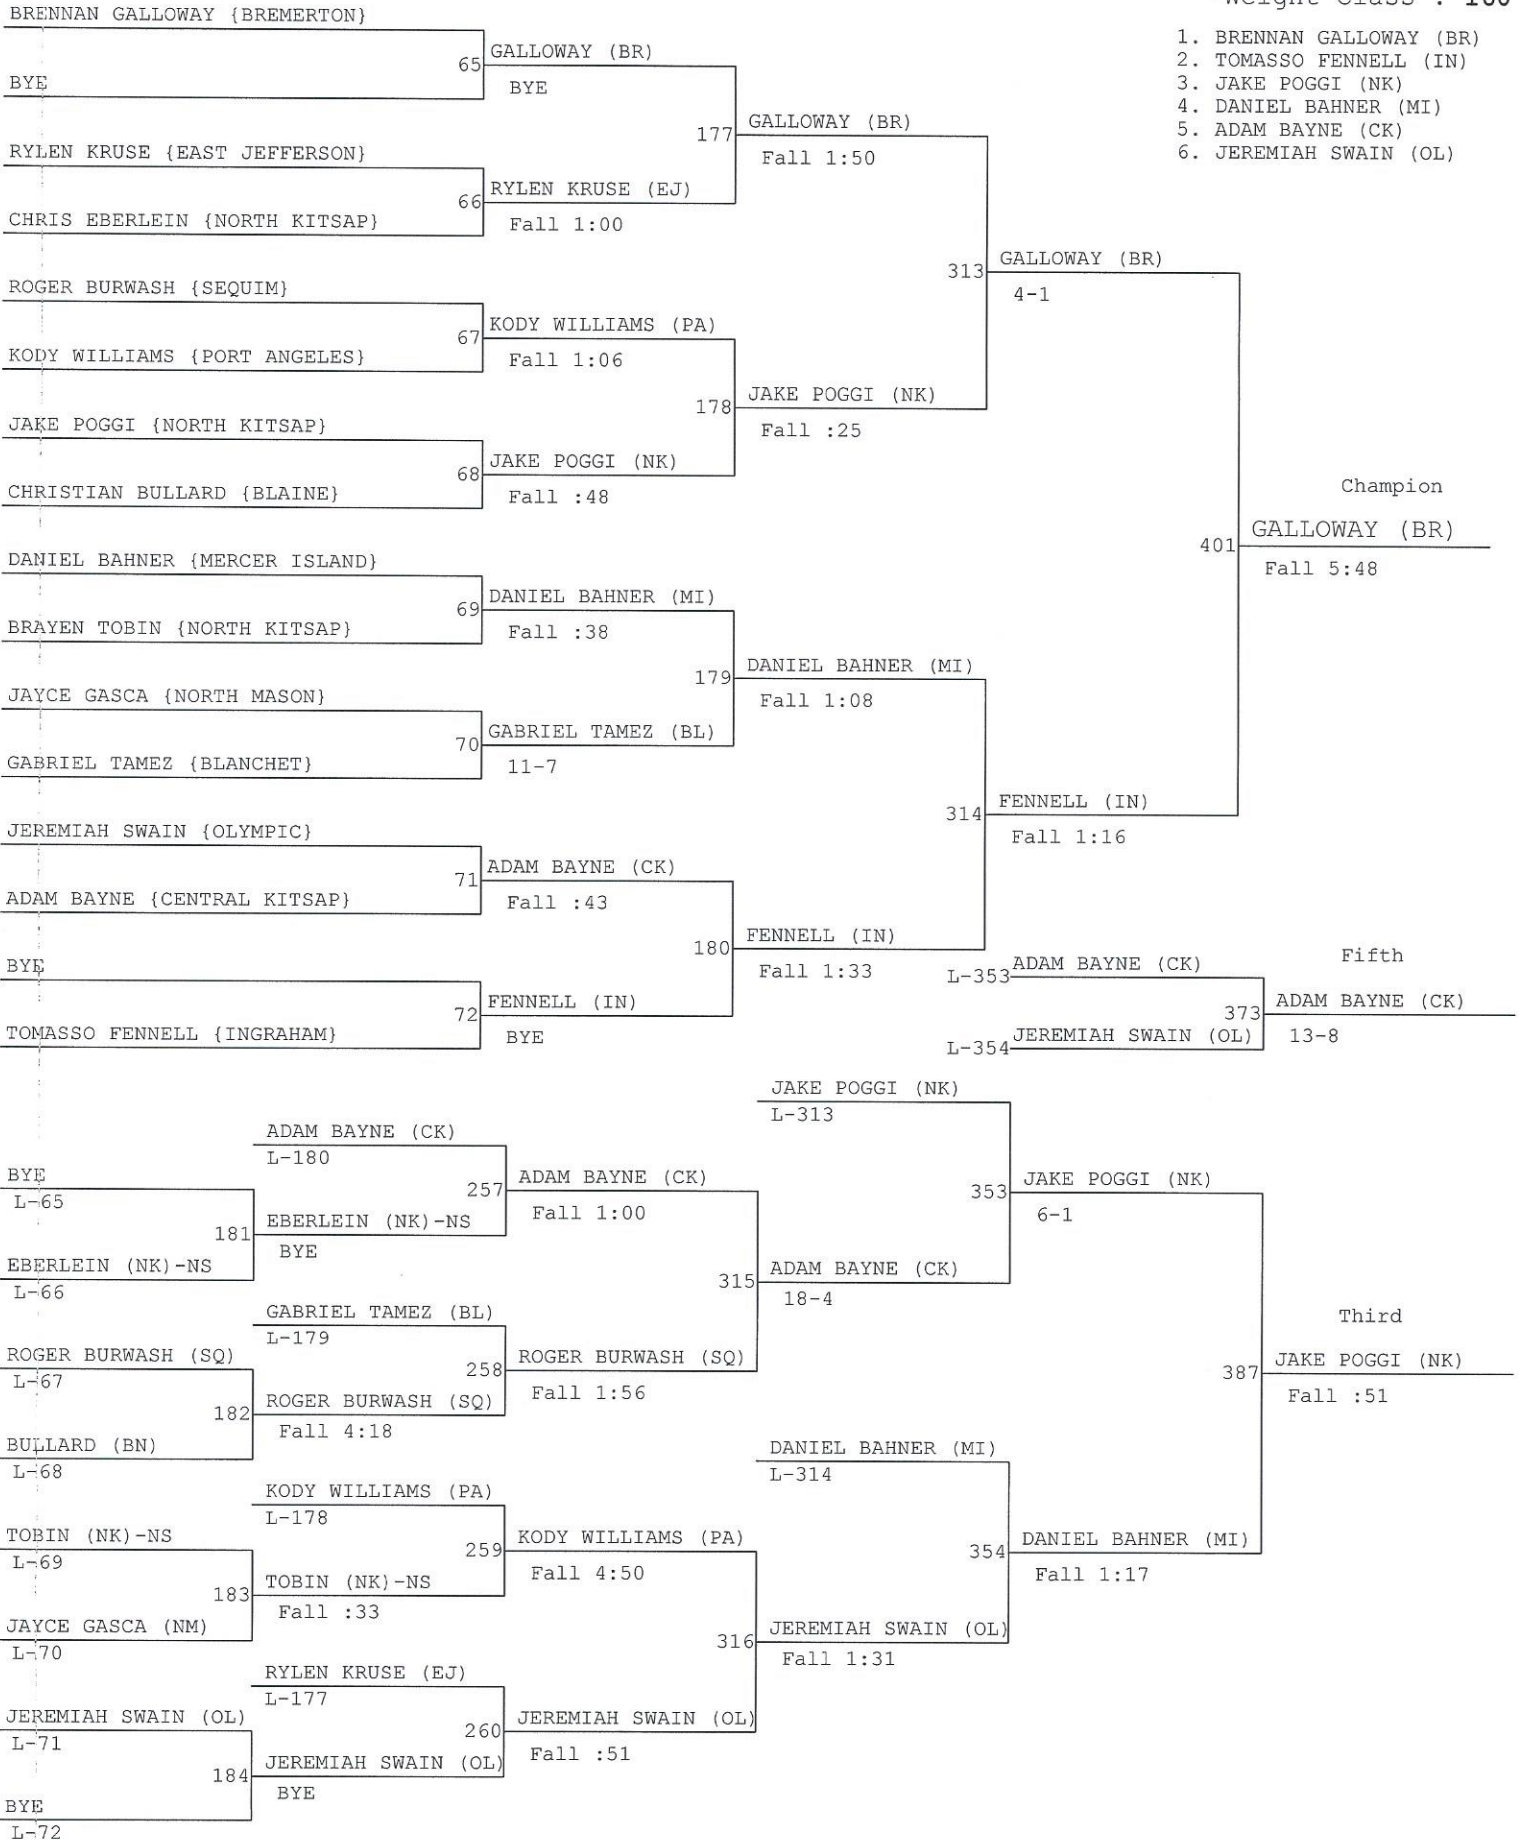

ISLAND INVITATIONAL

Weight Class : 195

ZAKARIAH HAMMOU {NORTH KITSAP}

1. ZAKARIAH HAMMOU (NK)
2. TOM ARAND (PA)
3. LINCOLN GOULD (NK)-NS
4. ELIJAH LAMPANO (OL)
5. JOSHUA ARNIM (KI)
6. COLE SANFORD (BR)

ISLAND INVITATIONAL