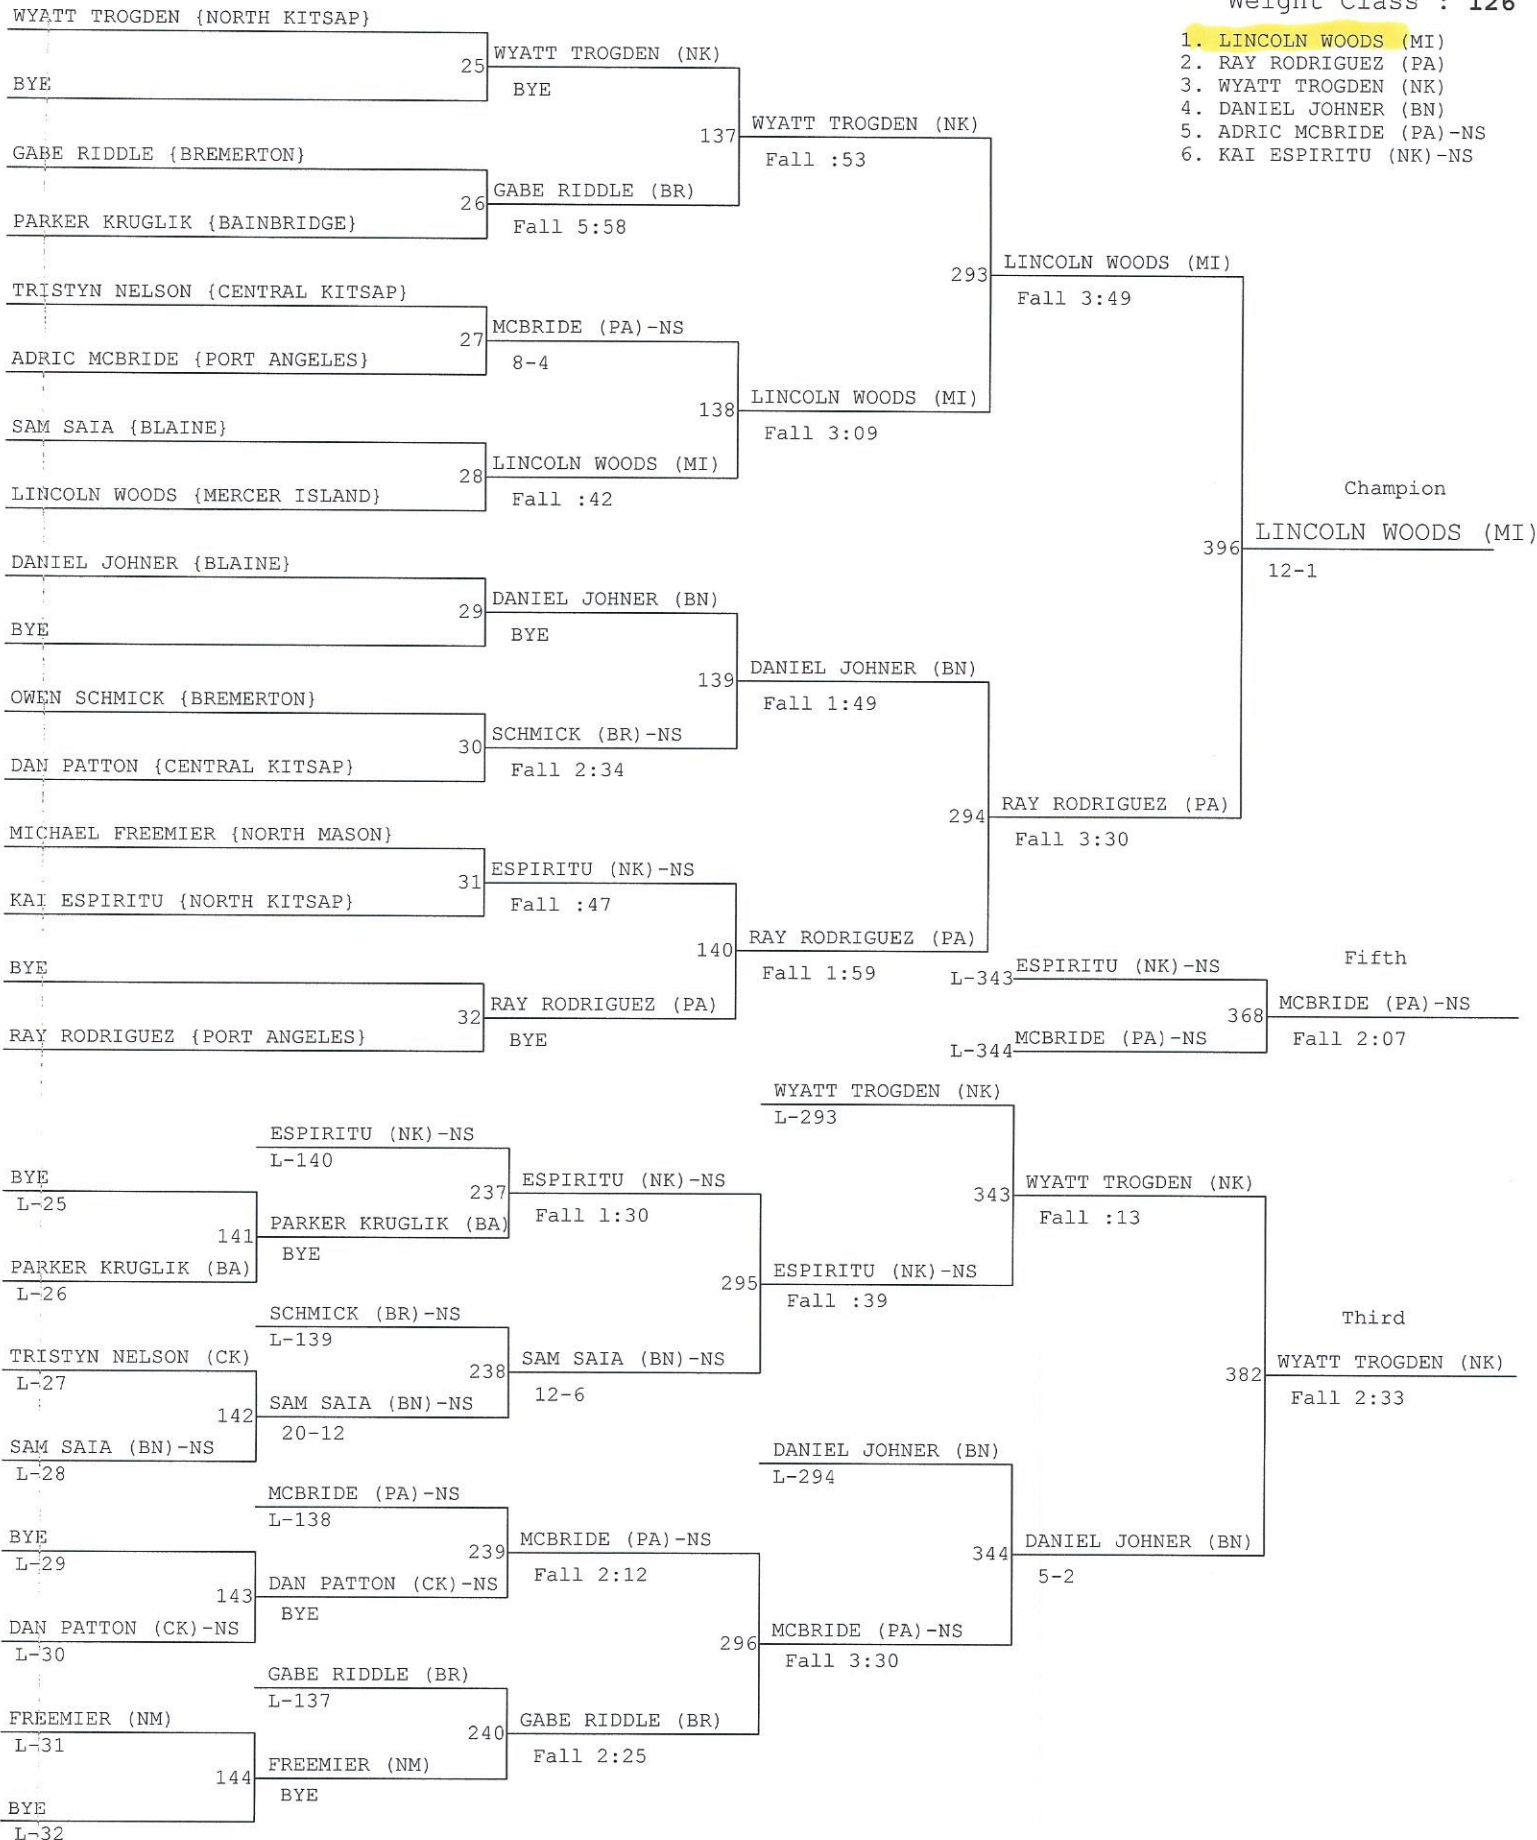

ISLAND INVITATIONAL

Weight Class : 126

1. LINCOLN WOODS (MI)
2. RAY RODRIGUEZ (PA)
3. WYATT TROGDEN (NK)
4. DANIEL JOHNER (BN)
5. ADRIC MCBRIDE (PA)-NS
6. KAI ESPIRITU (NK)-NS