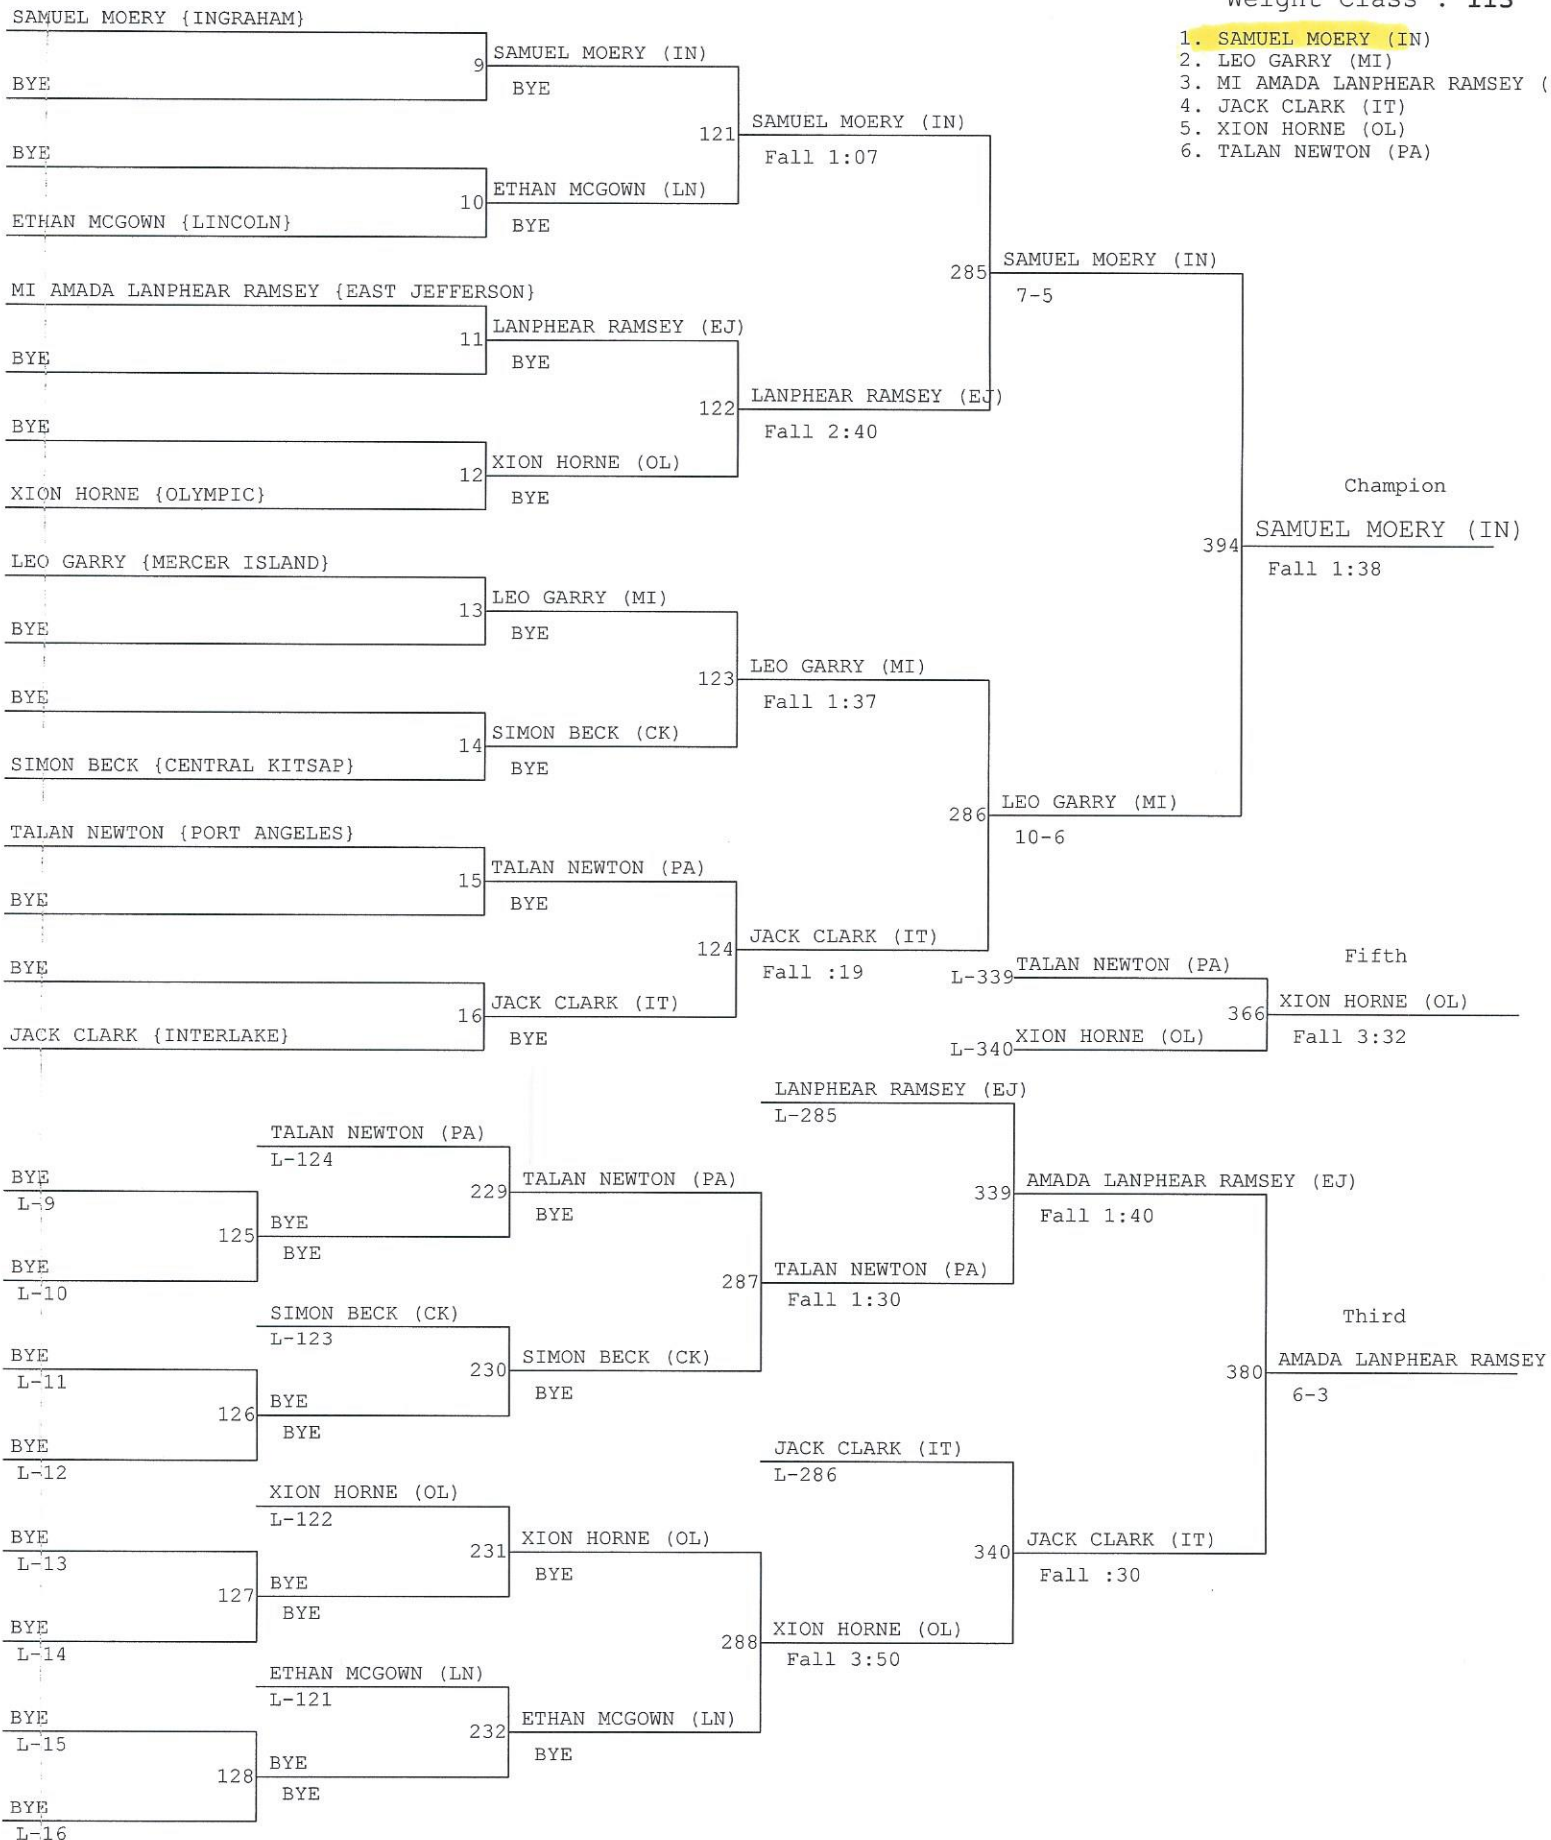

ISLAND INVITATIONAL

Weight Class : 113

1. SAMUEL MOERY (IN)
2. LEO GARRY (MI)
3. MI AMADA LANPHEAR RAMSEY (
4. JACK CLARK (IT)
5. XION HORNE (OL)
6. TALAN NEWTON (PA)

ISLAND INVITATIONAL

Weight Class : 126

- 1. LINCOLN WOODS (MI)
- 2. RAY RODRIGUEZ (PA)
- 3. WYATT TROGDEN (NK)
- 4. DANIEL JOHNER (BN)
- 5. ADRIC MCBRIDE (PA)-NS
- 6. KAI ESPIRITU (NK)-NS

ISLAND INVITATIONAL

Weight Class : 132

1. QUINN LAWRENCE (CK)
2. GORDON GIBSON (MI)
3. CARTER CHADWICK (CK)-NS
4. SANTI GONZALES (IN)
5. ANDERS AIKEN (NK)-NS
6. RETTO PEATO (BA)