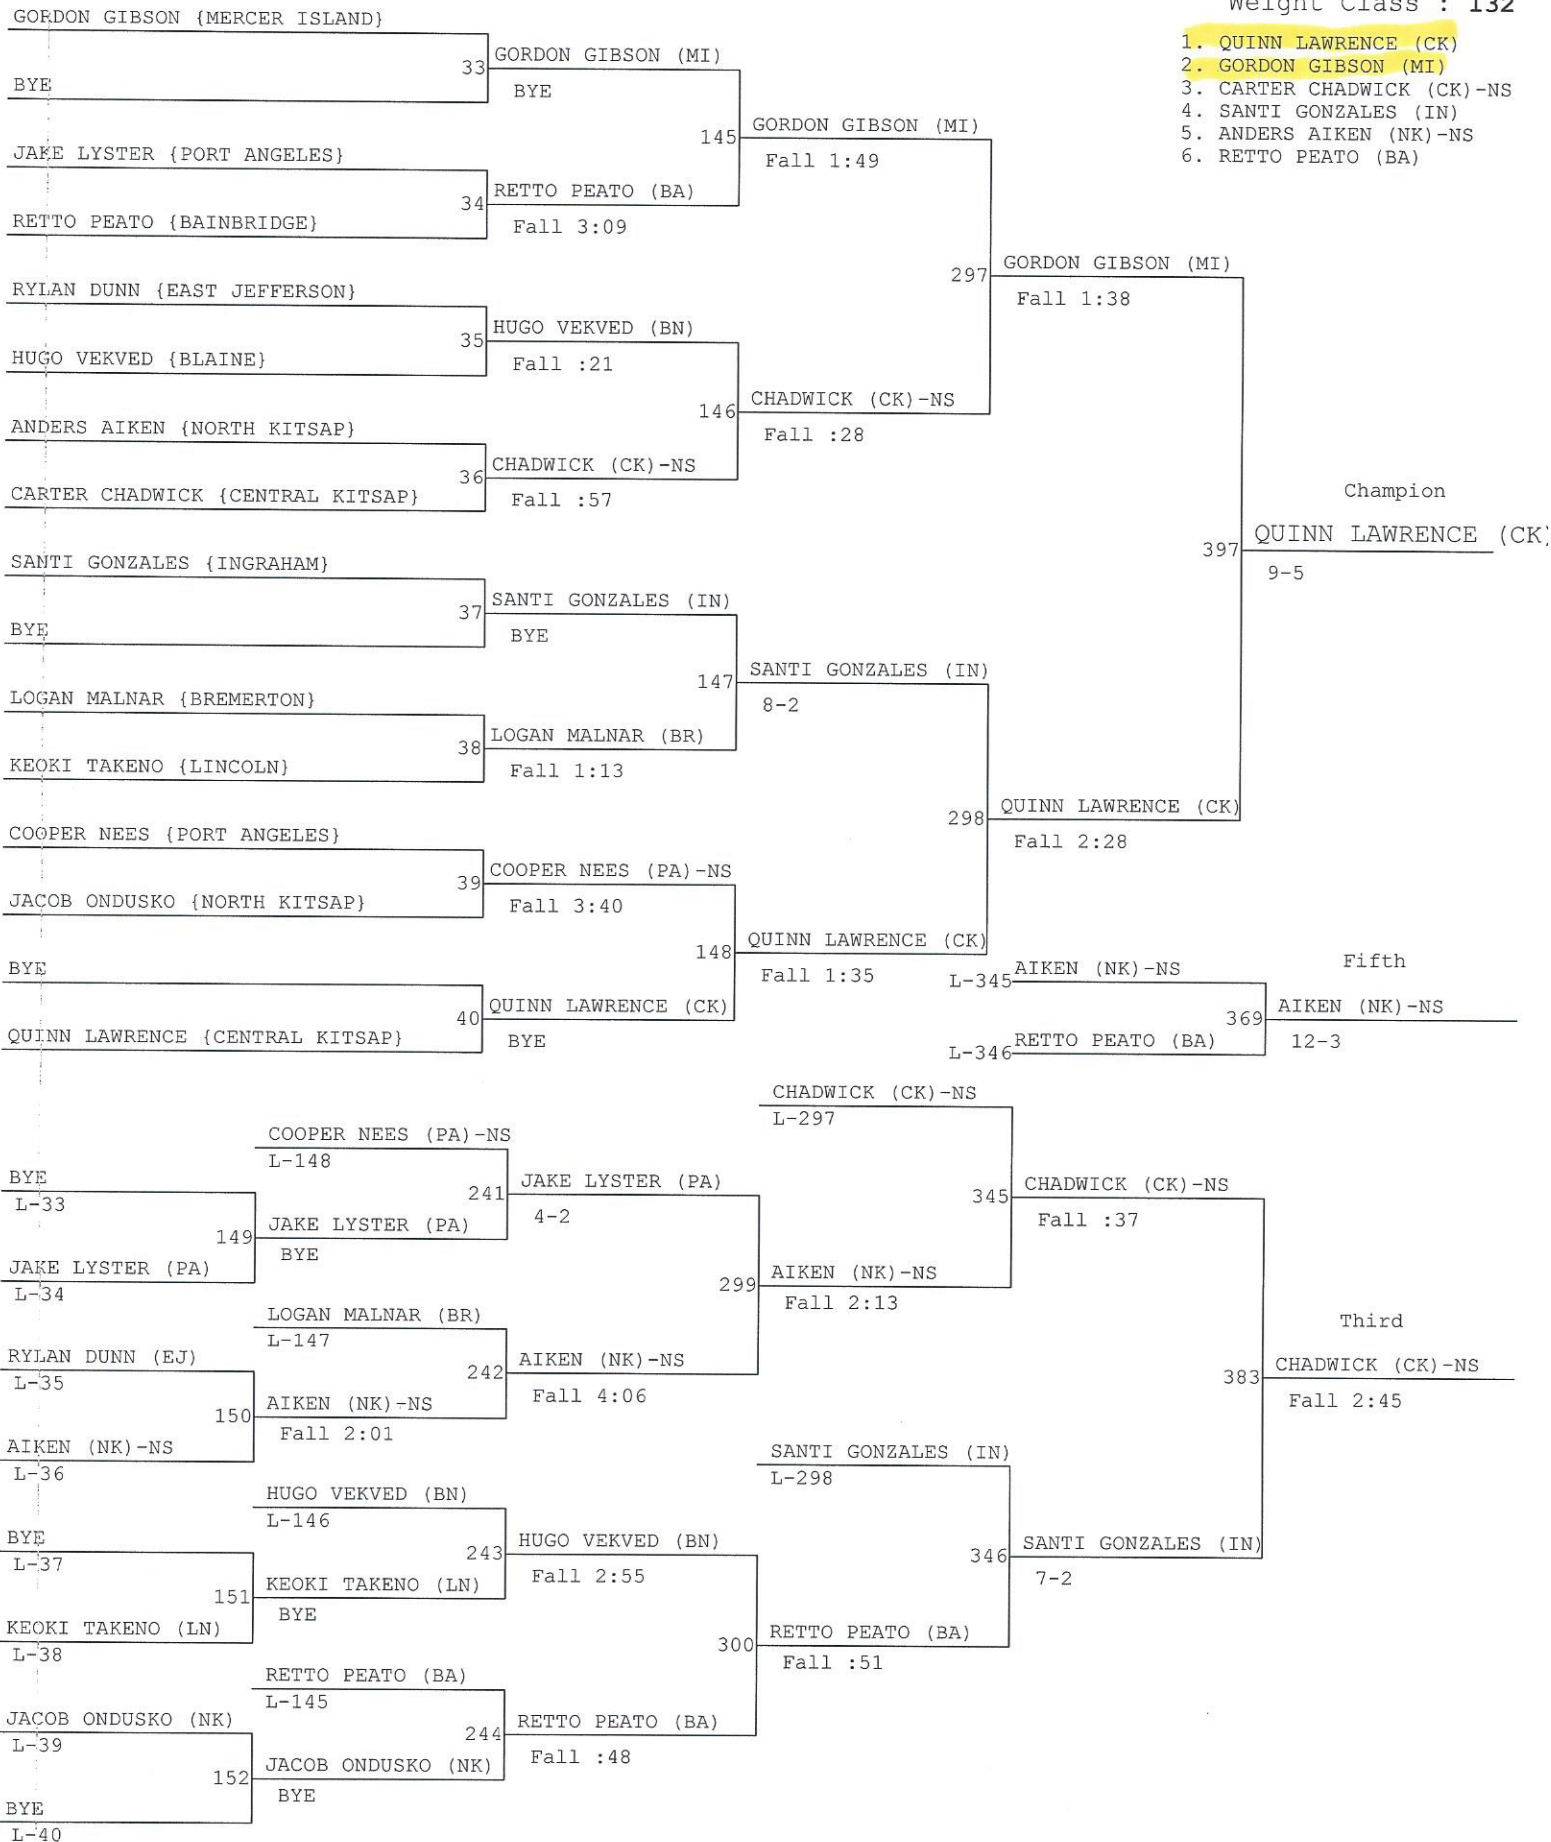

ISLAND INVITATIONAL

Weight Class : 113

1. SAMUEL MOERY (IN)
2. LEO GARRY (MI)
3. MI AMADA LANPHEAR RAMSEY (
4. JACK CLARK (IT)
5. XION HORNE (OL)
6. TALAN NEWTON (PA)

ISLAND INVITATIONAL

Weight Class : 126

- 1. LINCOLN WOODS (MI)
- 2. RAY RODRIGUEZ (PA)
- 3. WYATT TROGDEN (NK)
- 4. DANIEL JOHNER (BN)
- 5. ADRIC MCBRIDE (PA)-NS
- 6. KAI ESPIRITU (NK)-NS

ISLAND INVITATIONAL

Weight Class : 132

1. QUINN LAWRENCE (CK)
2. GORDON GIBSON (MI)
3. CARTER CHADWICK (CK)-NS
4. SANTI GONZALES (IN)
5. ANDERS AIKEN (NK)-NS
6. RETTO PEATO (BA)