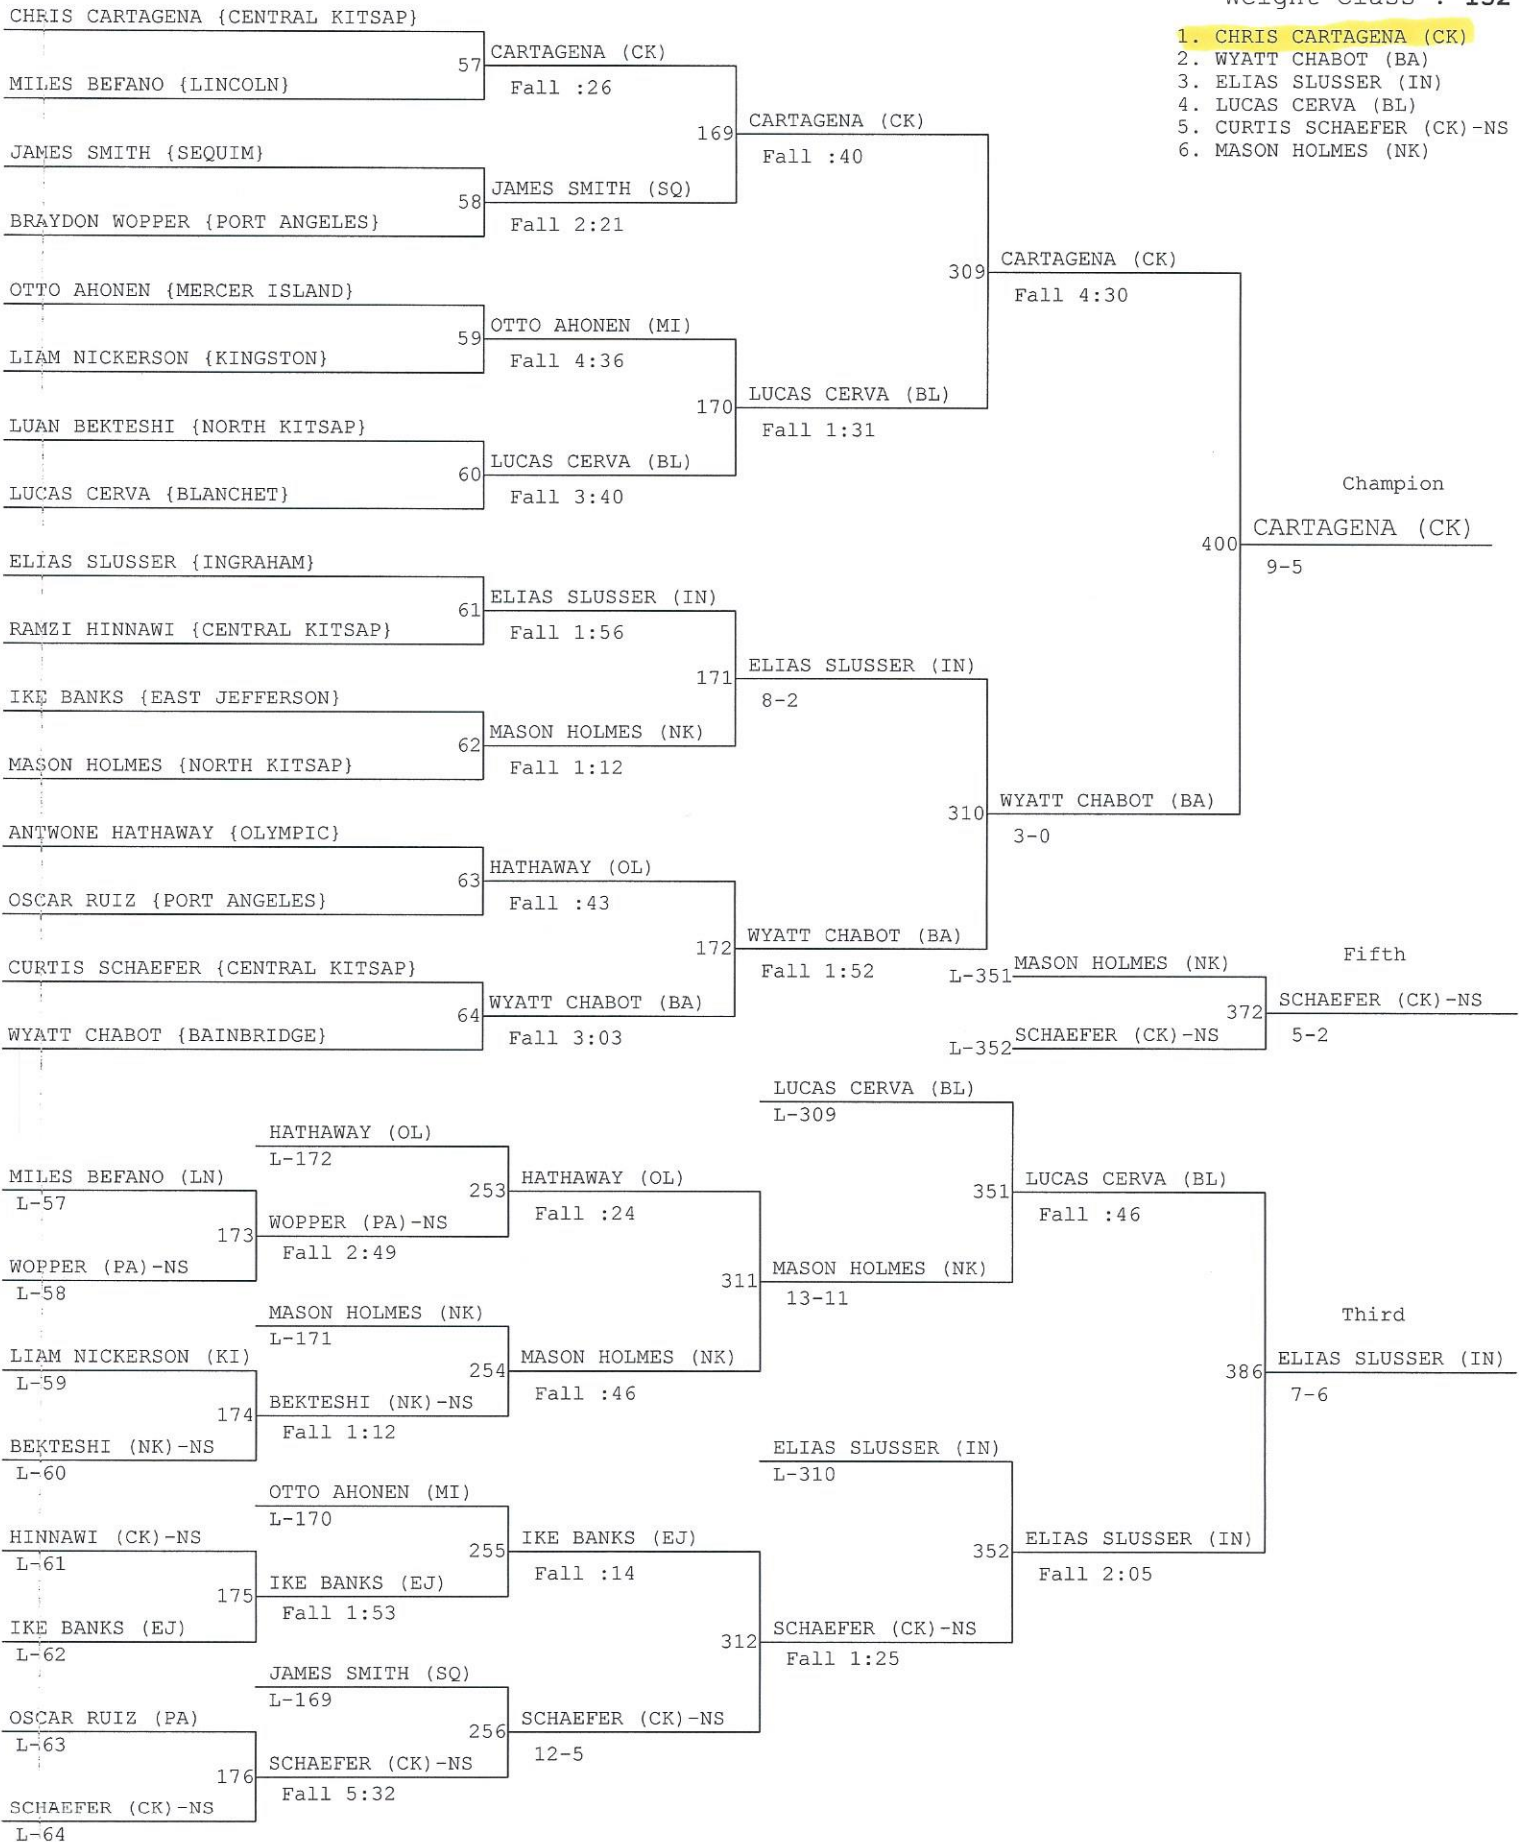

ISLAND INVITATIONAL

Weight Class : 152

1. CHRIS CARTAGENA (CK)
2. WYATT CHABOT (BA)
3. ELIAS SLUSSER (IN)
4. LUCAS CERVA (BL)
5. CURTIS SCHAEFER (CK)-NS
6. MASON HOLMES (NK)