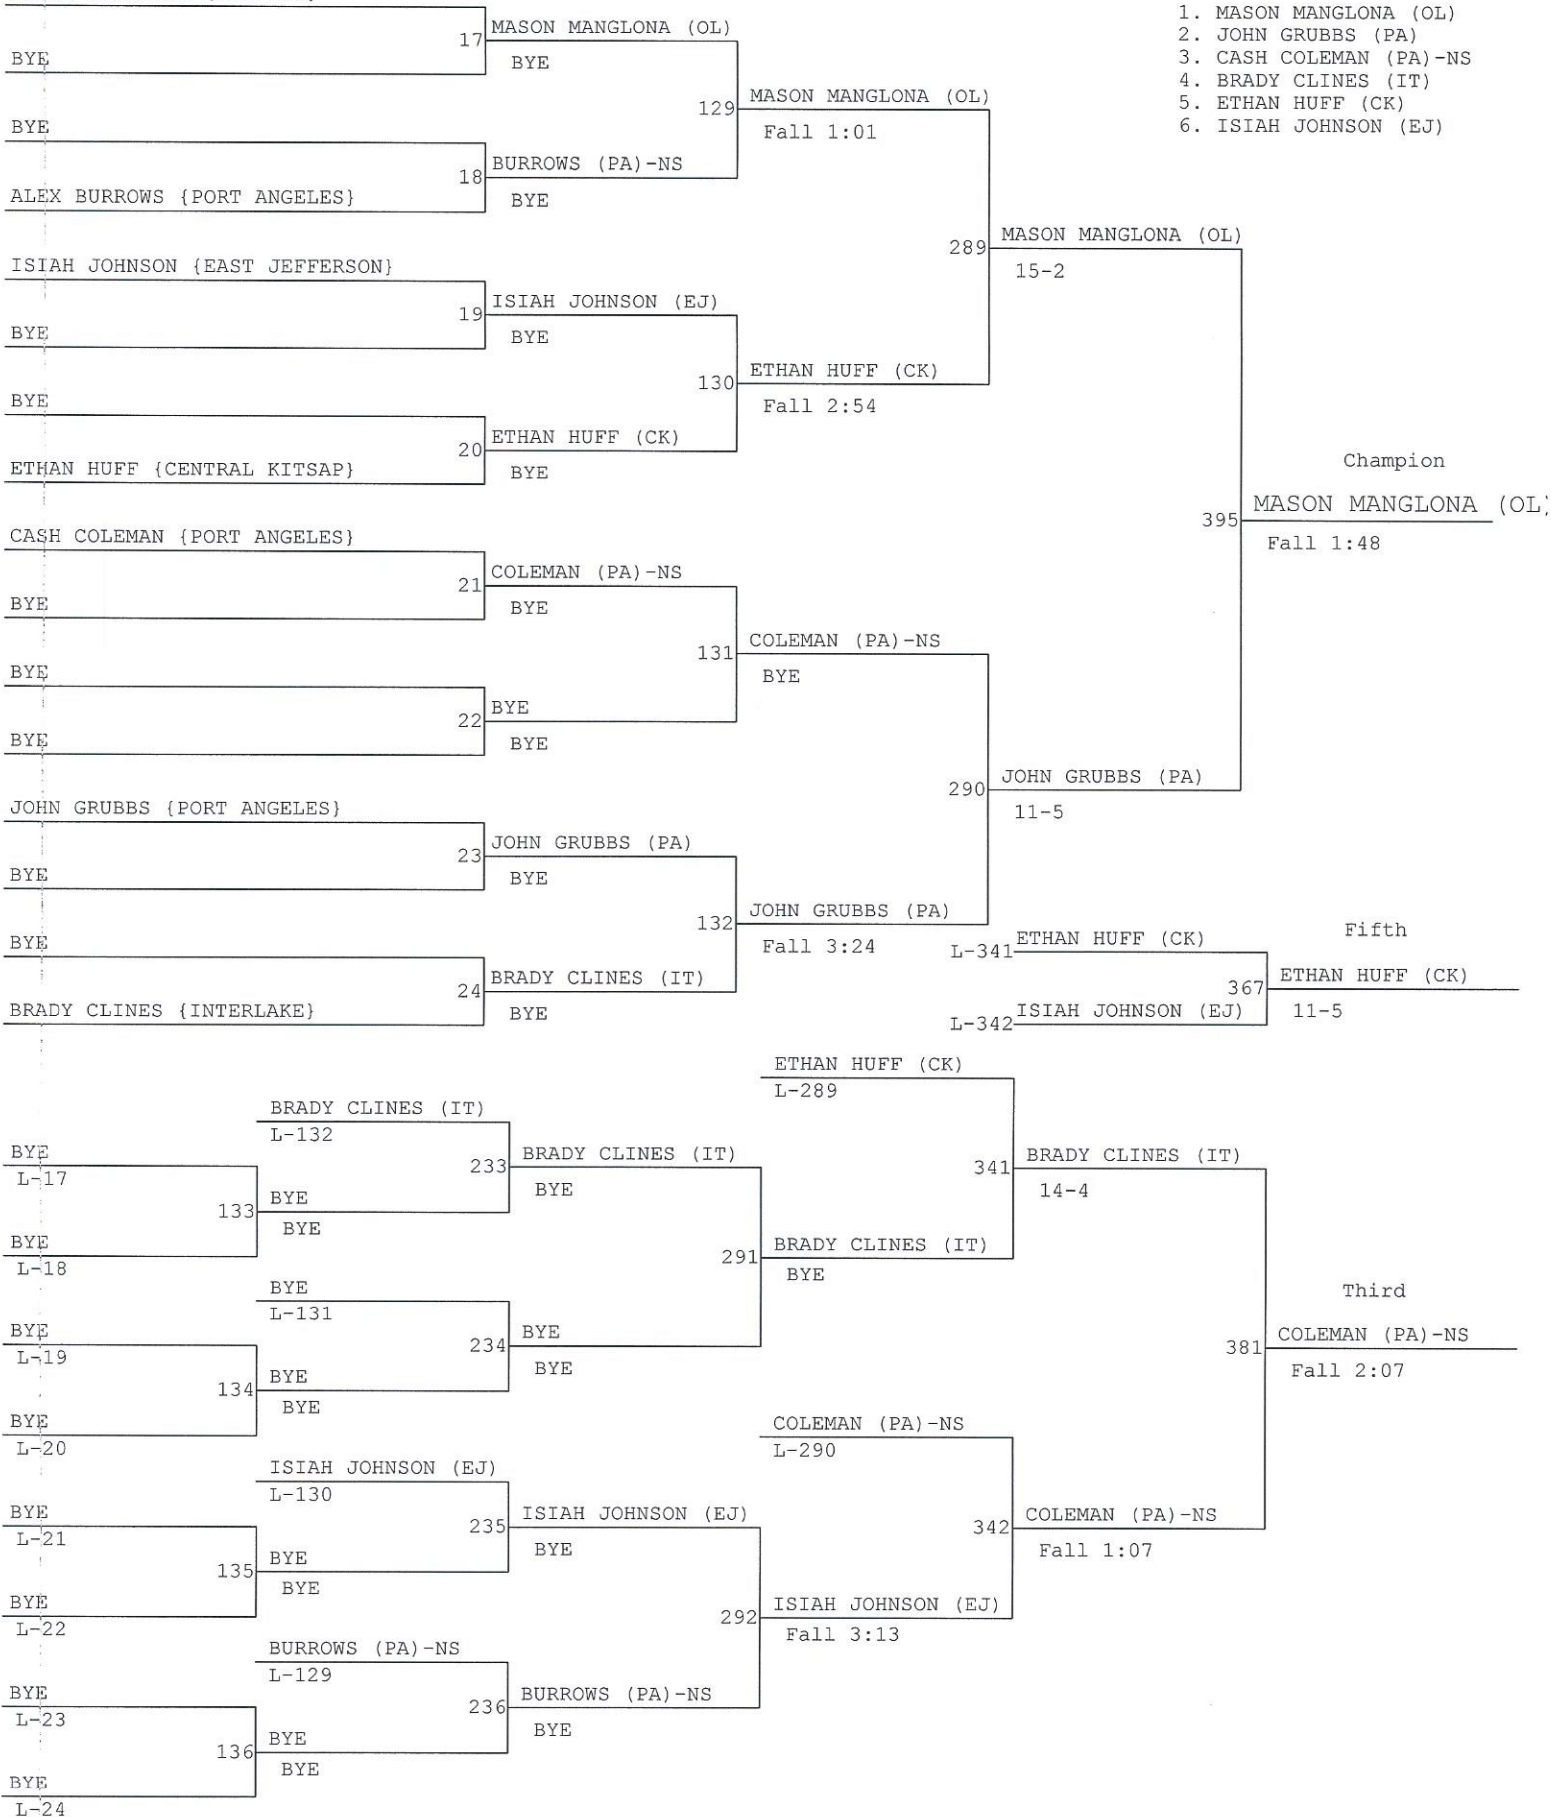

1. THOR MICHAELSON (BR)
2. COLE ERICKSON (CK)
3. MORGAN SCOTT PAUL (NK)
4. GARRETT GOADE (BA)
5. JACK LEVITT (MI)
6. JACKSON VEALS (BN)

ISLAND INVITATIONAL

Weight Class : 120

MASON MANGLONA {OLYMPIC}

1. MASON MANGLONA (OL)
2. JOHN GRUBBS (PA)
3. CASH COLEMAN (PA)-NS
4. BRADY CLINES (IT)
5. ETHAN HUFF (CK)
6. ISIAH JOHNSON (EJ)