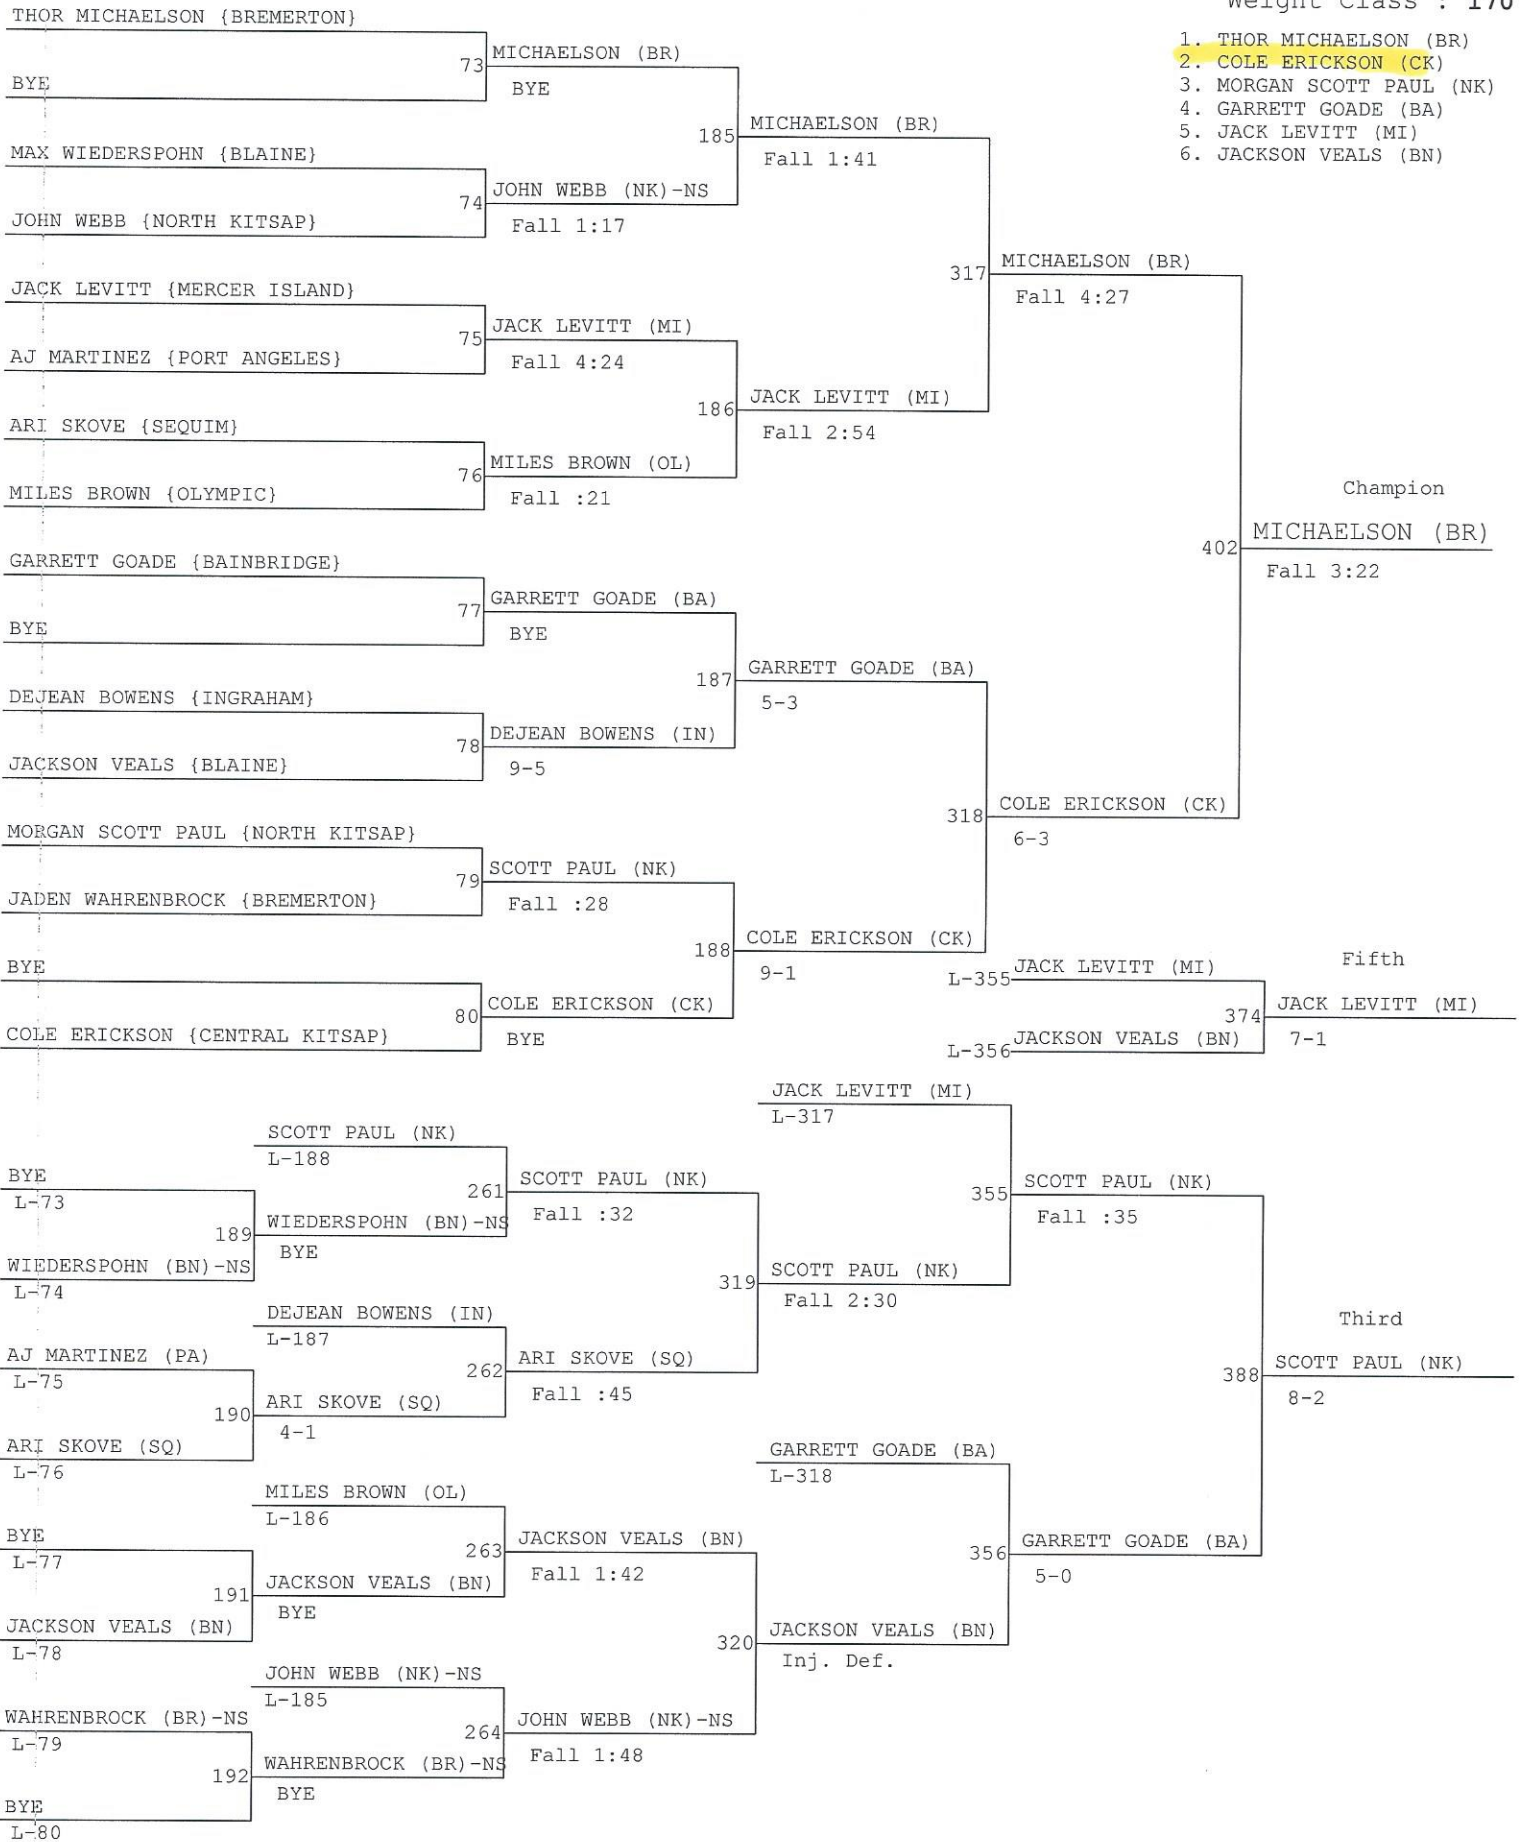

ISLAND INVITATIONAL

Weight Class : 170

1. THOR MICHAELSON (BR)
2. COLE ERICKSON (CK)
3. MORGAN SCOTT PAUL (NK)
4. GARRETT GOADE (BA)
5. JACK LEVITT (MI)
6. JACKSON VEALS (BN)