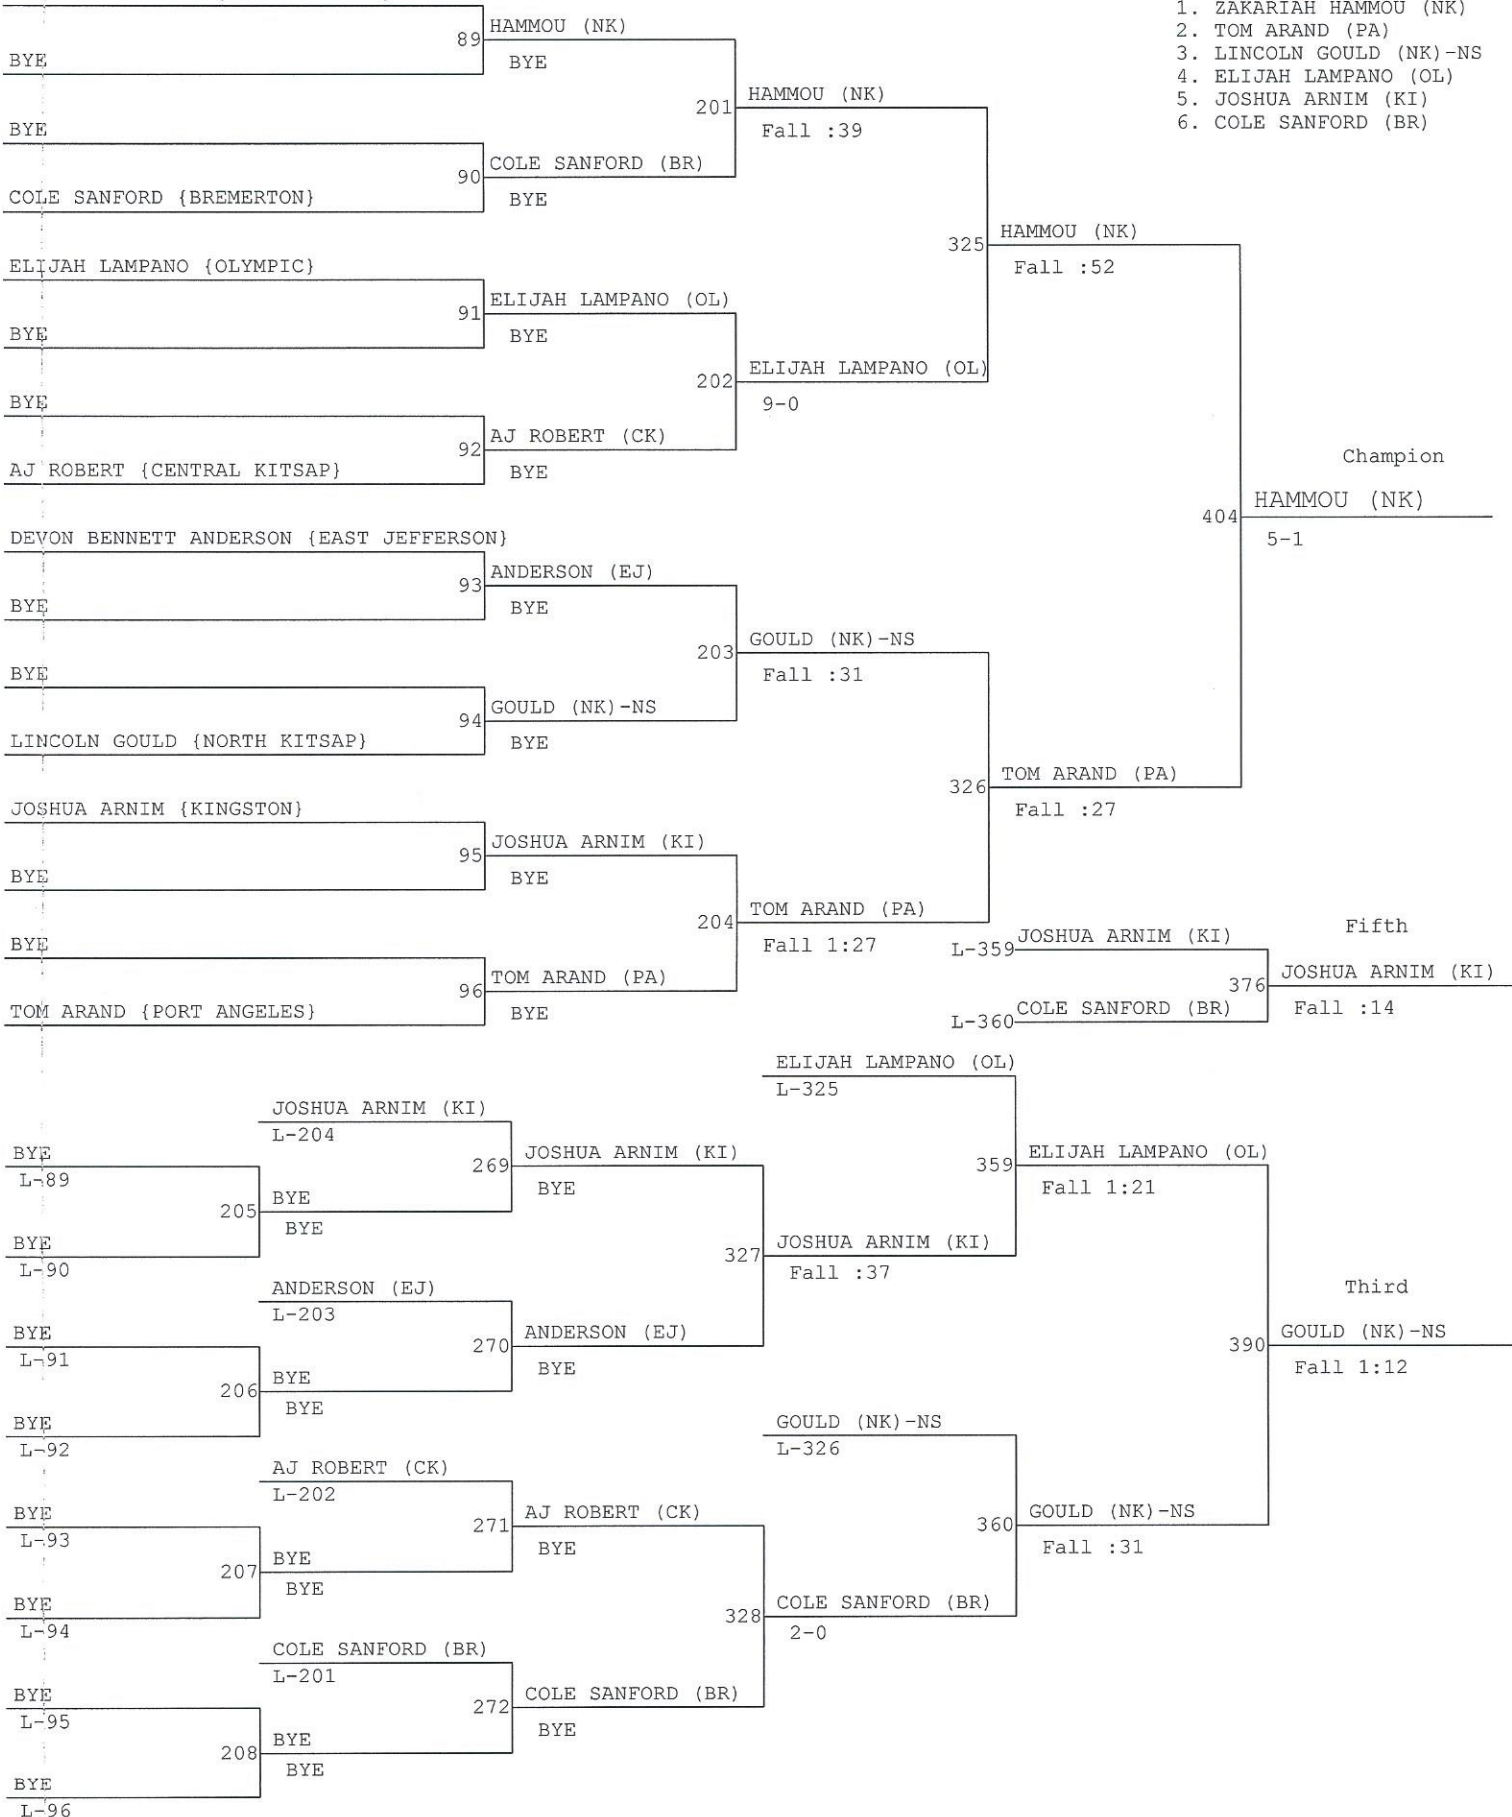

ISLAND INVITATIONAL

Weight Class : 195

ZAKARIAH HAMMOU {NORTH KITSAP}

1. ZAKARIAH HAMMOU (NK)
2. TOM ARAND (PA)
3. LINCOLN GOULD (NK)-NS
4. ELIJAH LAMPANO (OL)
5. JOSHUA ARNIM (KI)
6. COLE SANFORD (BR)

ISLAND INVITATIONAL